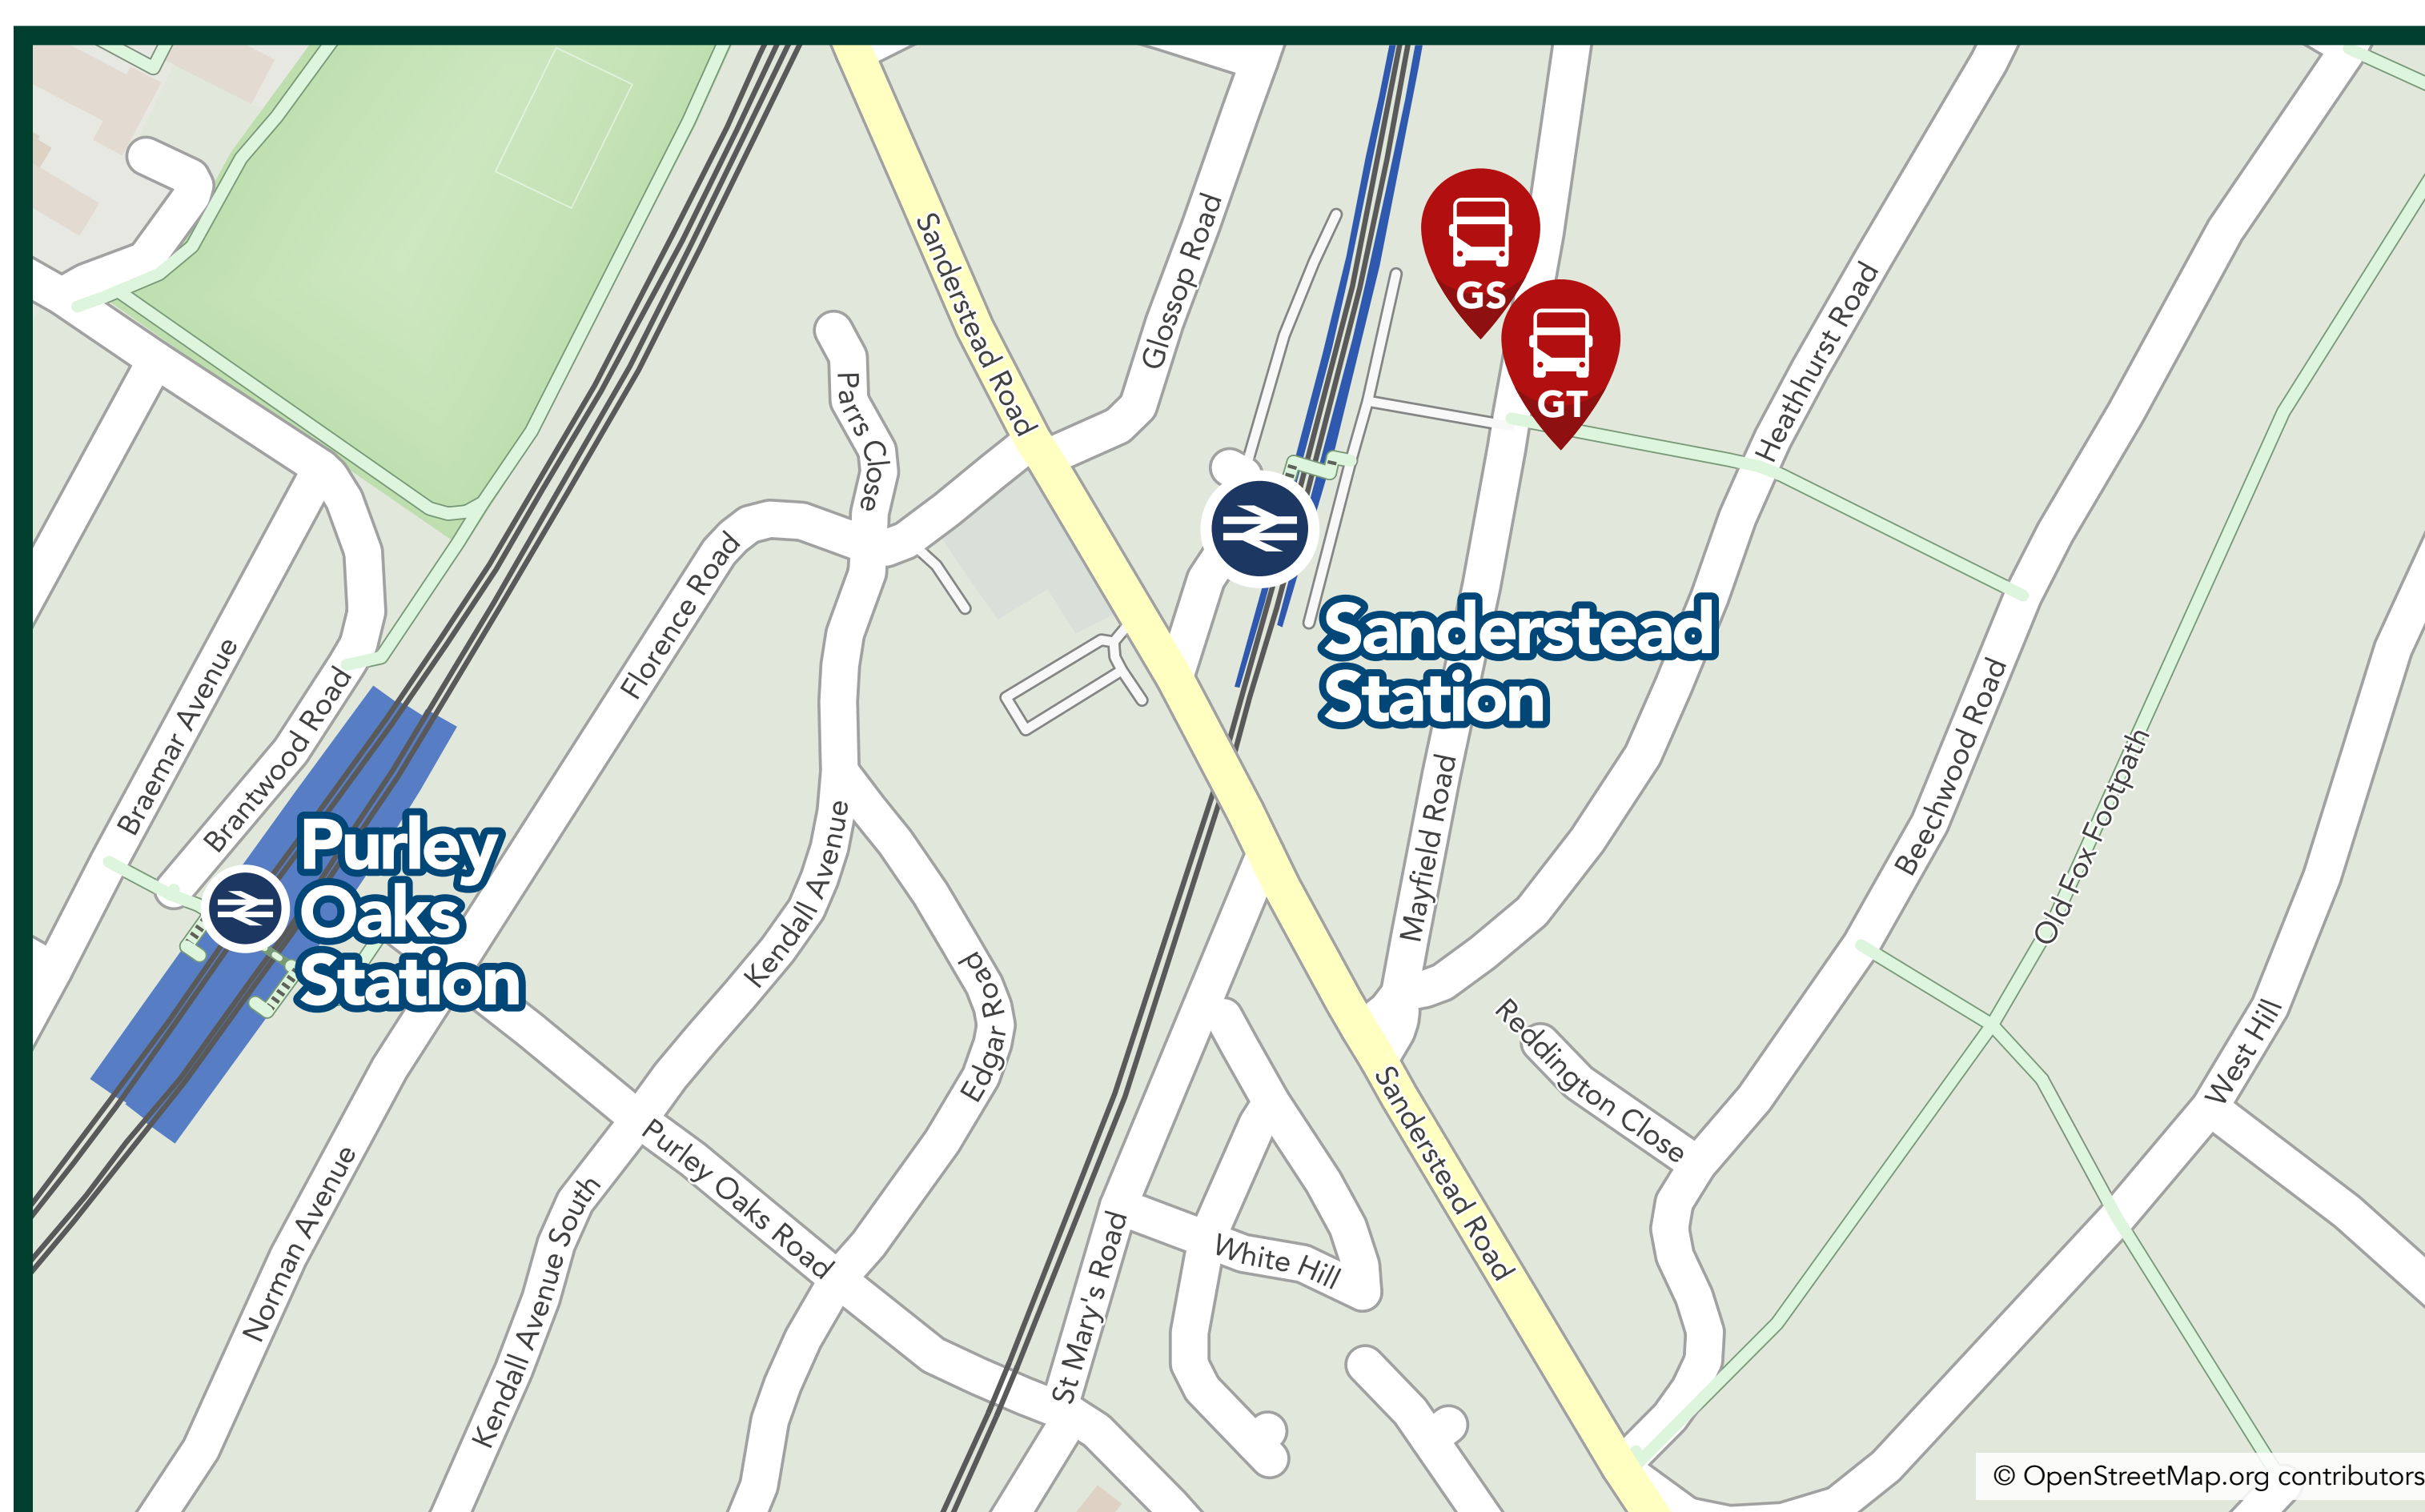

Where do I catch my replacement bus?

Sanderstead

When trains are unable to run due to improvement works or disruption, dedicated replacement buses will stop at the locations shown below.

Rail replacement buses will display a prominent sign in the front window.

For journeys on regular scheduled buses, information on bus stops can be found on the separate "Onward Travel" poster or by scanning the QR code below to access the information page for this station.

Towards Central Croydon:

Mayfield Road (Stop GS)

↑ 2 mins walk from the station

what3words

///alone.placed.harp

Towards Warlingham and Oxted:

Mayfield Road (Stop GT)

↑ 2 mins walk from the station

what3words