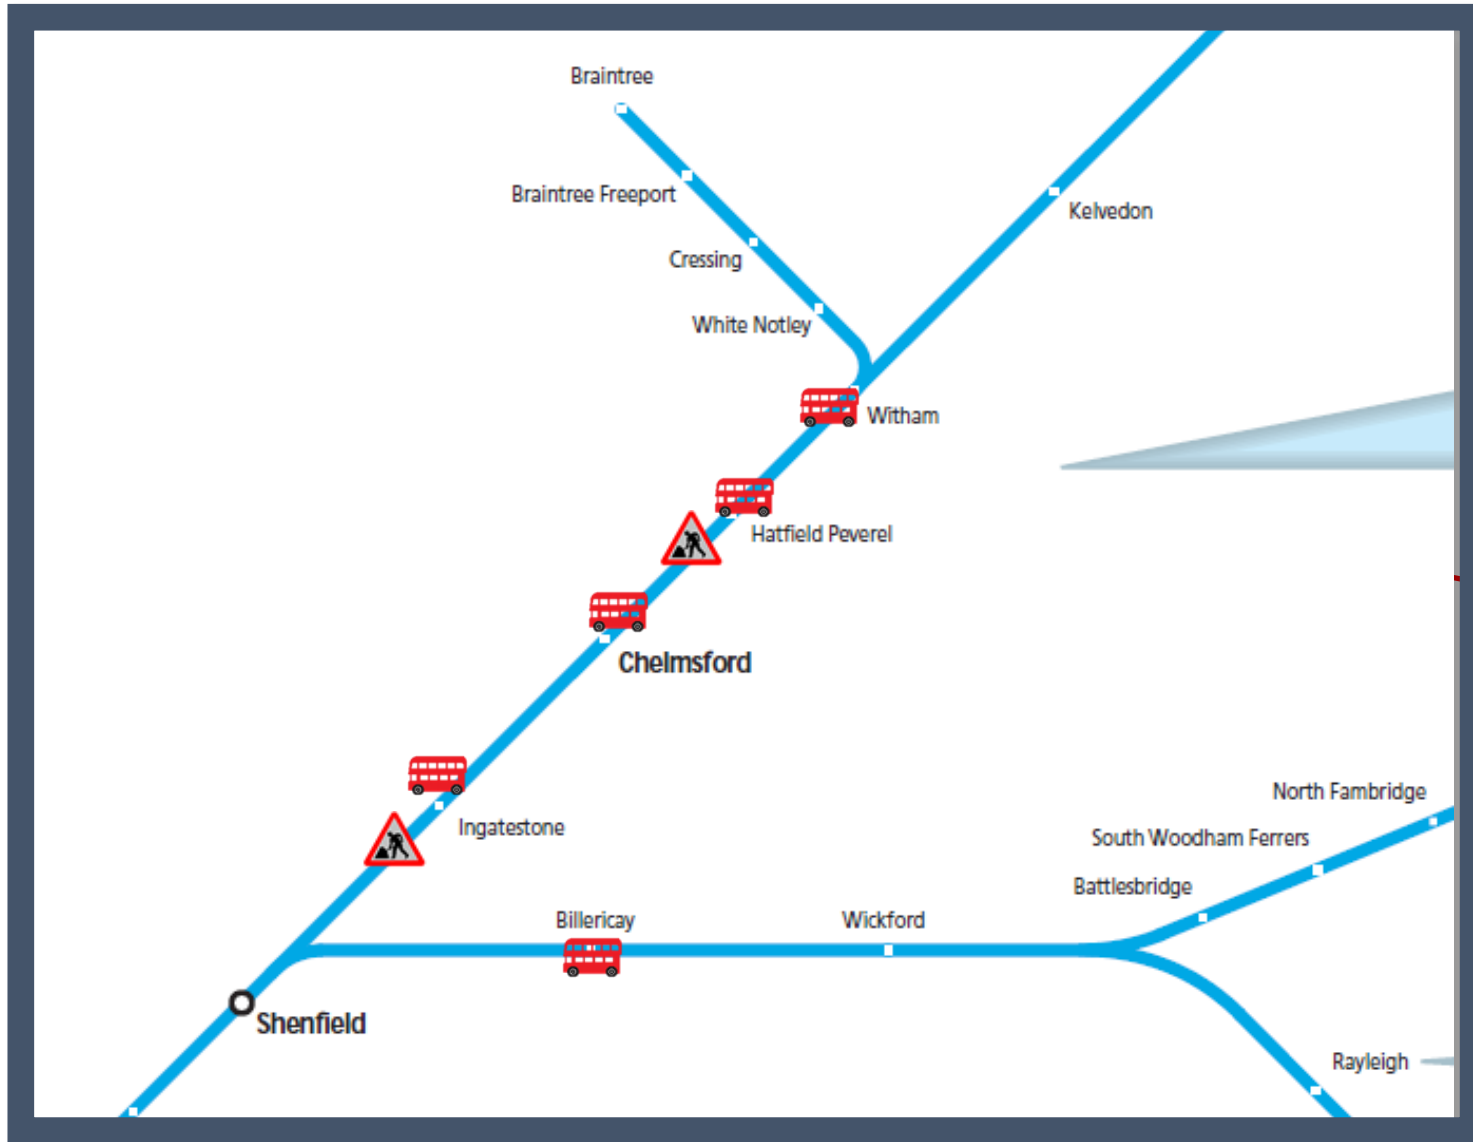

No trains between Shenfield and Witham

TOC affected: Greater Anglia

Key:

Engineering Works

Bus Replacement Services