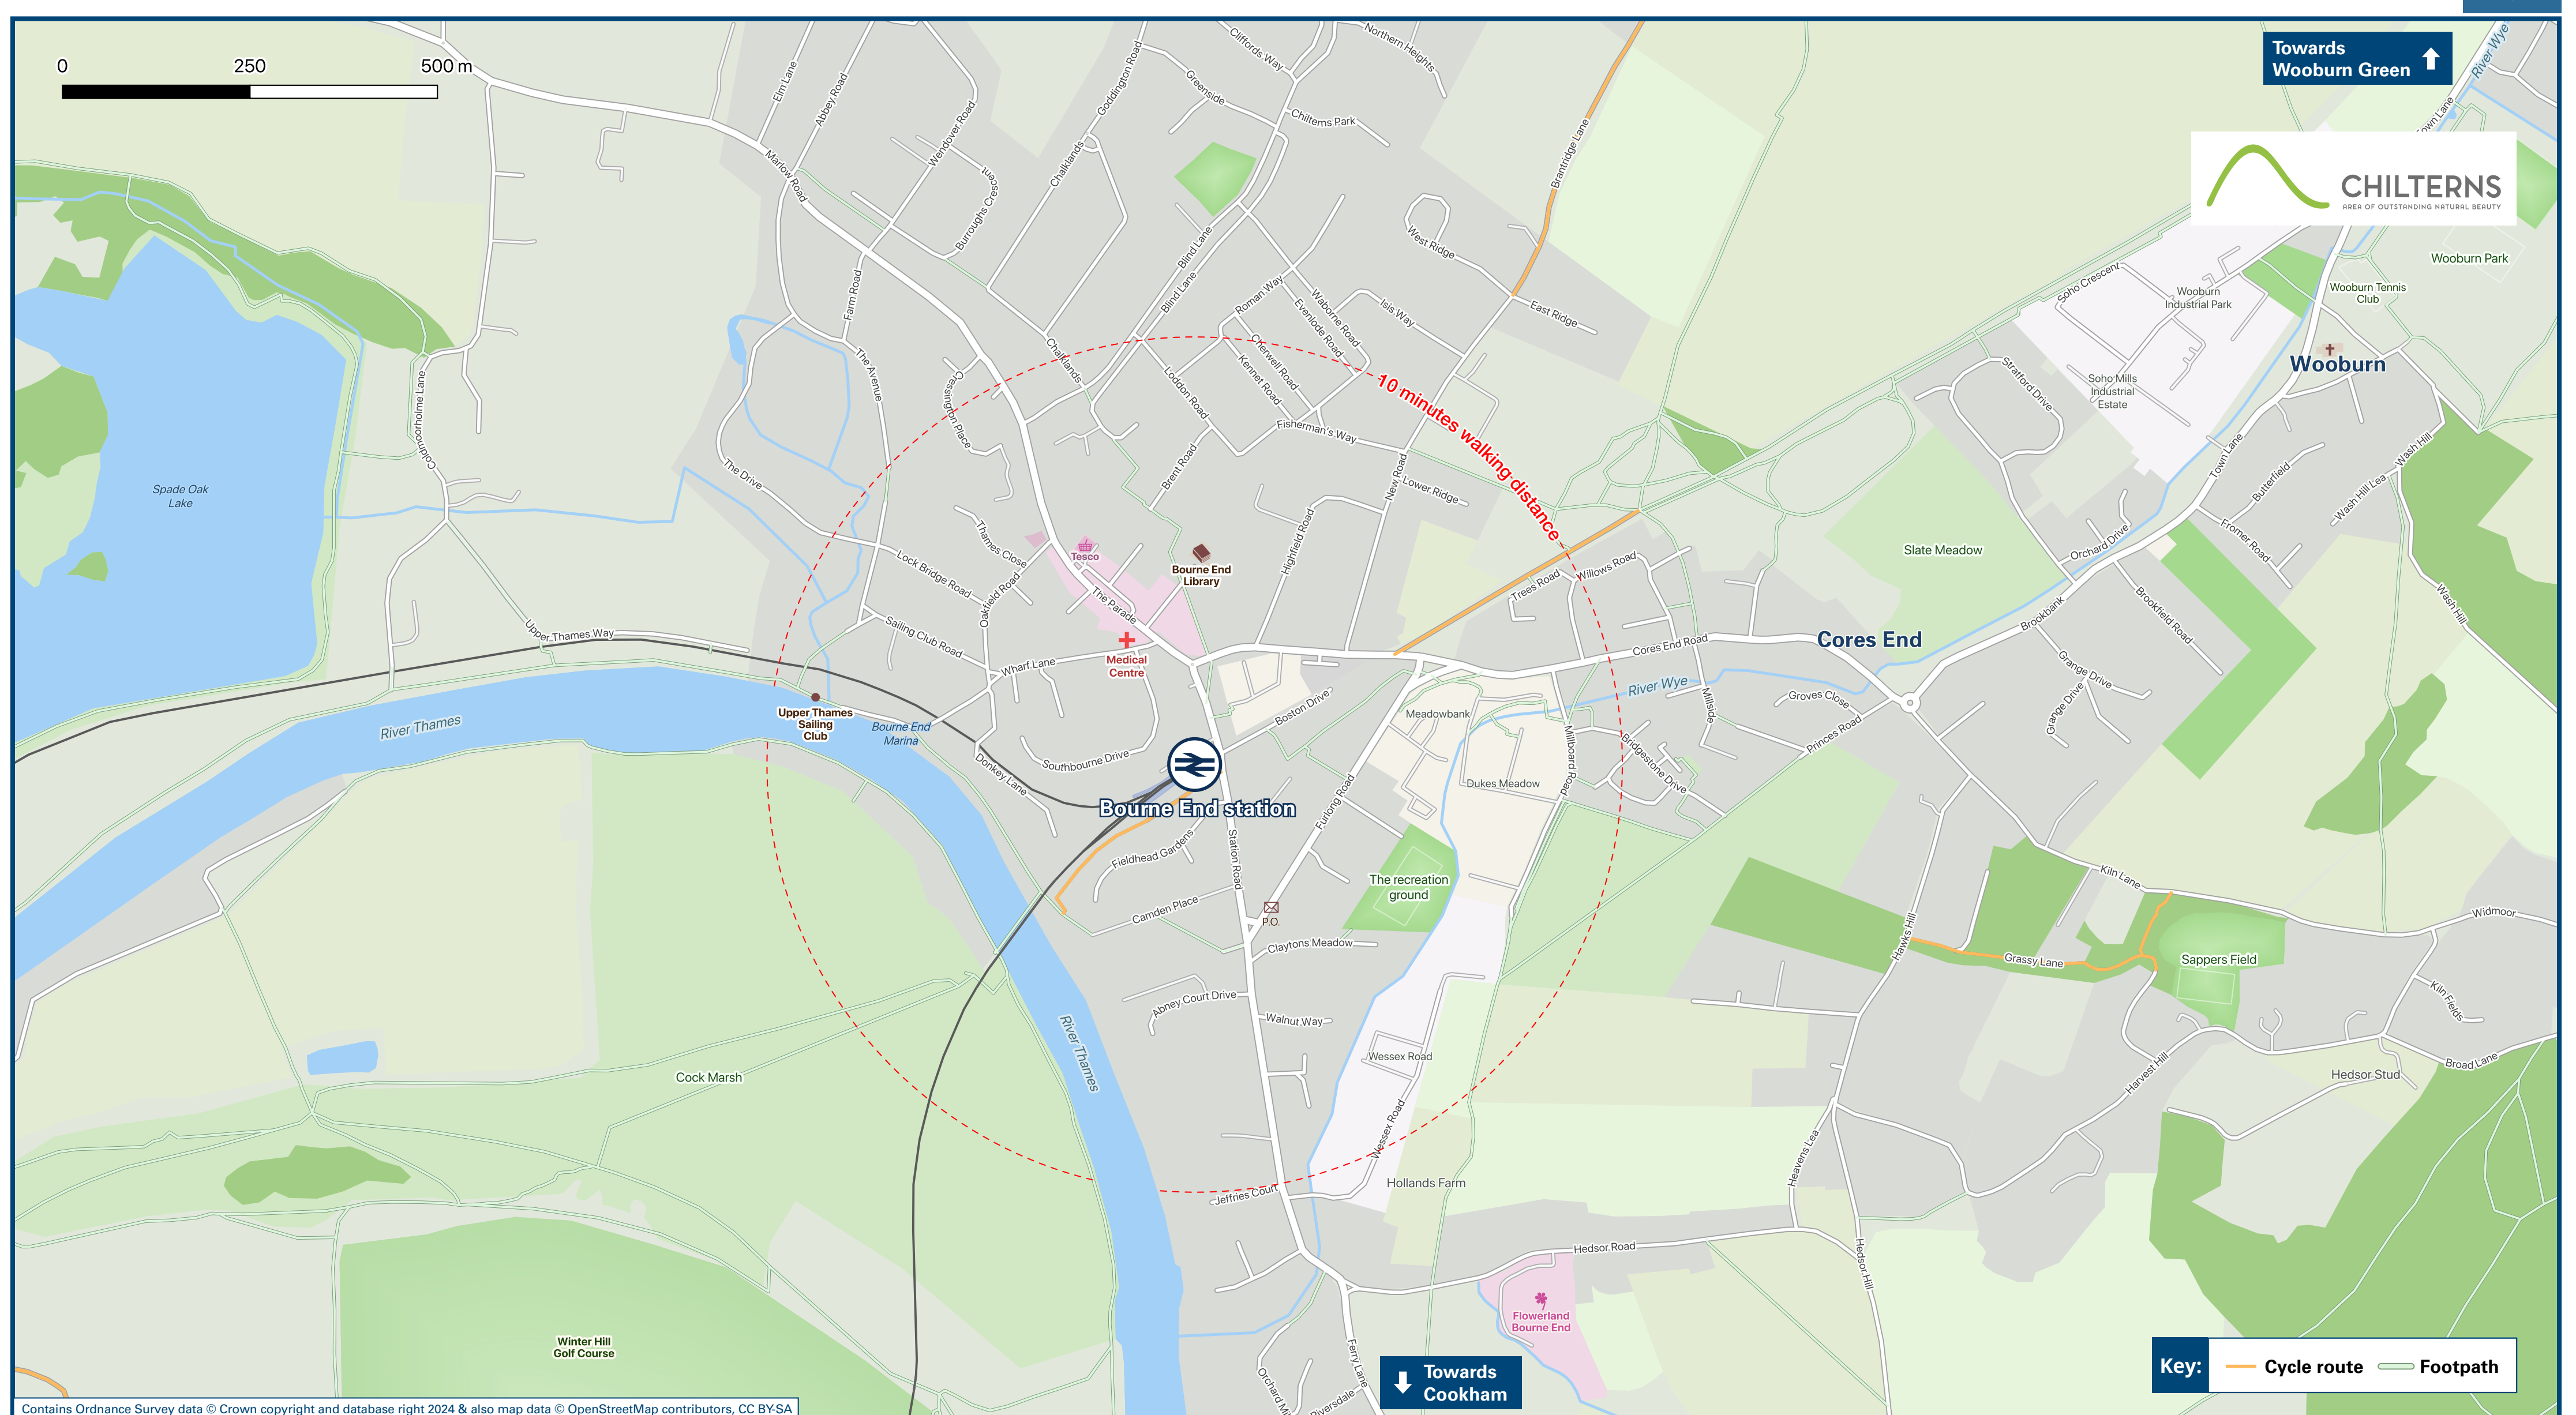

Bourne End Station

Onward Travel Information

Local area map