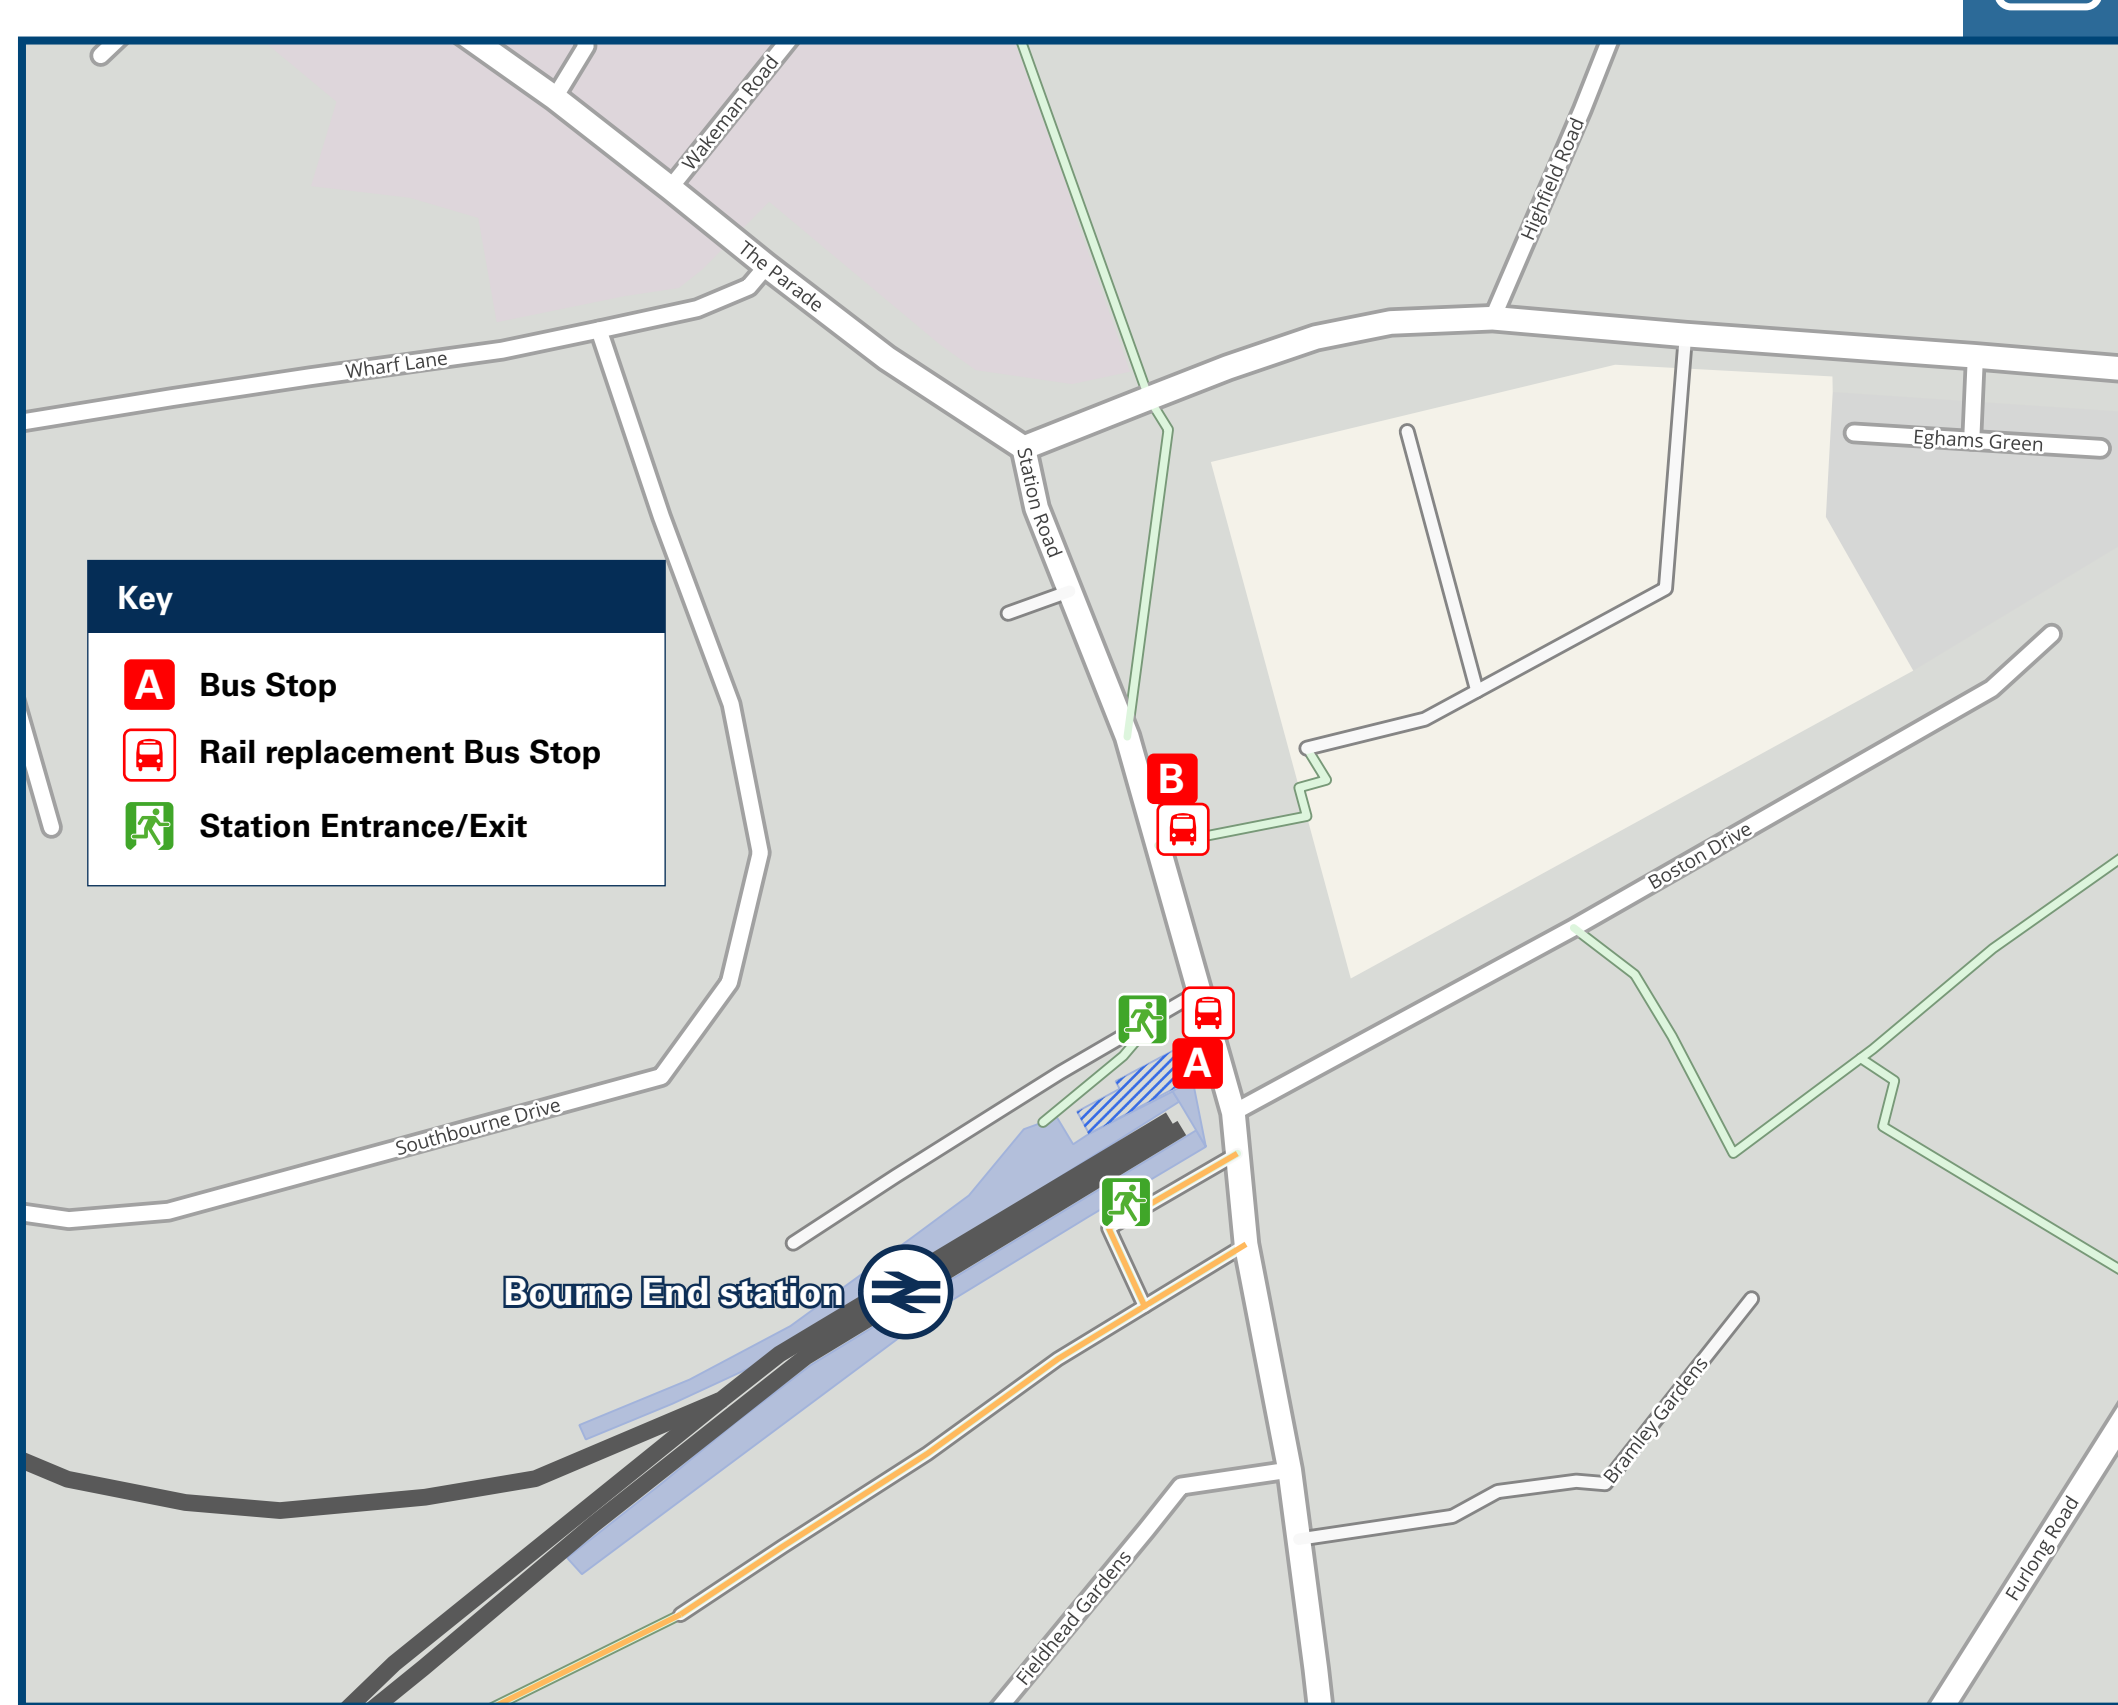

Buses

Rail replacement services from the bus stop outside the station to Marlow. Services from bus stop opposite the station to Maidenhead.

Main destinations by bus

(Data correct at July 2024)

DESTINATION	BUS ROUTES	BUS STOP
Bucks College Group (Flackwell Heath Campus)	36, 36S	A
Cookham	37	B
Cookham Rise	37	B
Cores End	36, 36S, 37, 37S	A
Flackwell Heath	36, 36S, 37, 37S	A
Furze Platt	37	B
High Wycombe (Marlow Hill Schools)	36, 36S	A
High Wycombe (Town Centre / Bus Station)	36, 36S, 37, 37S	A
Loudwater	37, 37S	A
Maidenhead	37	B
Wooburn	37, 37S	A
Wooburn Green	37, 37S	A
Wycombe Marsh	37, 37S	A

Notes

Bus routes 36 and 37 operate daily.
Bus routes 36S and 37S operate Monday to Friday Schooldays only.
For the latest bus timetables, please see www.buckinghamshire.gov.uk/public-transport or contact Traveline.
Direct trains operate from this station to this destination.
AONB Chiltern Hills AONB; www.chilternaonb.org

Taxis

Bourne End Station has no taxi rank or cab office. Advance booking is essential, please consider using the following local operators: (Inclusion of this number doesn't represent any endorsement of the taxi firm)

ABI
01628 520 420

High Wycombe Taxis
01628 201 381

Wooburn Green Taxis
01628 200 145

Further information about all onward travel

Local Cycle Info www.buckinghamshire.gov.uk For more information about cycle routes.	National Cycle Info sustrans.org.uk Sustrans is the UK's leading sustainable transport charity.	Bus Times See timetable displays at bus stops. www.traveline.info 0871 200 22 33 calls cost 10p per minute plus your phone company's access charge	NextBuses Find the bus times for your stop. Search for a bus stop by entering a postcode, street & town or a stop name & town.	PlusBus plusbus.info A discount price 'bus pass' that you buy with your train ticket. It gives you unlimited bus travel around your chosen town, on participating buses.

National Rail Enquiries

Online nationalrail.co.uk	NRE App Free National Rail Enquiries app for iOS and Android	Social Media facebook.com/nationalrailenq @nationalrailenq	Alert Me You can sign up to Alert Me messages on the National Rail Enquiries website where you can receive train and platform notifications directly to your smart phone. nationalrail.co.uk/alertme	Contact Centre 03457 48 49 50 Calls cost no more than calls to geographic numbers (01 or 02) and may be recorded.	PlusBike nationalrail.co.uk/plusbike For more information.