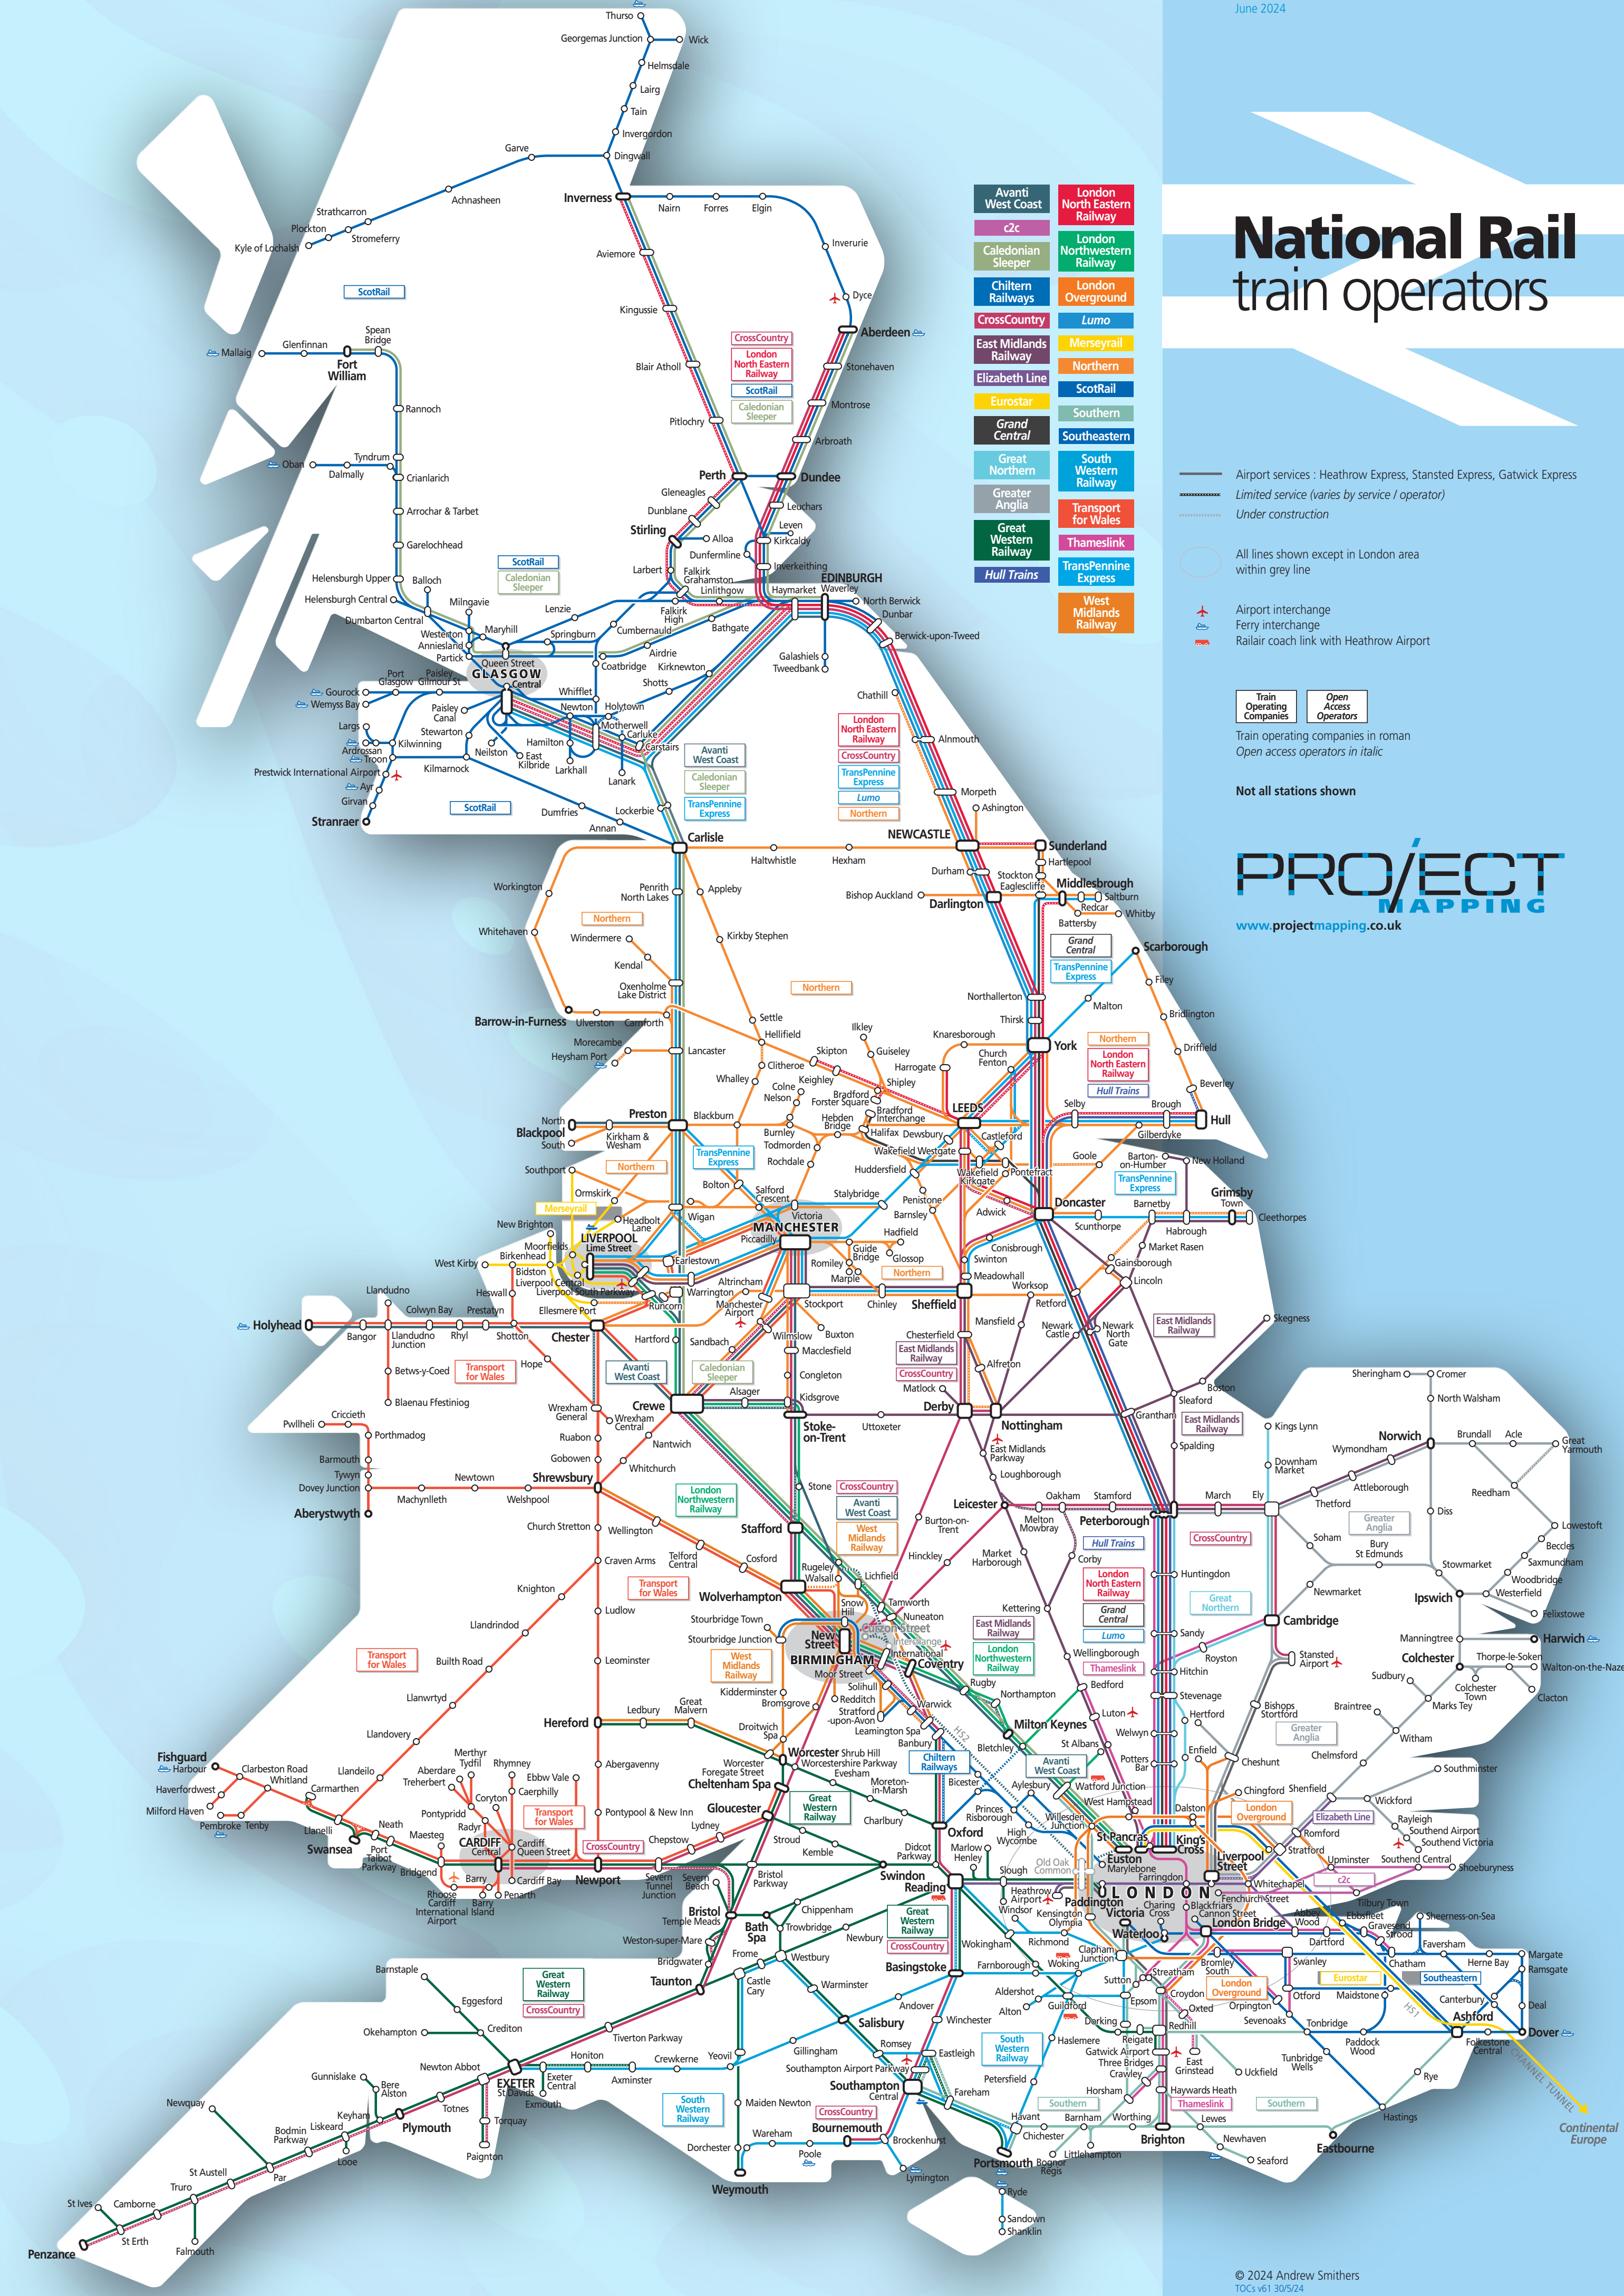

National Rail train operators

PROJECT MAPPING
www.projectmapping.co.uk