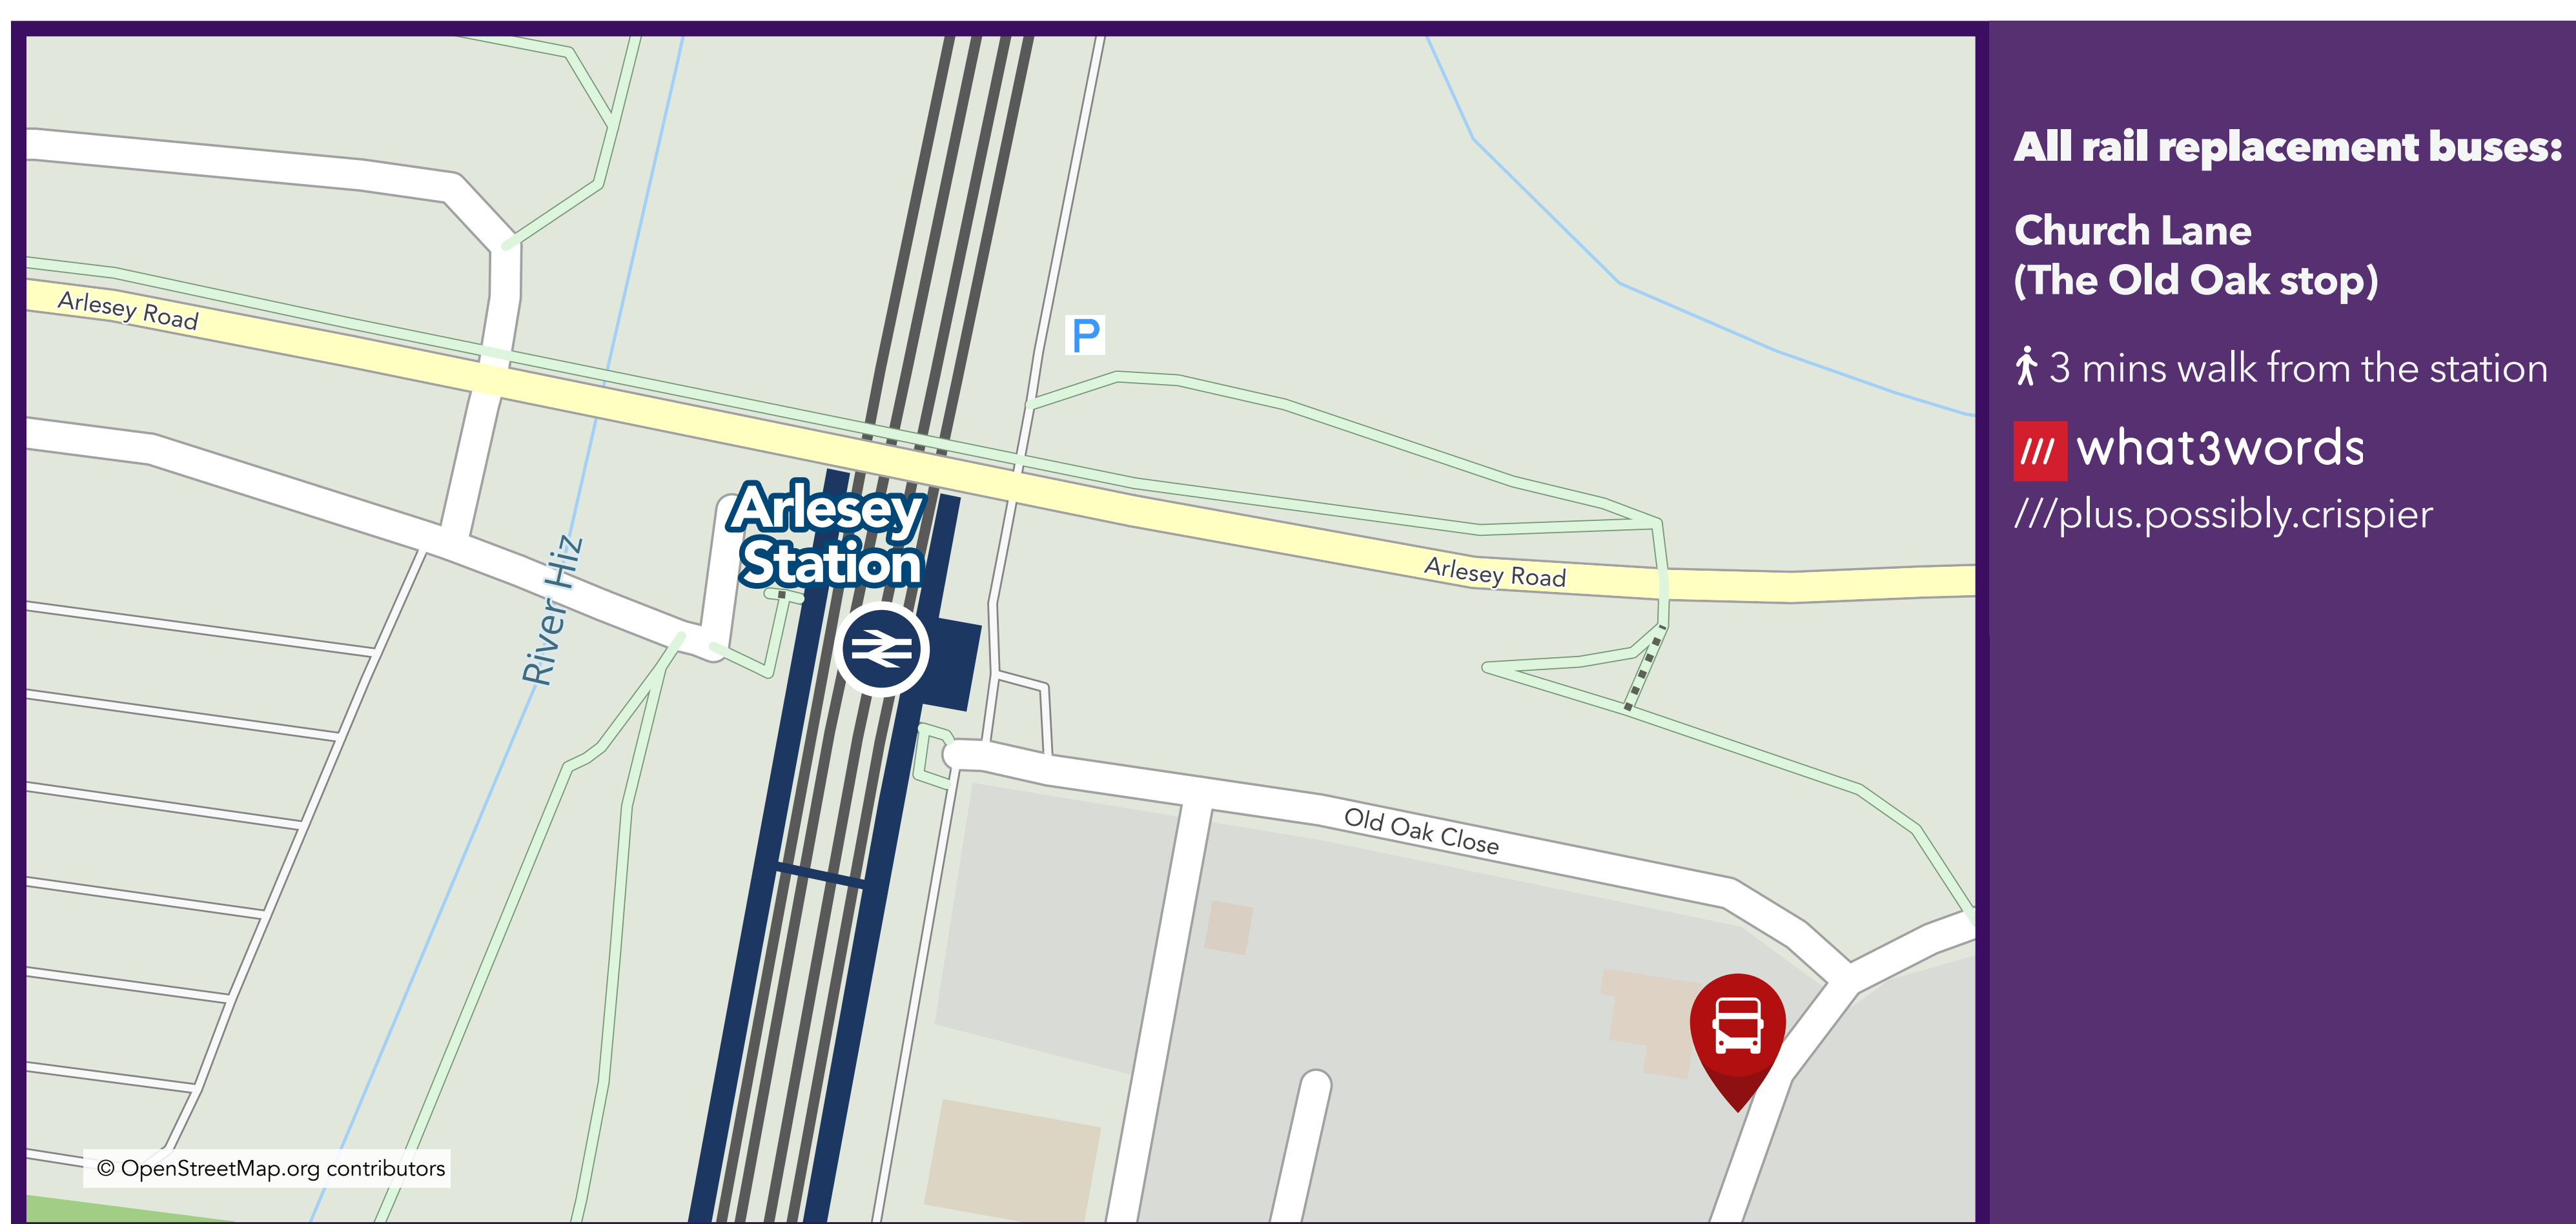

### All rail replacement buses:

**Church Lane  
(The Old Oak stop)**

↑ 3 mins walk from the station

/// what3words

///plus.possibly.crispier