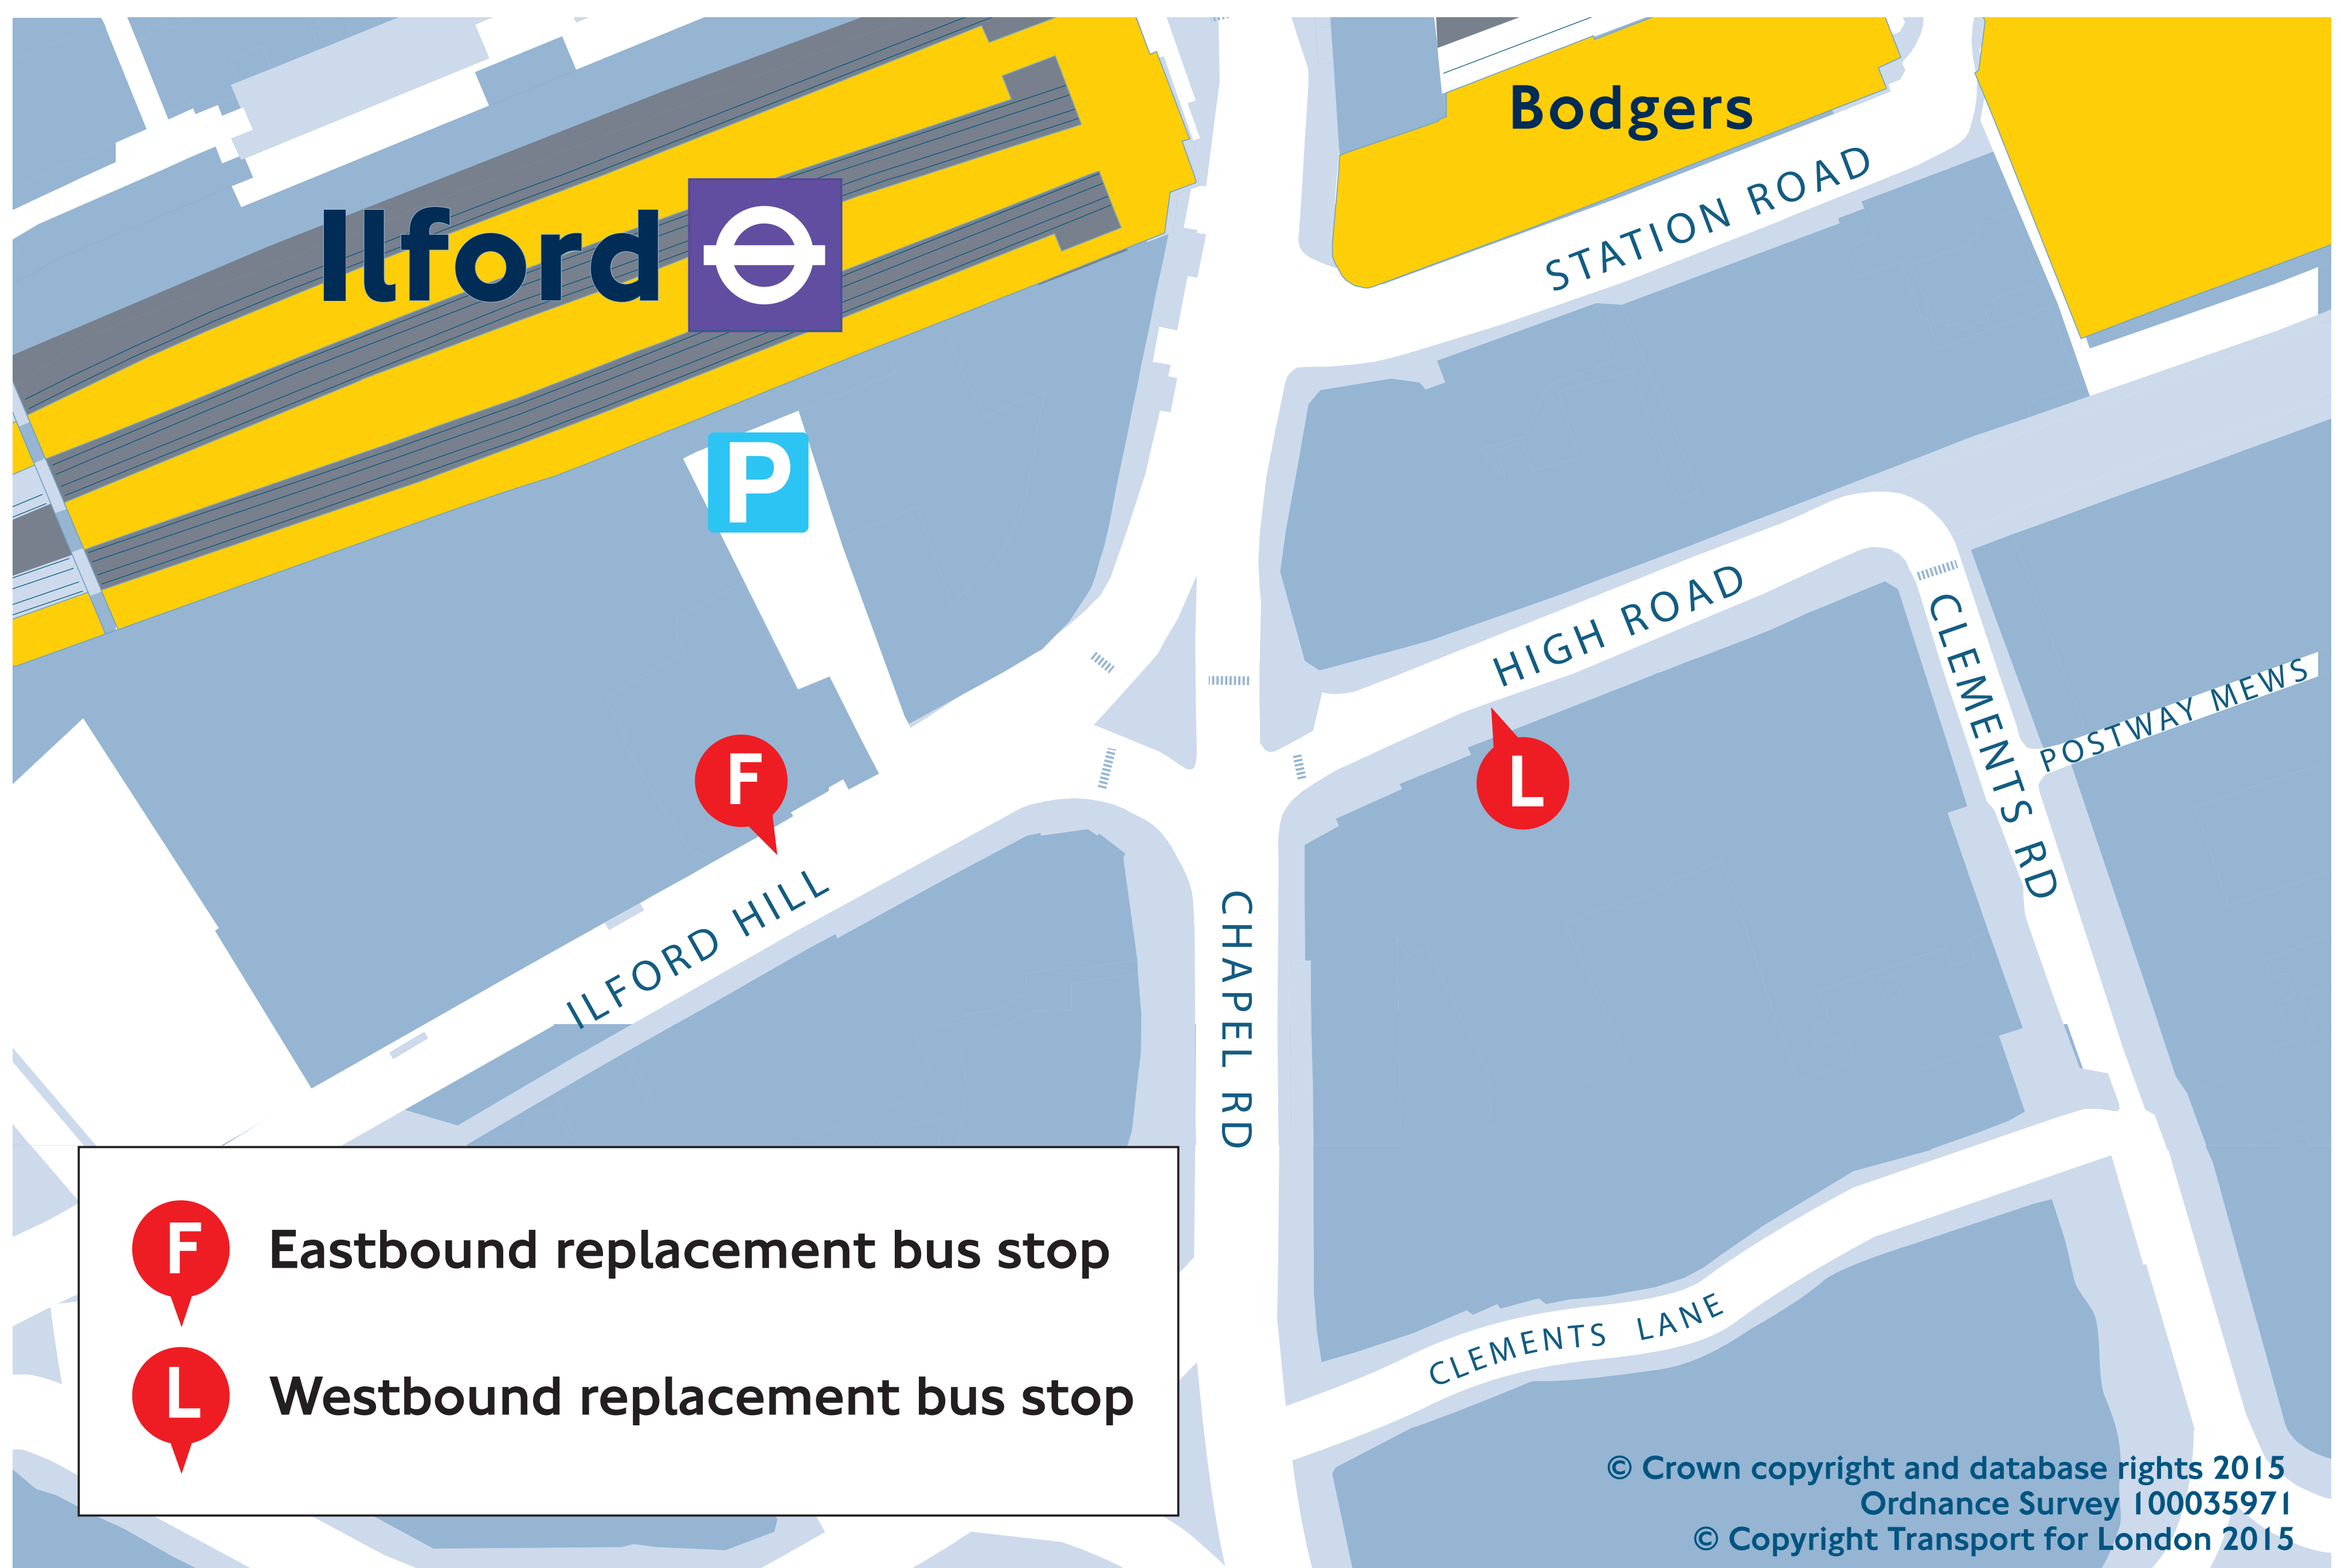

Replacement bus service

For eastbound buses
all stations towards
Romford

For westbound buses towards
Stratford
not calling at Maryland

For buses to Newbury Park and Shenfield change at Chadwell Heath or Romford.

POSTER D - Post at Ilford on 04/05, 11/12, 18/19, 25/26 February, 04/05 & 11/12 March 2023 CRL/064 & CRL/065 QTY 18

tfl.gov.uk

24 hour travel information
0343 222 1234*

Check your travel
tfl.gov.uk/travel-tools