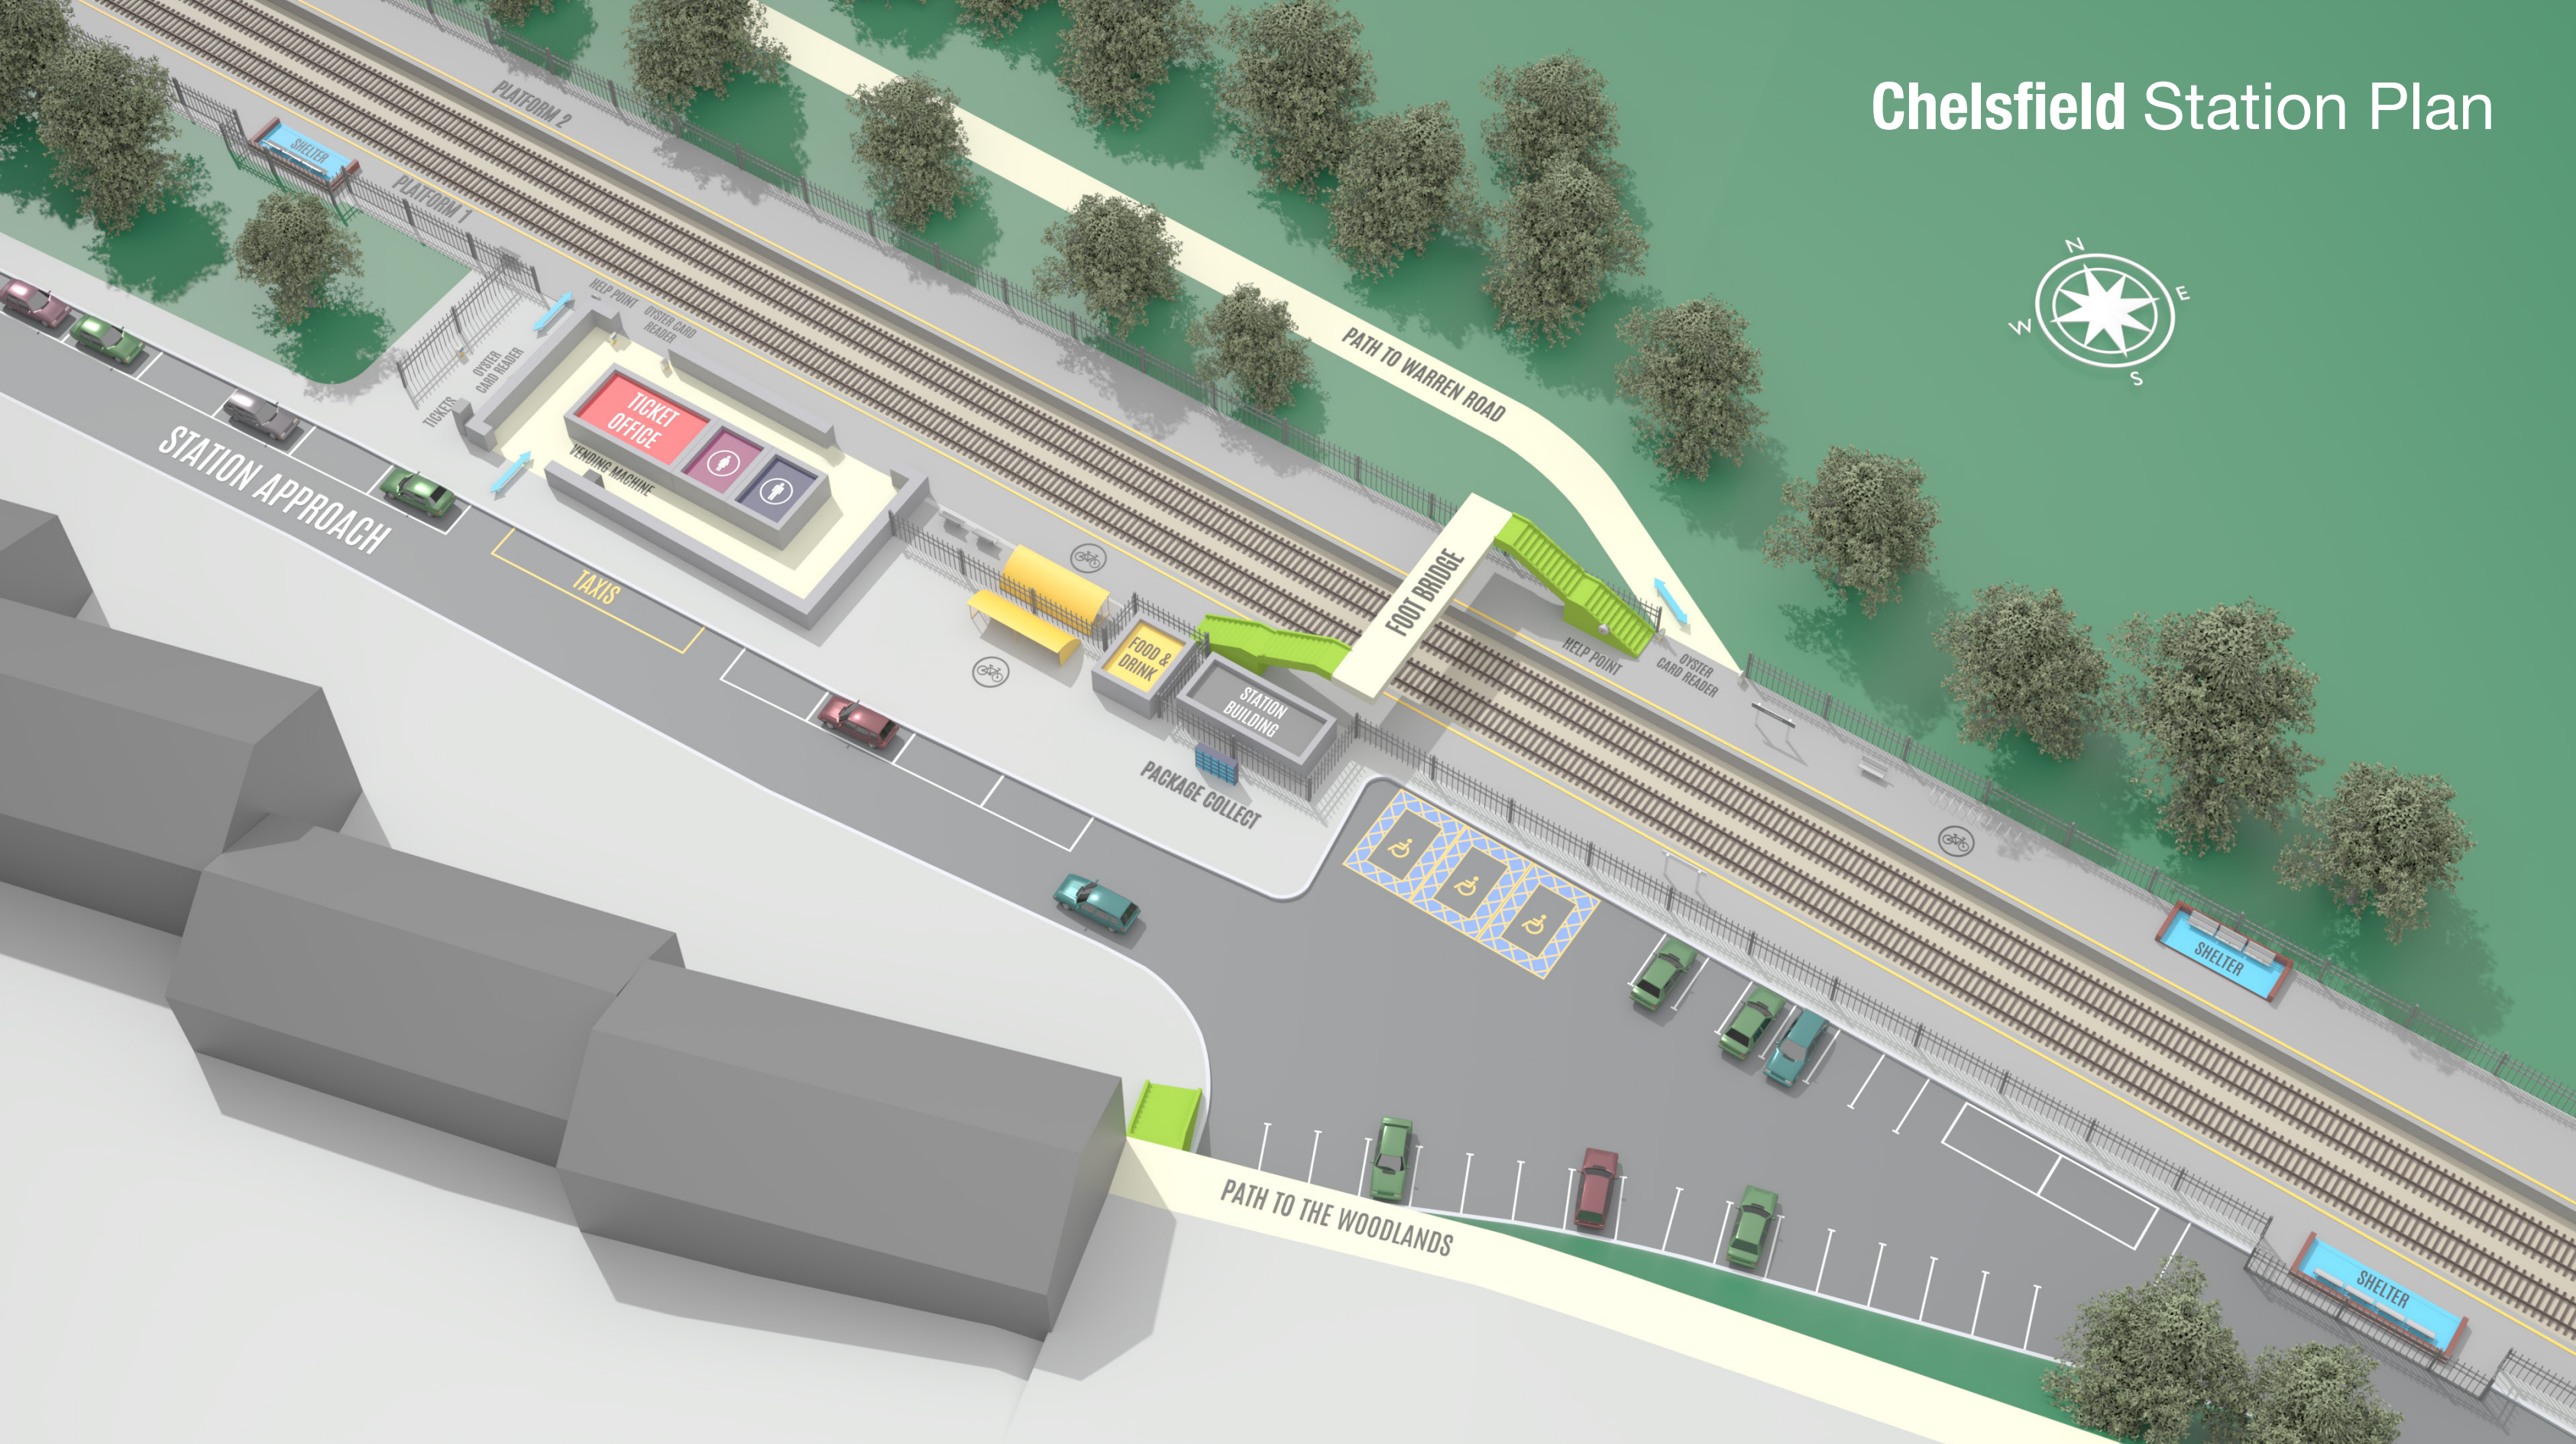

# Chelsfield Station Plan

# Chelsfield Station Plan

PLATFORM 2

PLATFORM 1

PATH TO WARREN ROAD

FOOT BRIDGE

PATH TO THE WOODLANDS

STATION APPROACH

TAXIS

TICKET OFFICE

VENDING MACHINE

FOOD & DRINK

STATION BUILDING

PACKAGE COLLECT

SHELTER

SHELTER

SHELTER