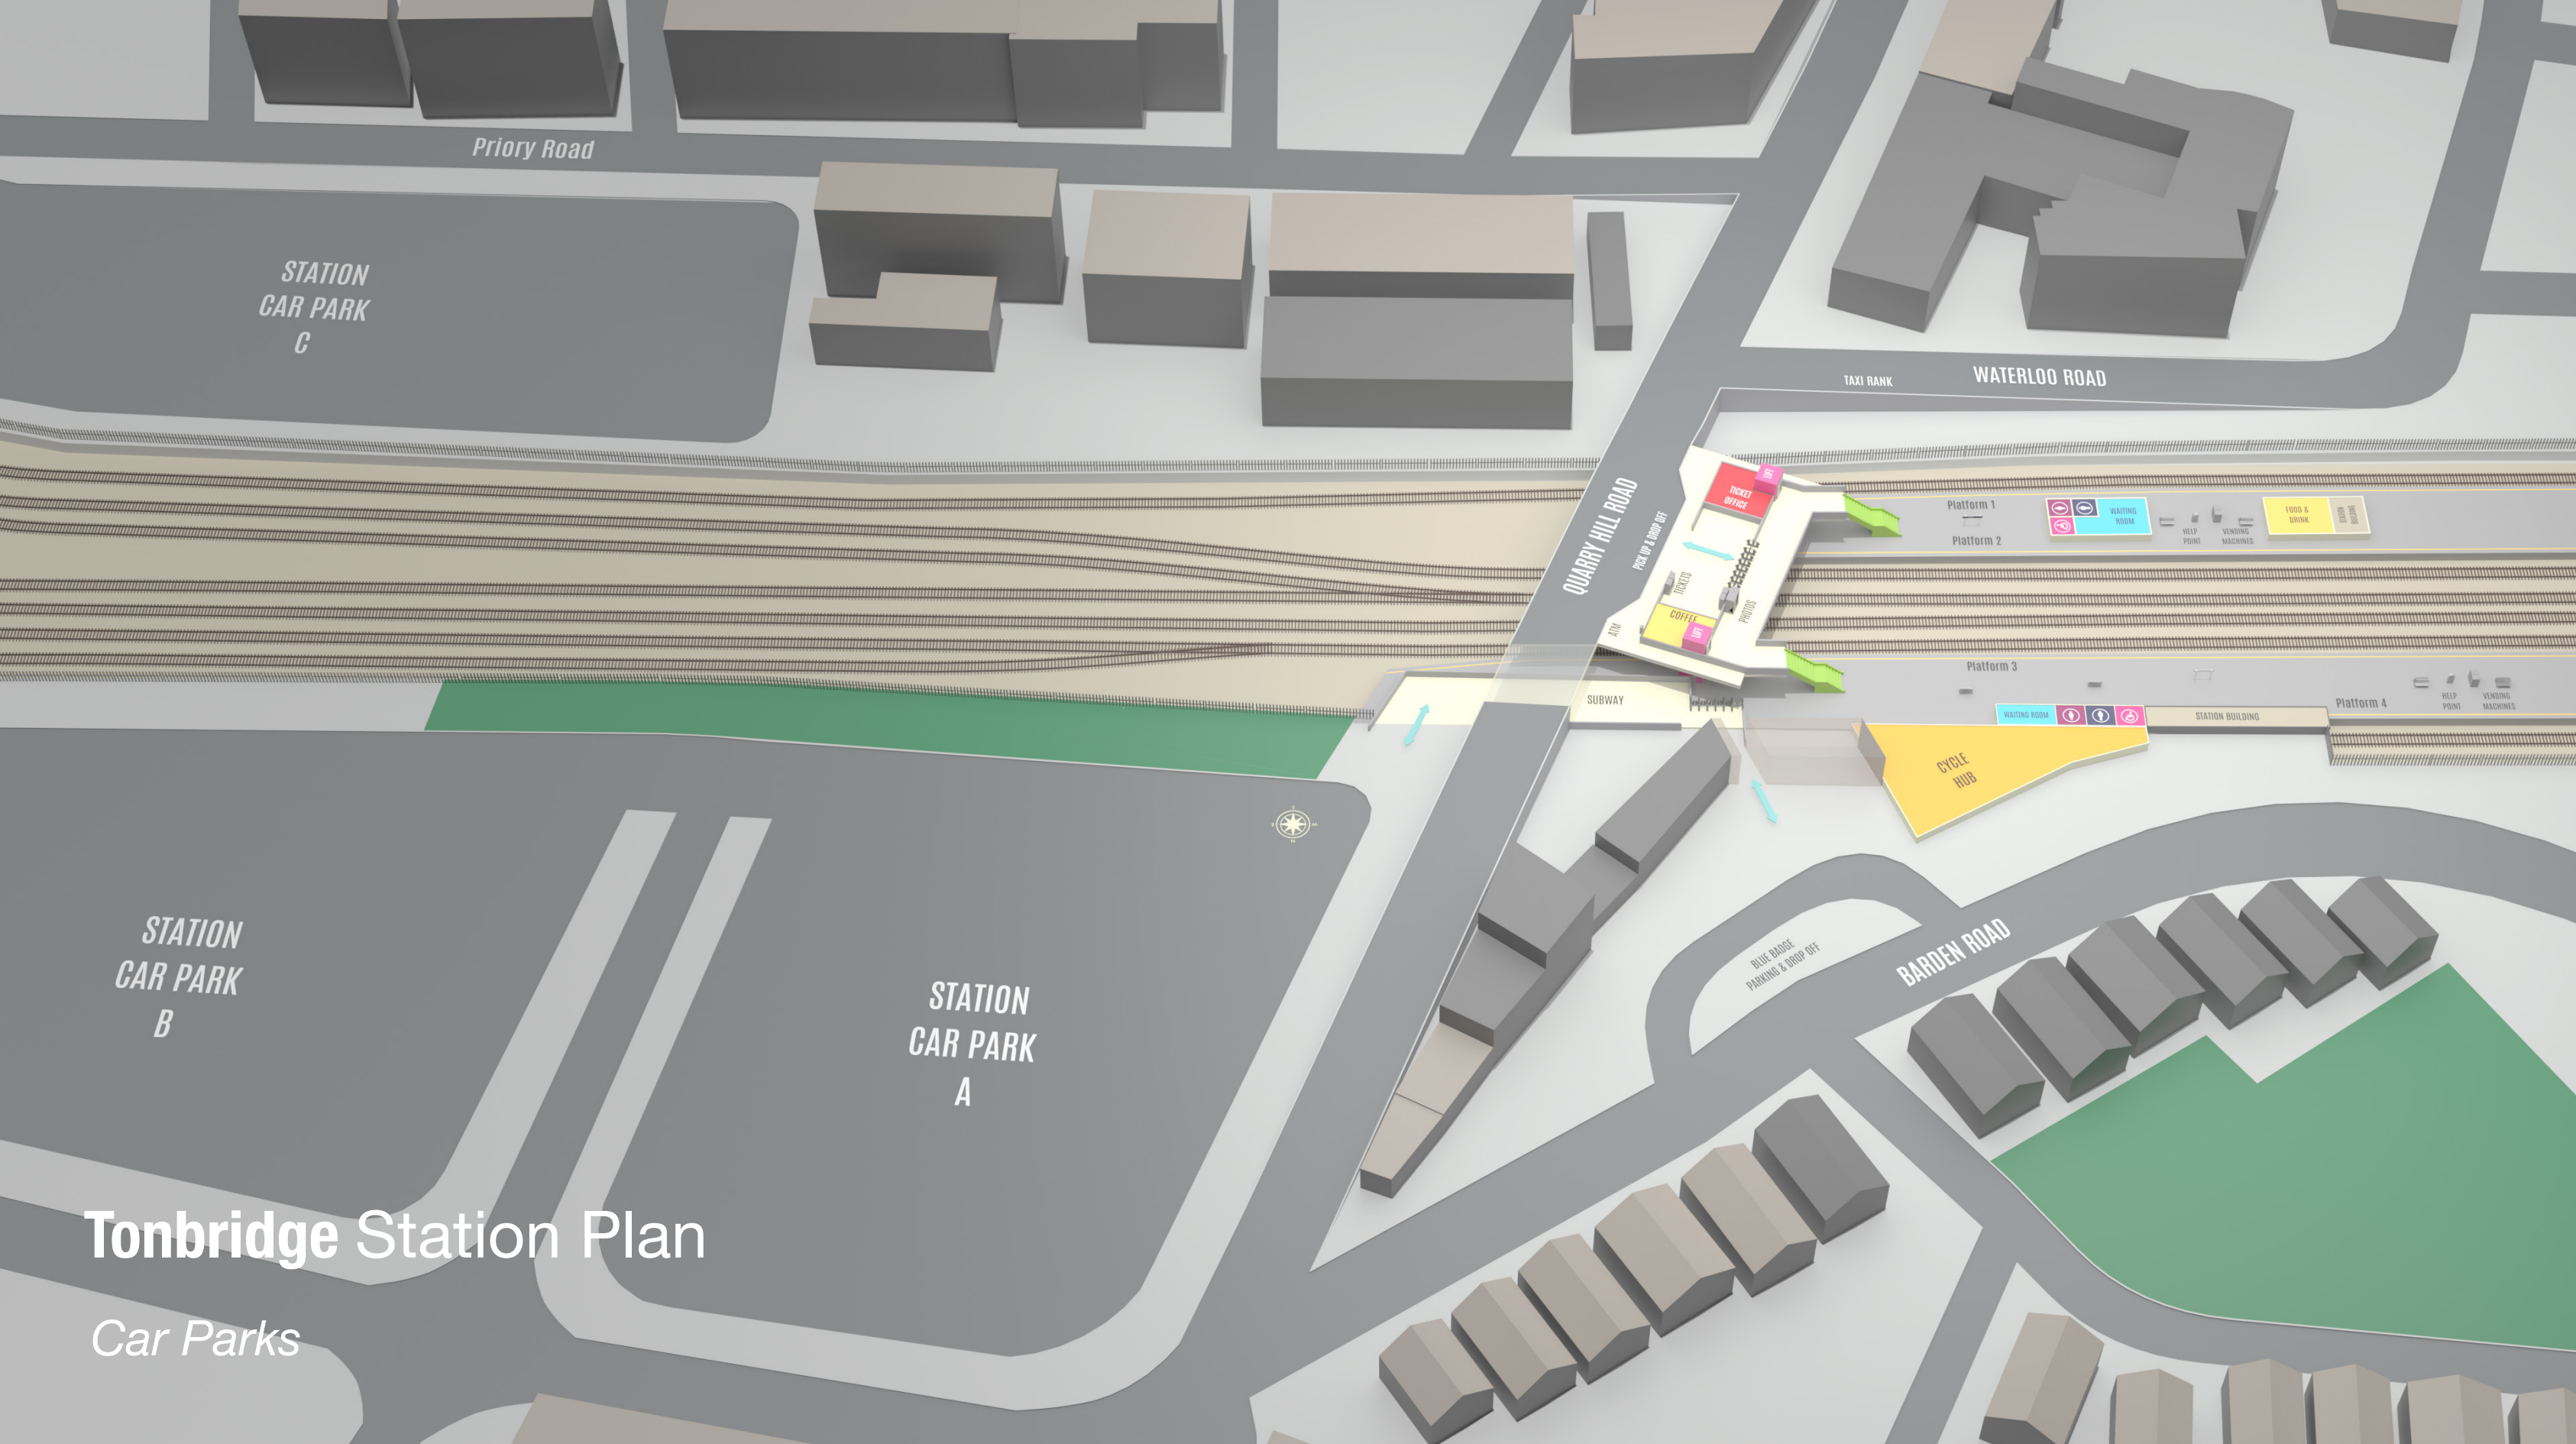

## Platforms

QUARRY HILL ROAD

WATERLOO ROAD

BARDEN ROAD

BLUE BADGE  
PARKING & DROP OFF

PICK UP & DROP OFF

TAXI RANK

SUBWAY

Platform 3

CYCLE HUB

WAITING ROOM

HELP POINT

VENDING MACHINES

FOOD & DRINK

STATION BUILDING

WAITING ROOM

STATION BUILDING

Platform 4

HELP POINT

VENDING MACHINES

Priory Road

STATION  
CAR PARK  
C

TAXI RANK  
WATERLOO ROAD

QUARRY HILL ROAD

PICK UP & DROP OFF  
TICKETS  
COFFEE  
PHOTOS

TICKET OFFICE

Platform 1  
Platform 2  
WAITING ROOM  
HELP POINT  
VENDING MACHINES  
FOOD & DRINK

SUBWAY

Platform 3  
Platform 4  
WAITING ROOM  
STATION BUILDING  
HELP POINT  
VENDING MACHINES