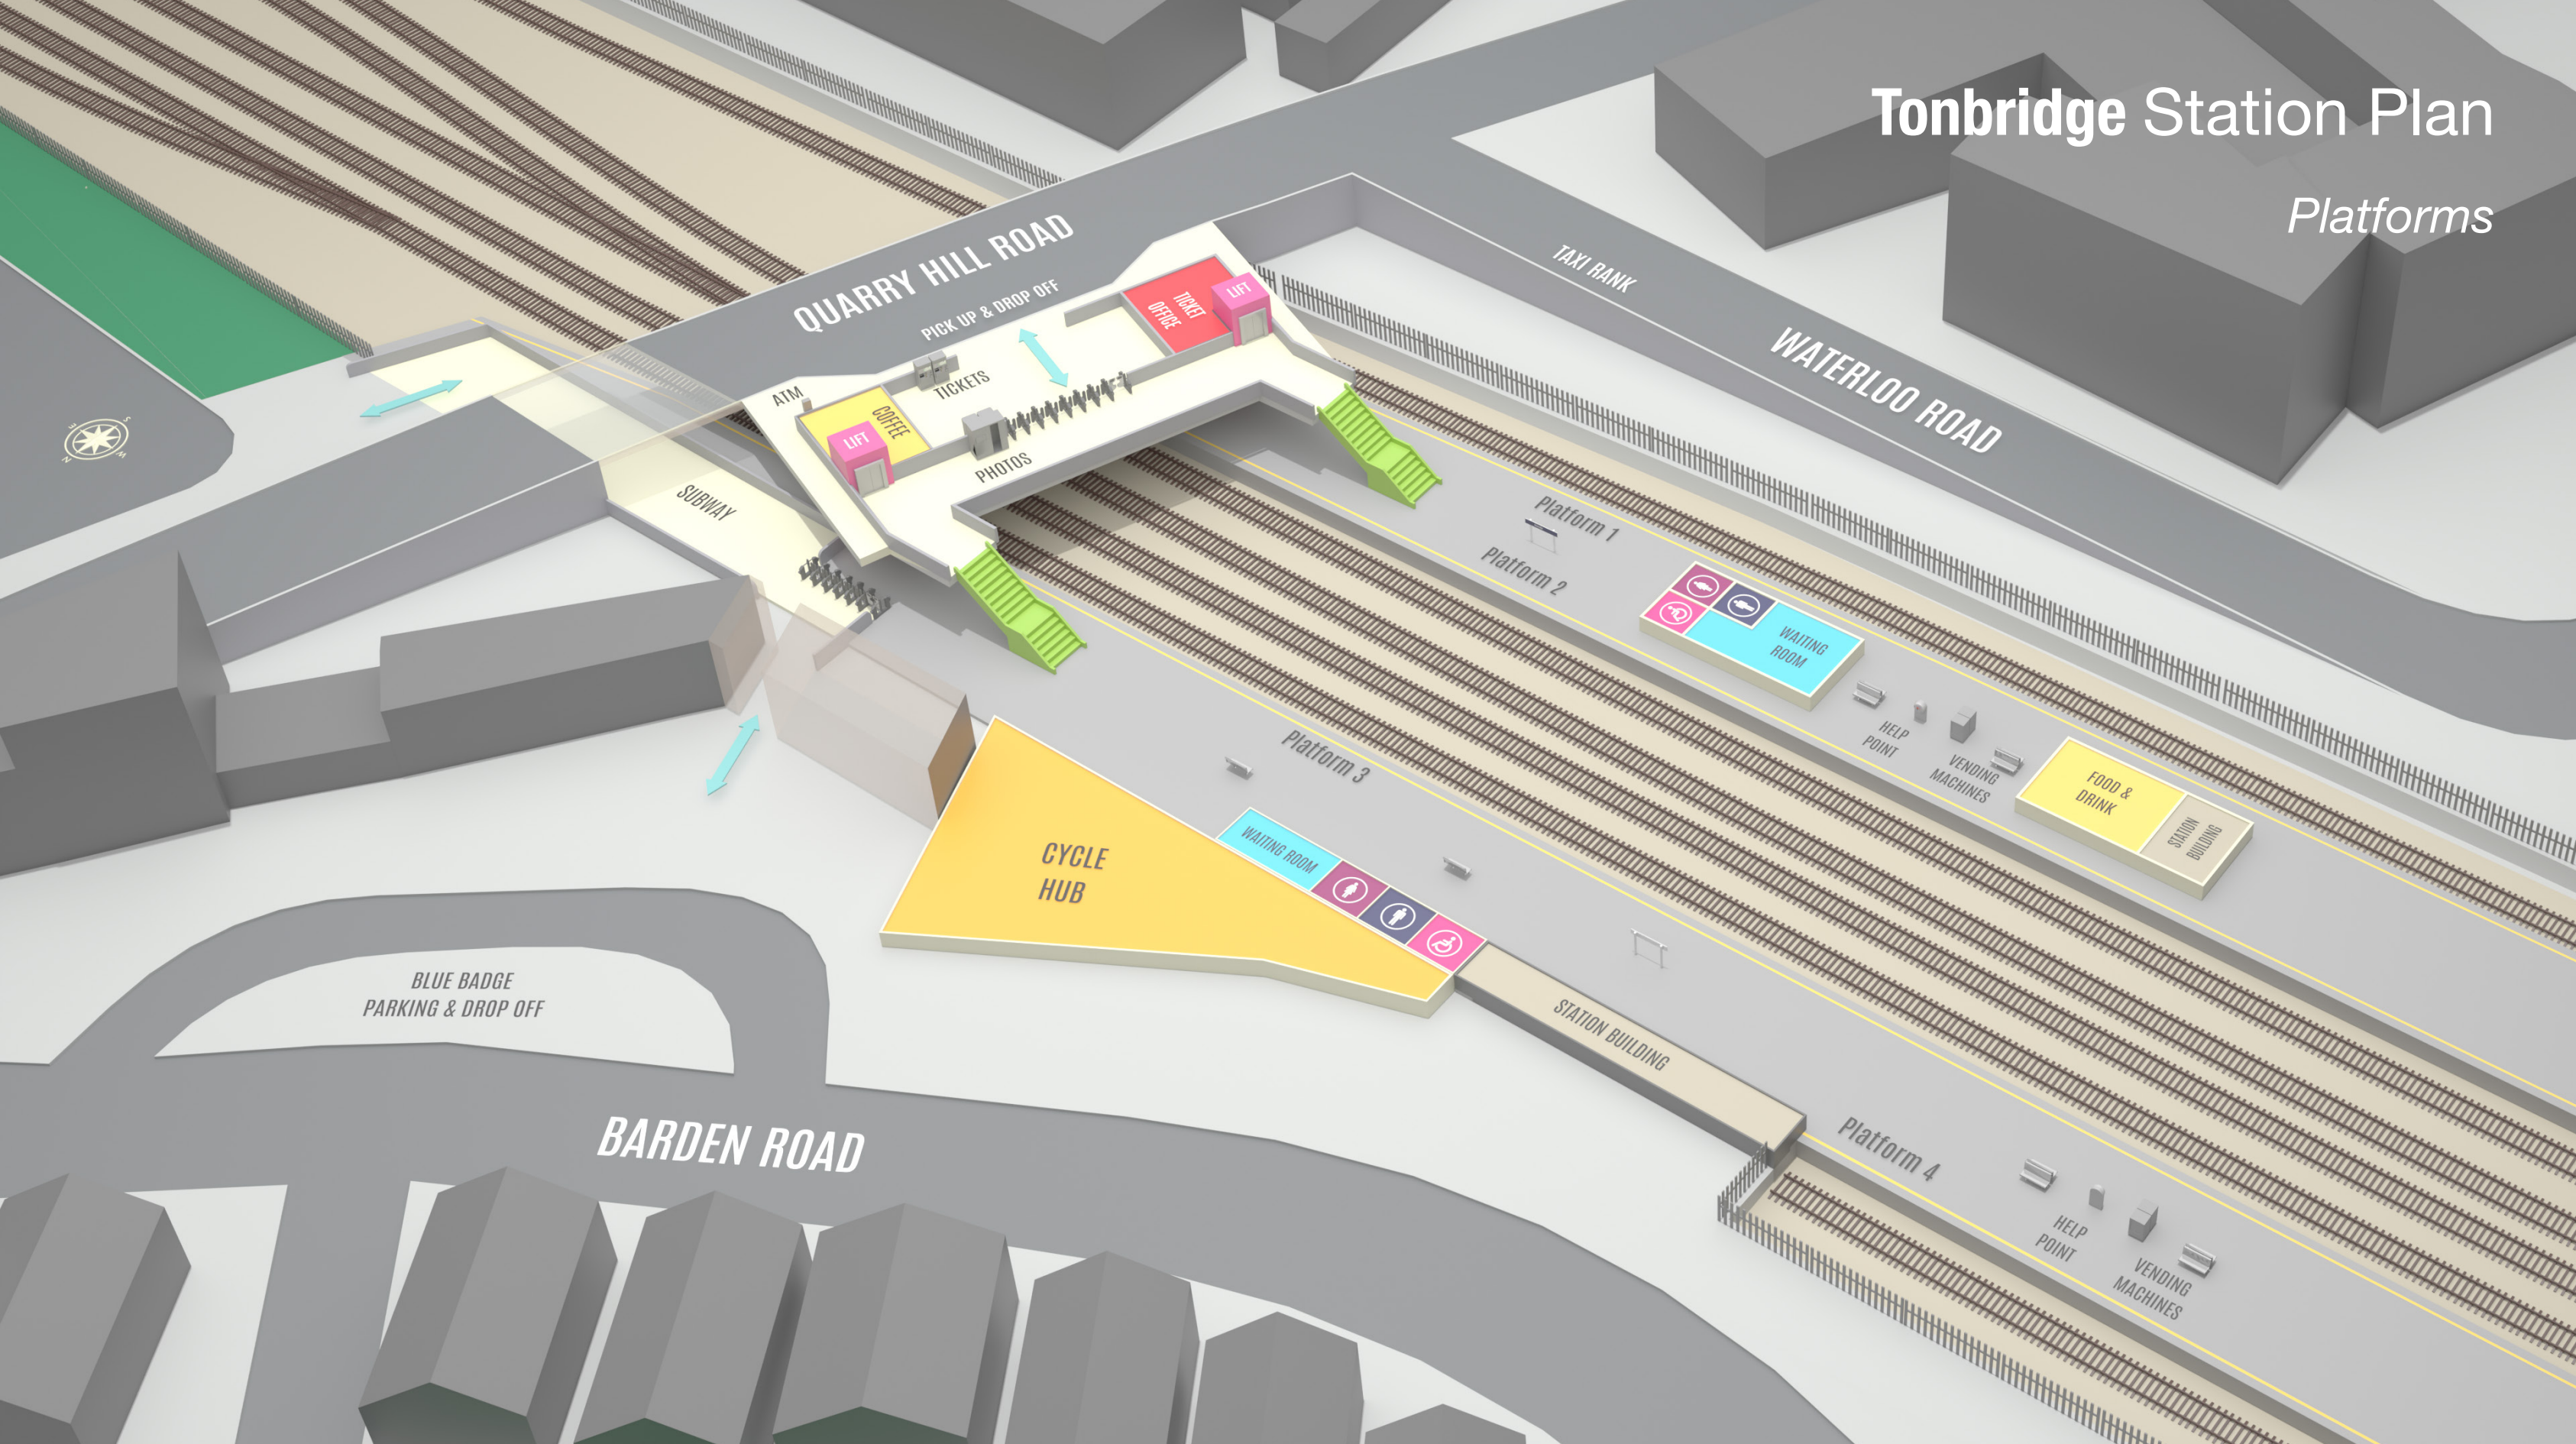

# Tonbridge Station Plan

## Platforms

QUARRY HILL ROAD

WATERLOO ROAD

BARDEN ROAD

BLUE BADGE  
PARKING & DROP OFF

PICK UP & DROP OFF

TAXI RANK

SUBWAY

PICK UP & DROP OFF  
TICKETS  
COFFEE  
PHOTOS

TICKET OFFICE

Platform 1  
Platform 2  
WAITING ROOM  
HELP POINT  
VENDING MACHINES  
FOOD & DRINK

SUBWAY

Platform 3  
Platform 4  
WAITING ROOM  
STATION BUILDING  
HELP POINT  
VENDING MACHINES

# Tonbridge Station Plan

Car Parks