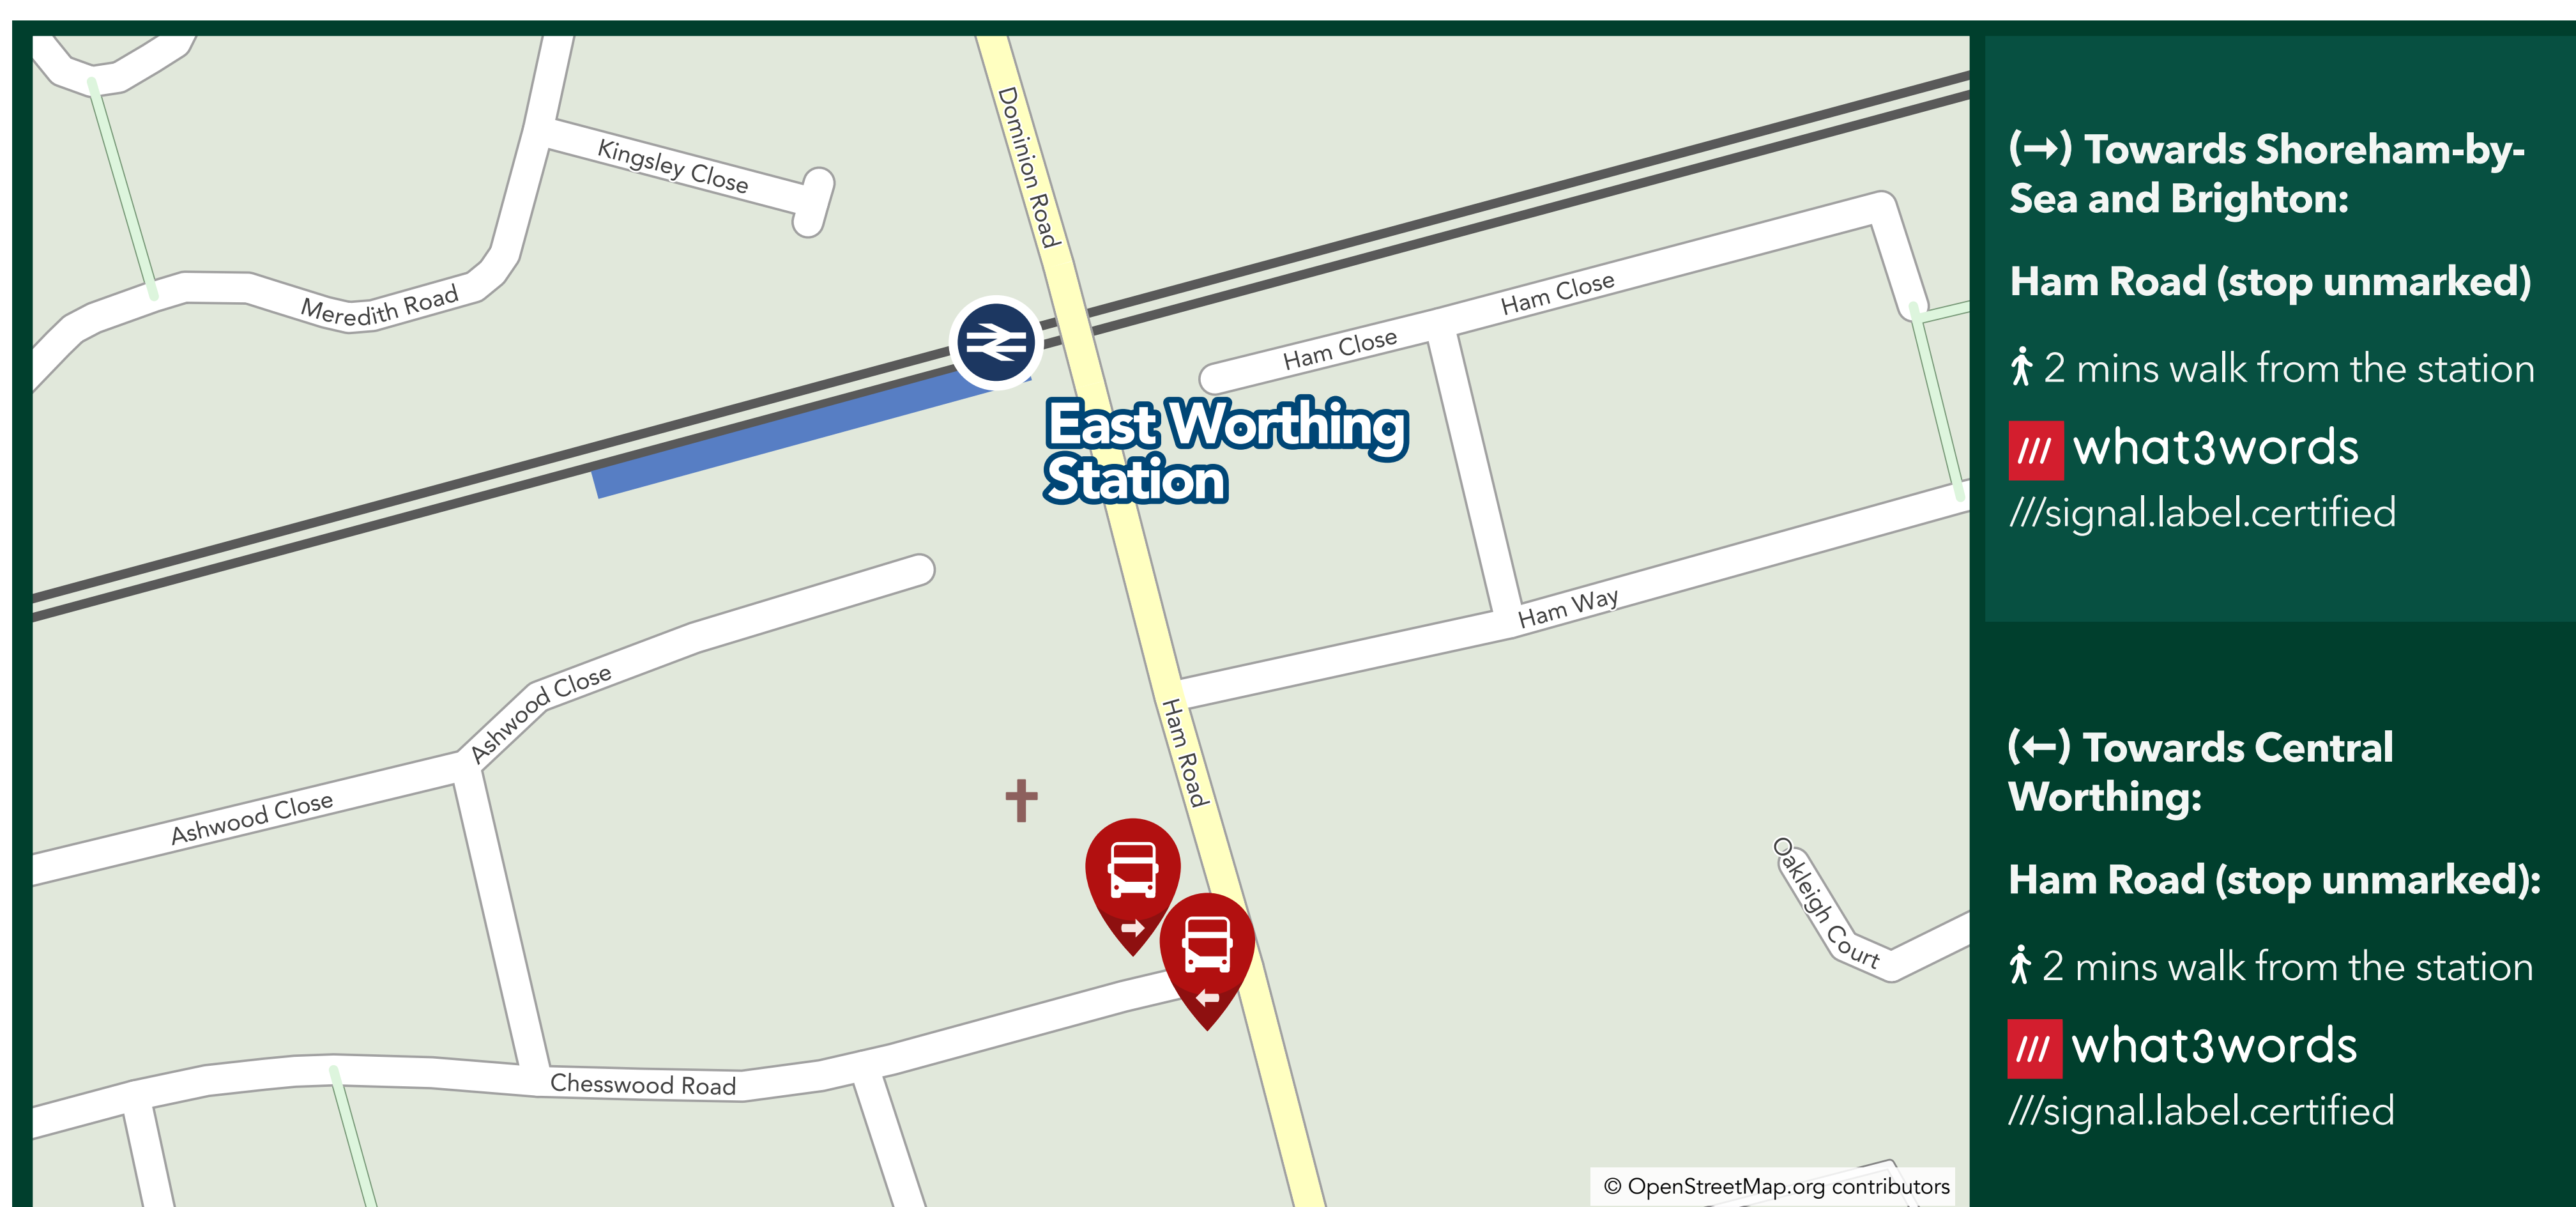

Rail Replacement Bus Services

East Worthing

When trains are unable to run due to improvement works or disruption, dedicated replacement buses will stop at the locations shown below.

Rail replacement buses will display a prominent sign in the front window.

For journeys on regular scheduled buses, information on bus stops can be found on the separate "Onward Travel" poster or by scanning the QR code below to access the information page for this station.

(→) Towards Shoreham-by-Sea and Brighton:

Ham Road (stop unmarked)

↑ 2 mins walk from the station

what3words

///signal.label.certified

(←) Towards Central Worthing:

Ham Road (stop unmarked):

↑ 2 mins walk from the station

what3words