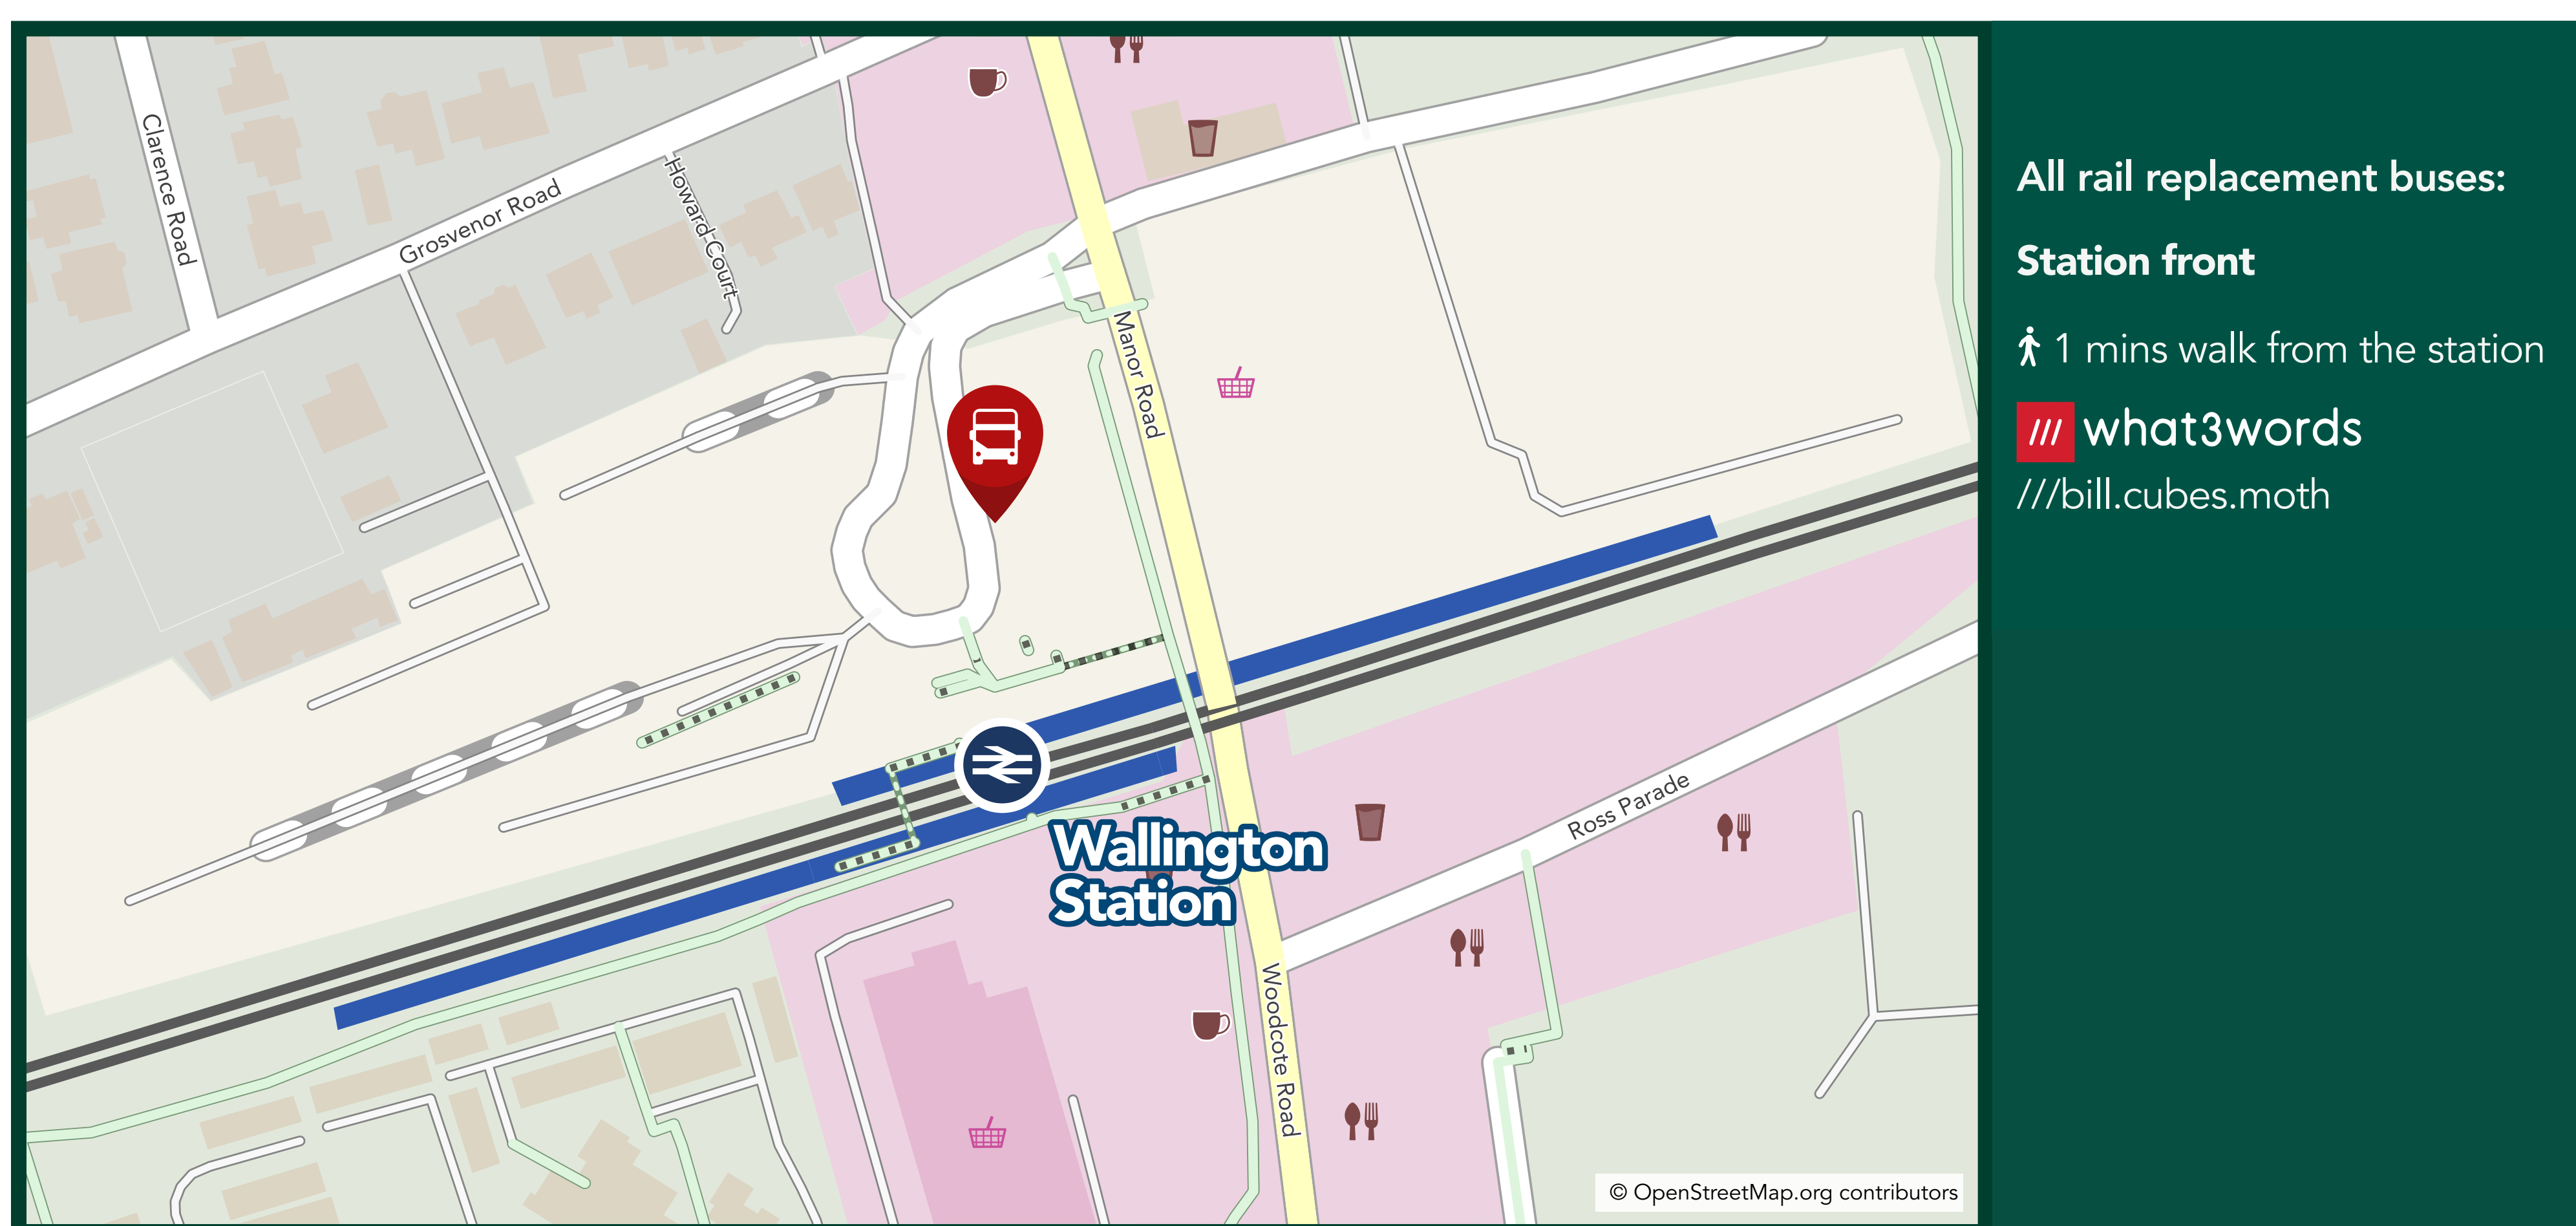

# Where do I catch my replacement bus?

## Wallington

**When trains are unable to run due to improvement works or disruption, dedicated replacement buses will stop at the locations shown below.**

Rail replacement buses will display a prominent sign in the front window.

For journeys on regular scheduled buses, information on bus stops can be found on the separate "Onward Travel" poster or by scanning the QR code below to access the information page for this station.

All rail replacement buses: