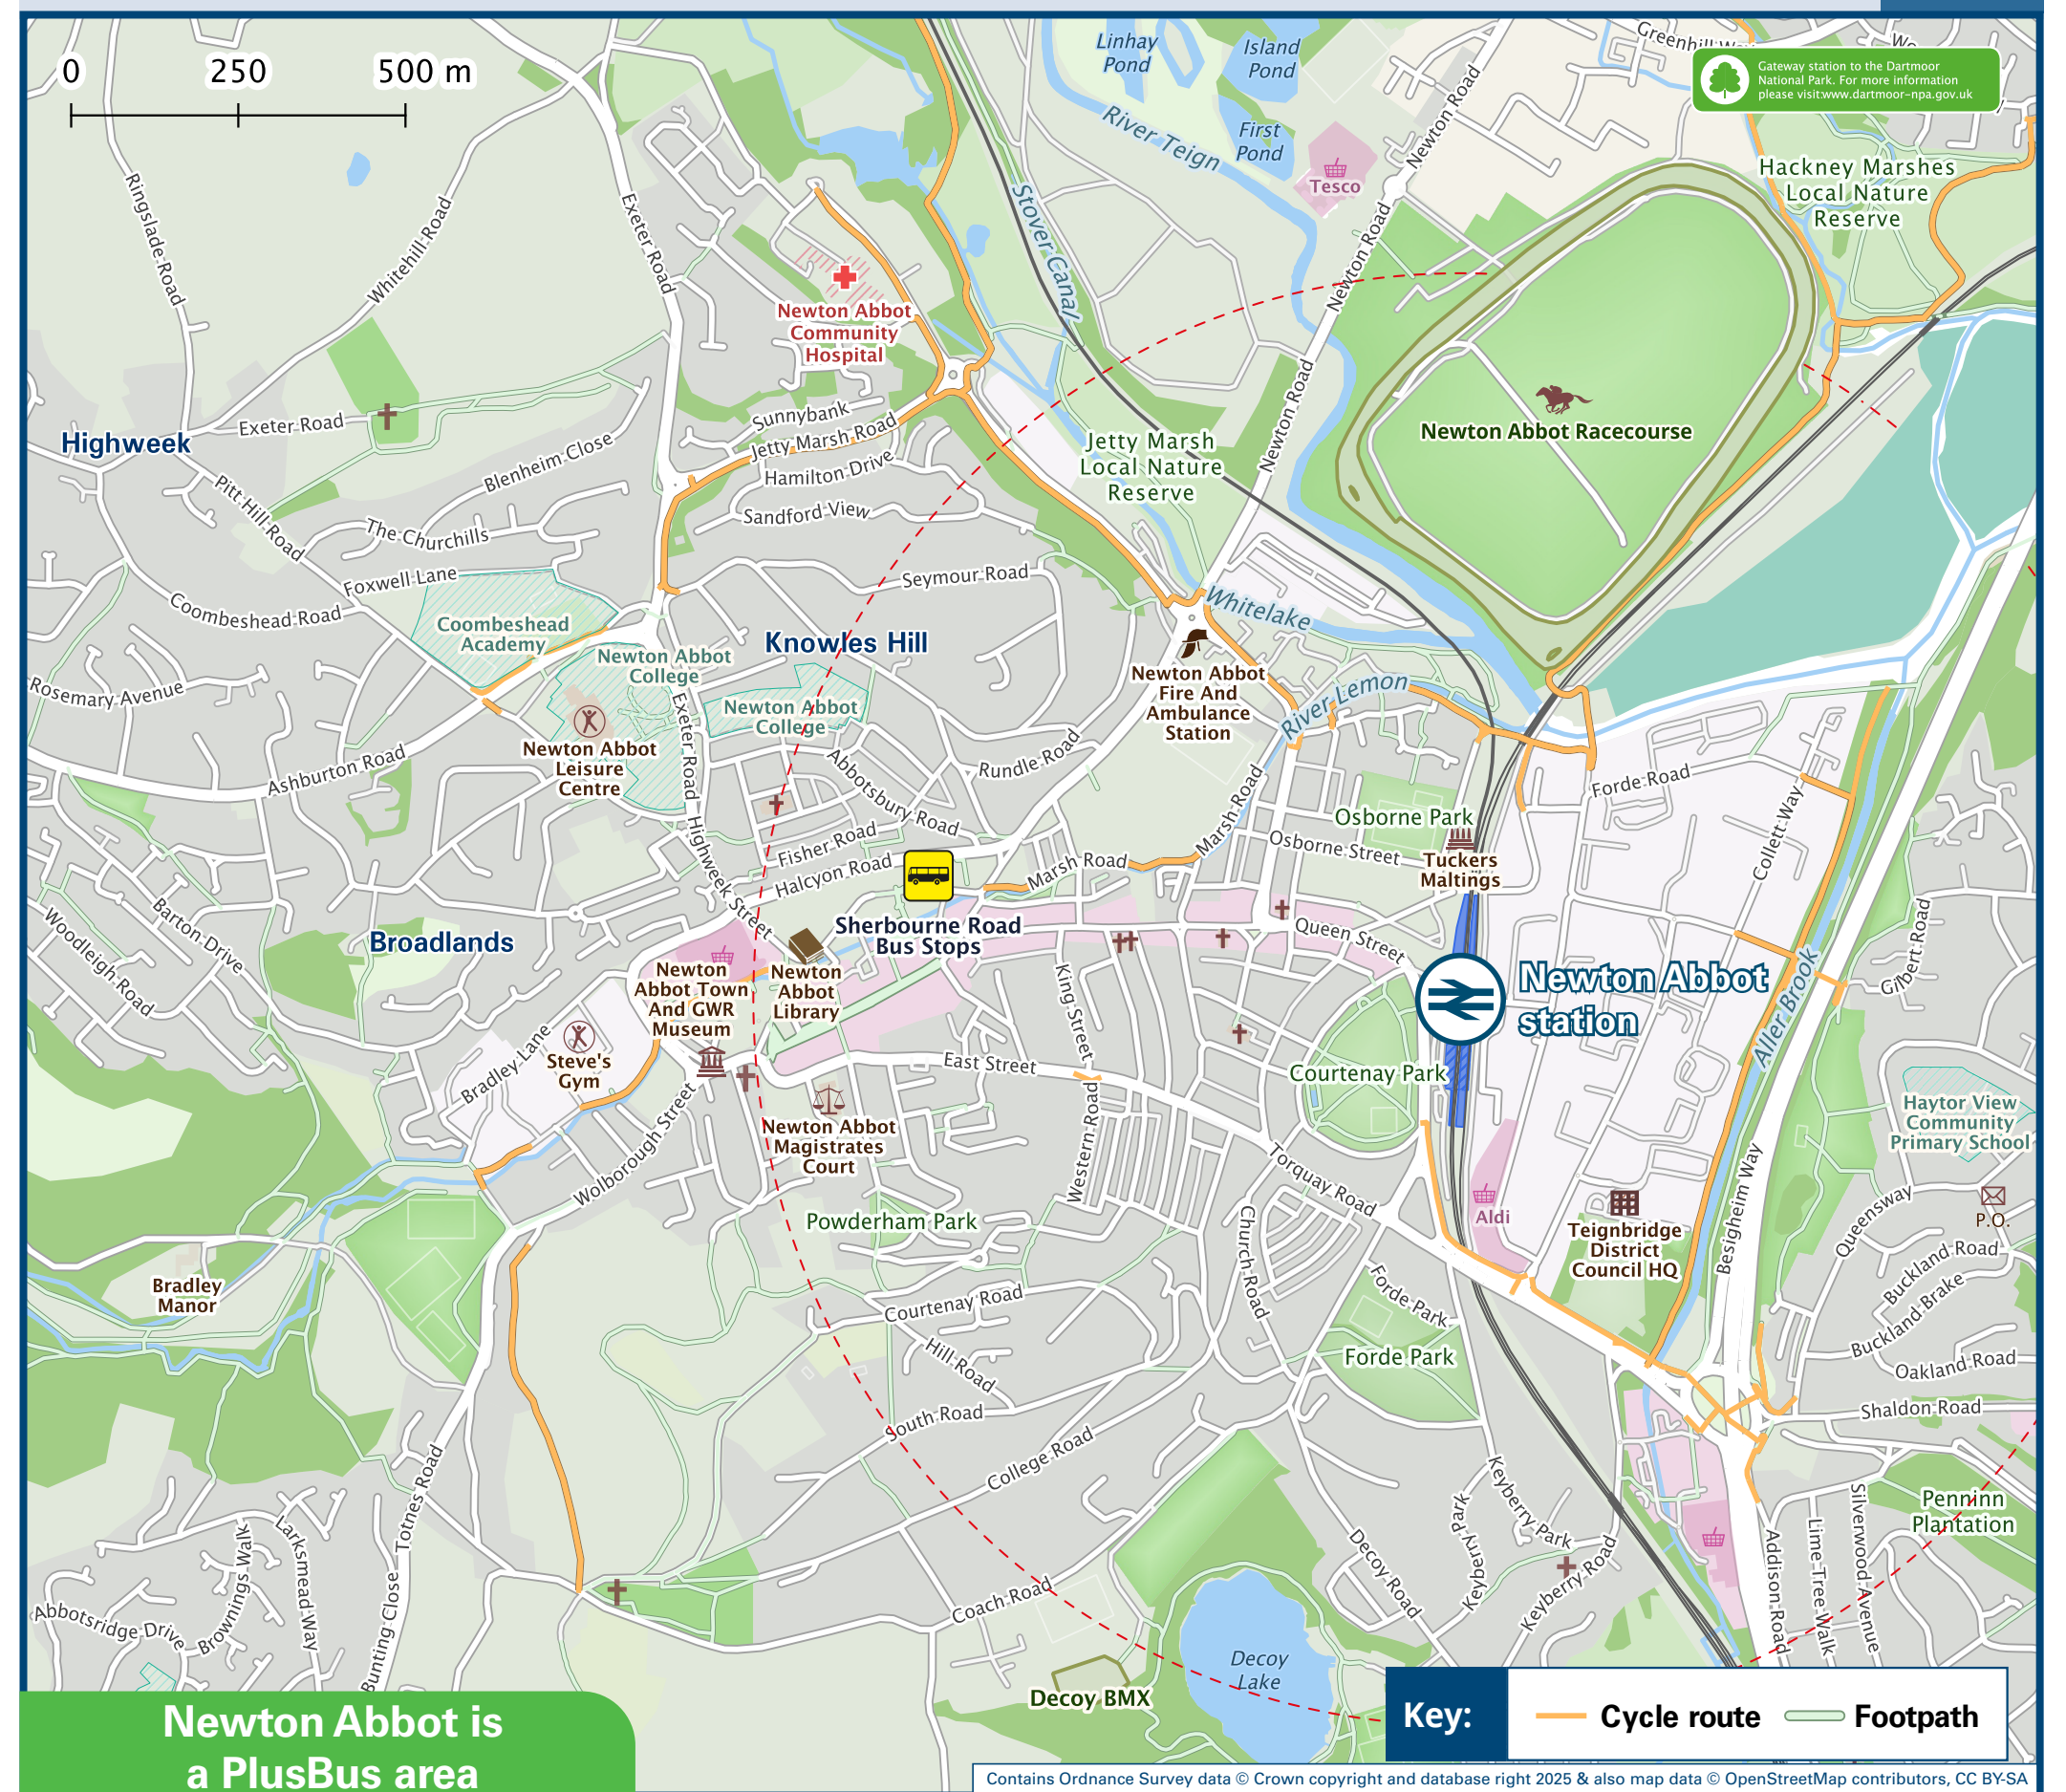

Local area map

Add **PlusBus** to your train ticket—now available on eTicket from leading rail ticketing apps—for unlimited bus travel in the **PlusBus** zone in your destination town or city. Visit www.plusbus.info

Main destinations by bus

(Data correct at January 2026)

DESTINATION	BUS ROUTES	BUS STOP
Abbotskerswell	7, 177	Sherborne Rd #
Aller Park	174	K
Ashburton	13	Sherborne Rd #
Bishopsteignton	88	Sherborne Rd #
Bovey Tracey	174	J
Brixham	2	Sherborne Rd #
Buckfastleigh (& Buckfast Abbey)	39	Sherborne Rd #
Buckland Estate (Drake Road)	12	K
Cemetery Cross (Ogwell Cross)	13	Sherborne Rd #
Chudleigh	88	Sherborne Rd #
Chudleigh Knighton	77, 77A*	K
Dawlish	176, 177	Sherborne Rd #
Denbury	39, 182	Sherborne Rd #
East Ogwell	39, 182	Sherborne Rd #
Edginswell (Scotts Bridge)	2	Sherborne Rd #
Heathfield	176	Sherborne Rd #
Hele Park	12	K
	39	Sherborne Rd #
	77, 77A*	J

DESTINATION	BUS ROUTES	BUS STOP
Highweek	77, 77A*	J
Ipplepen	88, 88A	Sherborne Rd #
Kingskerswell	7, 177	Sherborne Rd #
Kingsteignton	12, 174	K
Littlehempston	13	Sherborne Rd #
Moorland Reach	174	J
Newtake Estate (Twickenham Road)	2, 7, 13, 179, 182	Sherborne Rd #
Newton Abbot Community Hospital	7, 177	Sherborne Rd #
Newton Abbot Racecourse	7, 179	Sherborne Rd #
Newton Abbot Town Centre #	179	Sherborne Rd #
Paignton (Centre)	75	K
Rydon Estate	75	J
Shiphay	2, 7, 13, 179, 182	Sherborne Rd #
	Take a taxi or it's a 15 minute walk from this Station (see Local area map)	
	2, 7, 13, 179, 182	Sherborne Rd #
	Take a taxi or it's a 10 minute walk from this Station (see Local area map)	
	12, 75, 77, 77A*, 174	J
	12	K
	2, 7, 13	Sherborne Rd #
	12	K
	13	Sherborne Rd #

DESTINATION	BUS ROUTES	BUS STOP
Teignmouth	174	J
The Willows, Torquay	2	Sherborne Rd #
Torbay Hospital	174	K
Totnes	13	Sherborne Rd #
	12, 174	K
	13	S, R #
	12	K
	7, 88, 177	Sherborne Rd #

Notes

- PlusBus destination, please see below for details.
- For bus times and days of operation please contact TraveLine on www.traveline.info or call: 0871 200 22 33
- Plusbus tickets are valid only within the Newton Abbot/Paignton/Torquay/Brixham Plusbus zone on Stagecoach, Country Bus, Dartline buses and Dartmouth Steam Railway and Riverboat bus 100
- Direct trains operate from this station to this destination.
- # Town Centre - Sherborne Road Bus Stops.
- Bus route 77A runs an evening service Mondays to Saturdays, and all day on Sundays.
- National Park Dartmoor National Park: www.dartmoor.gov.uk

Taxis

Newton Abbot station is served by a taxi rank or a cab office. Check availability before travelling, and pre-book if necessary. Please consider using the following local operators: (Inclusion of this number doesn't represent any endorsement of the taxi firm)

Newton Abbot Taxis
01626 440 430

Gems Taxi
01626 201 010

TQ12 Taxis
01626 355 555

Further information about all onward travel