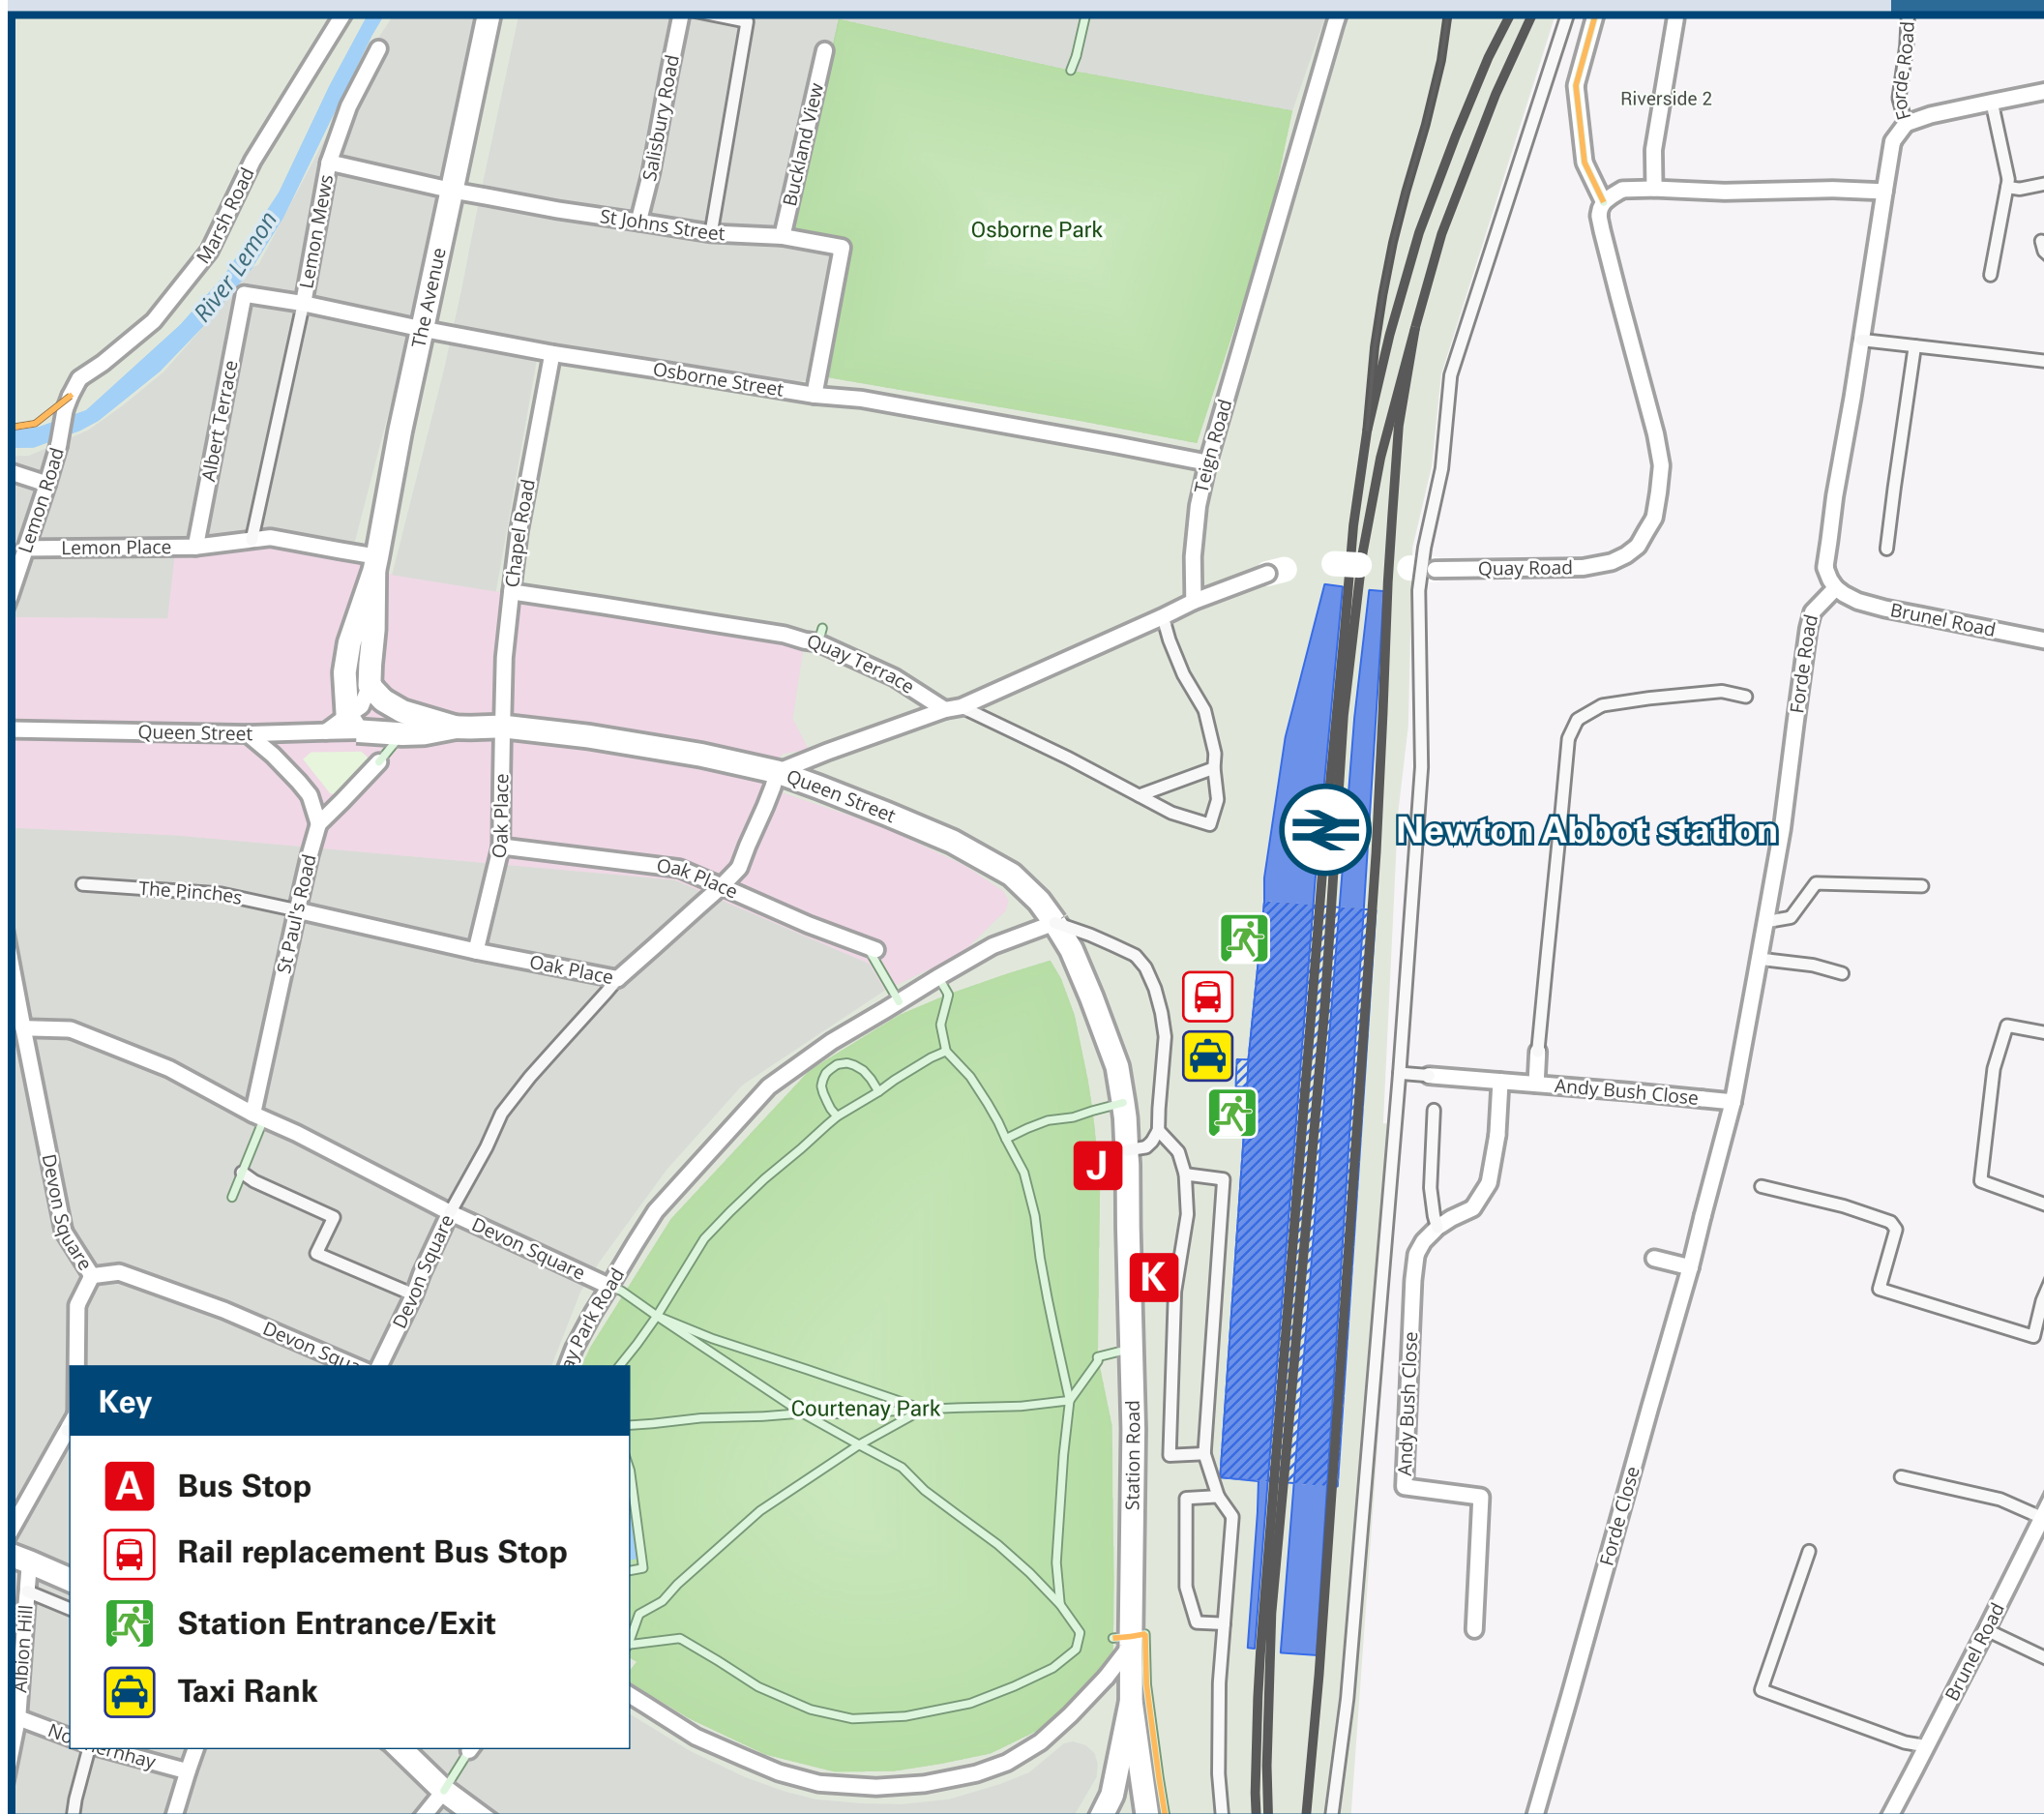

Newton Abbot Station

Onward Travel Information

Buses and Taxis

Rail replacement buses/coaches will depart from the front of the station