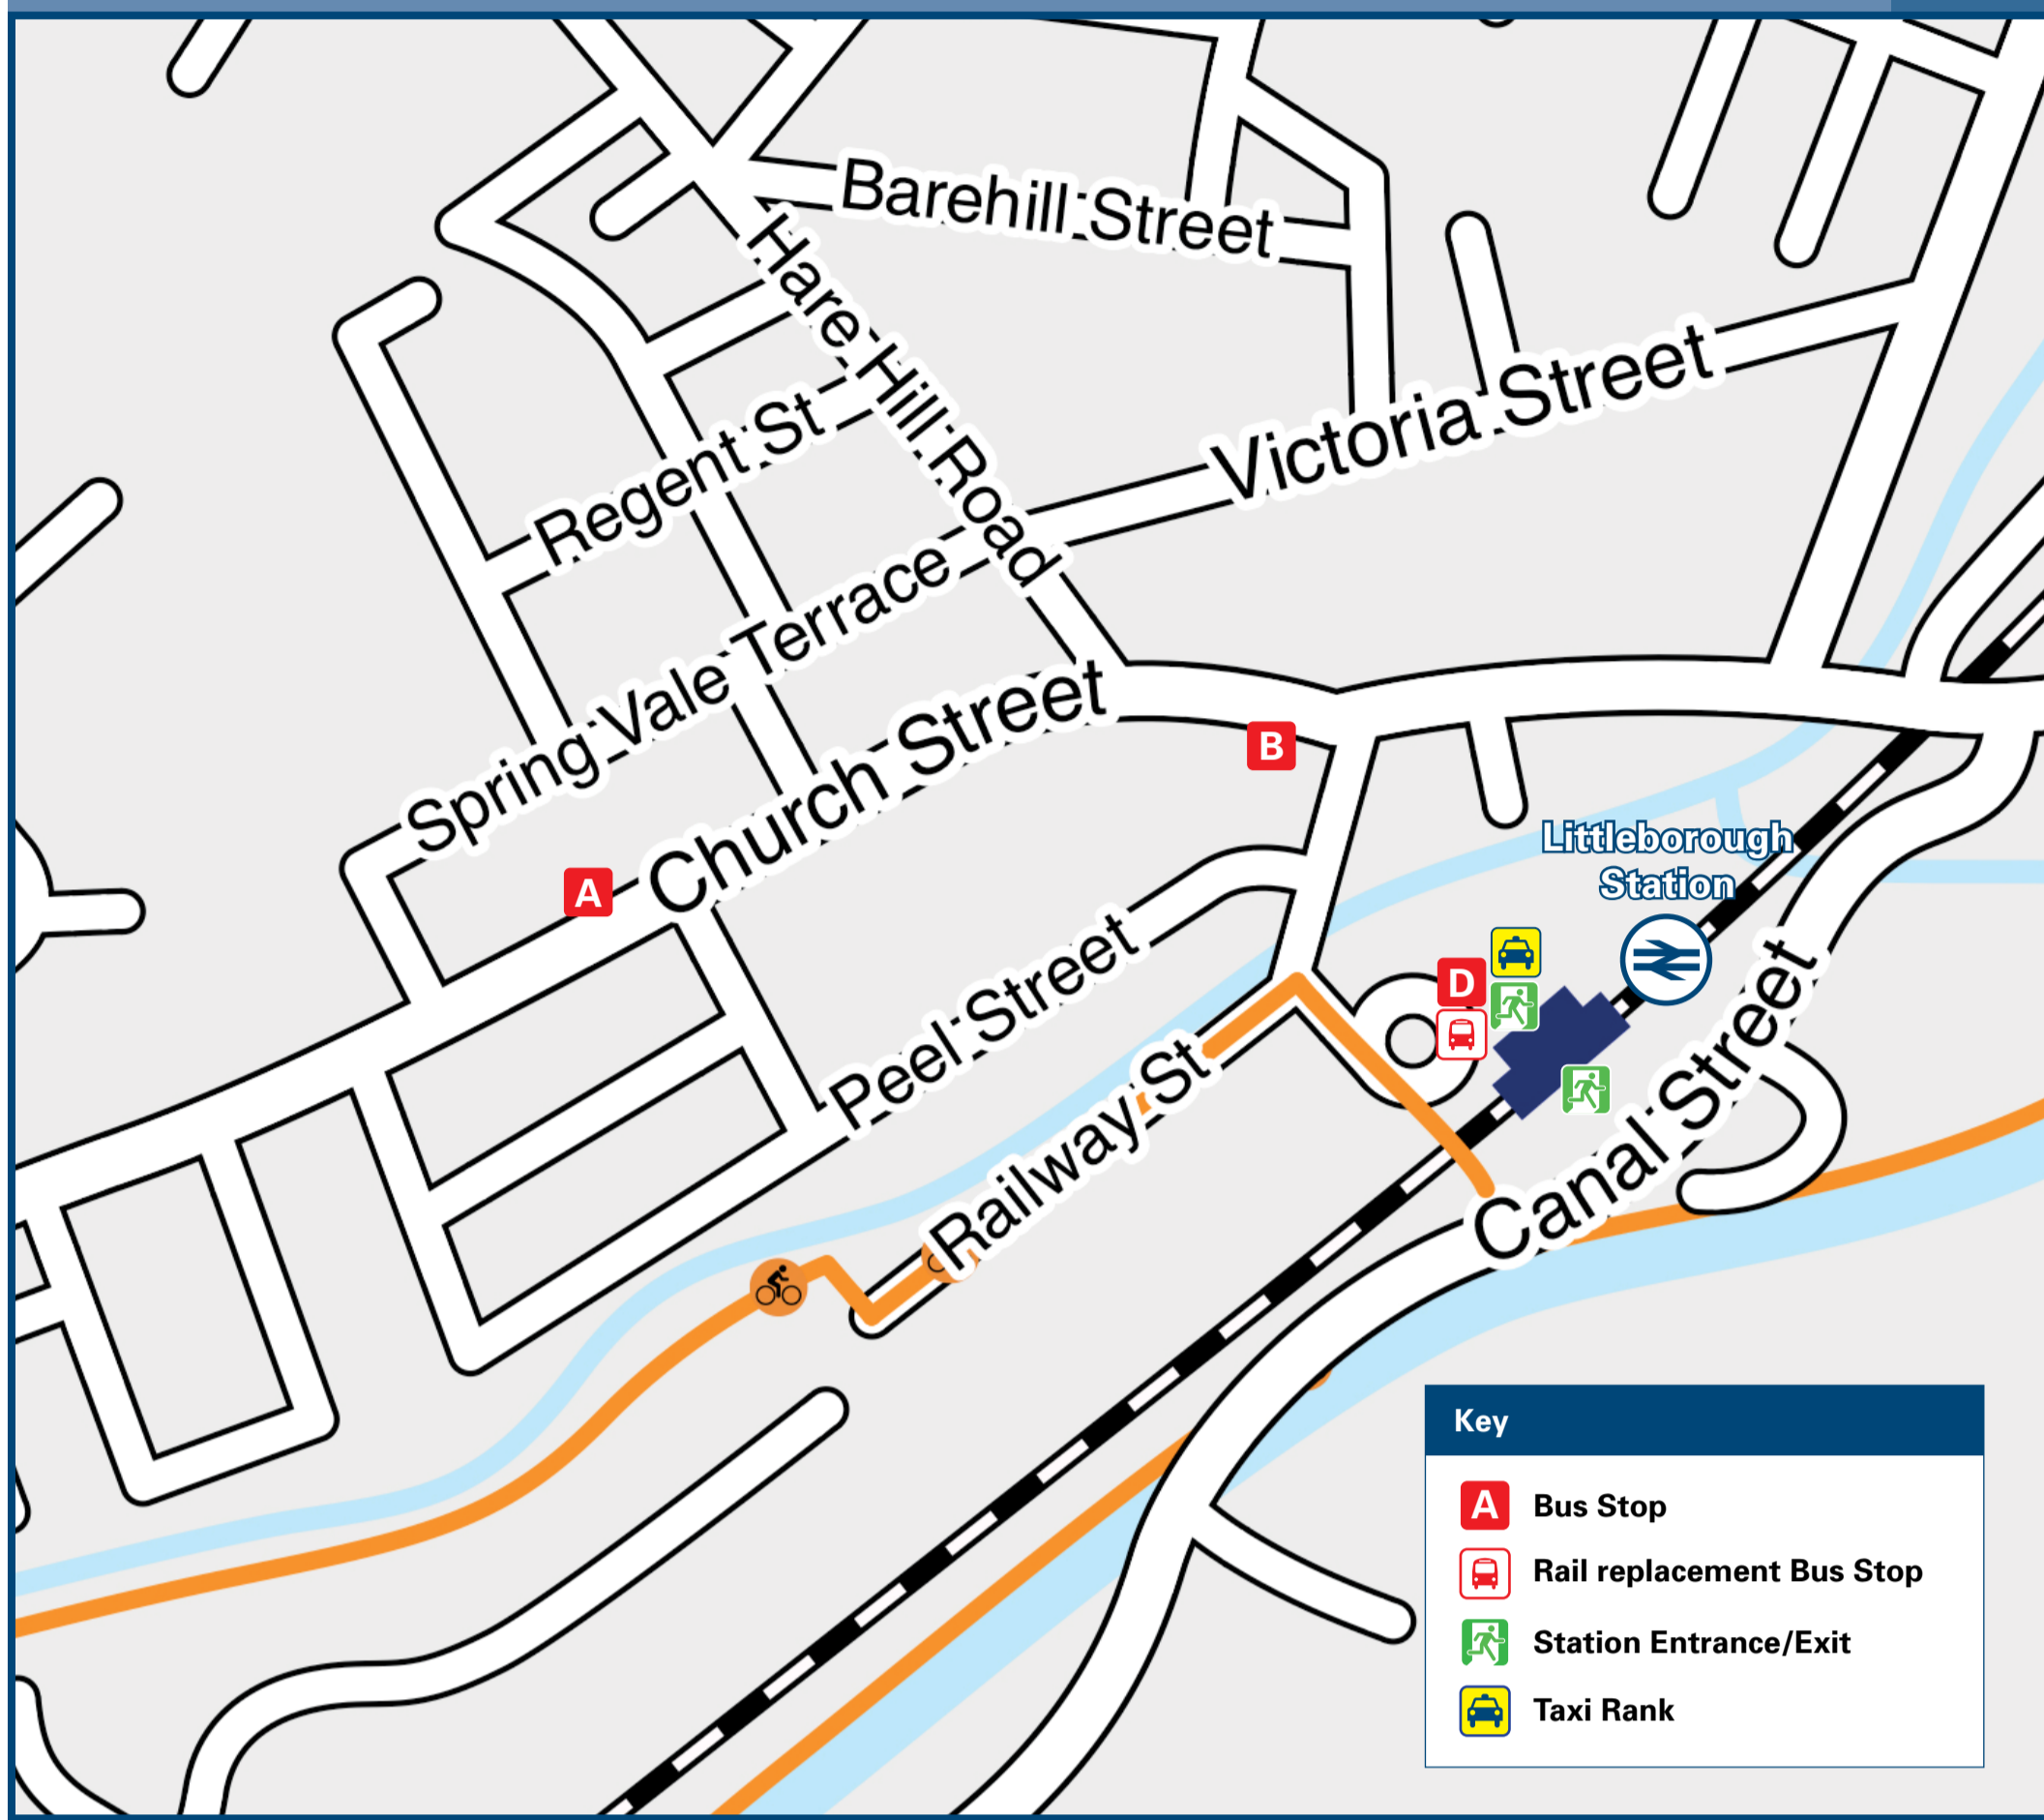

Littleborough Station

Onward Travel Information

Buses and Taxis

Rail replacement buses depart from the bus turning circle outside the station entrance.