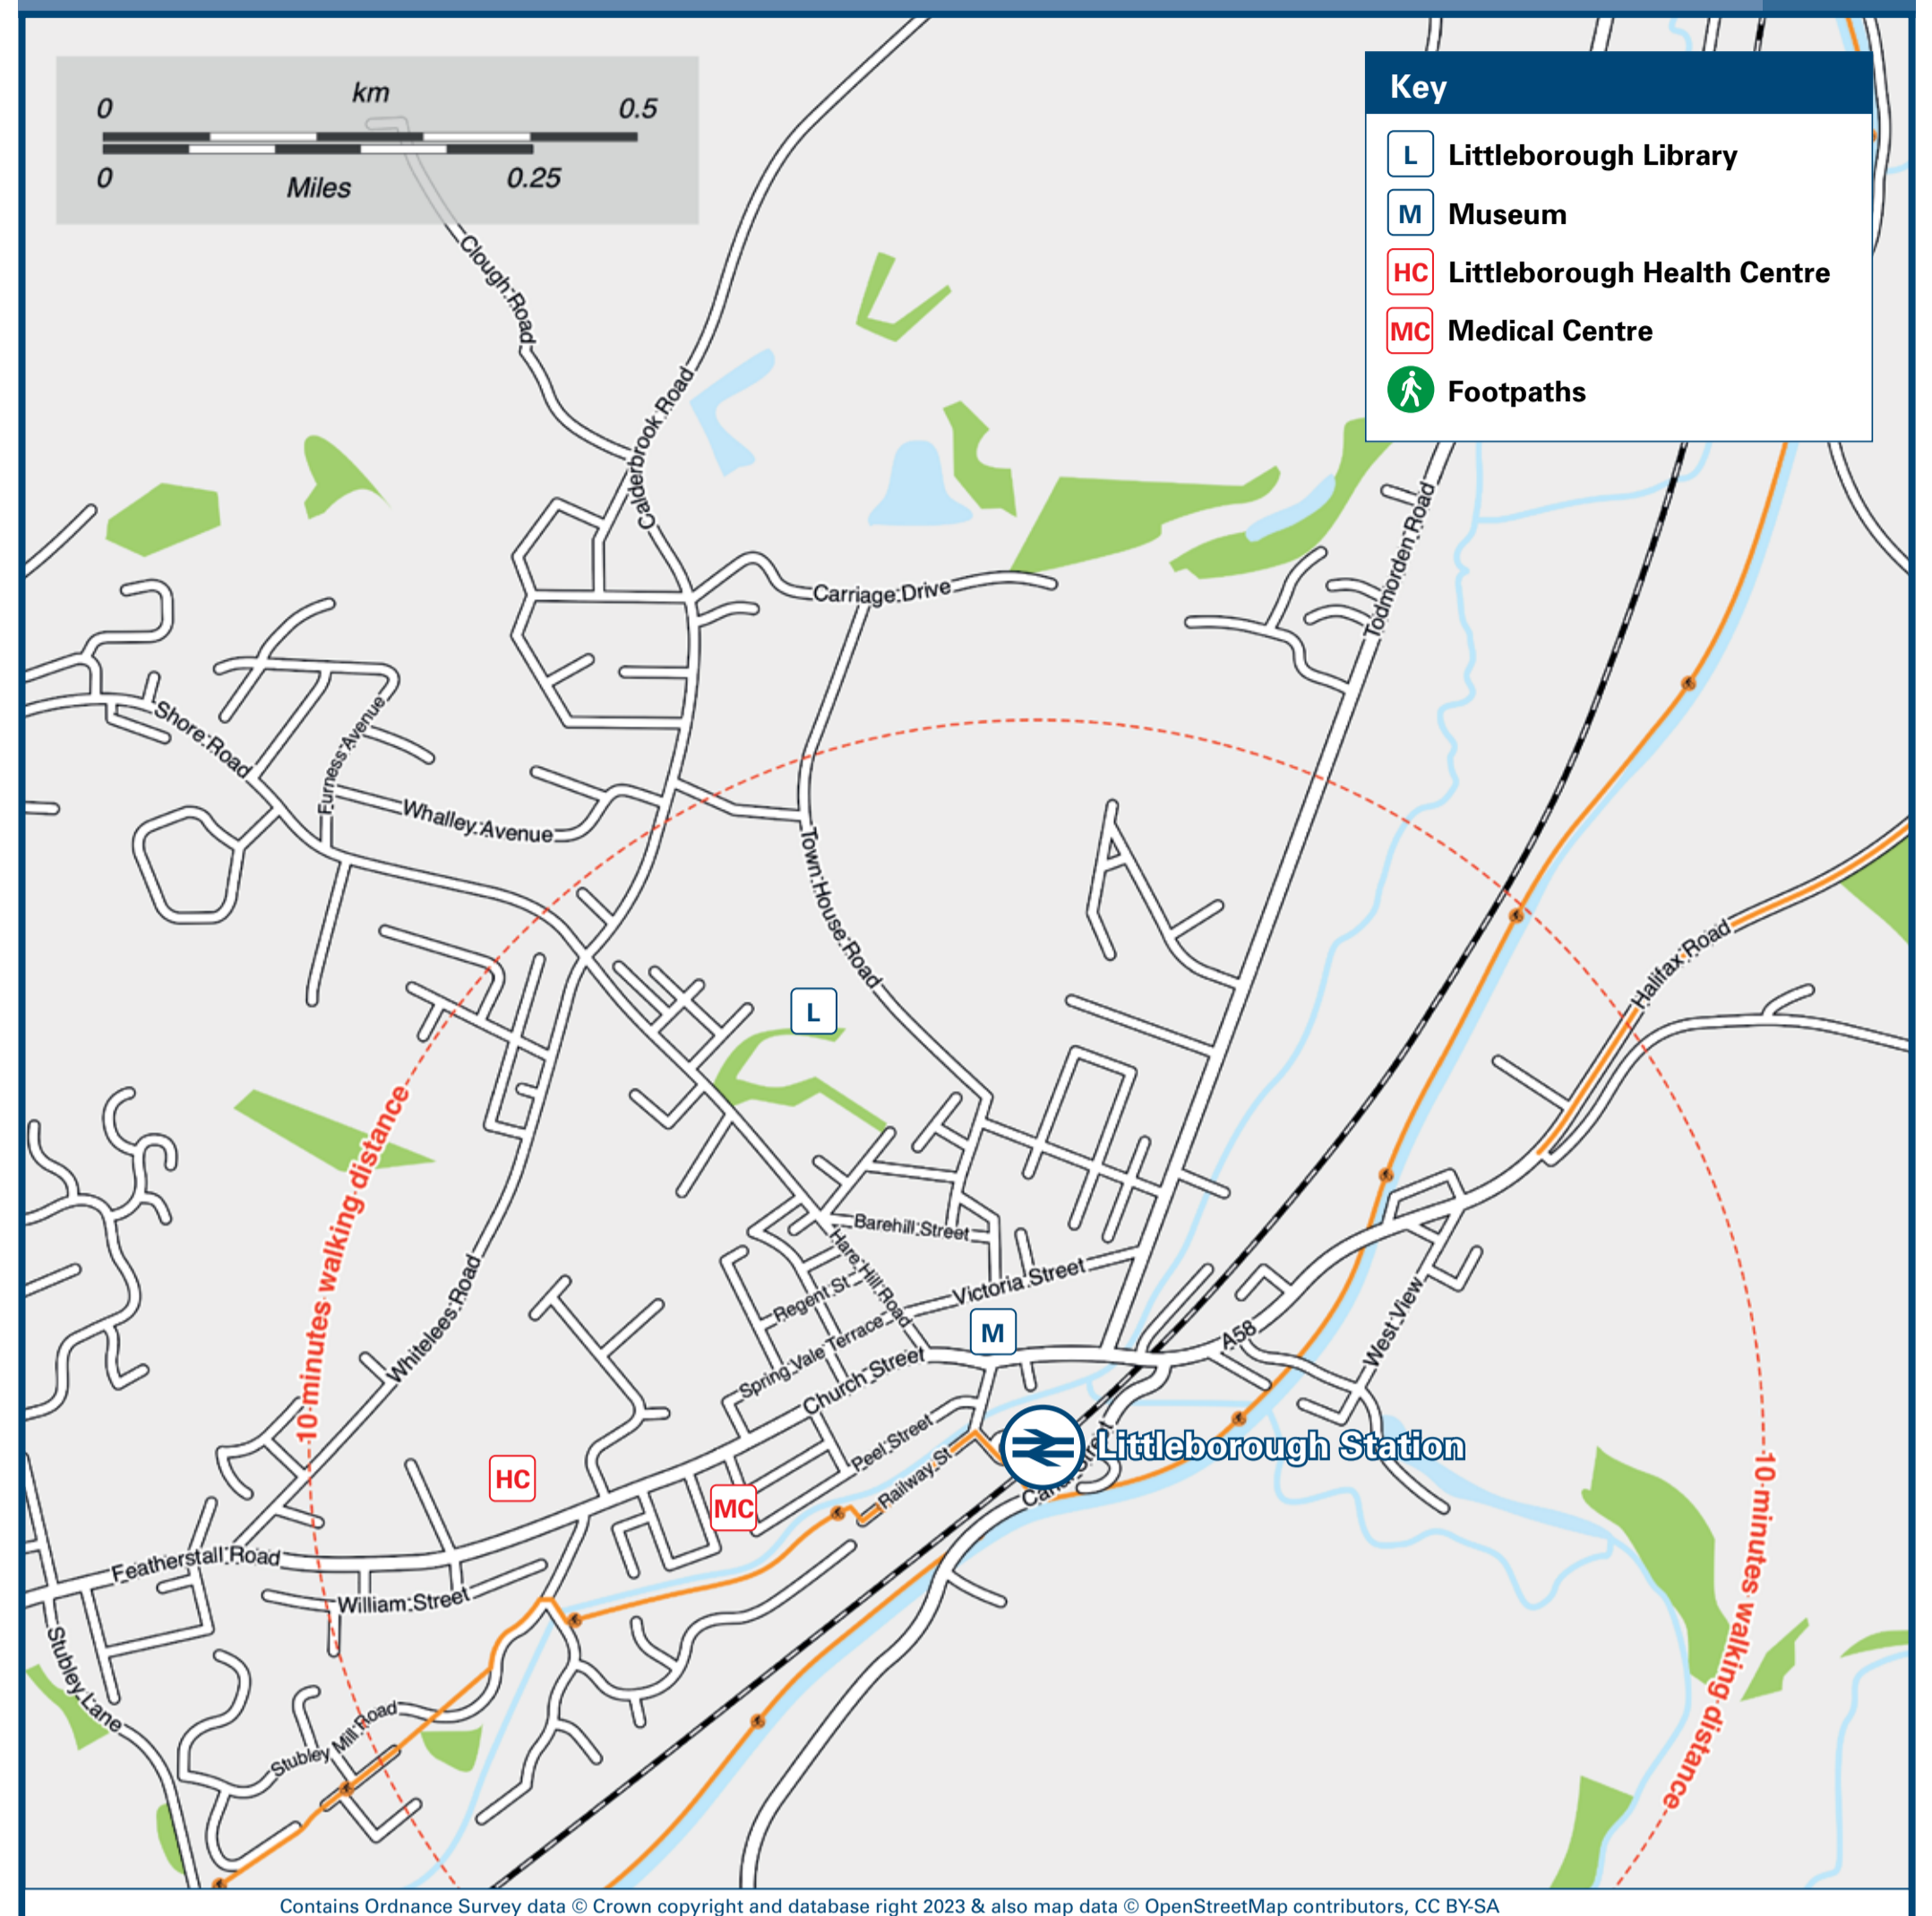

Local area map

Main destinations by bus

(Data correct at December 2023)

DESTINATION	BUS ROUTES	BUS STOP
Caldermoor (Calderbrook Road)	455, 457	D
Caldermoor (Clough Road)	455, 457	D
Dearnley	455, 457, 587, 590	B
	458	D
Eastwood	590	A
Great Howarth (Low Hill)	458	D
Halifax	587, 590	A
Hebden Bridge	590	A
Hollingworth Lake	456	D
Holt Estate (Kiln Lane)	455	B
Hurstead (Halifax Road)	457, 458, 587, 590	B
	456, 458	D

DESTINATION	BUS ROUTES	BUS STOP
Milnrow	455	B
Mytholmroyd	590	A
Newbold	455	B
Ripponden	587	A
Rochdale	455, 587, 590	B
	456, 458	D
Shore (Shore Road)	455, 457	D
Smallbridge	456, 458	D
	457, 587, 590	B
Smithy Bridge	455	B
	456, 458	D
Sowerby Bridge	587	A

DESTINATION	BUS ROUTES	BUS STOP
Stansfield (Frobisher Road)	455, 457	D
Stubley (Starring Way)	458	D
Summit	590	A
Todmorden	590	A
Walsden	590	A
Wardle	456, 458	D

Notes

Bus route 455 operates daytime Mondays to Saturdays.
Bus routes 456, 457, 458, 587 and 590 operate daily, including Sundays and public holidays.
For bus times please see bus stop timetables or contact Traveline on 0871 200 22 33.
Direct trains operate to this destination from this station.

Taxis

Littleborough station is served by a taxi rank or cab office. Check availability before travelling, and pre-book if necessary. Please consider using the following local operators: (Inclusion of this number doesn't represent any endorsement of the taxi firm)

Littleborough Private Hire
01706 377 877

New Line & Phoenix Taxis
01706 633 335

Rochdale Town Taxis
01706 750 750

Further information about all onward travel

Local Cycle Info rochdale.gov.uk For more information about cycle routes.	National Cycle Info sustrans.org.uk Sustrans is the UK's leading sustainable transport charity.	Bus Times See timetable displays at bus stops. www.traveline.info 0871 200 22 33 calls cost 13p per minute plus your phone company's access charge	NextBuses Find the bus times for your stop. Search for a bus stop by entering a postcode, street & town or a stop name & town.	PlusBus plusbus.info A discount price 'bus pass' that you buy with your train ticket. It gives you unlimited bus travel around your chosen town, on participating buses.

National Rail Enquiries

Online nationalrail.co.uk	NRE App Free National Rail Enquiries app for iOS and Android	Social Media facebook.com/nationalrailenq @nationalrailenq	Alert Me You can sign up to Alert Me messages on the National Rail Enquiries website where you can receive train and platform notifications directly to your smart phone. nationalrail.co.uk/alertme	Contact Centre 03457 48 49 50 Calls cost no more than calls to geographic numbers (01 or 02) and may be recorded.	PlusBike nationalrail.co.uk/plusbike For more information.