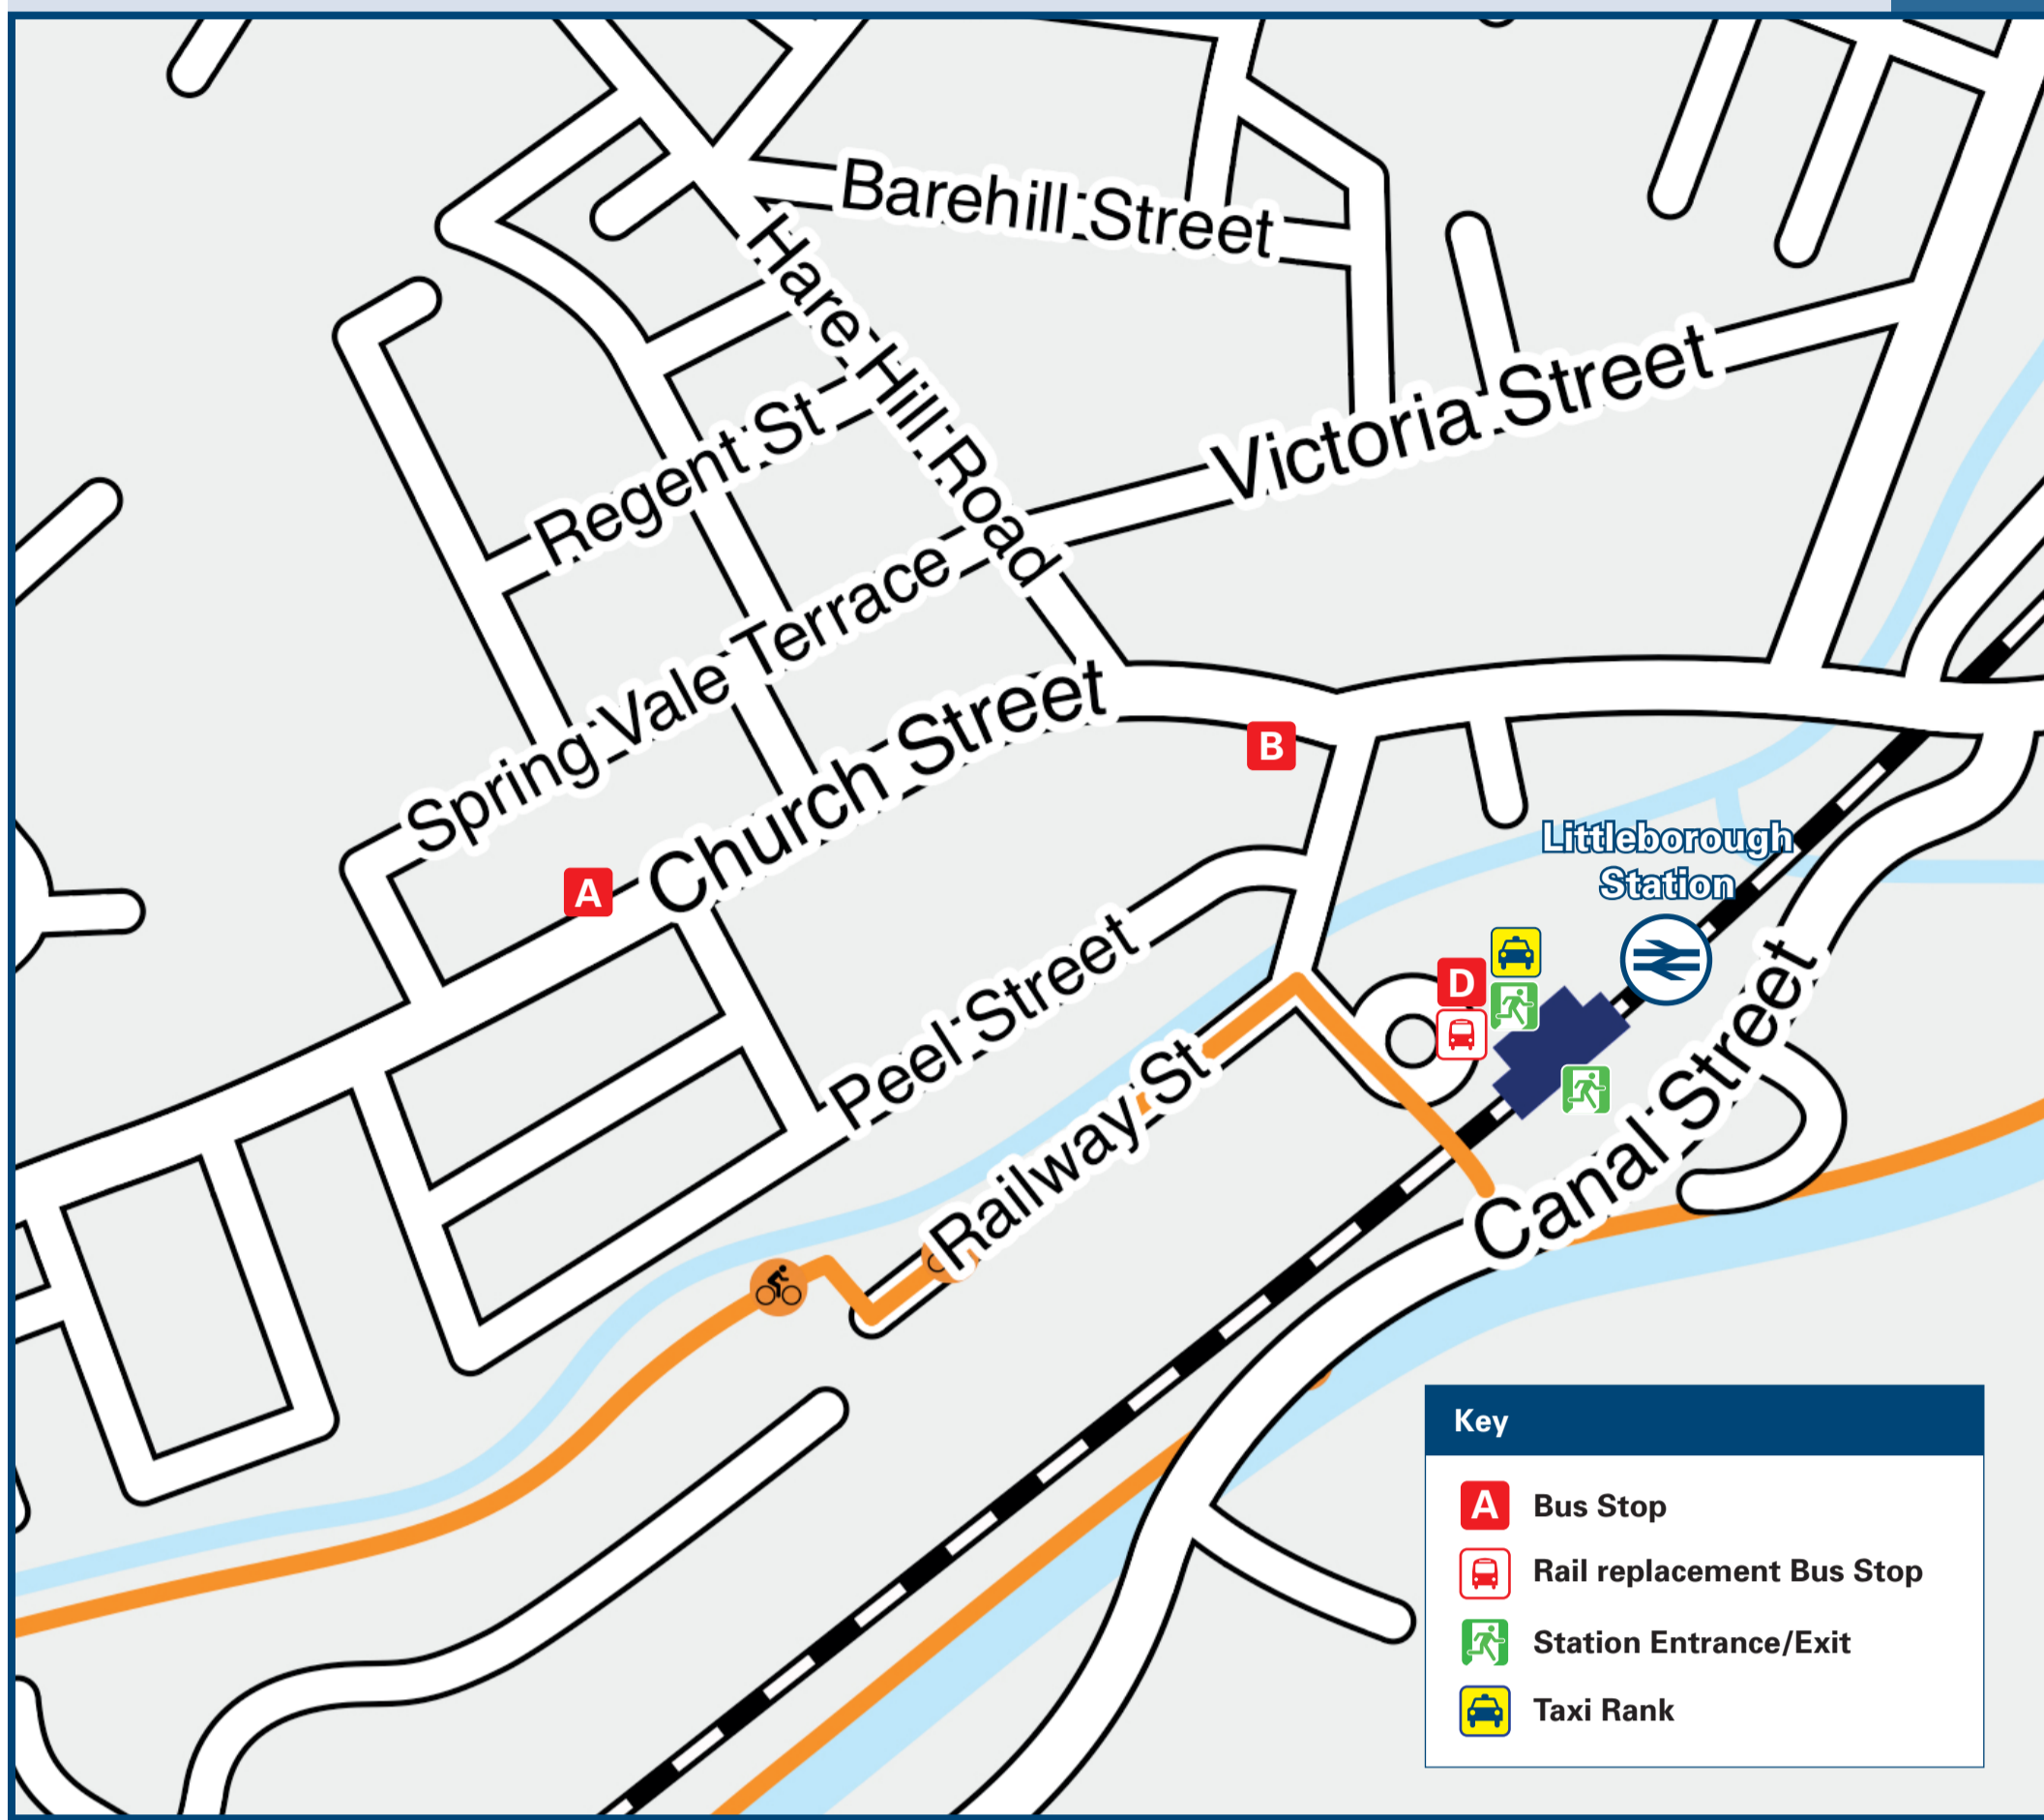

Littleborough Station

Onward Travel Information

Buses and Taxis

Rail replacement buses pick up / drop off at the bus turning circle outside the station entrance.

Local area map

Main destinations by bus

(Data correct at February 2026)

DESTINATION	BUS ROUTES	BUS STOP
Caldermoor (Calderbrook Road)	455#, 457	D
Caldermoor (Clough Road)	455#, 457	D
Dearnley	455#, 457, 587, 590	B
	458	D
Eastwood	590	A
Great Howarth (Low Hill)	456, 458	D
Halifax	587, 590	A
Hebden Bridge	590	A
Hollingworth Lake	456	D
Holt Estate (Kiln Lane)	455#	B
Hurstead (Halifax Road)	457, 458, 587, 590	B
	456, 458	D

DESTINATION	BUS ROUTES	BUS STOP
Milnrow	455#	B
Mytholmroyd	590	A
Newbold	455#	B
Ripponden	587	A
Rochdale	455#, 457, 587, 590	B
	456, 458	D
Shore (Shore Road)	455#, 457	D
Smallbridge	456, 458	D
	457, 587, 590	B
Smithy Bridge	455#	B
	456	D
Sowerby Bridge	587	A

DESTINATION	BUS ROUTES	BUS STOP
Stansfield (Frobisher Road)	455#, 457	D
Stubley (Starring Way)	458	D
Summit	590	A
Todmorden	590	A
Walsden	590	A
Wardle	456, 458	D

Notes

Bus route 455 operates a daytime service on Mondays to Saturdays, only. No evenings or Sundays service.