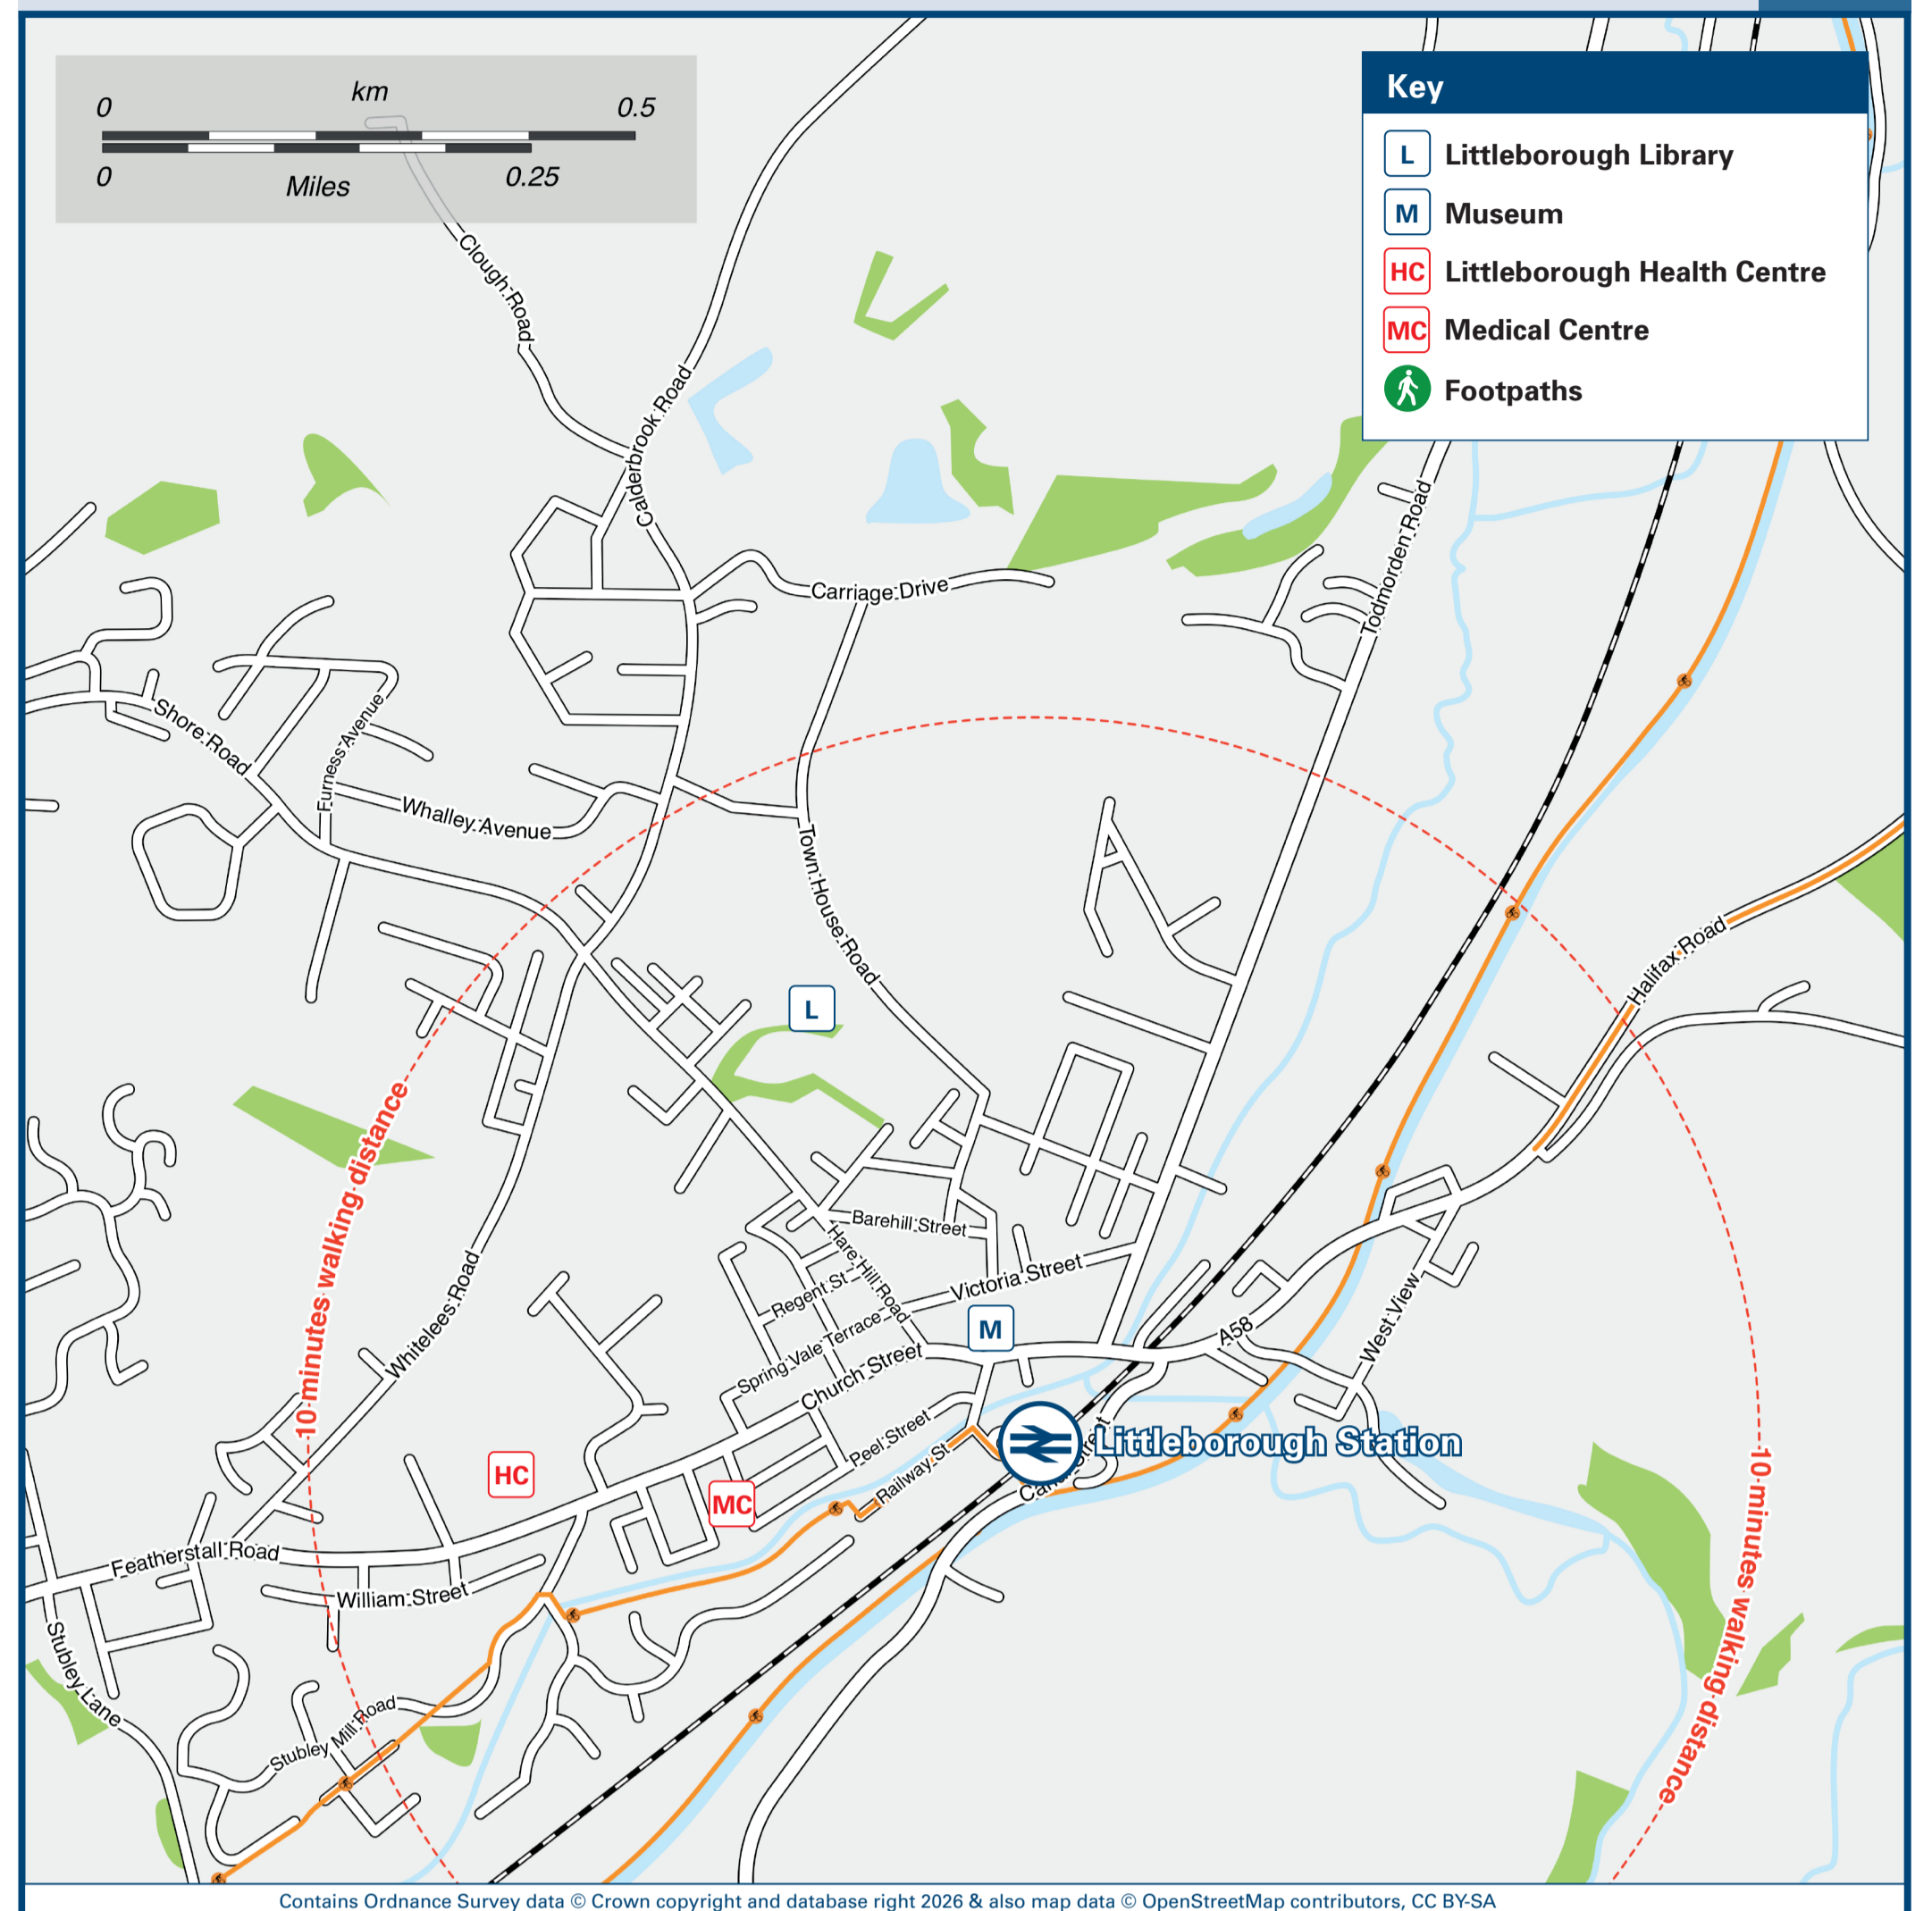

Littleborough Station

Onward Travel Information

Buses and Taxis

Rail replacement buses pick up / drop off at the bus turning circle outside the station entrance.

Local area map

Main destinations by bus

(Data correct at February 2026)

DESTINATION	BUS ROUTES	BUS STOP
Caldermoor (Calderbrook Road)	455#, 457	D
Caldermoor (Clough Road)	455#, 457	D
Dearnley	455#, 457, 587, 590	B
	458	D
Eastwood	590	A
Great Howarth (Low Hill)	456, 458	D
Halifax	587, 590	A
Hebden Bridge	590	A
Hollingworth Lake	456	D
Holt Estate (Kiln Lane)	455#	B
Hurstead (Halifax Road)	457, 458, 587, 590	B
	456, 458	D

DESTINATION	BUS ROUTES	BUS STOP
Milnrow	455#	B
Mytholmroyd	590	A
Newbold	455#	B
Ripponden	587	A
Rochdale	455#, 457, 587, 590	B
	456, 458	D
Shore (Shore Road)	455#, 457	D
Smallbridge	456, 458	D
	457, 587, 590	B
Smithy Bridge	455#	B
	456	D
Sowerby Bridge	587	A

DESTINATION	BUS ROUTES	BUS STOP
Stansfield (Frobisher Road)	455#, 457	D
Stubley (Starring Way)	458	D
Summit	590	A
Todmorden	590	A
Walsden	590	A
Wardle	456, 458	D

Notes

Bus route 455 operates a daytime service on Mondays to Saturdays, only. No evenings or Sundays service.