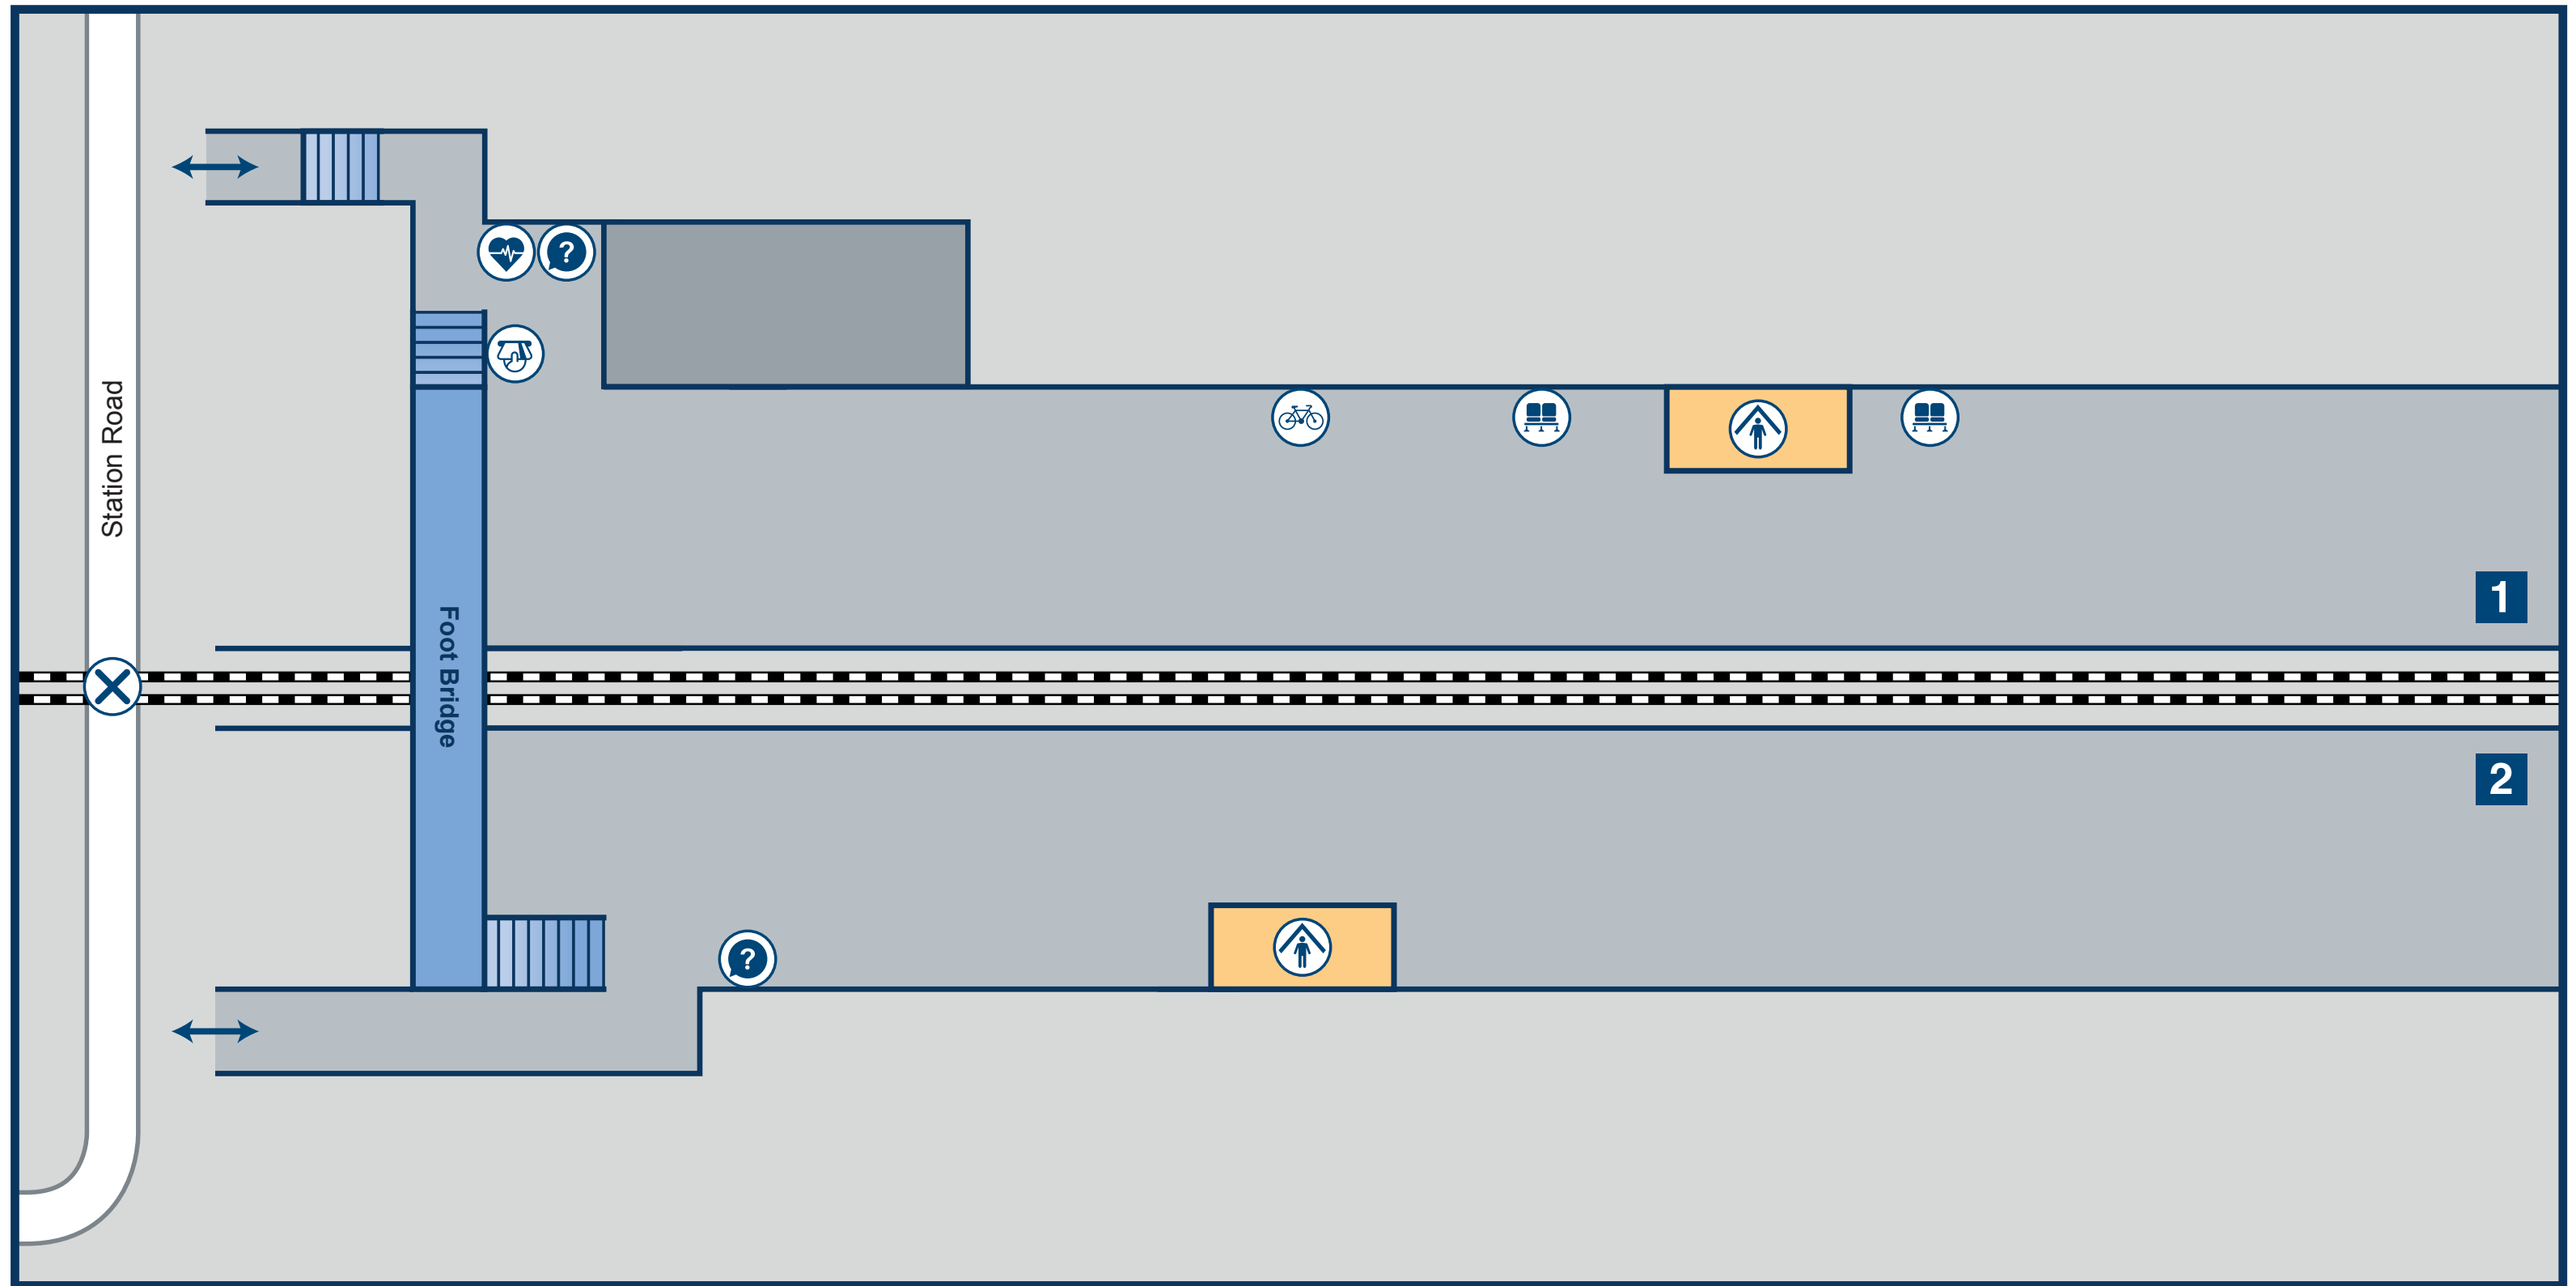

Cuxton Station Plan

Key

Cycle Rack

Defibrillator

Entrance / Exit

Help Point

Platform

Seats

Shelter

Ticket Machine