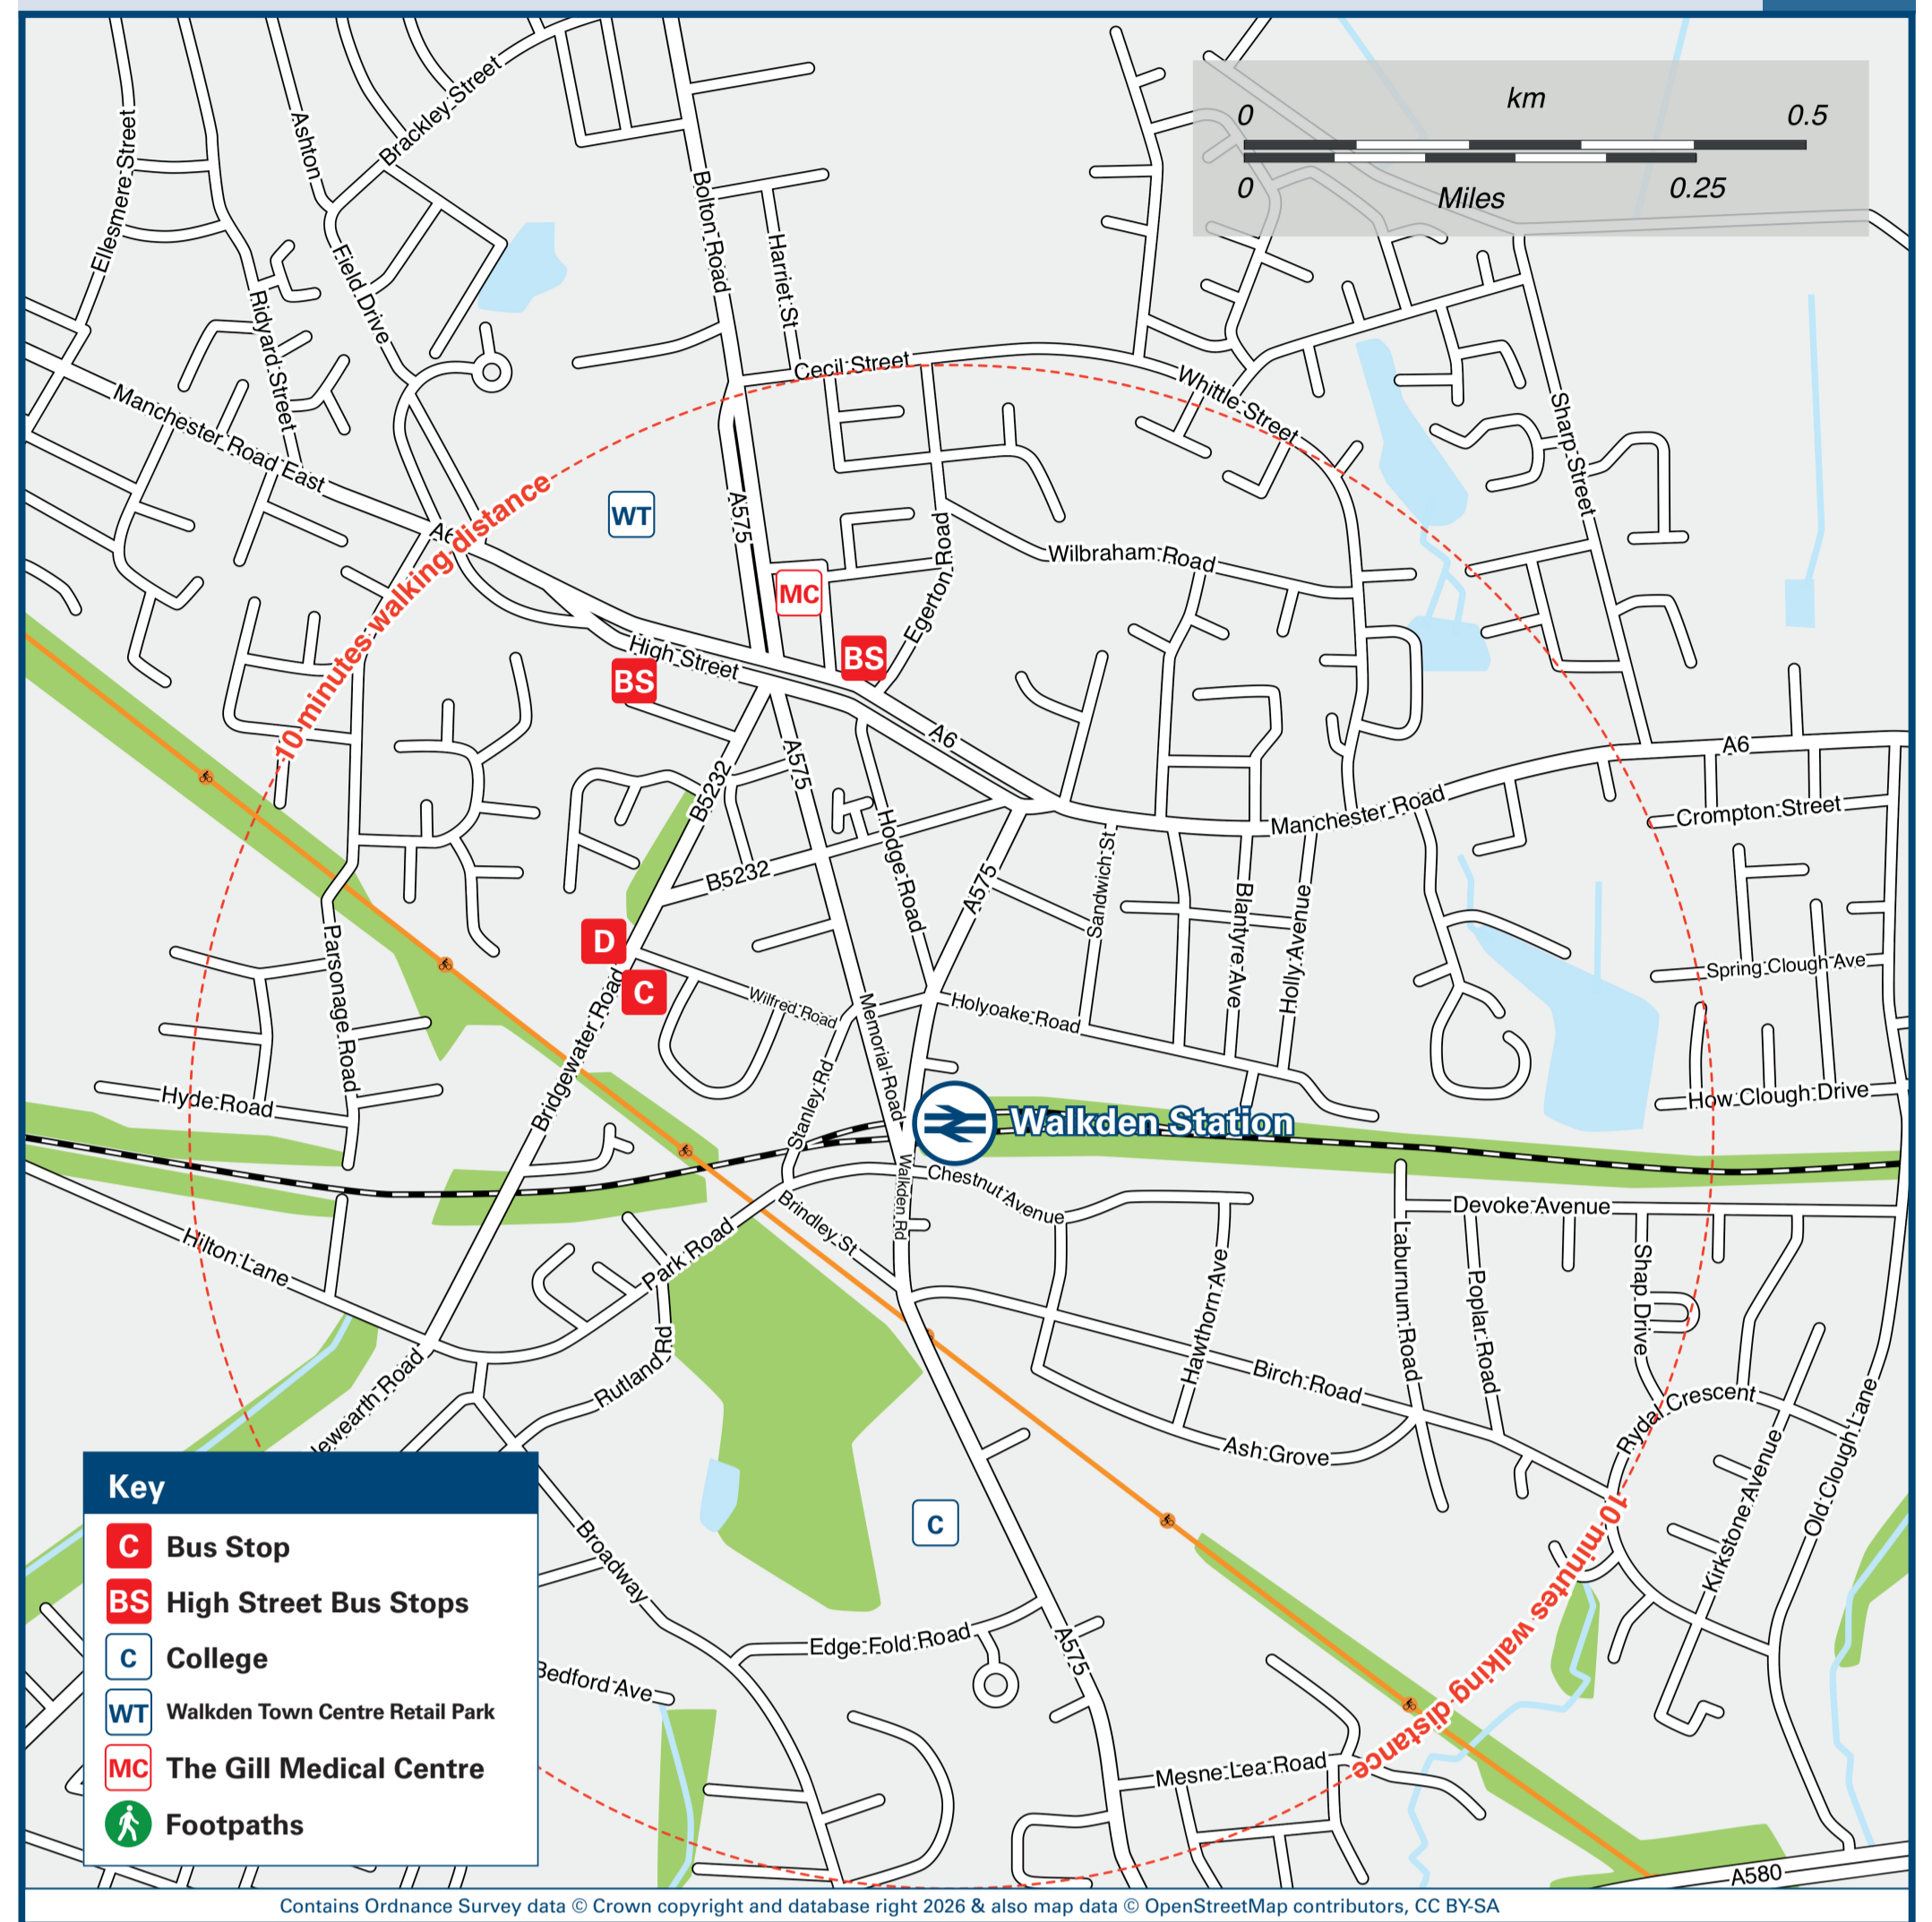

Walkden Station

Onward Travel Information

Buses

Rail replacement buses Pick Up / Drop Off at the bus stop outside the station on Walkden Road under the bridge. (Both Directions)

Local area map

Main destinations by bus

(Data correct at February 2026)

DESTINATION	BUS ROUTES	BUS STOP
Astley	553	C
Barton-upon-Irwell	20	B
Bolton	20	A
Boothstown	29*	A
Deane	553	C
Eccles Interchange	20	B
Ellenbrook	553	C
Farnworth	553	D
Greenheys (Manchester Road)	20	A
Higher Green	553	C
Little Hulton	20	A
Logistics North	553	D
Logistics North	20	A

DESTINATION	BUS ROUTES	BUS STOP
Walkden (Town Centre) #	20	A
Walkden (Town Centre) #	29**	B
Westwood Park	20	B
Winton	20	B
Worsley	20	B

Notes

Bus routes 20 & 553 operate daily services.
For bus times and days of operation please contact Traveline on www.traveline.info or call: 0871 200 22 33

It's a 10 minutes walk from this station via Memorial Road to Walkden Town Centre, see the Local area map for directions.

Additional bus services operate from Walkden Town Centre, High Street and Manchester Road bus stops, contact Traveline for details.