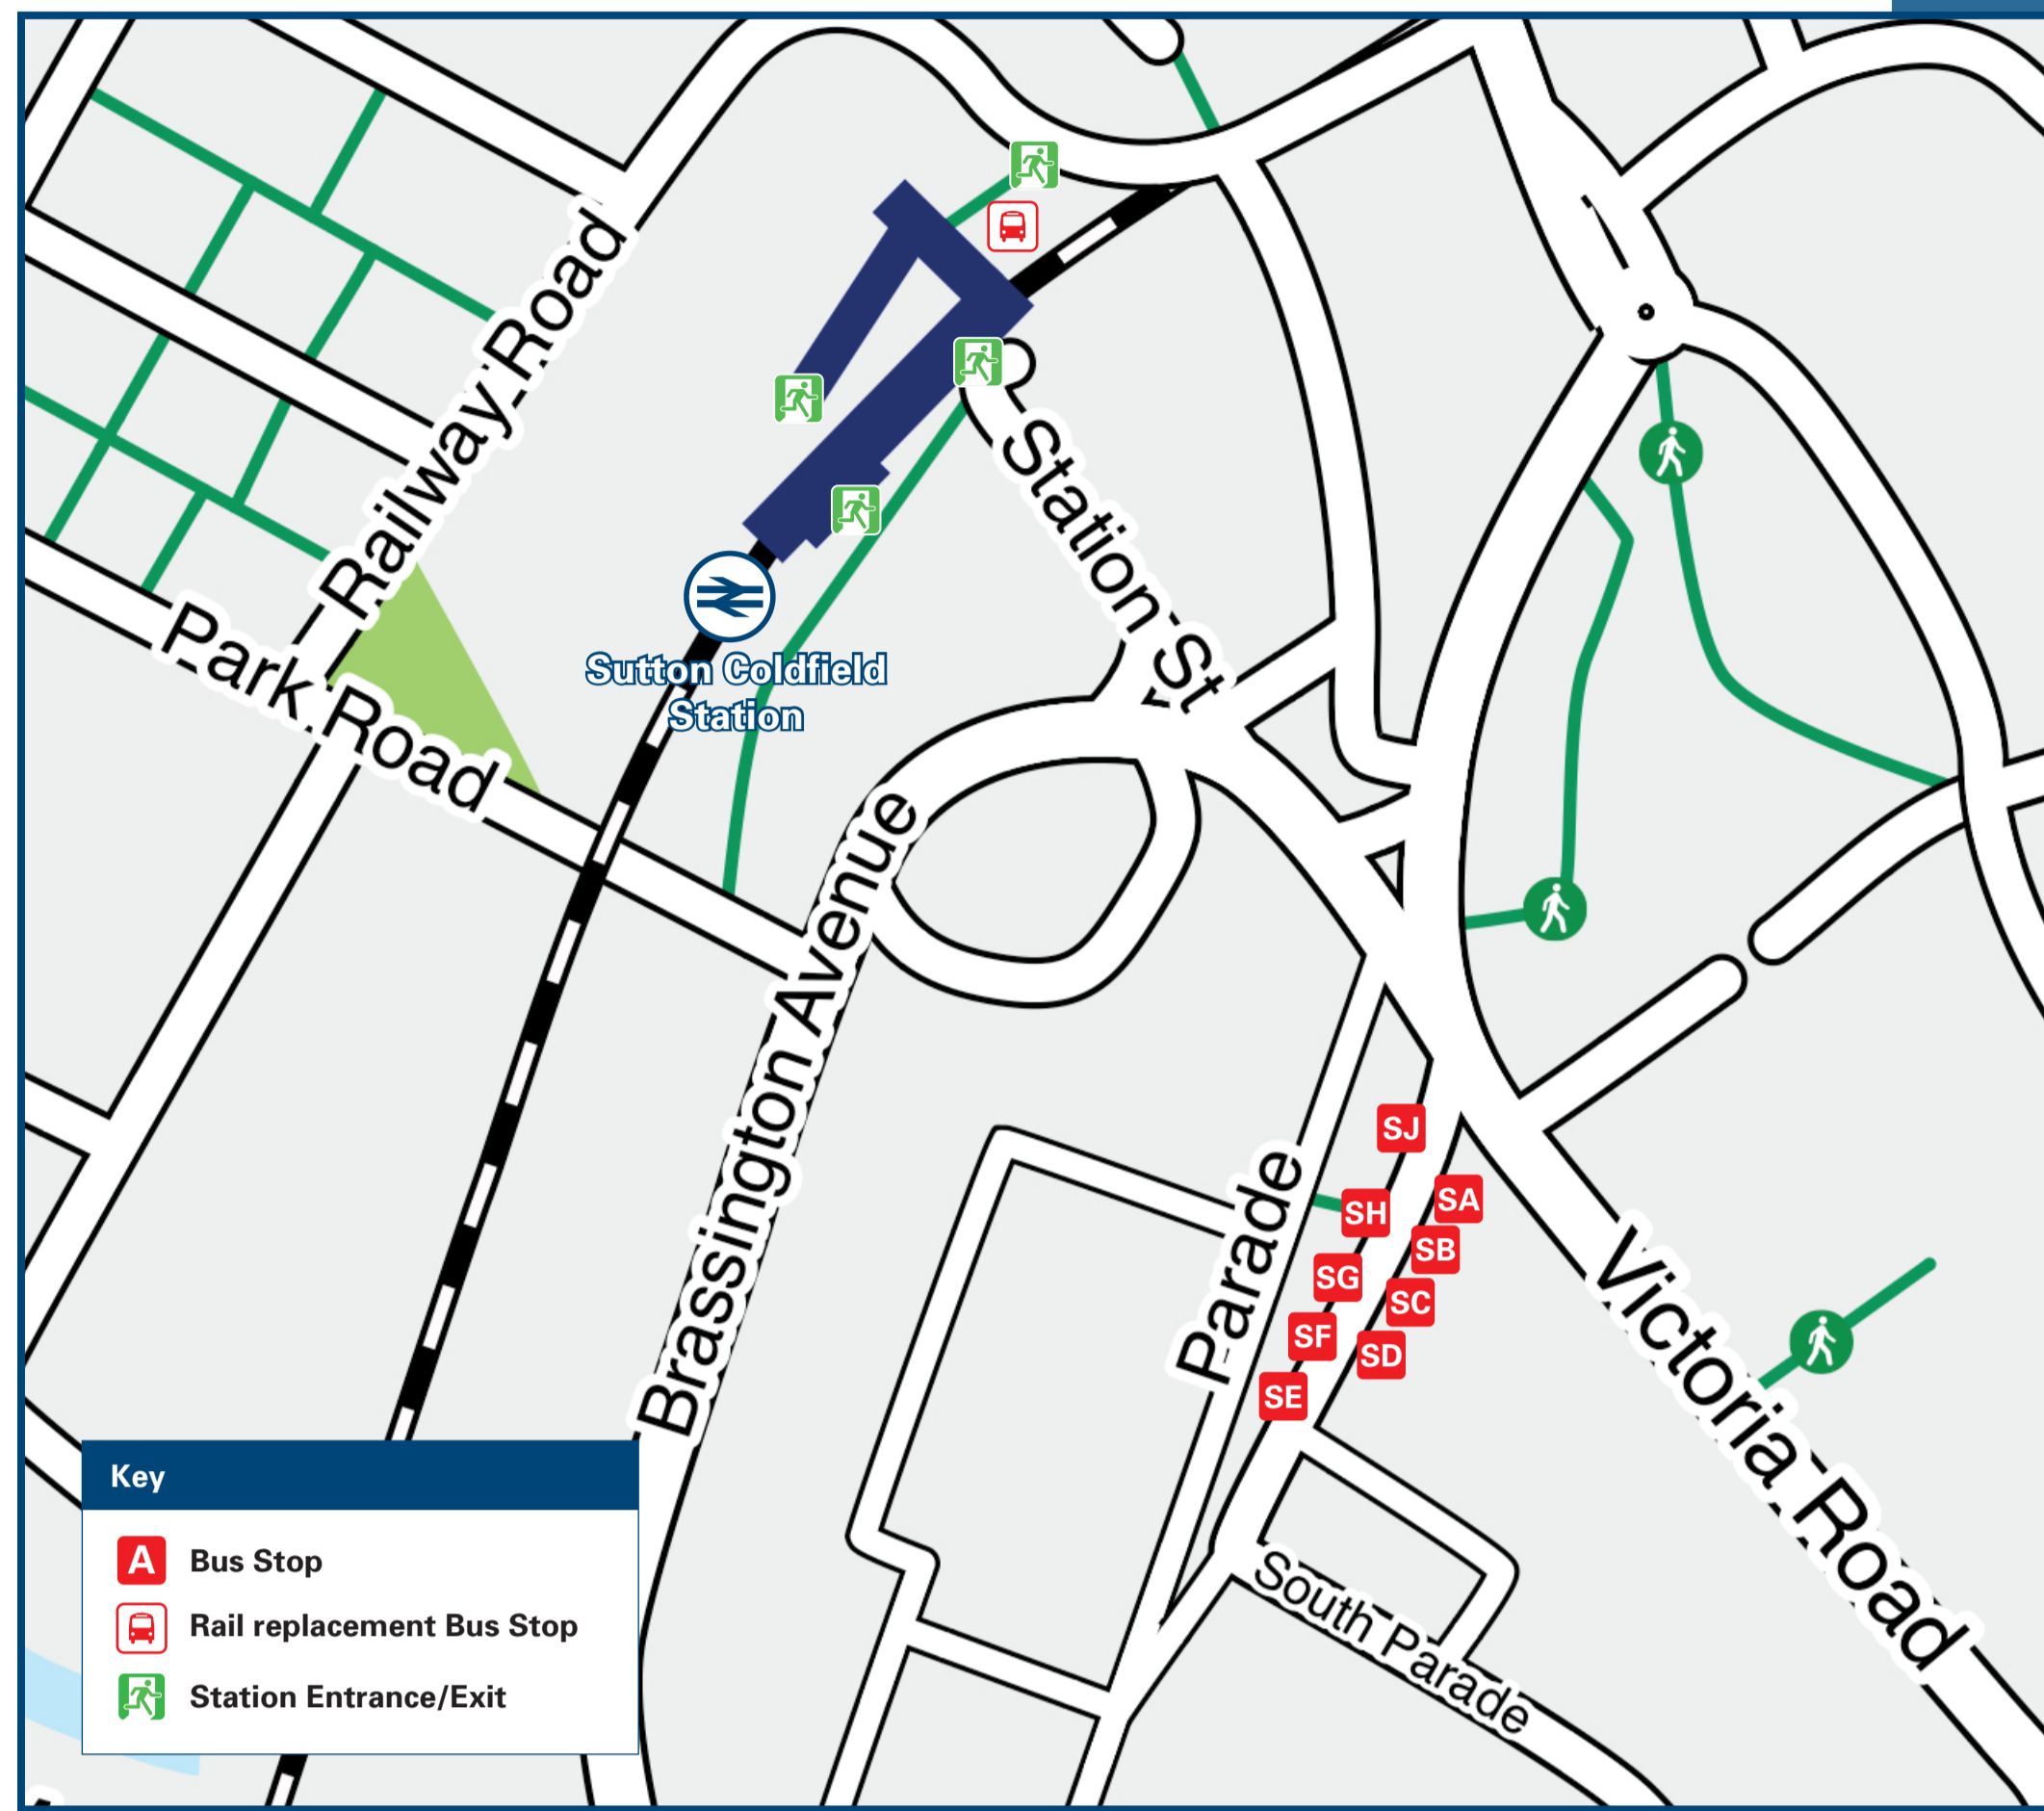

Sutton Coldfield Station

Onward Travel Information

Buses

Rail replacement buses/coaches collect from the short-stay car park at the front of the station.