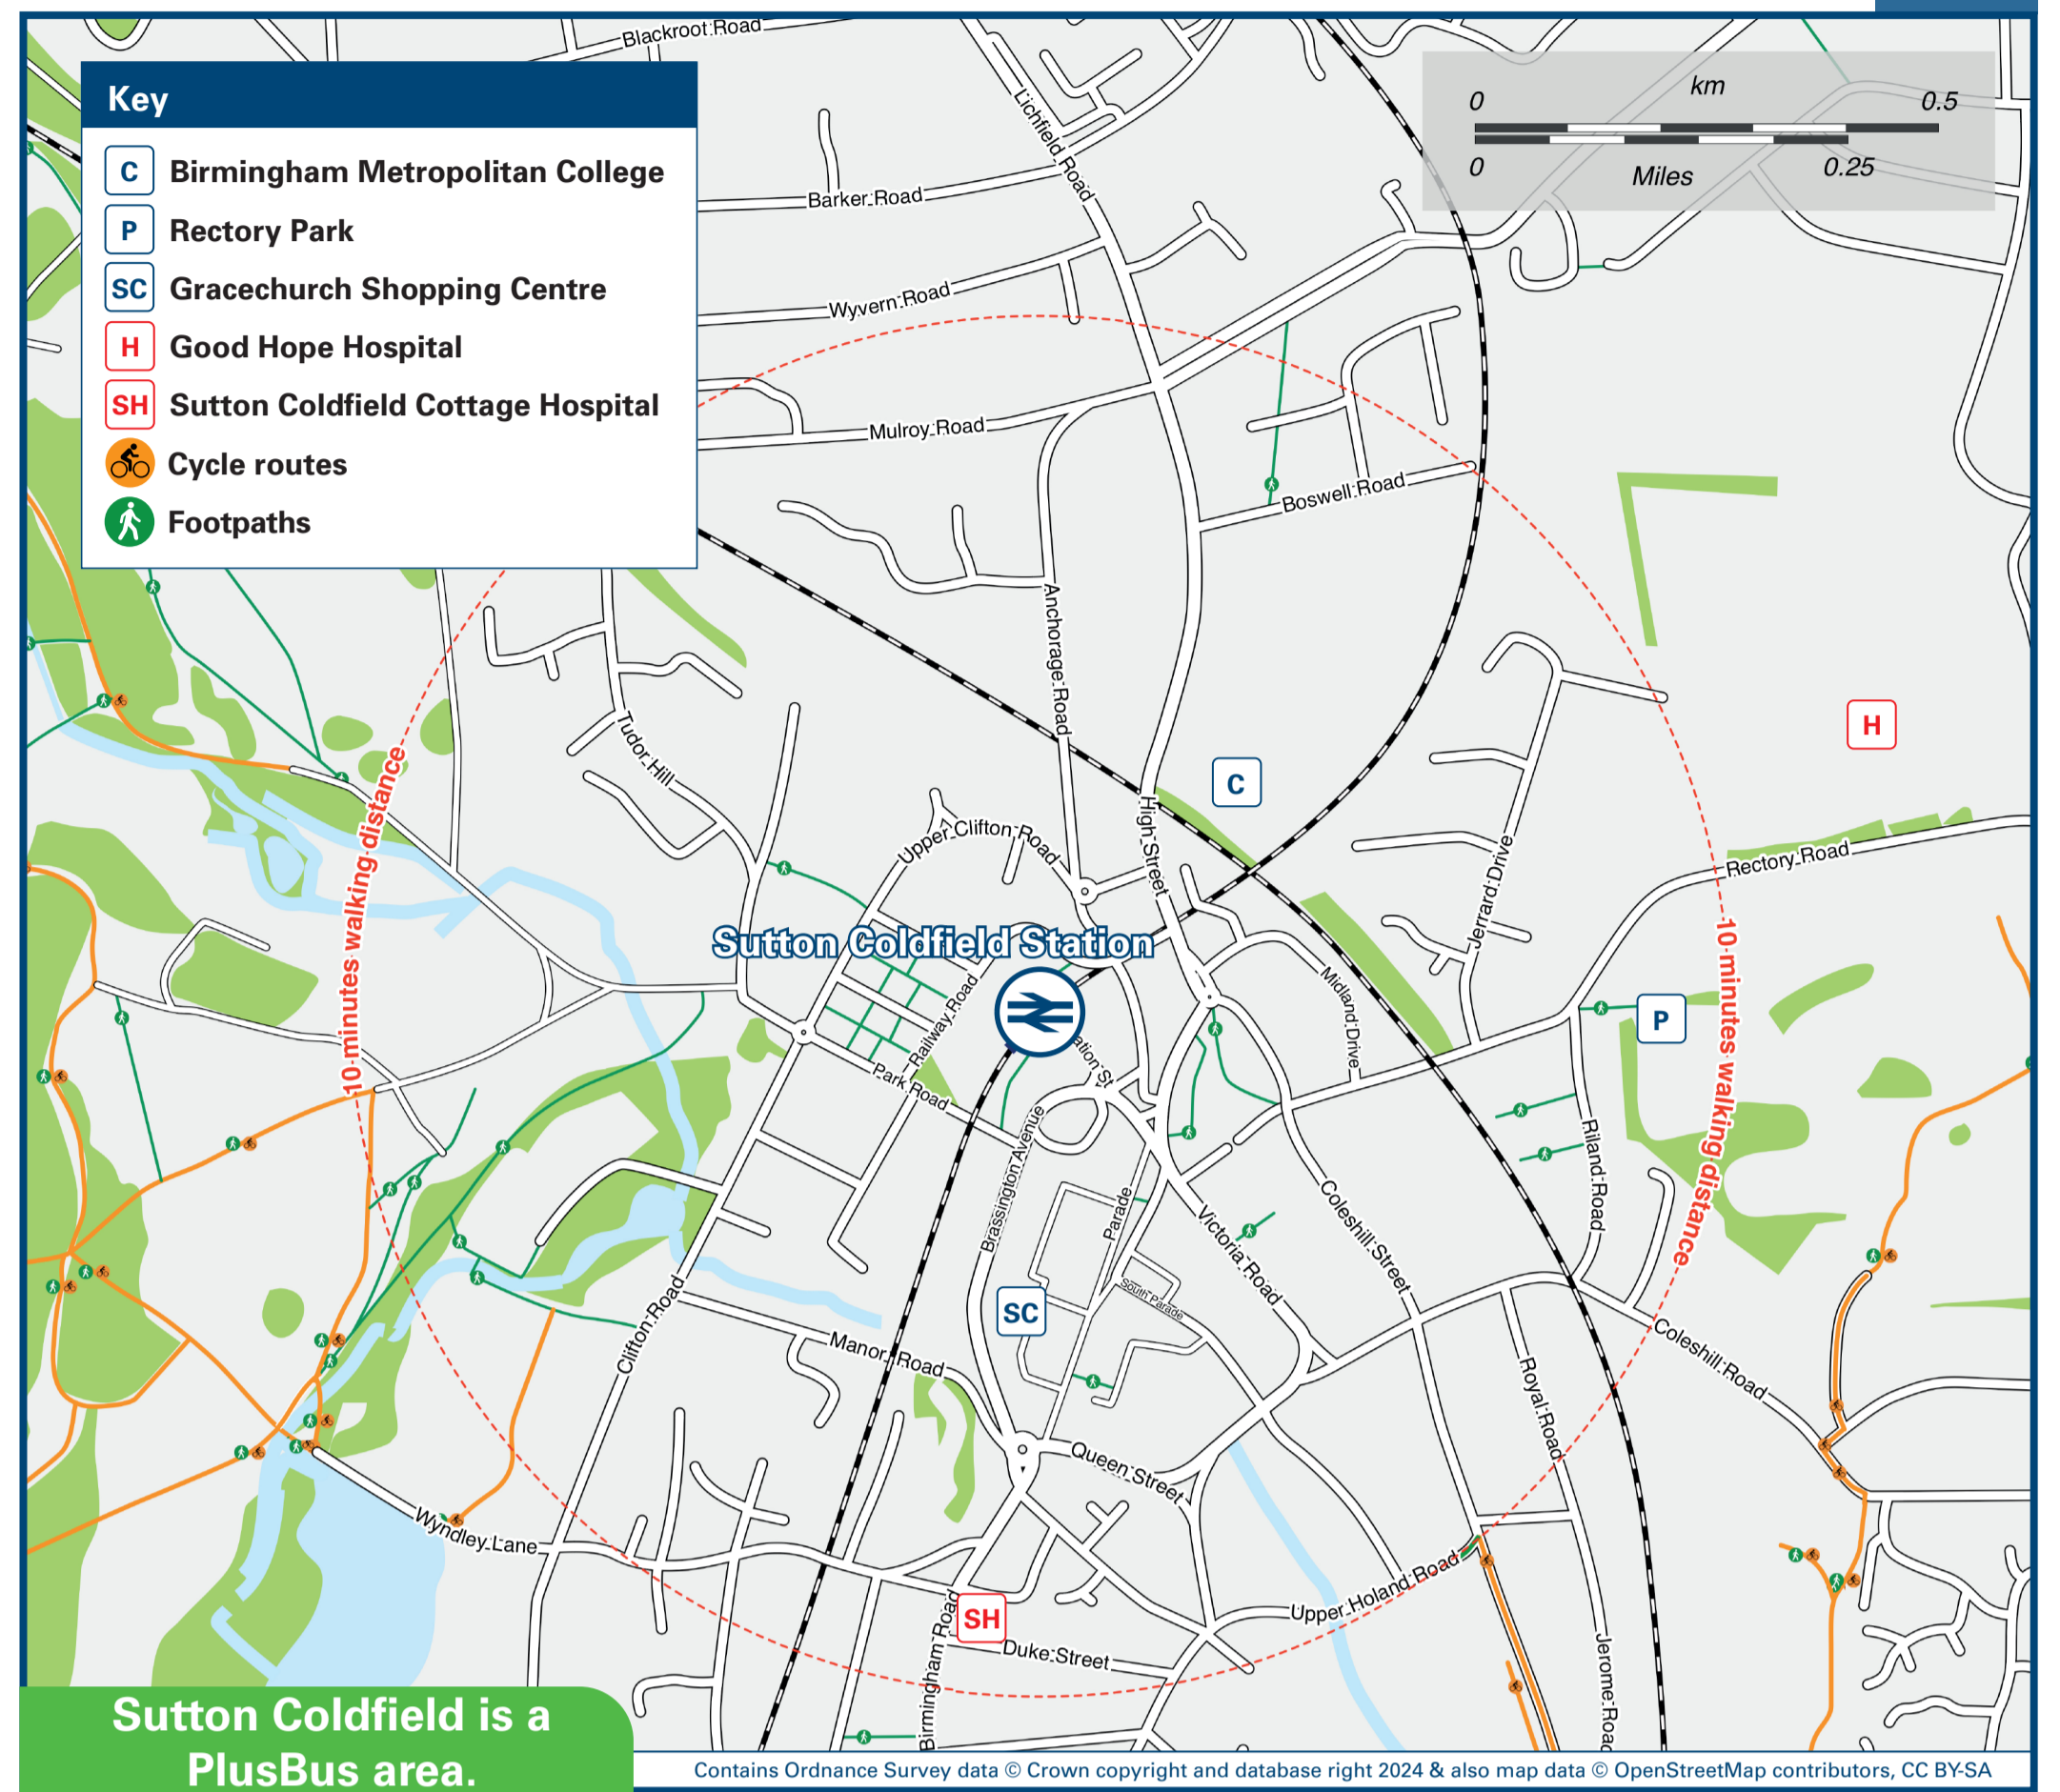

Local area map

Sutton Coldfield is a PlusBus area.

PlusBus is a discount price 'bus pass' that you buy with your train ticket. It gives you unlimited bus travel around your chosen town, on participating buses. Visit www.plusbus.info

Main destinations by bus

(Data correct at July 2024)

DESTINATION	BUS ROUTES	BUS STOP
Aldridge	6	S J
	907	S A
Aston University	66	S B
	110, X3, X4, X5 X14, X15**	S D S G
Banners Gate	77, 77A*	S A
	907	S A
Birmingham (City Centre)	66	S B
	110, X3, X4, X5 X14, X15**	S D S G
Boldmere	77, 907	S A
	66	S B
	5 76*	S C S H
Buckland End	71	S H
Castle Vale/Castle Bromwich	71	S H
Chelmsley Wood (Interchange)	71	S H
Coleshill Parkway Station	76*	S H
Coleshill (Town Centre/High Street)	76*	S H
Curdworth	76*	S H
Erdington	66	S B
	77, 77A*	S H
	110, X3, X4, X5 X14, X15**	S D S G
Falcon Lodge	X4	S F
	X14	S G
Fazeley	110	S H
Foley Arms	77, 77A*	S A
	78*, 78A*	S J

DESTINATION	BUS ROUTES	BUS STOP
	(15 minutes walk - please see Local Area Map)	
Good Hope Hospital	X4	S F
	X14	S G
	71, 76*, 110 78A*	S H S J
Gravelly Hill	66	S B
	110, X3, X4, X5	S D
Hundred Acre	77, 77A*	S A
	78*, 78A*	S J
Kingshurst	71	S H
Kingstanding	5	S C
	78A*	S J
Little Aston	6, 78*, 78A*	S J
Mere Green	6, 78*, 78A*, X3, X5	S J
Minworth	71, 76*, 77, 77A*	S H
Nechells (Star City)	66	S B
New Oscott	5	S C
	77, 77A*, 907	S A
Perry Common	907	S A
Pheasey	5	S C
Pype Hayes	X14	S G
	77	S H
Reddip Heath	X4	S F
	X14, X15**	S G
	71, 76*, 77	S H
Roughley	78A*, X5	S J
Sandwell and District General Hospital	5	S C
Short Heath	66	S B
Streety	78*, 78A*	S J

DESTINATION	BUS ROUTES	BUS STOP
Tamworth	76*, 110	S H
Ventura Park	110	S H
Walmley	71, 76*, 77, 77A*	S H
	X14, X15**	S G
Walsall	6	S J
	77, 77A*	S A
Warren Farm	907	S A
Water Orton	76*	S H
West Bromwich	5	S C
	X4	S F
Whitehouse Common	X14	S G
	110	S H
	77, 77A*	S H
Yenton (Direct trains to Chester Road)	110, X3, X4, X5	S D
	66	S B

Notes

- PlusBus destination, please see below for details.
- Bus routes 5, 6, 66, 71, 77, 110, 907, X3, X4, X5 and X14 run daily, Mondays to Sundays.
- For bus times and other bus service enquiries, please see bus stop timetables or contact Network West Midlands or Traveline.
- Direct trains operate to this destination from this Station.
- Bus routes 76, 77A, 78 & 78A run limited Mondays to Saturdays services, only. No Sunday service.
- ** Bus route X15 runs limited journeys, Mondays to Fridays only.

Taxis

Sutton Coldfield Station has no taxi rank or cab office. Advance booking is essential, please consider using the following local operators: (Inclusion of this number doesn't represent any endorsement of the taxi firm)

Hotline Cars
0121 353 2121

Galaxy & Sutton Cars
0121 350 1000

Amo's Mercury Cars
0121 311 0000

Further information about all onward travel