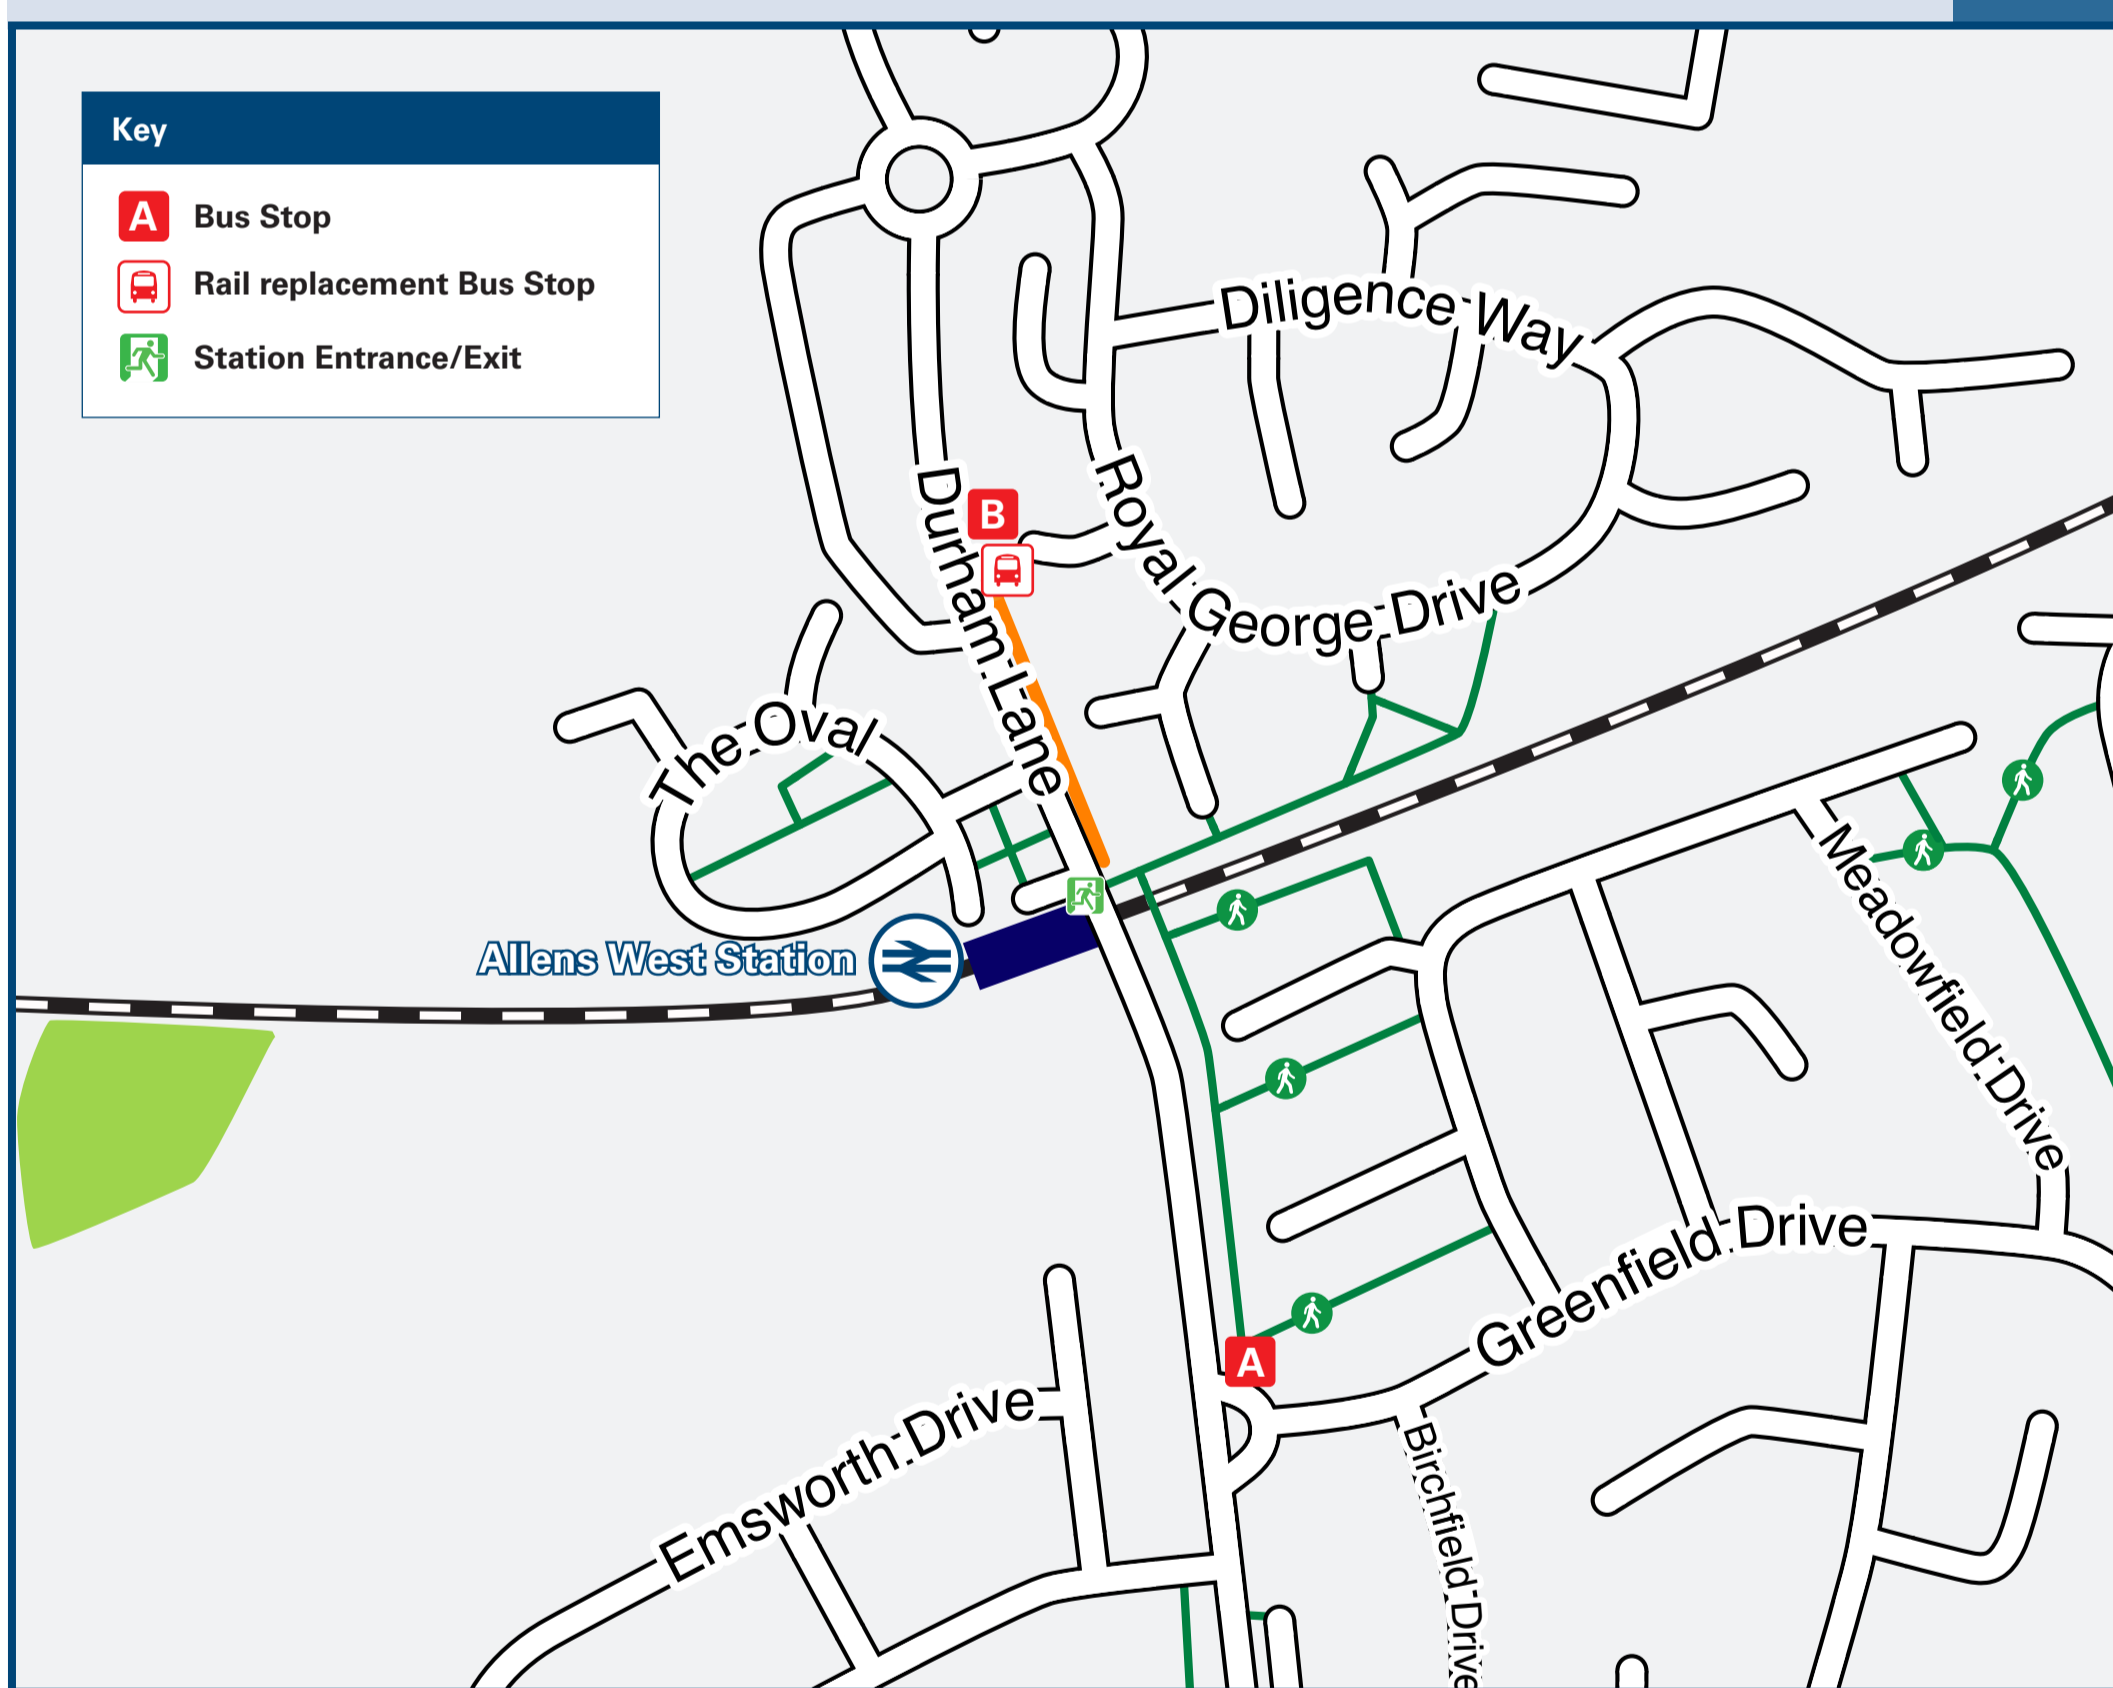

Buses

Rail replacement transport Pick Up/Drop Off at Greenfield Drive bus stop B located on Durham Lane.

Main destinations by bus

(Data correct at February 2026)

DESTINATION	BUS ROUTES	BUS STOP
Darlington (Town Hall)	6, 6B*	A, B
Darlington Station	6, 6B*	A, B
Dinsdale Station	6	A, B
Egglecliffe (Egglecliffe School)	6, 6B*	A, B
Egglecliffe (Village Hall, for station)	6, 6B*	A, B
Eastbourne (Darlington)	6, 6B*	A, B
High Leven	6	A, B
Hunters Green	6, 6B*	A, B
Hurworth on Tees	6, 6B*	A, B
Hurworth Place	6, 6B*	A, B
Ingleby Barwick	6	A, B
Leven Bridge	6	A, B
Middlesbrough	6	A, B
Middleton One Row	6, 6B*	A, B
Middleton St George	6, 6B*	A, B
Morton Park (Darlington)	6, 6B*	A, B
Oak Tree Virginia Estate	6, 6B*	A, B
Preston Farm	6B*	A, B
Preston Park (For Museum & Grounds)	6B*	A, B
Stockton (High Street)	6, 6B*	A, B
Teesside Airport (Terminal Building)	6, 6B*	A, B
Yarm (Mount Leven Road, Shop)	6	A, B
Yarm (Town Hall)	6	A, B

Notes

Bus route 6 operates daytime services on Mondays to Saturdays, only.
For bus times and days of operation please contact Traveline on www.traveline.info or call: 0871 200 22 33

Direct trains operate to this destination from Allens West.

* Bus route 6B operates a daytime service on Sundays and most bank holidays, only.

Taxis

Allens West Station has no taxi rank or cab office. Advance booking is essential, please consider using the following local operators: (Inclusion of this number doesn't represent any endorsement of the taxi firm)

Station Cars
01642 788 788

Egglecliffe Taxis
01642 688 383

Yarm Central Taxis
01642 688 888

Further information about all onward travel

Local Cycle Info stockton.gov.uk For more information about cycle routes.	National Cycle Info walkwheelcycletrust.org.uk	Bus Times See timetable displays at bus stops. www.traveline.info 0871 200 22 33 calls cost 13p per minute plus your phone company's access charge	PlusBus plusbus.info PlusBus is a discount price 'bus pass' that you buy with your train ticket. It gives you unlimited bus travel around your chosen town, on participating buses. Visit www.plusbus.info

National Rail Enquiries

Online nationalrail.co.uk	NRE App Free National Rail Enquiries app for iOS and Android	Social Media facebook.com/nationalrailenq @nationalrailenq	Alert Me You can sign up to Alert Me messages on the National Rail Enquiries website where you can receive train and platform notifications directly to your smart phone. nationalrail.co.uk/alertme	Contact Centre 03457 48 49 50 Calls cost no more than calls to geographic numbers (01 or 02) and may be recorded.	PlusBike nationalrail.co.uk/plusbike For more information.