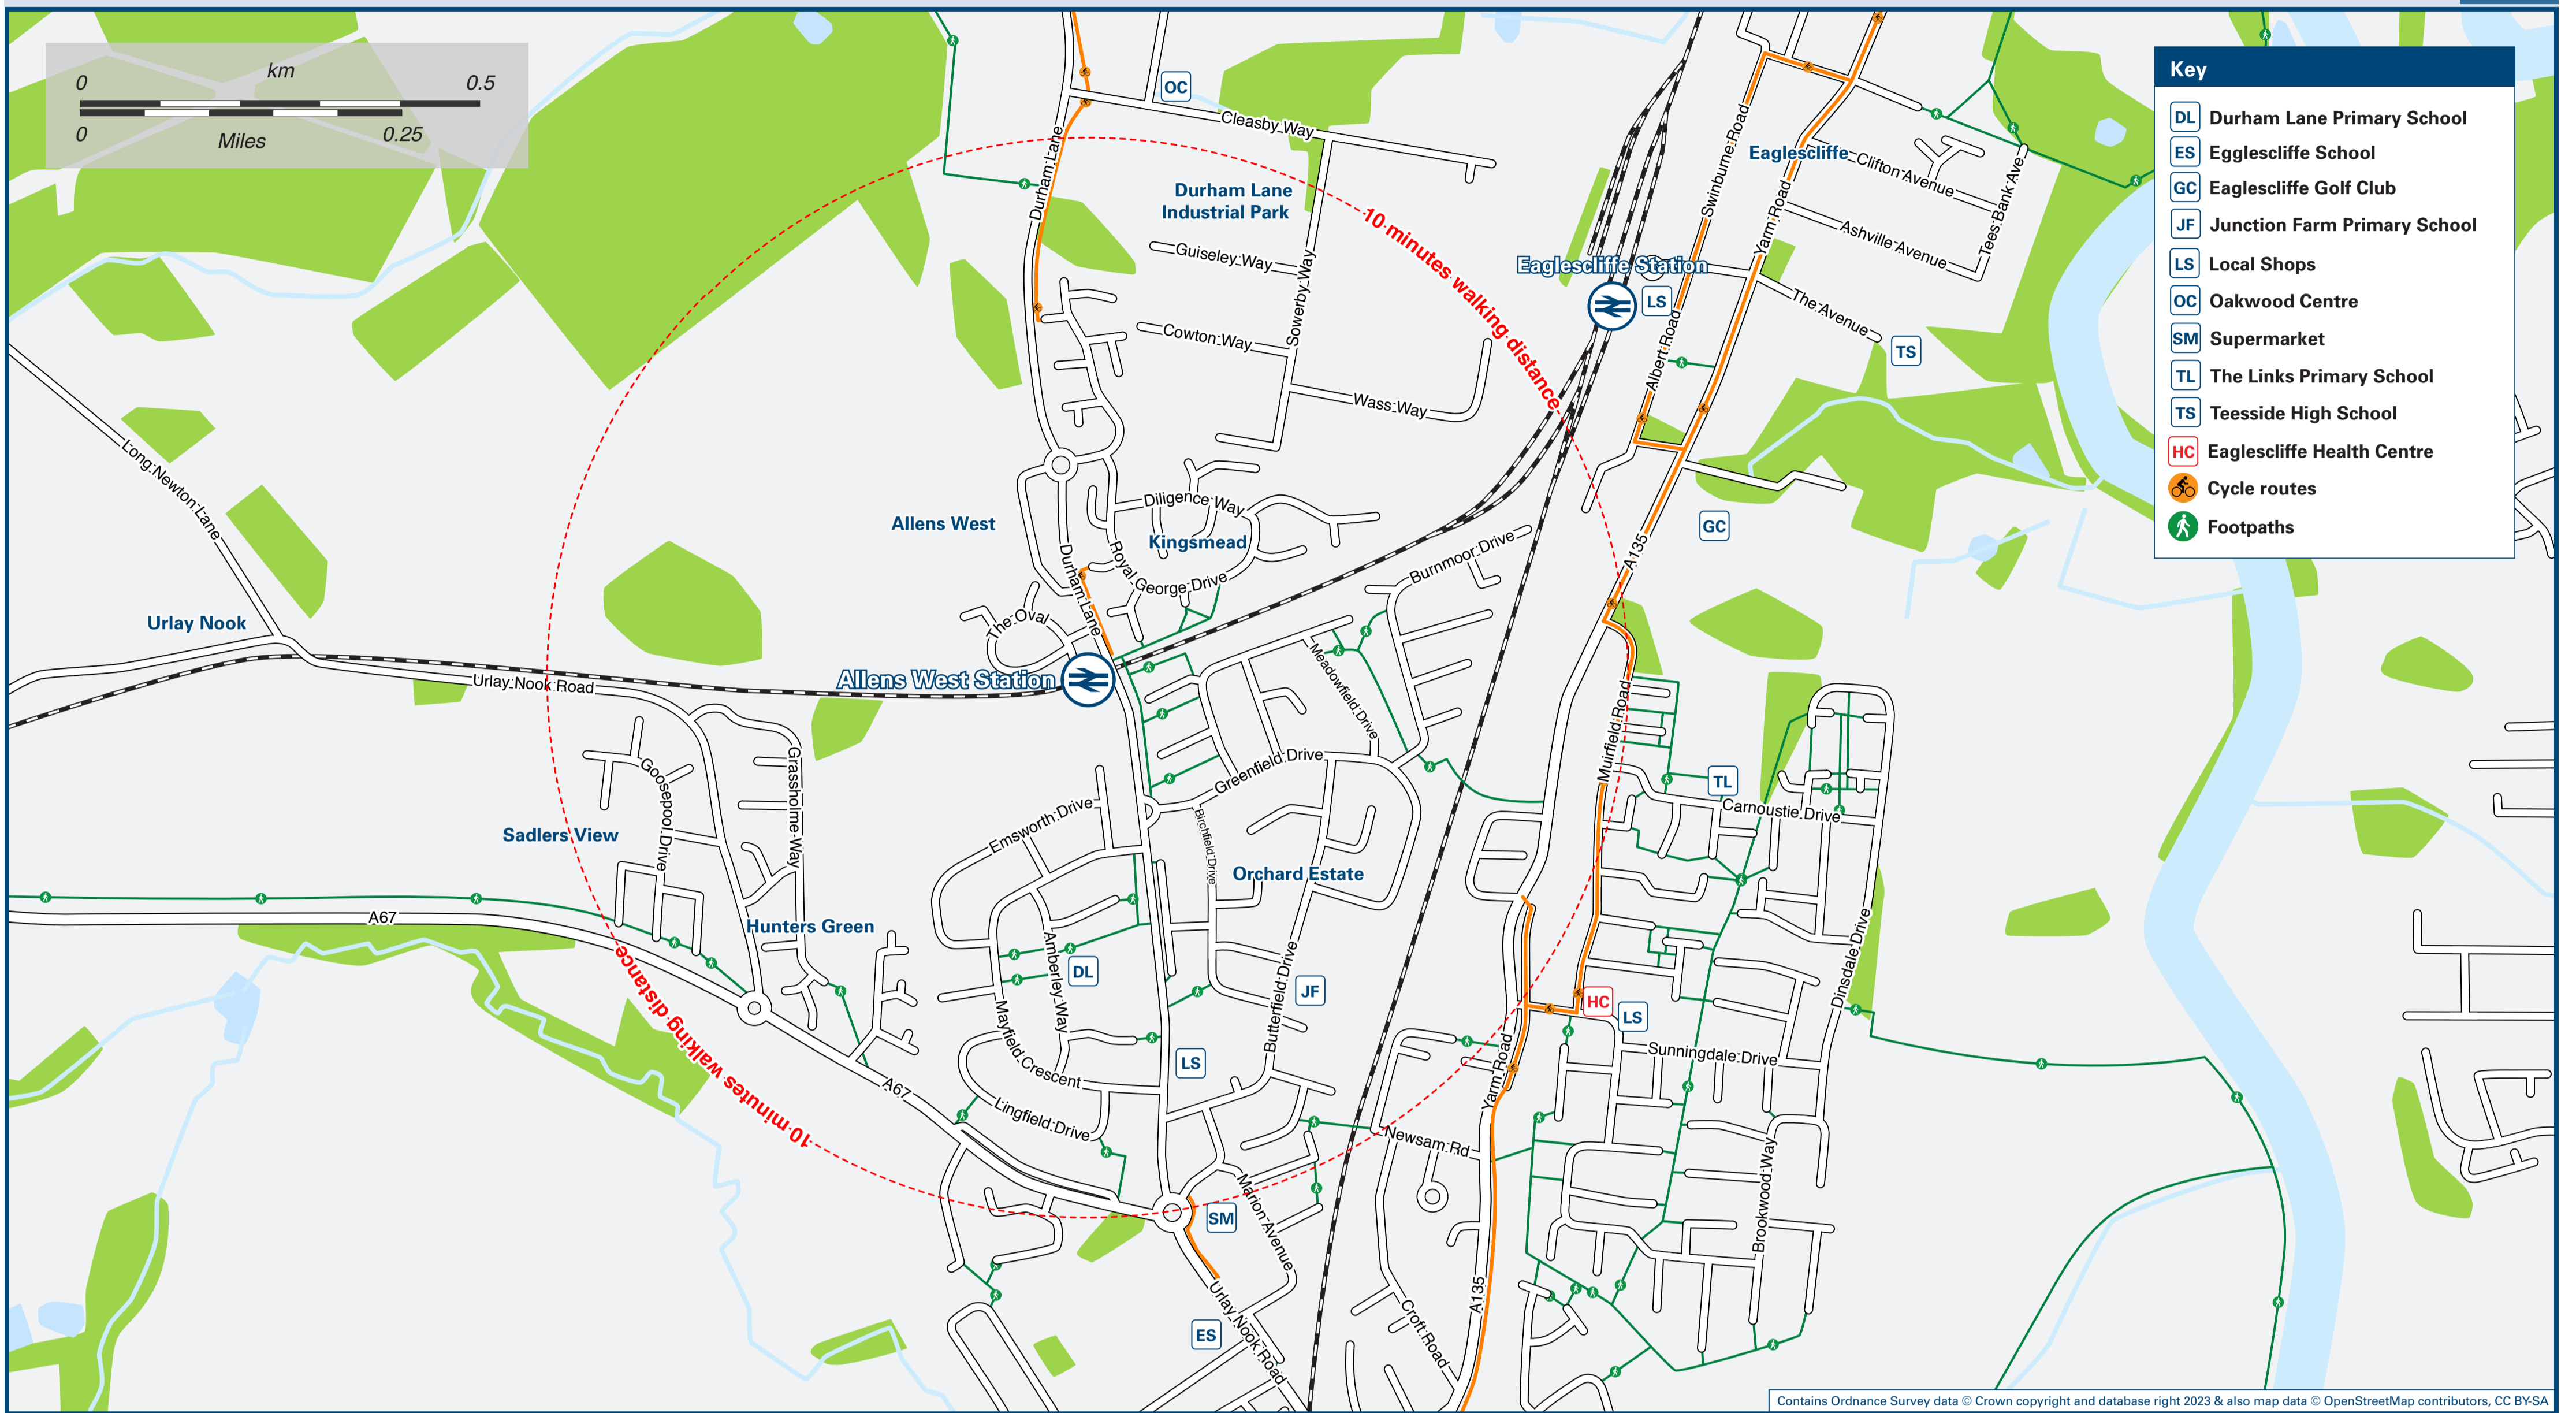

Allens West Station

Onward Travel Information

Local area map