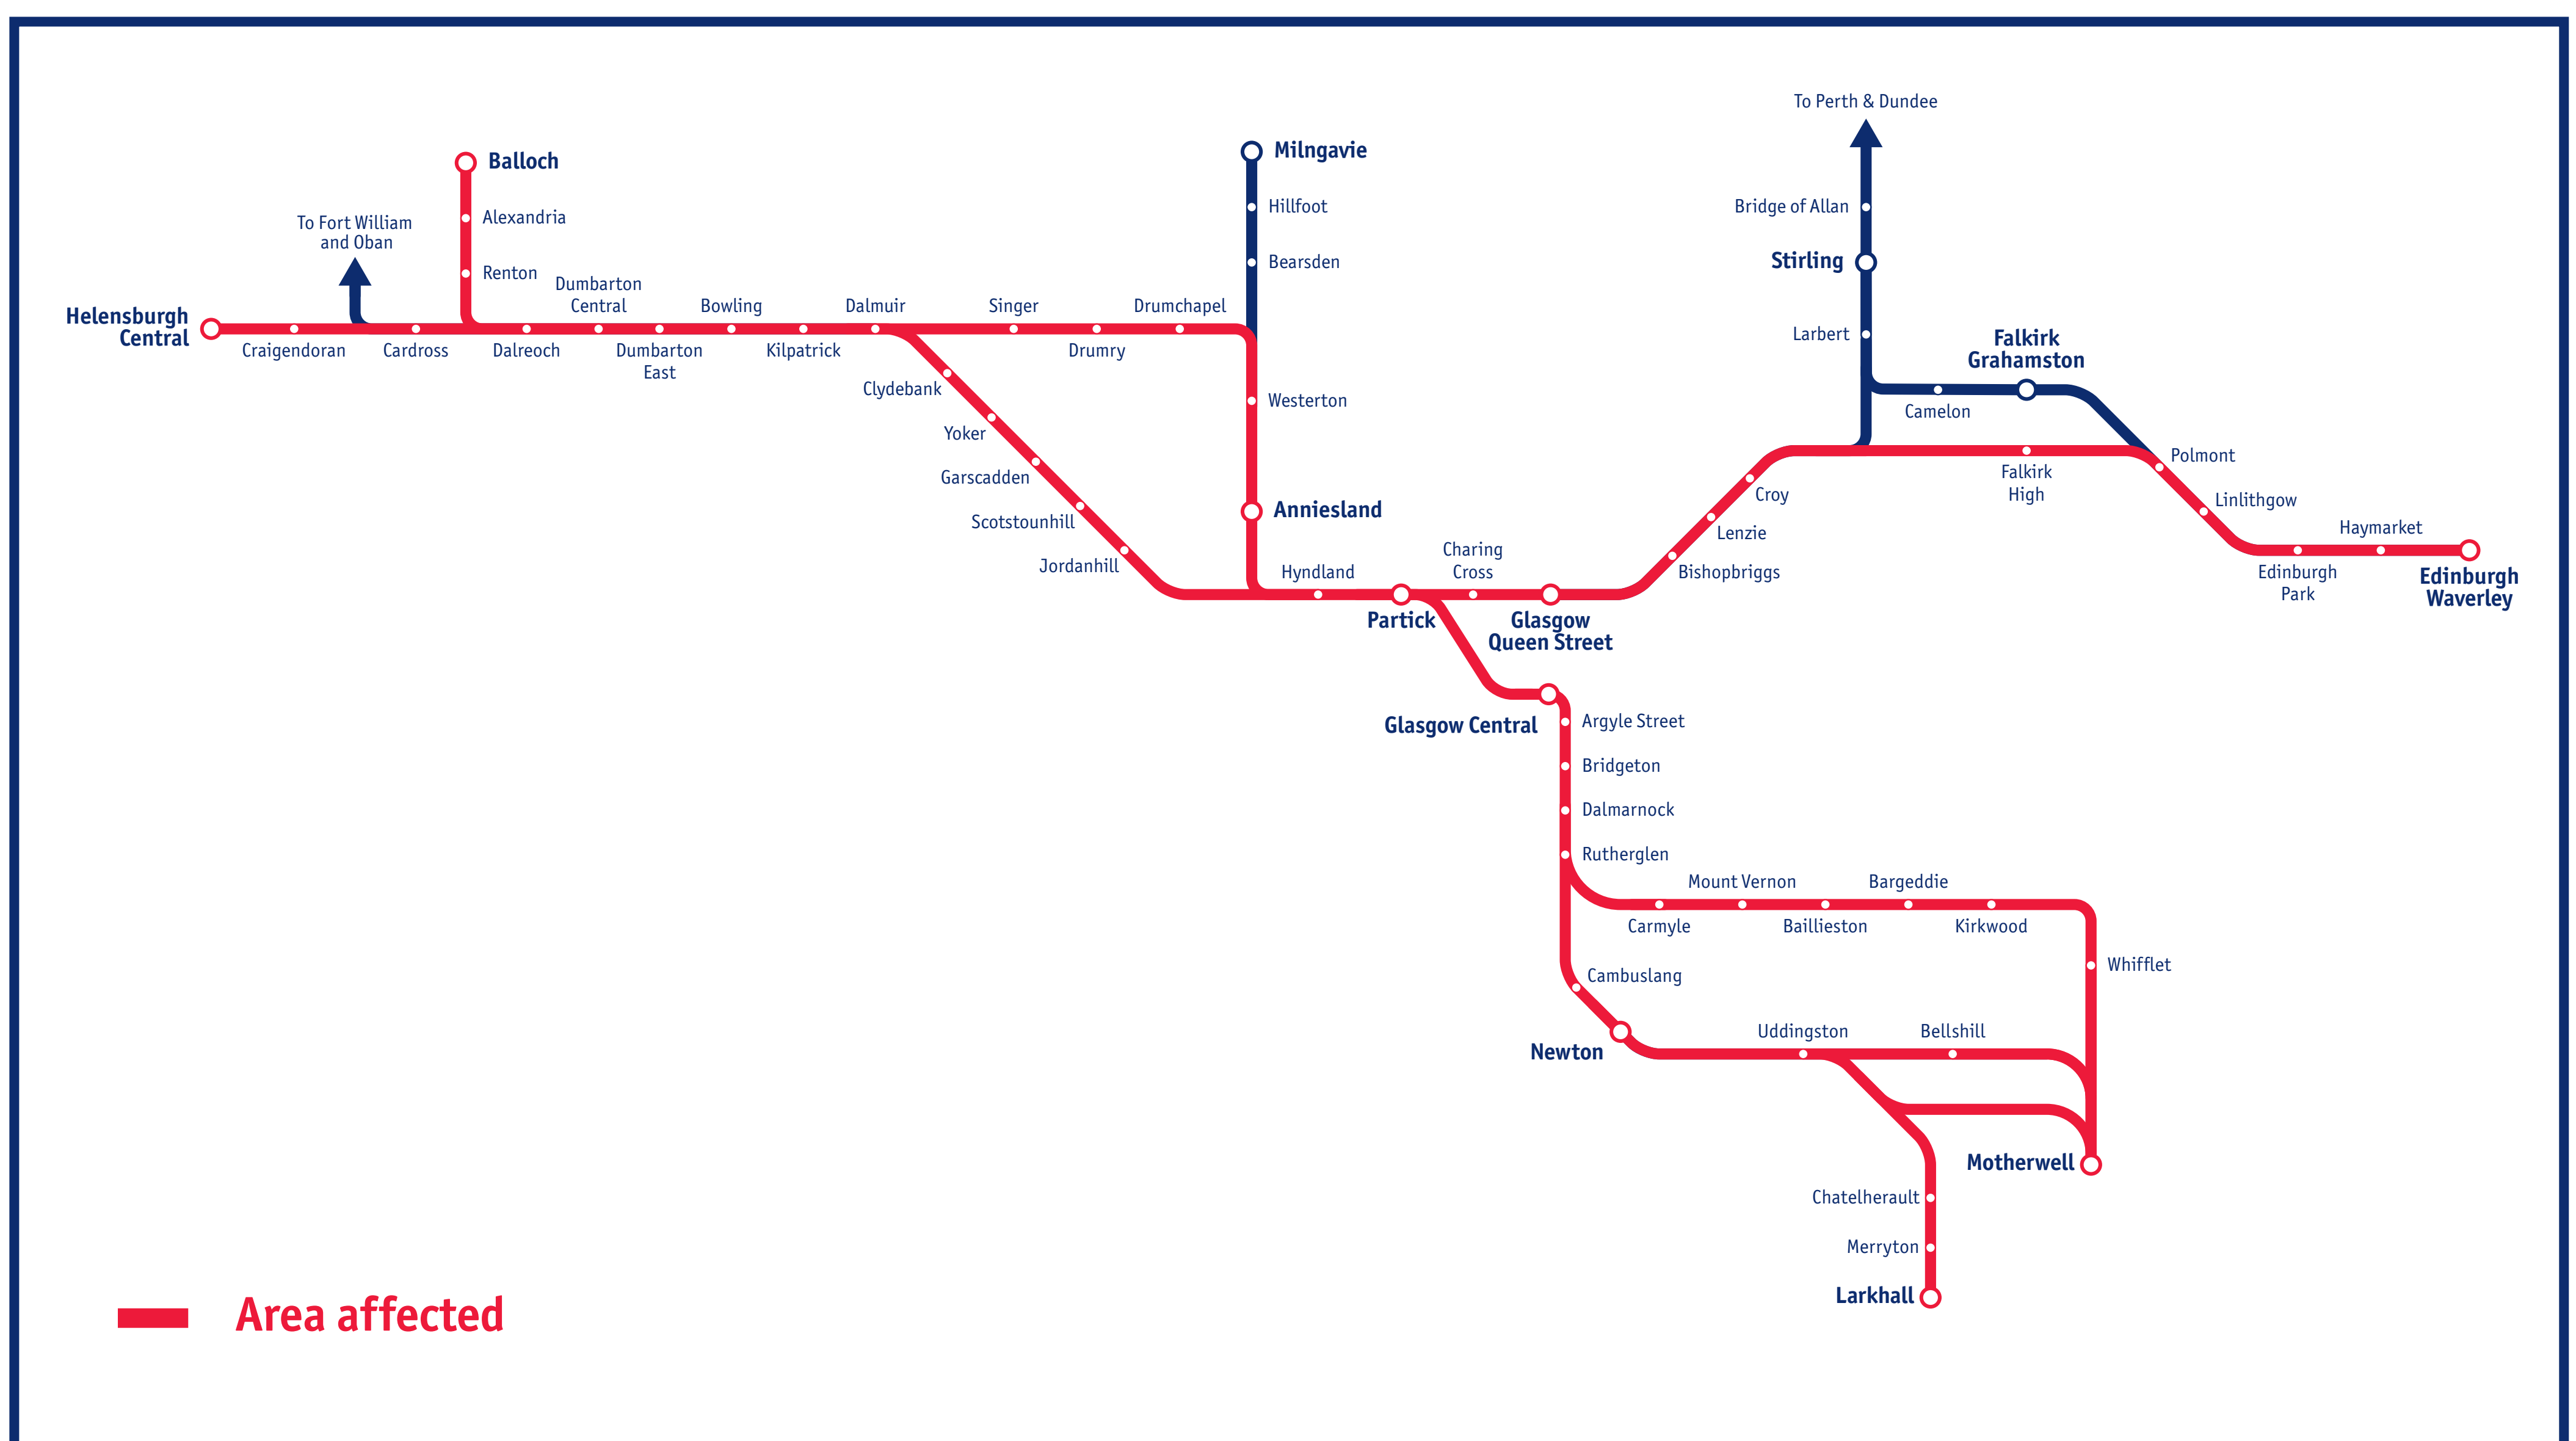

Service Alterations

Edinburgh - Helensburgh
Motherwell / Larkhall - Balloch

Sunday 15 September

If you travel to / from any of the stations marked in red above, your journey may be affected as follows:

Larkhall / Motherwell – Balloch

- Buses replace trains between Garscadden and Balloch until approx 1100.
- Train services run between Larkhall / Motherwell to Garscadden.

Edinburgh – Helensburgh

- Buses replace trains between Partick and Dumbarton Central until approx 1030.
- Train services run between Edinburgh and Partick and from Dumbarton Central to Helensburgh.

If you have a SmartPhone, scan the QR code on the left to link to our JourneyCheck facility, providing up-to-the-minute information on all our services.

Journey times may be increased. Some journeys may not be available.

Please visit www.scotrail.co.uk or download our app to check your own journey.