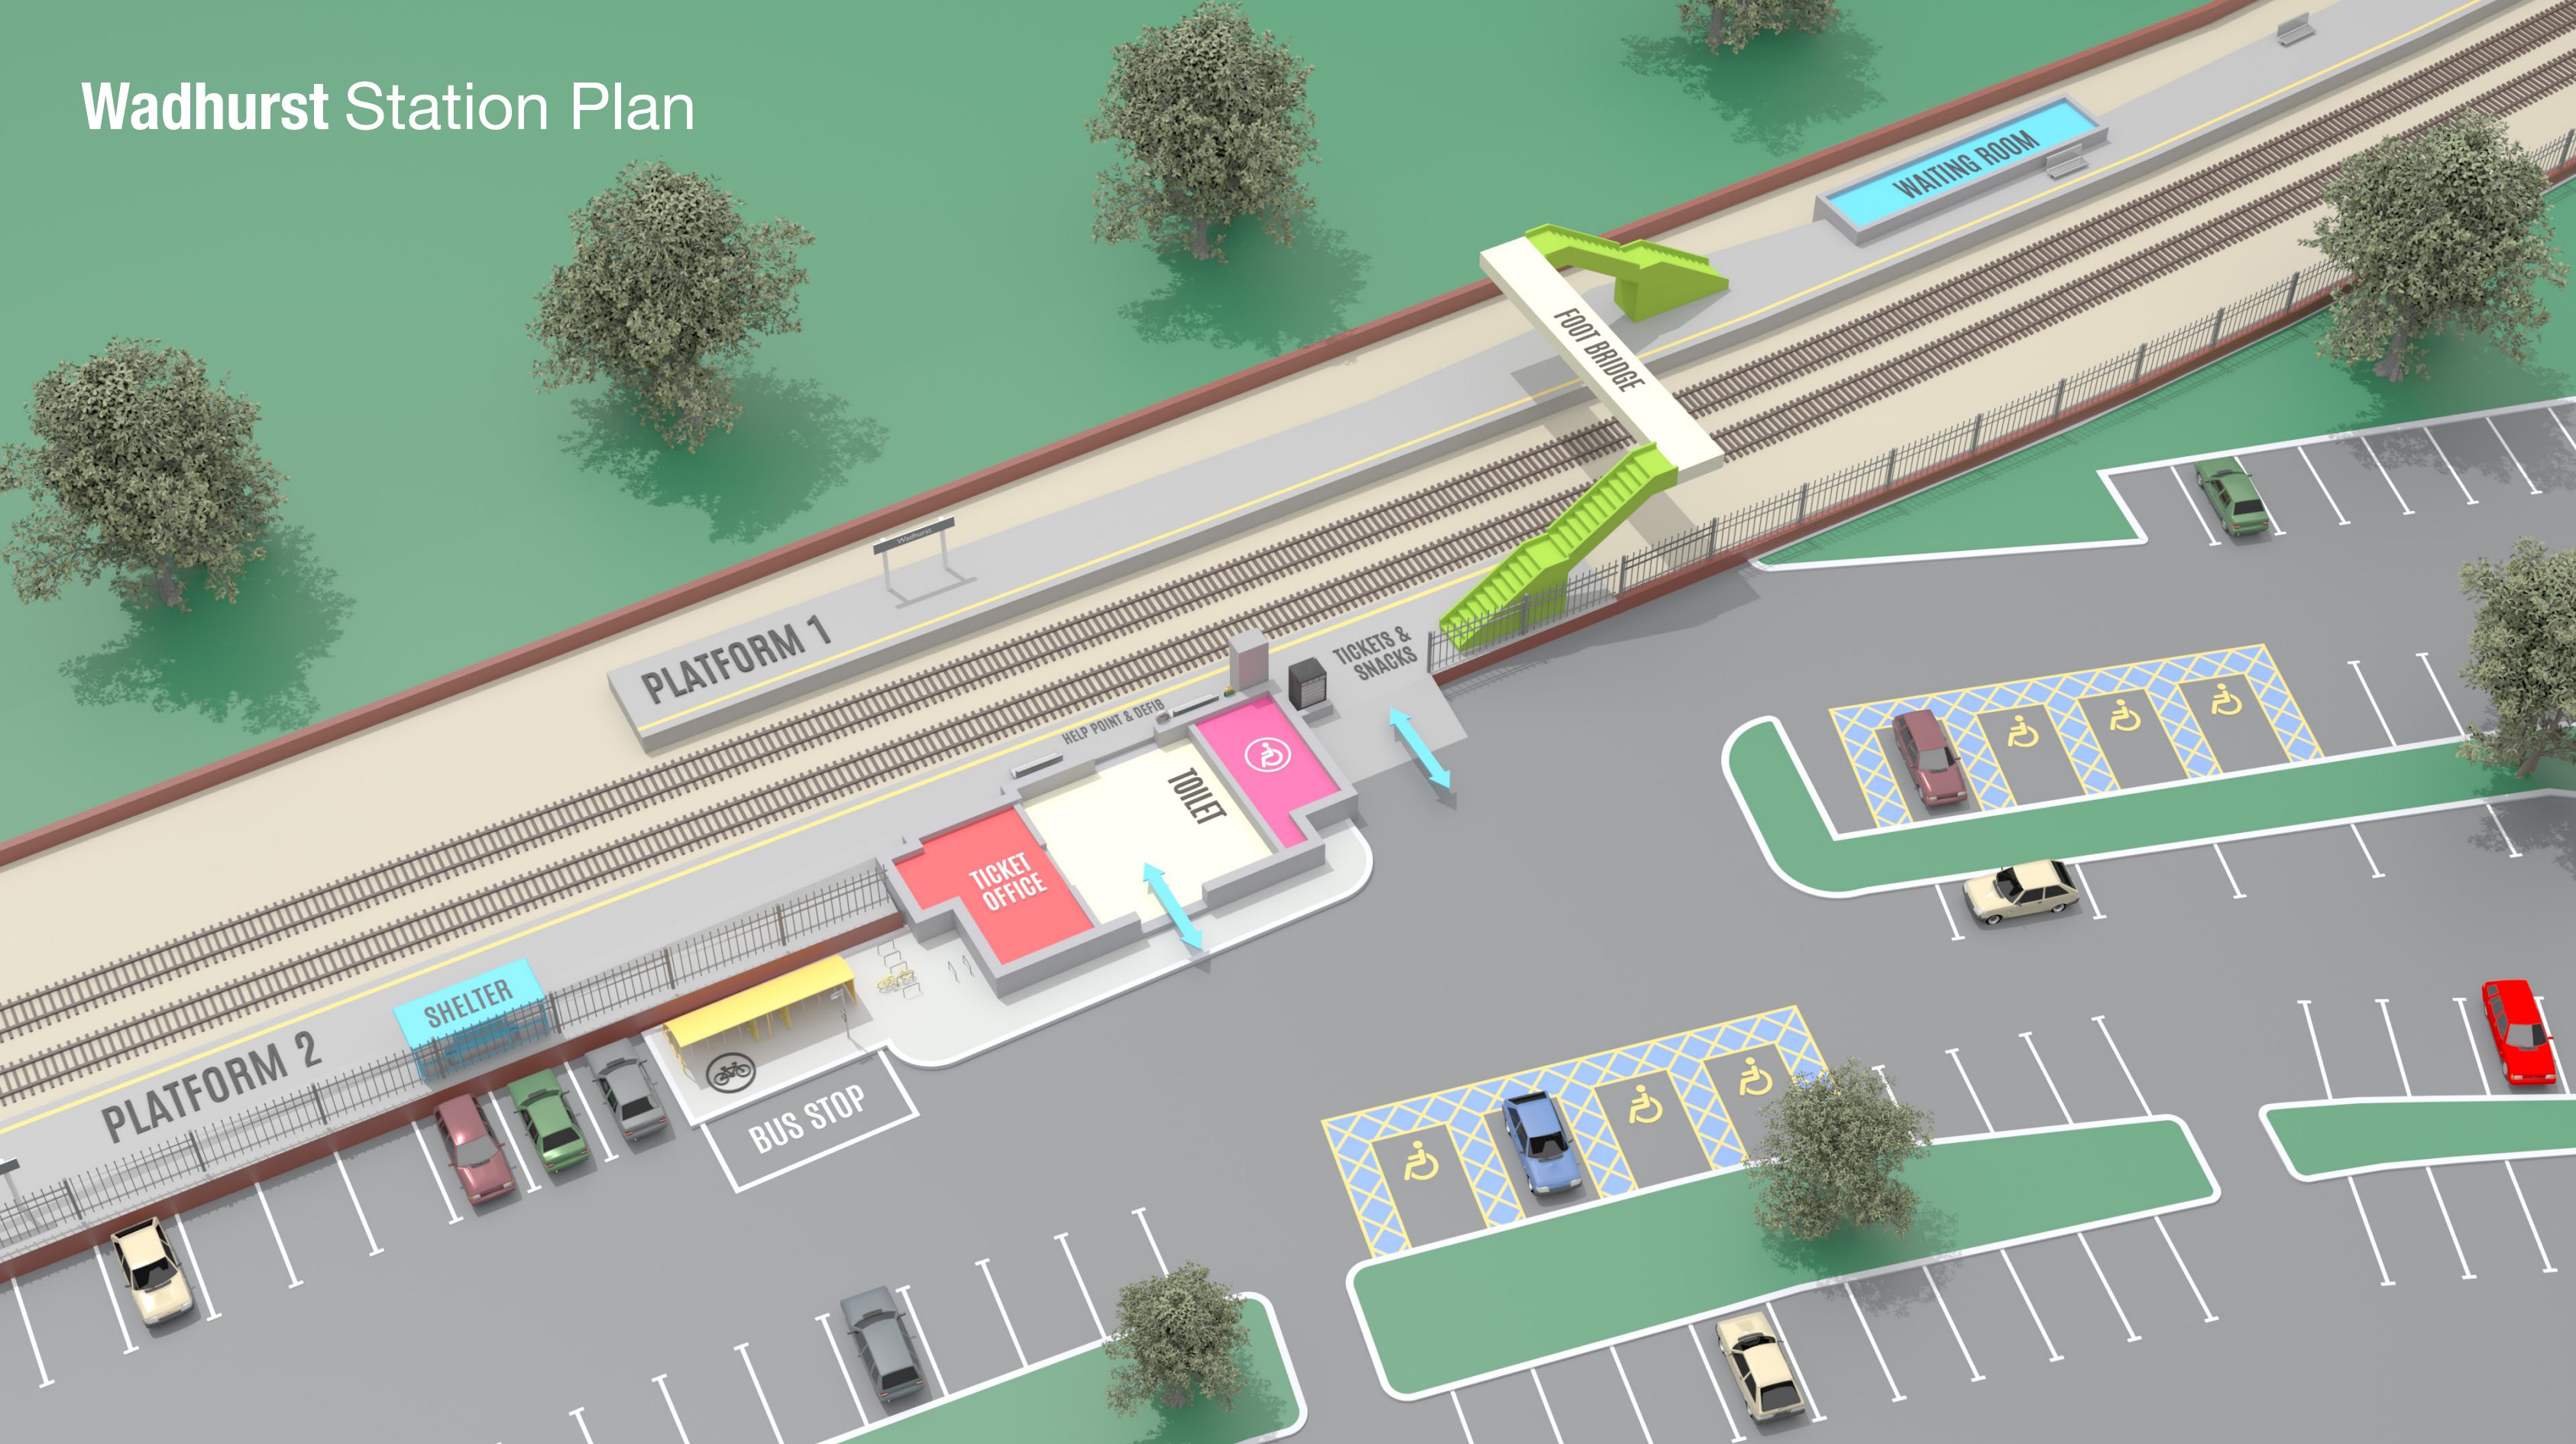

Wadhurst Station Plan

Wadhurst Station Plan

PLATFORM 1

PLATFORM 2

WAITING ROOM

FOOT BRIDGE

TICKETS & BAGGAGE

TICKET OFFICE

TOILET

SHELTER

BUS STOP

STATION ROAD