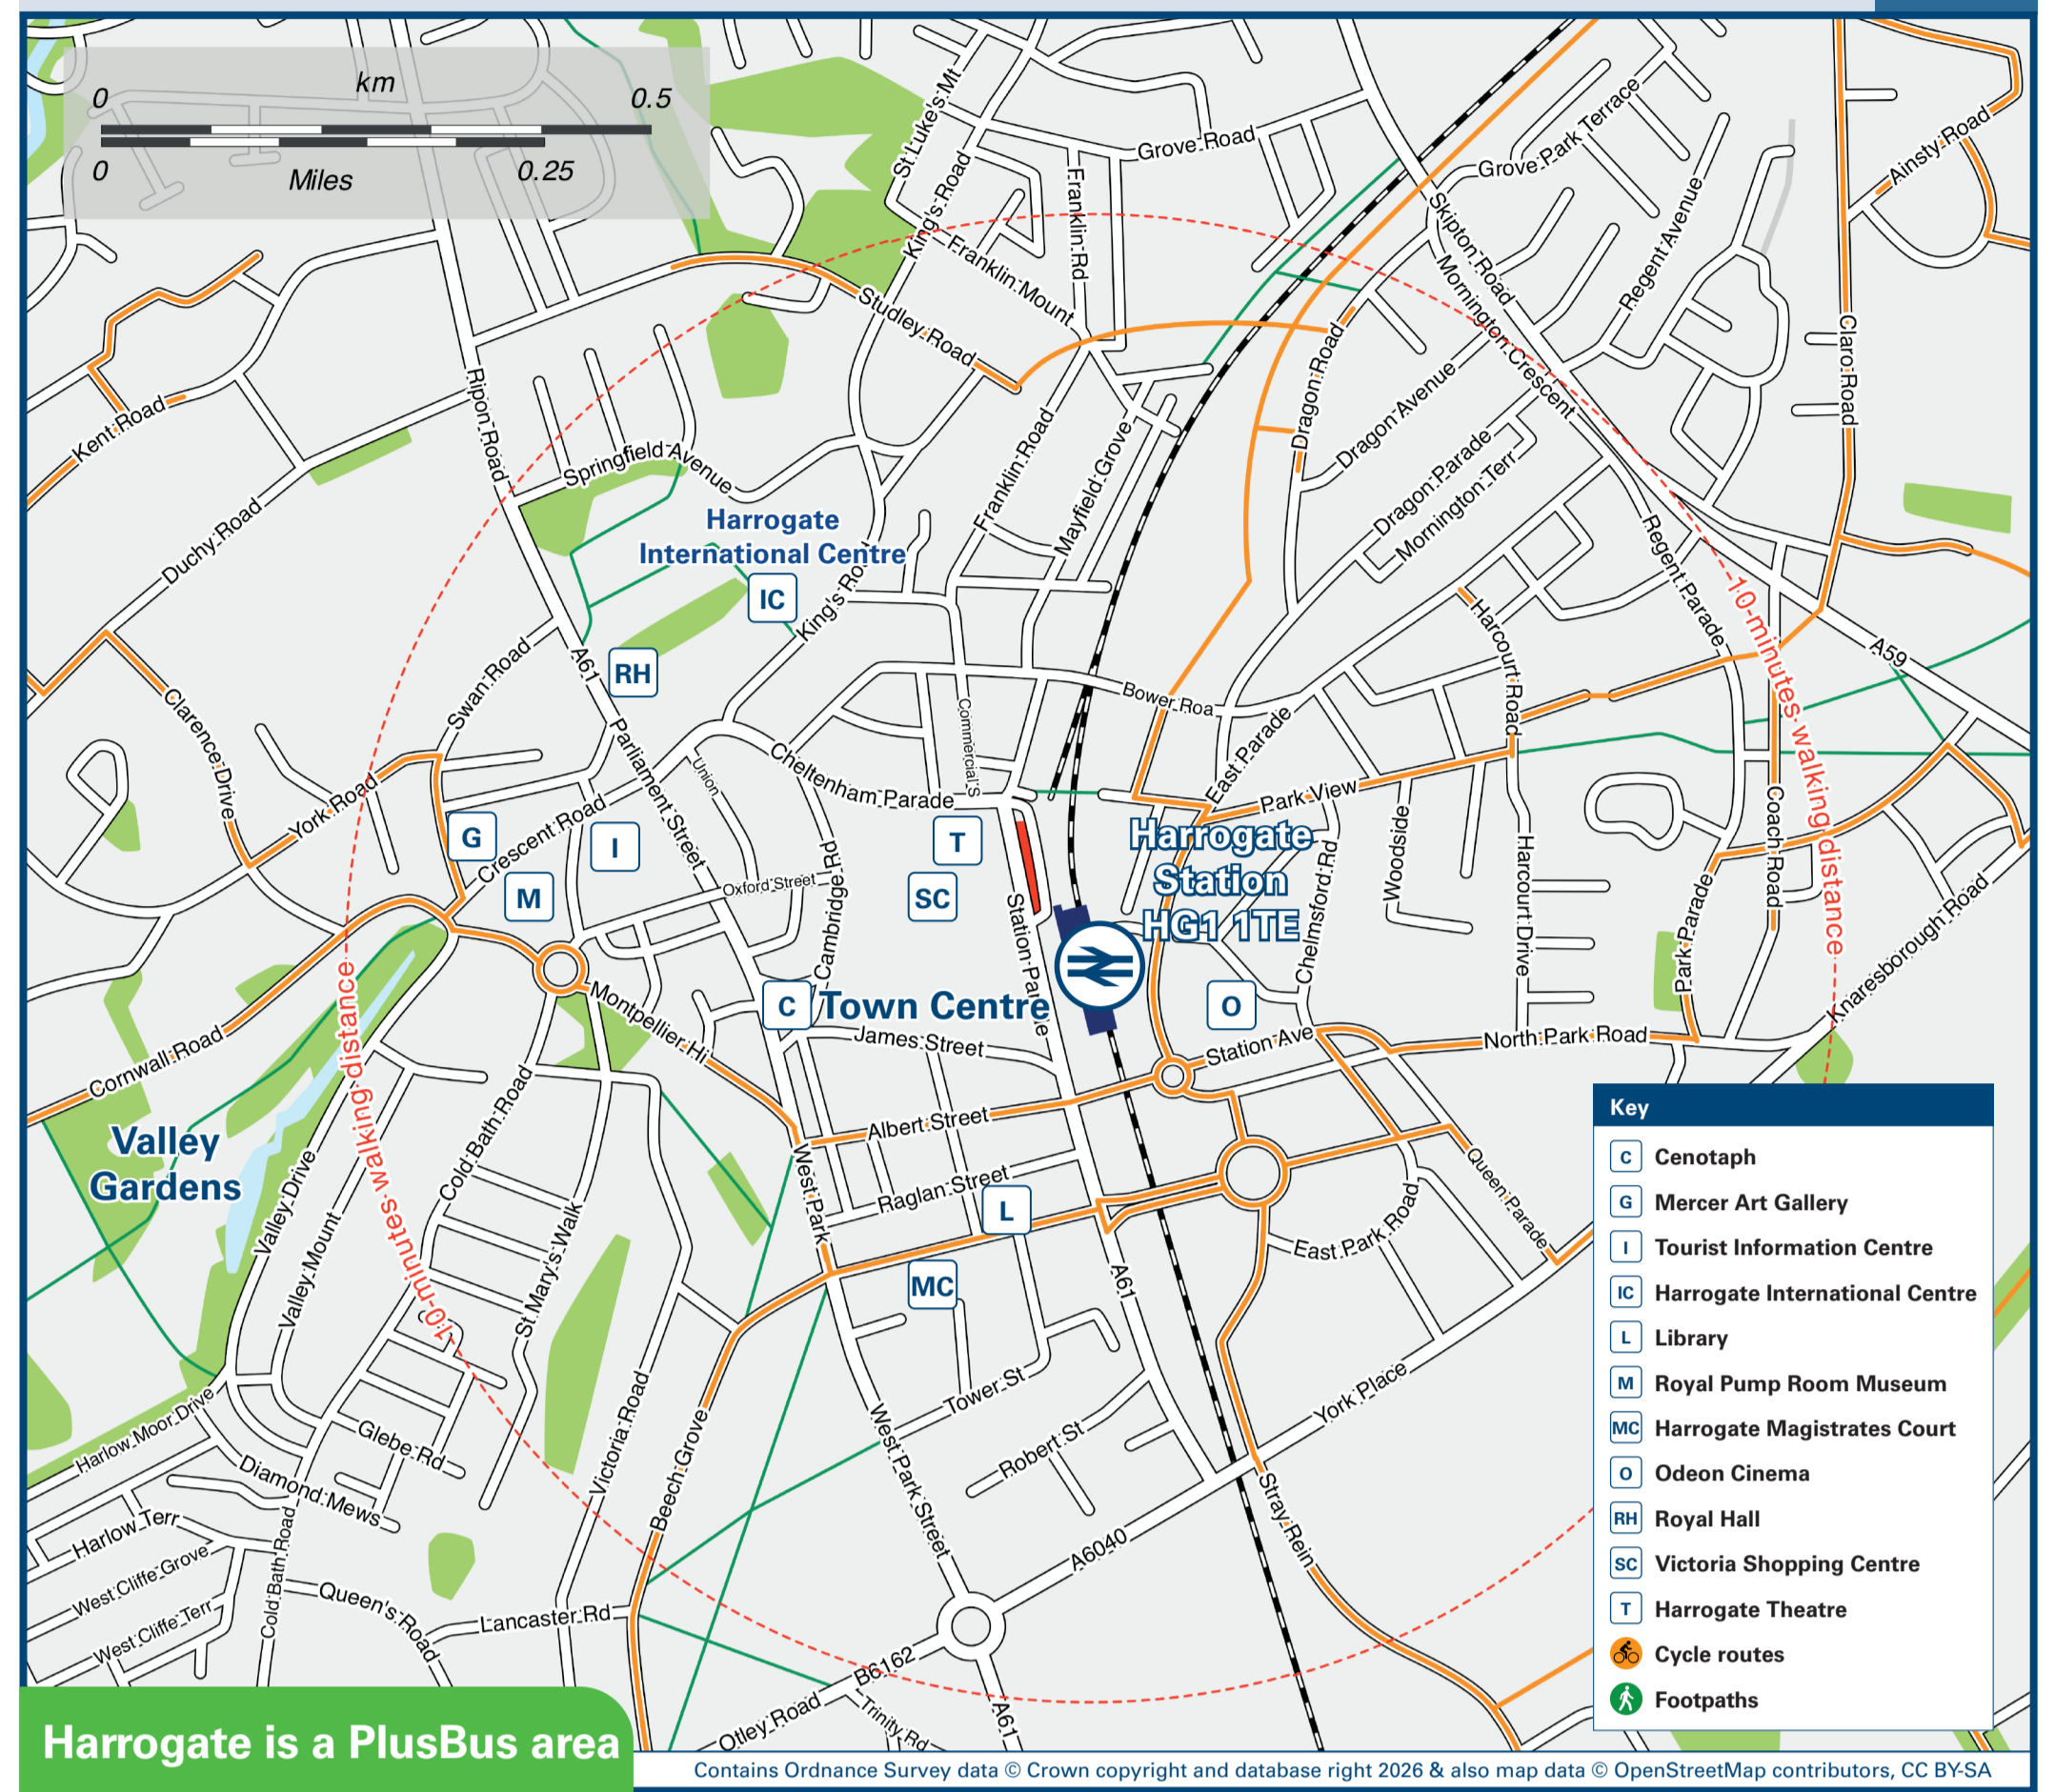

Local area map

Harrogate is a PlusBus area

PlusBus is a discount price 'bus pass' that you buy with your train ticket. It gives you unlimited bus travel around your chosen town, on participating buses. Visit www.plusbus.info

Main destinations by bus

(Data correct at February 2026)

DESTINATION	BUS ROUTES	BUS STOP
Beckwith Knowle	6	Bus Stn Stand 1
Bilton	2	Bus Stn Stand 3
Birstwith	24	Bus Stn Stand 2
Blubberhouses	59~	Bus Stn Stand 2
Bolton Abbey	59~	Bus Stn Stand 2
Boston Spa	7, X70	Bus Stn Stand 3
Bradford	A2	Bus Stn Stand 7
Bramham	7	Bus Stn Stand 3
Calcutt	8*	Bus Stn Stand 2
Clifford	7	Bus Stn Stand 3
Dacre Banks	24	Bus Stn Stand 2
Darley	24	Bus Stn Stand 2
Follifoot	7, X70	Bus Stn Stand 3
Forest Moor	8*	Bus Stn Stand 2
Glasshouses	24	Bus Stn Stand 2
Hampthwaite	24	Bus Stn Stand 2
Harewood (for Harewood House)	36	Bus Stn Stand 3
Harrogate Town area -		
- Bachelor Gardens	2	Bus Stn Stand 3
- Crossways	8*	Bus Stn Stand 2
- Dene Park	2	Bus Stn Stand 3
- Great Yorkshire Showground (Woodlands)	7, X70	Bus Stn Stand 3
- Harlow Moor	6	Bus Stn Stand 3
- Harrogate District Hospital	1A, 1B, 1C, 36**	Bus Stn Stand 10
- Jennyfield	7, X70	Bus Stn Stand 3
- King Edwin Park	3, 4	Bus Stn Stand 3
- New Park	59~	Bus Stn Stand 2
	3, 4	Bus Stn Stand 3
	24, 59~	Bus Stn Stand 2
	36	Bus Stn Stand 3

DESTINATION	BUS ROUTES	BUS STOP
- Oakdale (Army Foundation College)	4	Bus Stn Stand 3
- Oatlands (Leeds Road)	36	Bus Stn Stand 3
- Pannal	A2, X52*	Bus Stn Stand 7
- Pannal Ash	A2, X52*	Bus Stn Stand 7
- Starbeck	6	Bus Stn Stand 4
	1A, 1B, 1C, 36**	Bus Stn Stand 10
	3, 4	Bus Stn Stand 3
- The Hydro (Swimming Pool)	24, 59~	Bus Stn Stand 2
	36	Bus Stn Stand 4
- Wedderburn	1A, 1B, 1C, 36**	Bus Stn Stand 10
- Woodlands	7, X70	Bus Stn Stand 3
- Yorkshire Event Centre	8*	Bus Stn Stand 2
Killinghall	24	Bus Stn Stand 2
	36	Bus Stn Stand 4
Kirk Deighton	8*	Bus Stn Stand 2
Knaresborough (Aspin Lane)	1A	Bus Stn Stand 10
Knaresborough (Carmires)	1C	Bus Stn Stand 10
Knaresborough (Castle Locke)	1C	Bus Stn Stand 10
Knaresborough (Eastfield)	1B	Bus Stn Stand 10
Knaresborough (The Pastures)	1C	Bus Stn Stand 10
Knaresborough (Town Centre)	1A, 1B, 1C	Bus Stn Stand 10
	8*	Bus Stn Stand 2
Leeds Bradford International Airport	A2	Bus Stn Stand 7
Low Laithe	24	Bus Stn Stand 2
Moortown	36	Bus Stn Stand 6
Otley	X52*	Bus Stn Stand 7
Pateley Bridge	24	Bus Stn Stand 6
Plumpton Rocks	7, X70	Bus Stn Stand 3
Pool	A2, X52*	Bus Stn Stand 7
Ripley	36	Bus Stn Stand 4
Ripon	36	Bus Stn Stand 4
Rudding Holiday Park	7, X70	Bus Stn Stand 3

DESTINATION	BUS ROUTES	BUS STOP
Skipton	59~	Bus Stn Stand 2
South Stainley	36	Bus Stn Stand 4
Spofforth (for Castle)	7, X70	Bus Stn Stand 3
Summerbridge	24	Bus Stn Stand 2
Thorp Arch (for HM Prison Wealstun)	7	Bus Stn Stand 3
Walton Corner	7	Bus Stn Stand 3
Wetherby	7, X70	Bus Stn Stand 3
	8*	Bus Stn Stand 2
Yeadon	A2	Bus Stn Stand 7

Notes