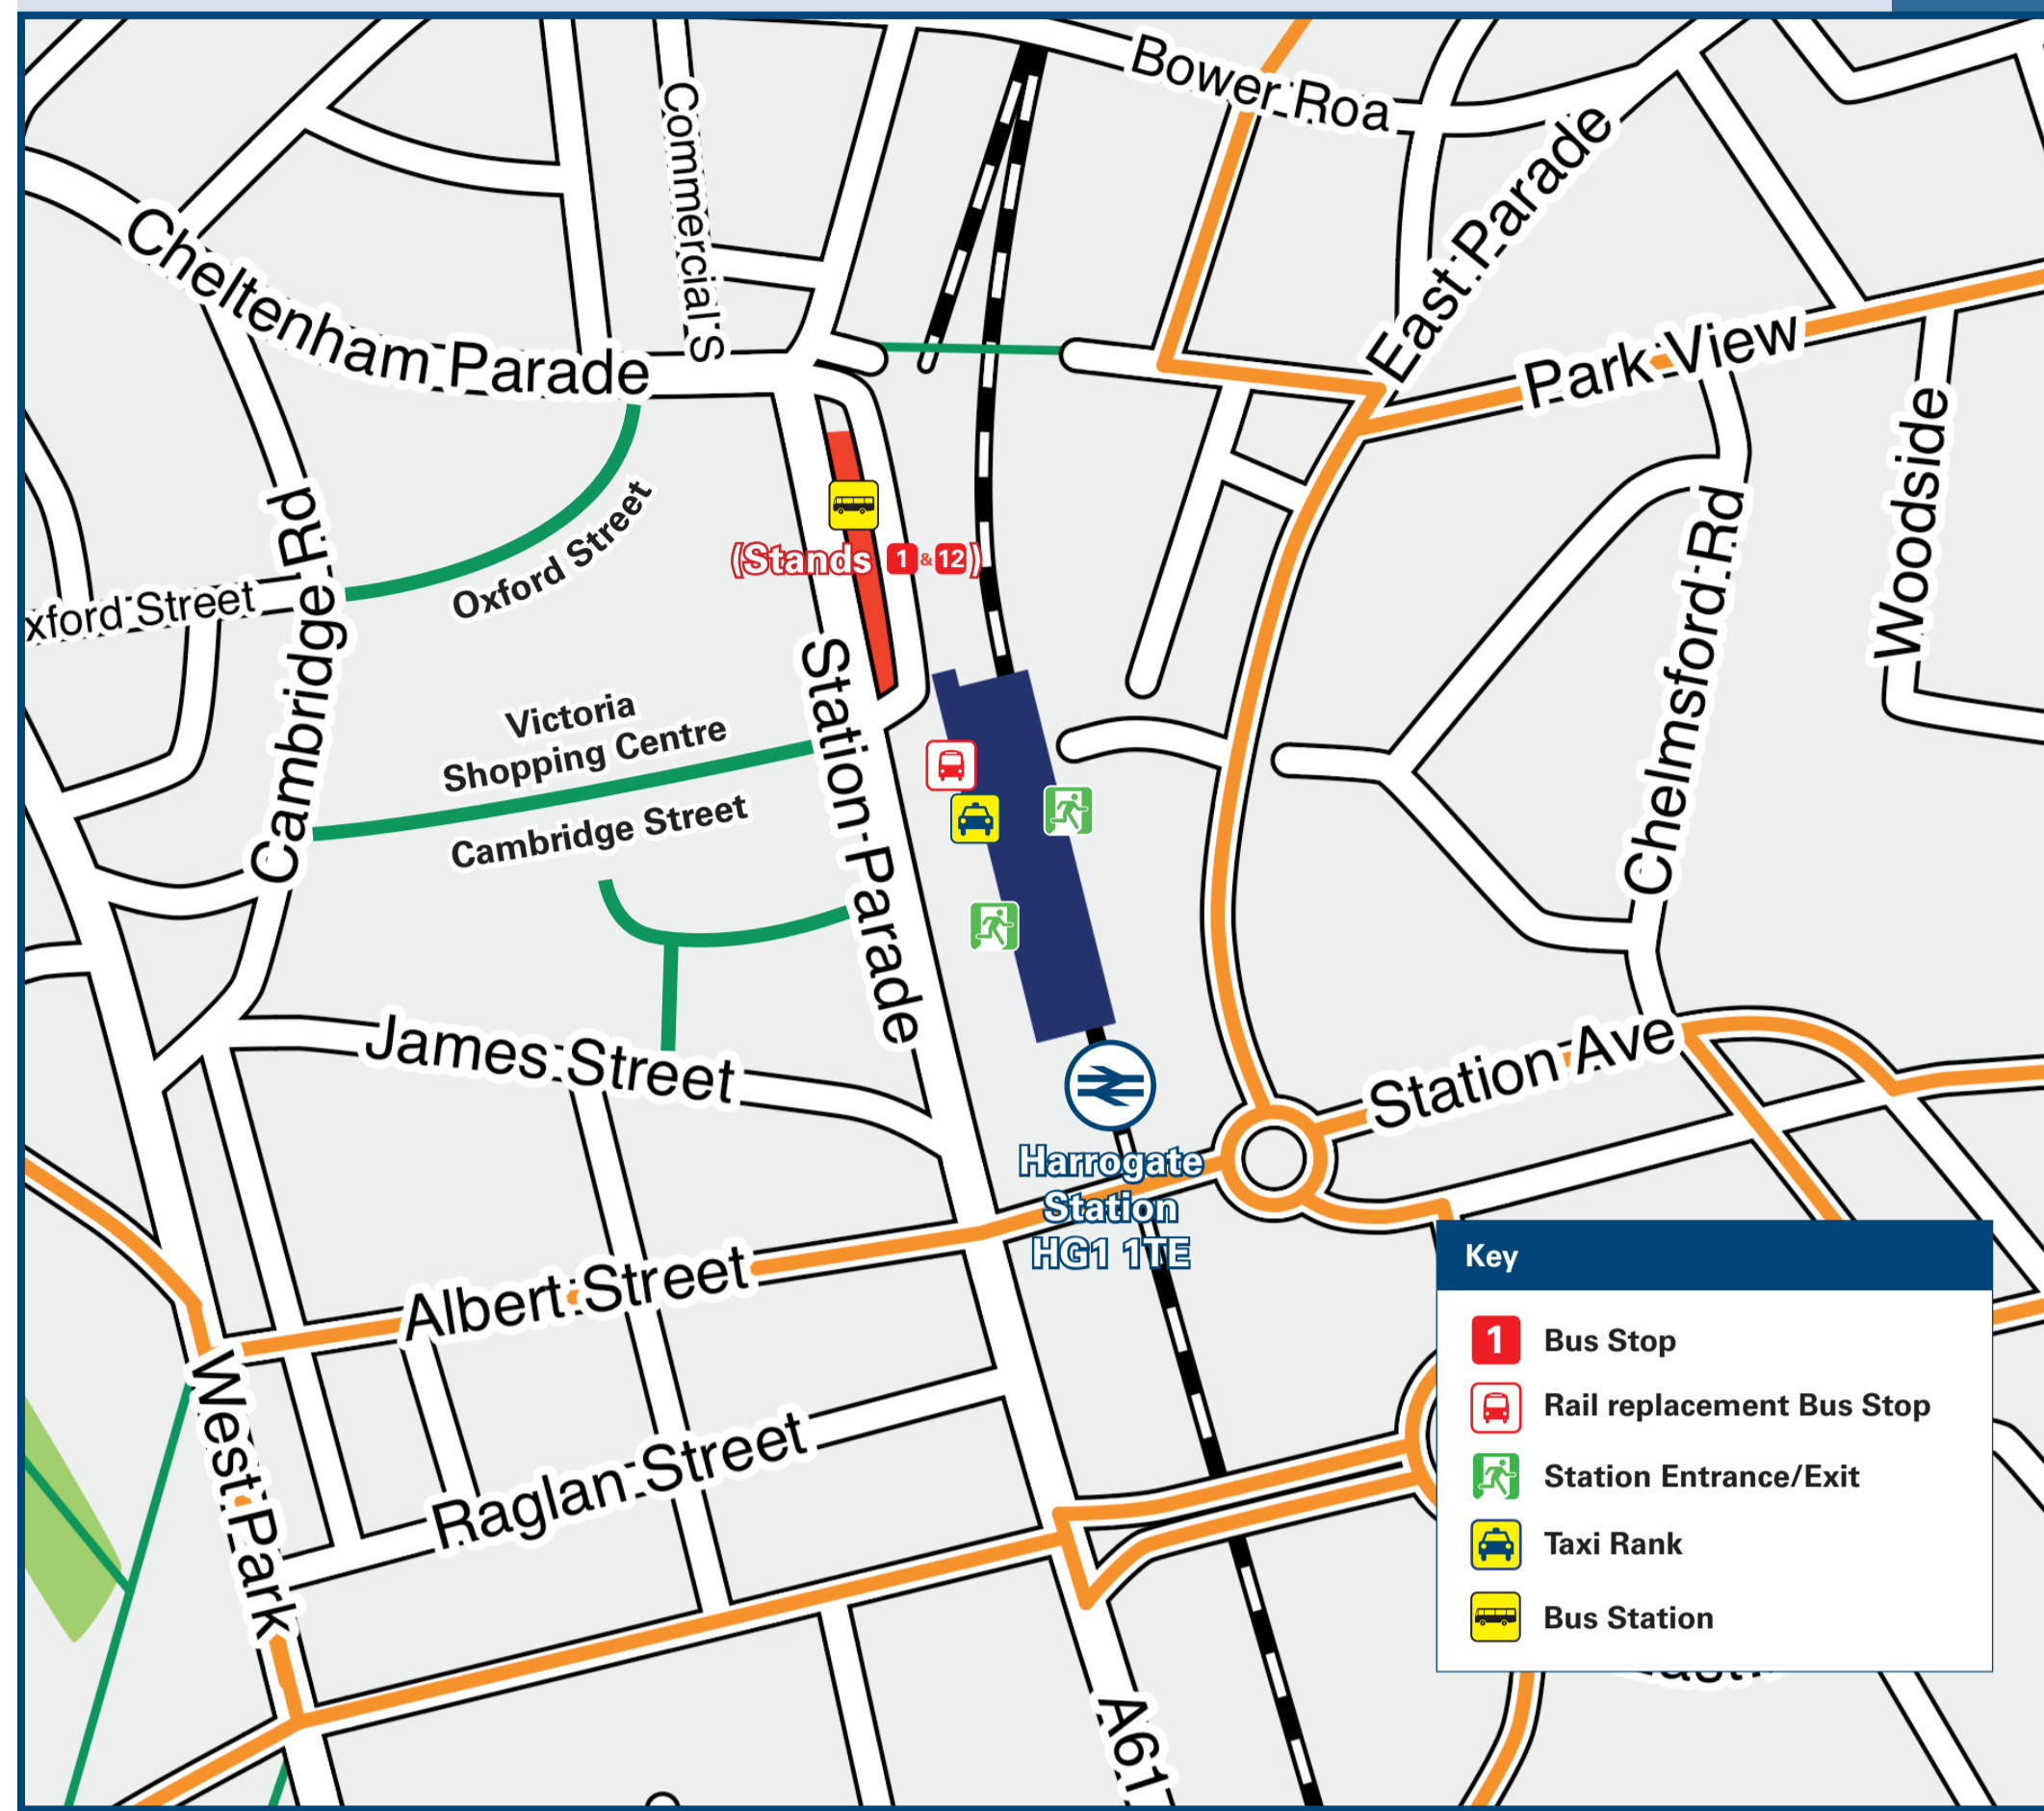

Harrogate Station

Onward Travel Information

Buses and Taxis

Rail Replacement transport will pick up/drop off on main road outside the station car park on Station Parade (A61).