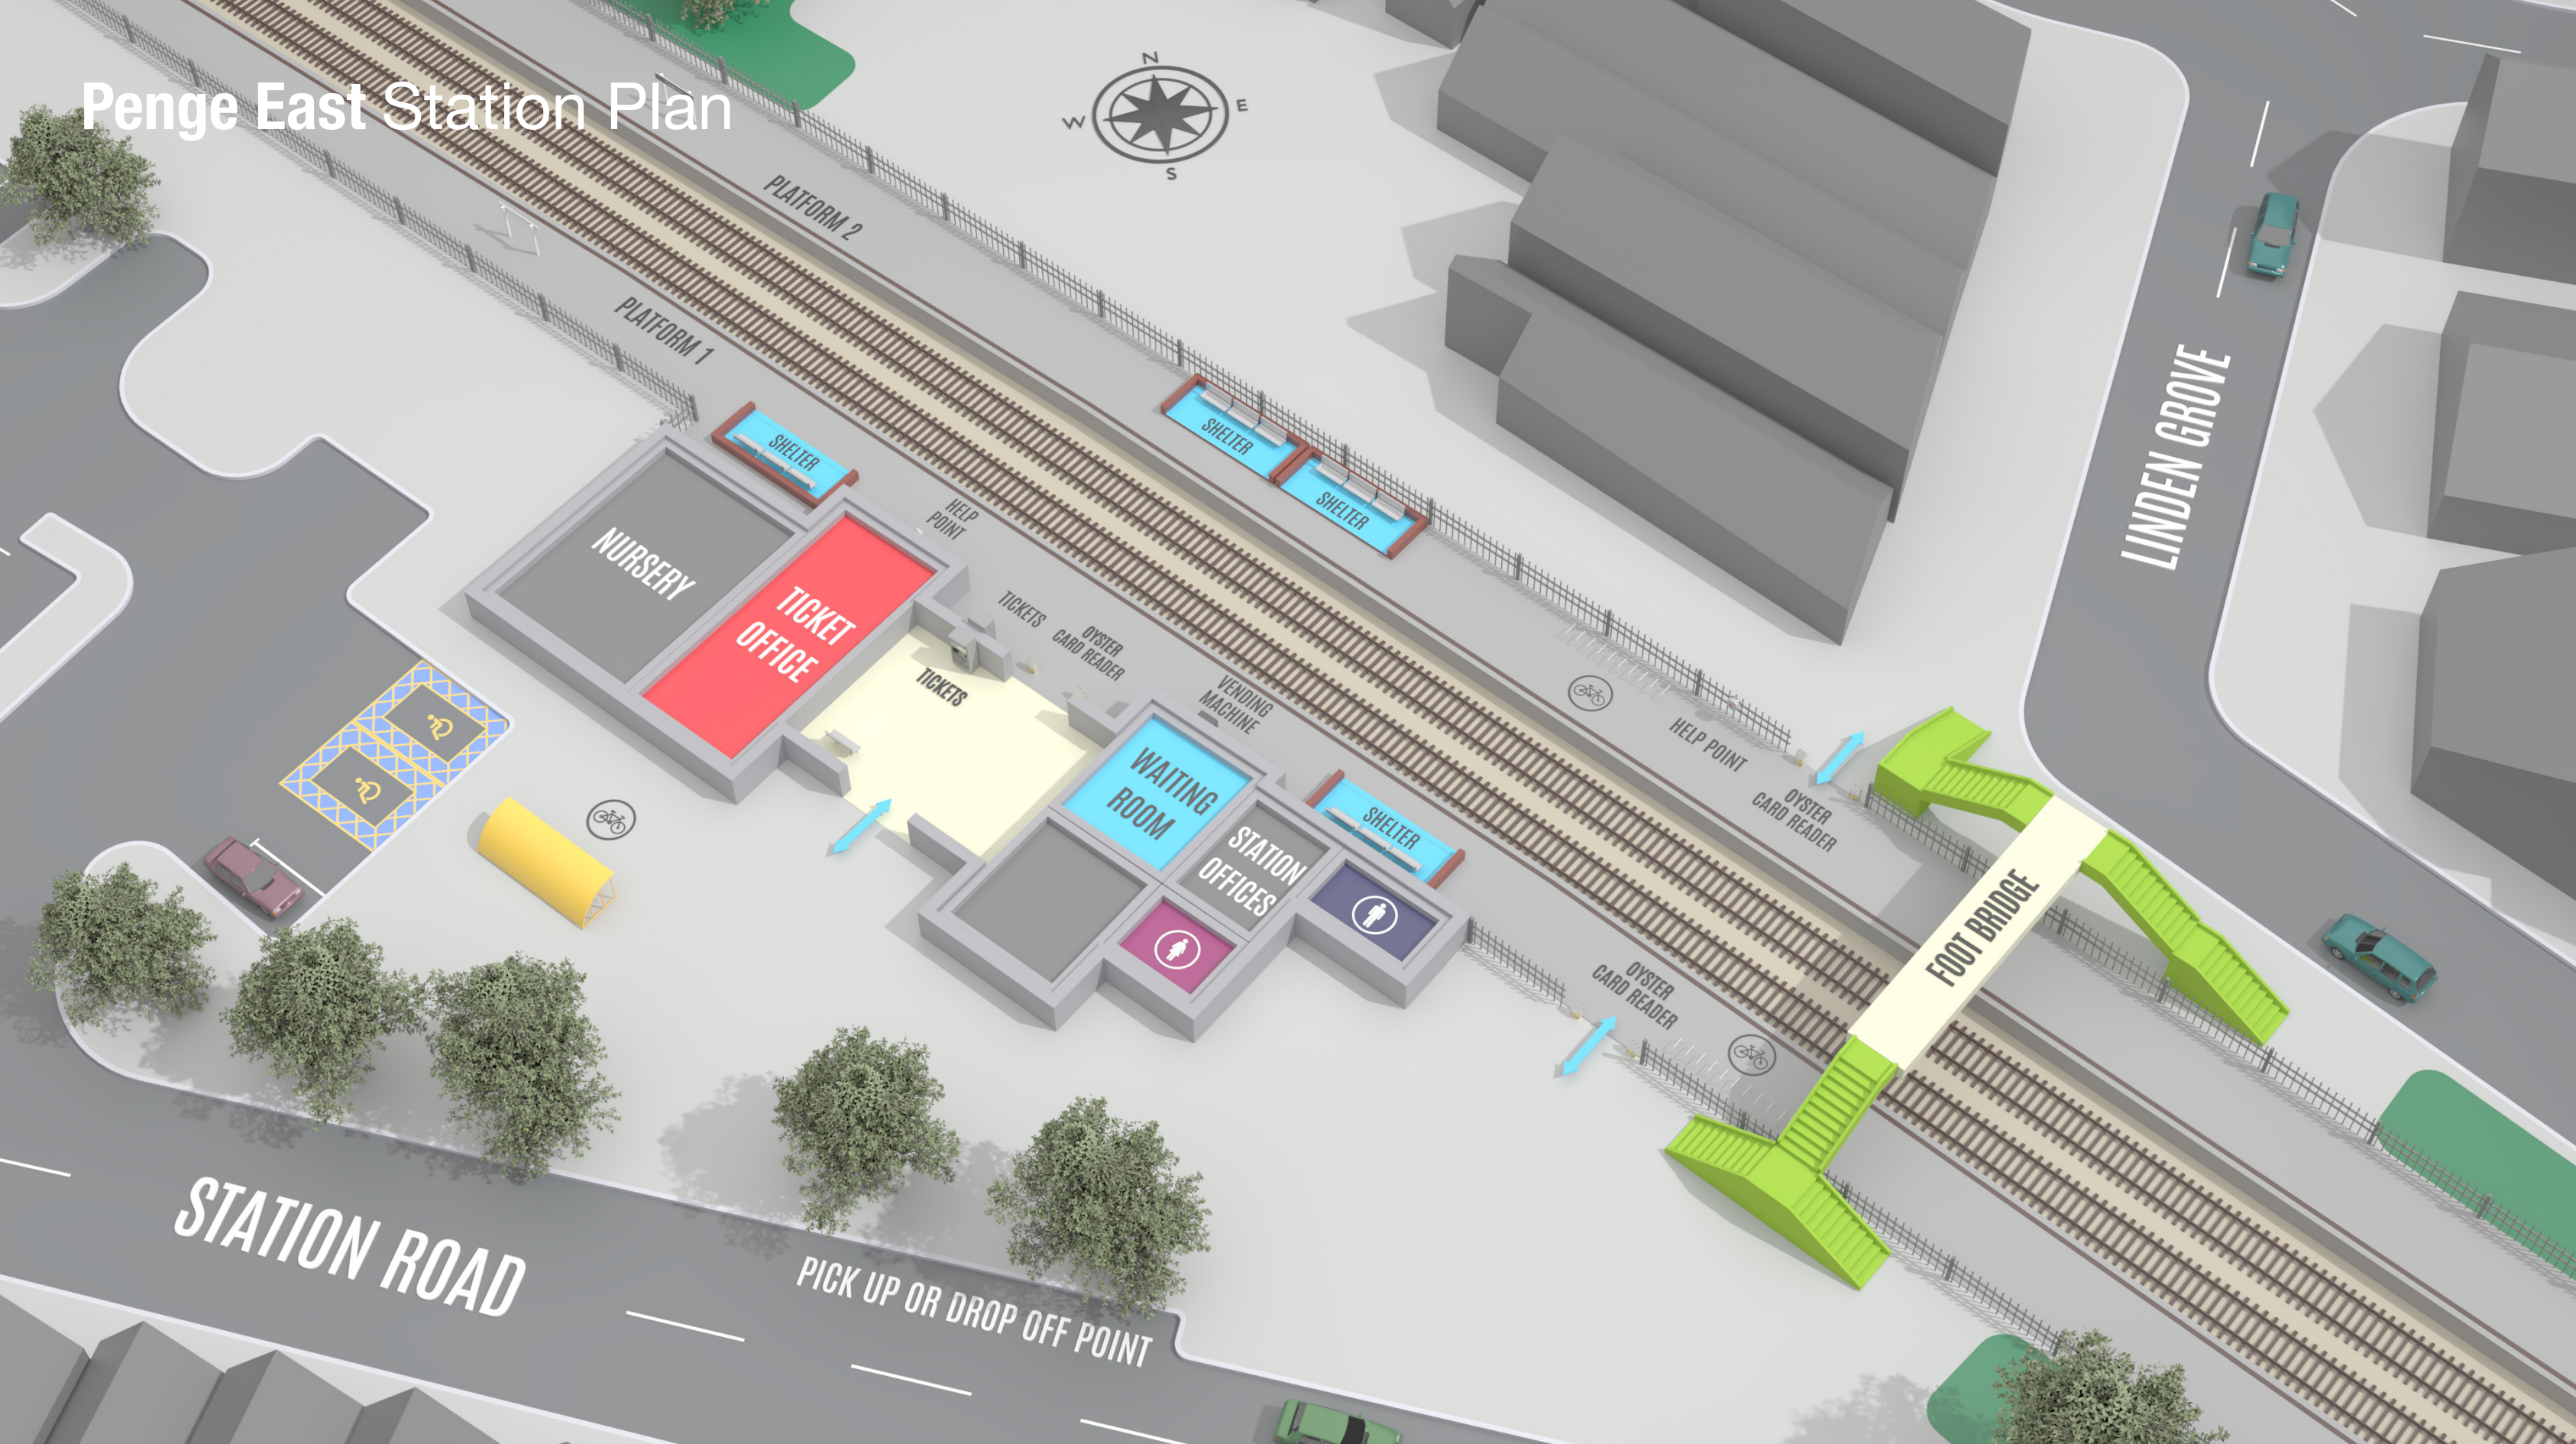

# Penge East Station Plan

PLATFORM 2

PLATFORM 1

NURSERY

TICKET OFFICE

TICKETS

TICKETS

WAITING ROOM

STATION OFFICES

SHELTER

SHELTER

SHELTER

SHELTER

HELP POINT

TICKETS

OYSTER CARD READER

VENDING MACHINE

HELP POINT

OYSTER CARD READER

FOOT BRIDGE

OYSTER CARD READER

STATION ROAD

PICK UP OR DROP OFF POINT

LINDEN GROVE

# Penge East Station Plan