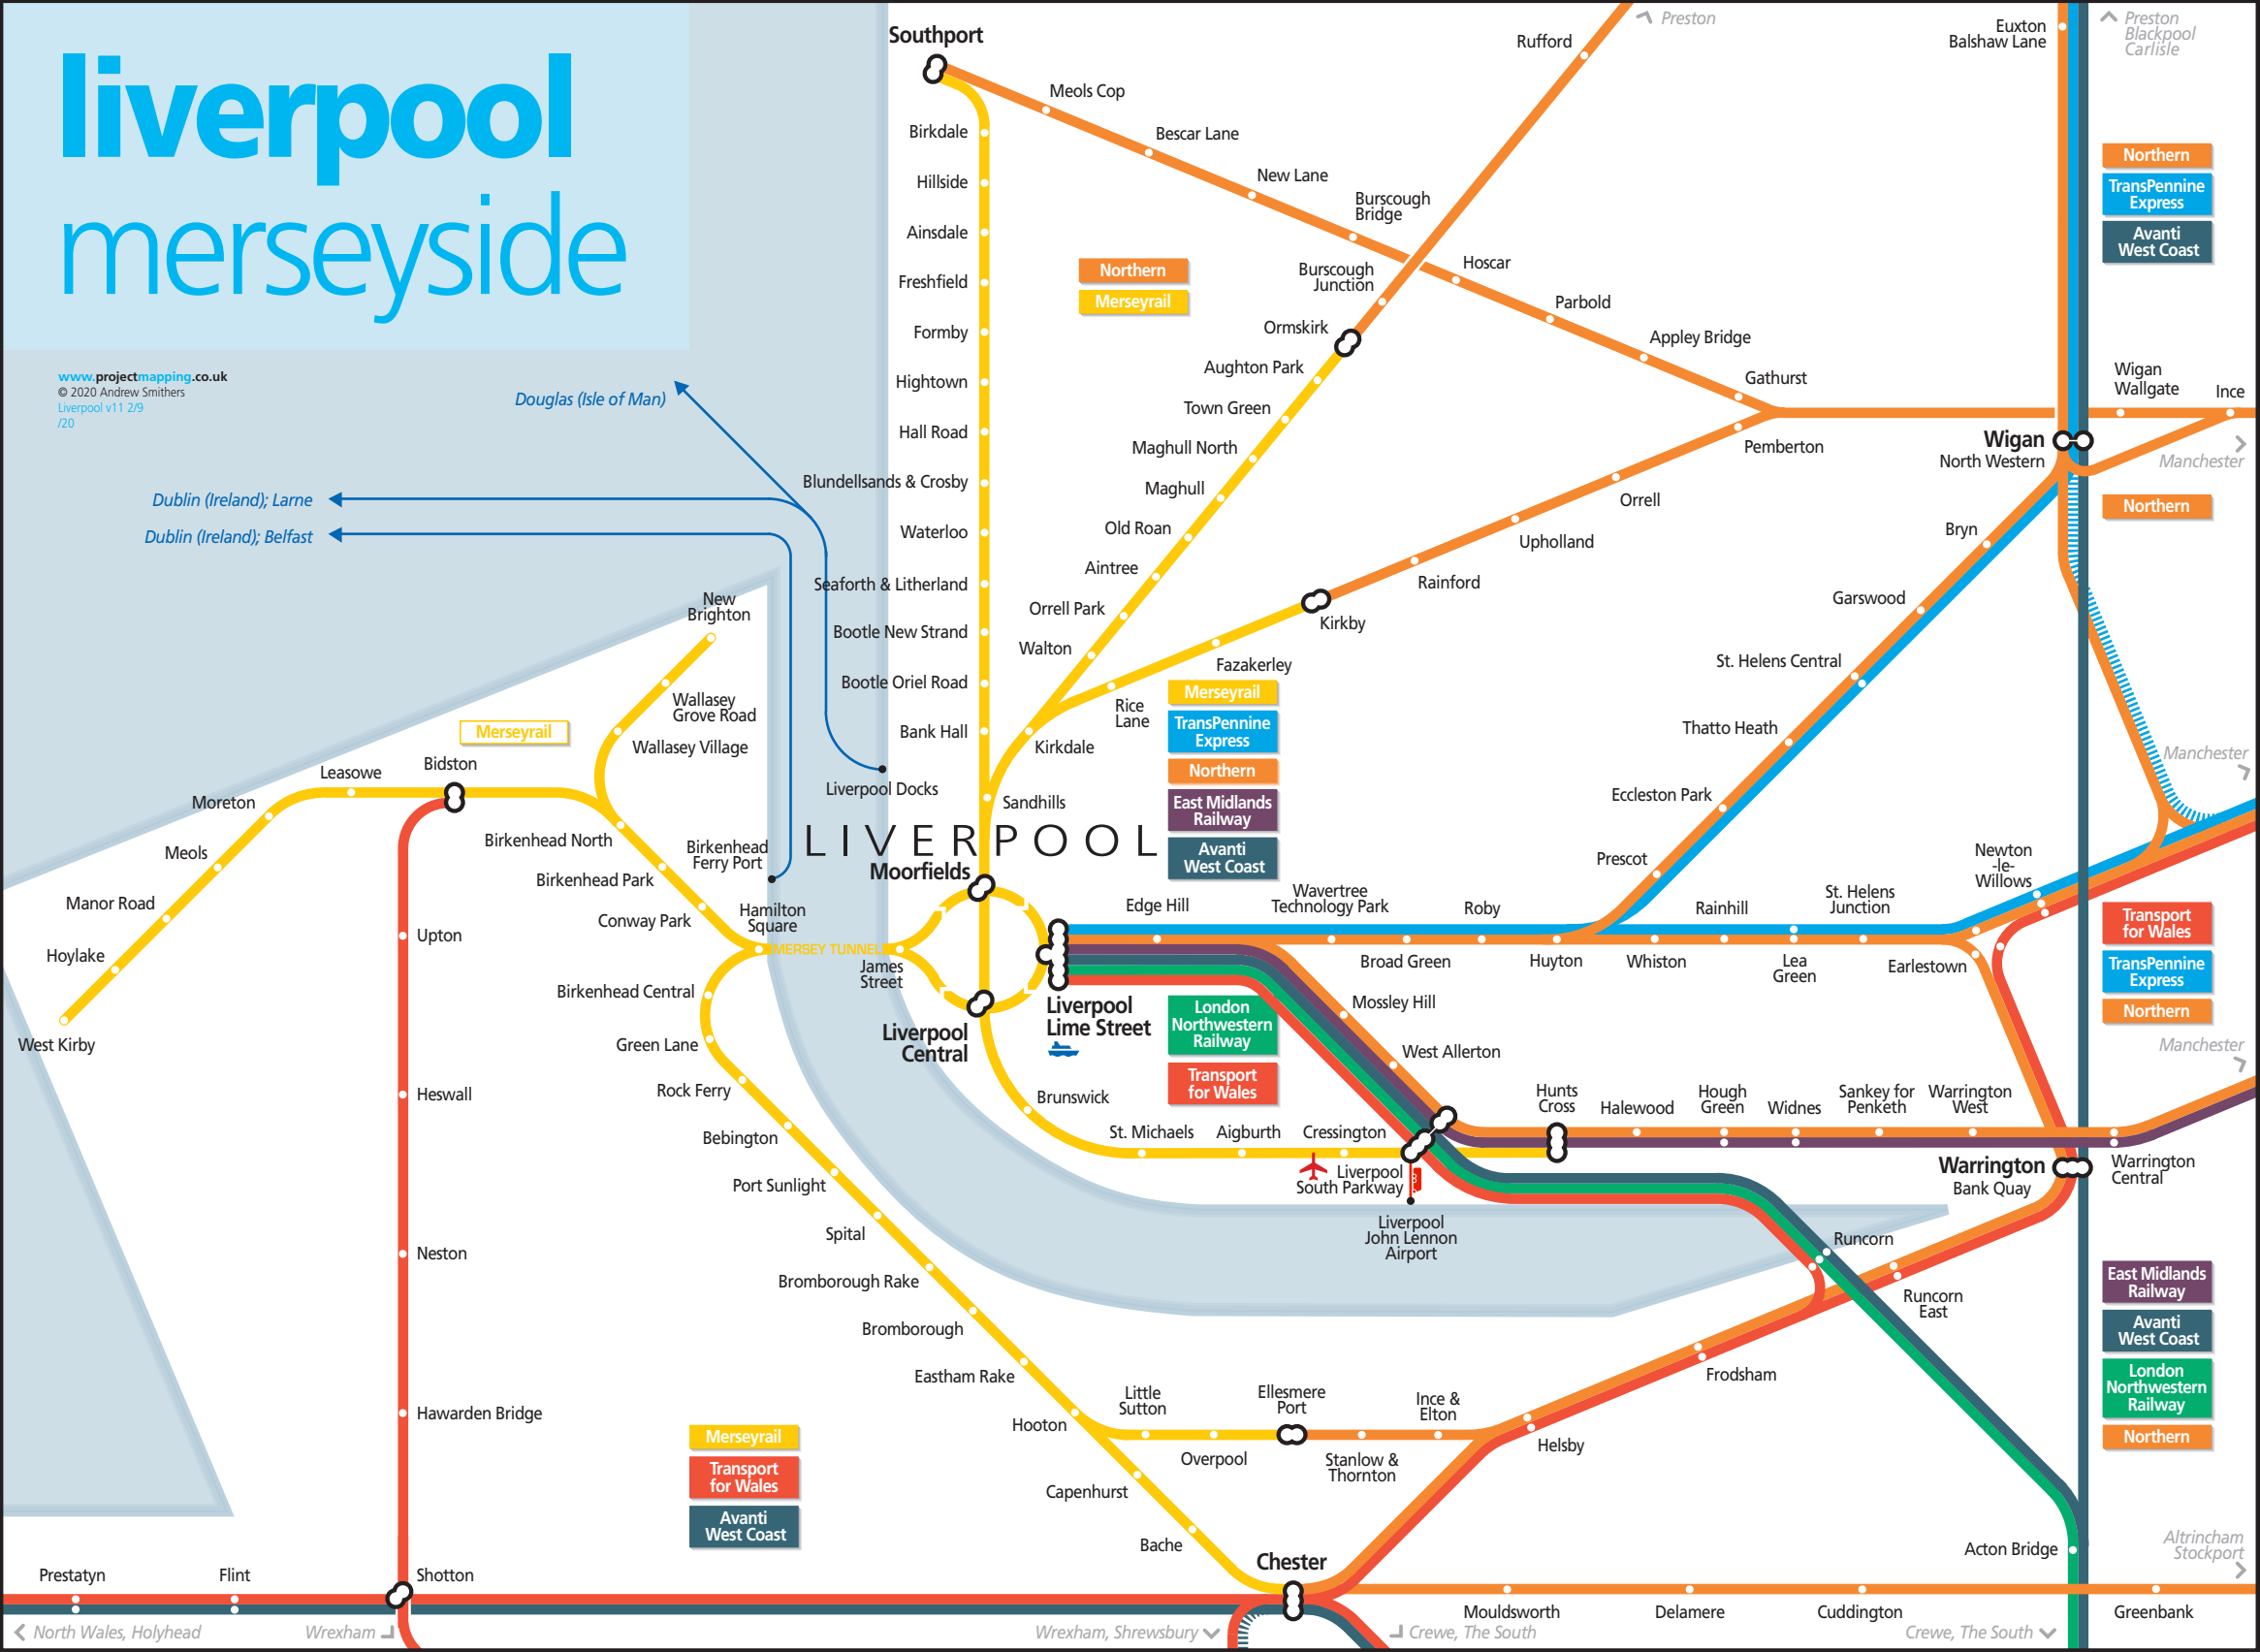

liverpool merseyside

www.projectmapping.co.uk
© 2020 Andrew Smithers
Liverpool v11.2/9
/20

Douglas (Isle of Man)

Dublin (Ireland); Larne

Dublin (Ireland); Belfast

Northern
Merseyrail

Merseyrail
TransPennine Express
Northern
East Midlands Railway
Avanti West Coast

London Northwestern Railway
Transport for Wales

Merseyrail
Transport for Wales
Avanti West Coast

Northern
TransPennine Express
Avanti West Coast

Northern

Transport for Wales
TransPennine Express
Northern

East Midlands Railway
Avanti West Coast
London Northwestern Railway
Northern

North Wales, Holyhead

Wrexham

Wrexham, Shrewsbury

Crewe, The South

Crewe, The South

Altrincham
Stockport