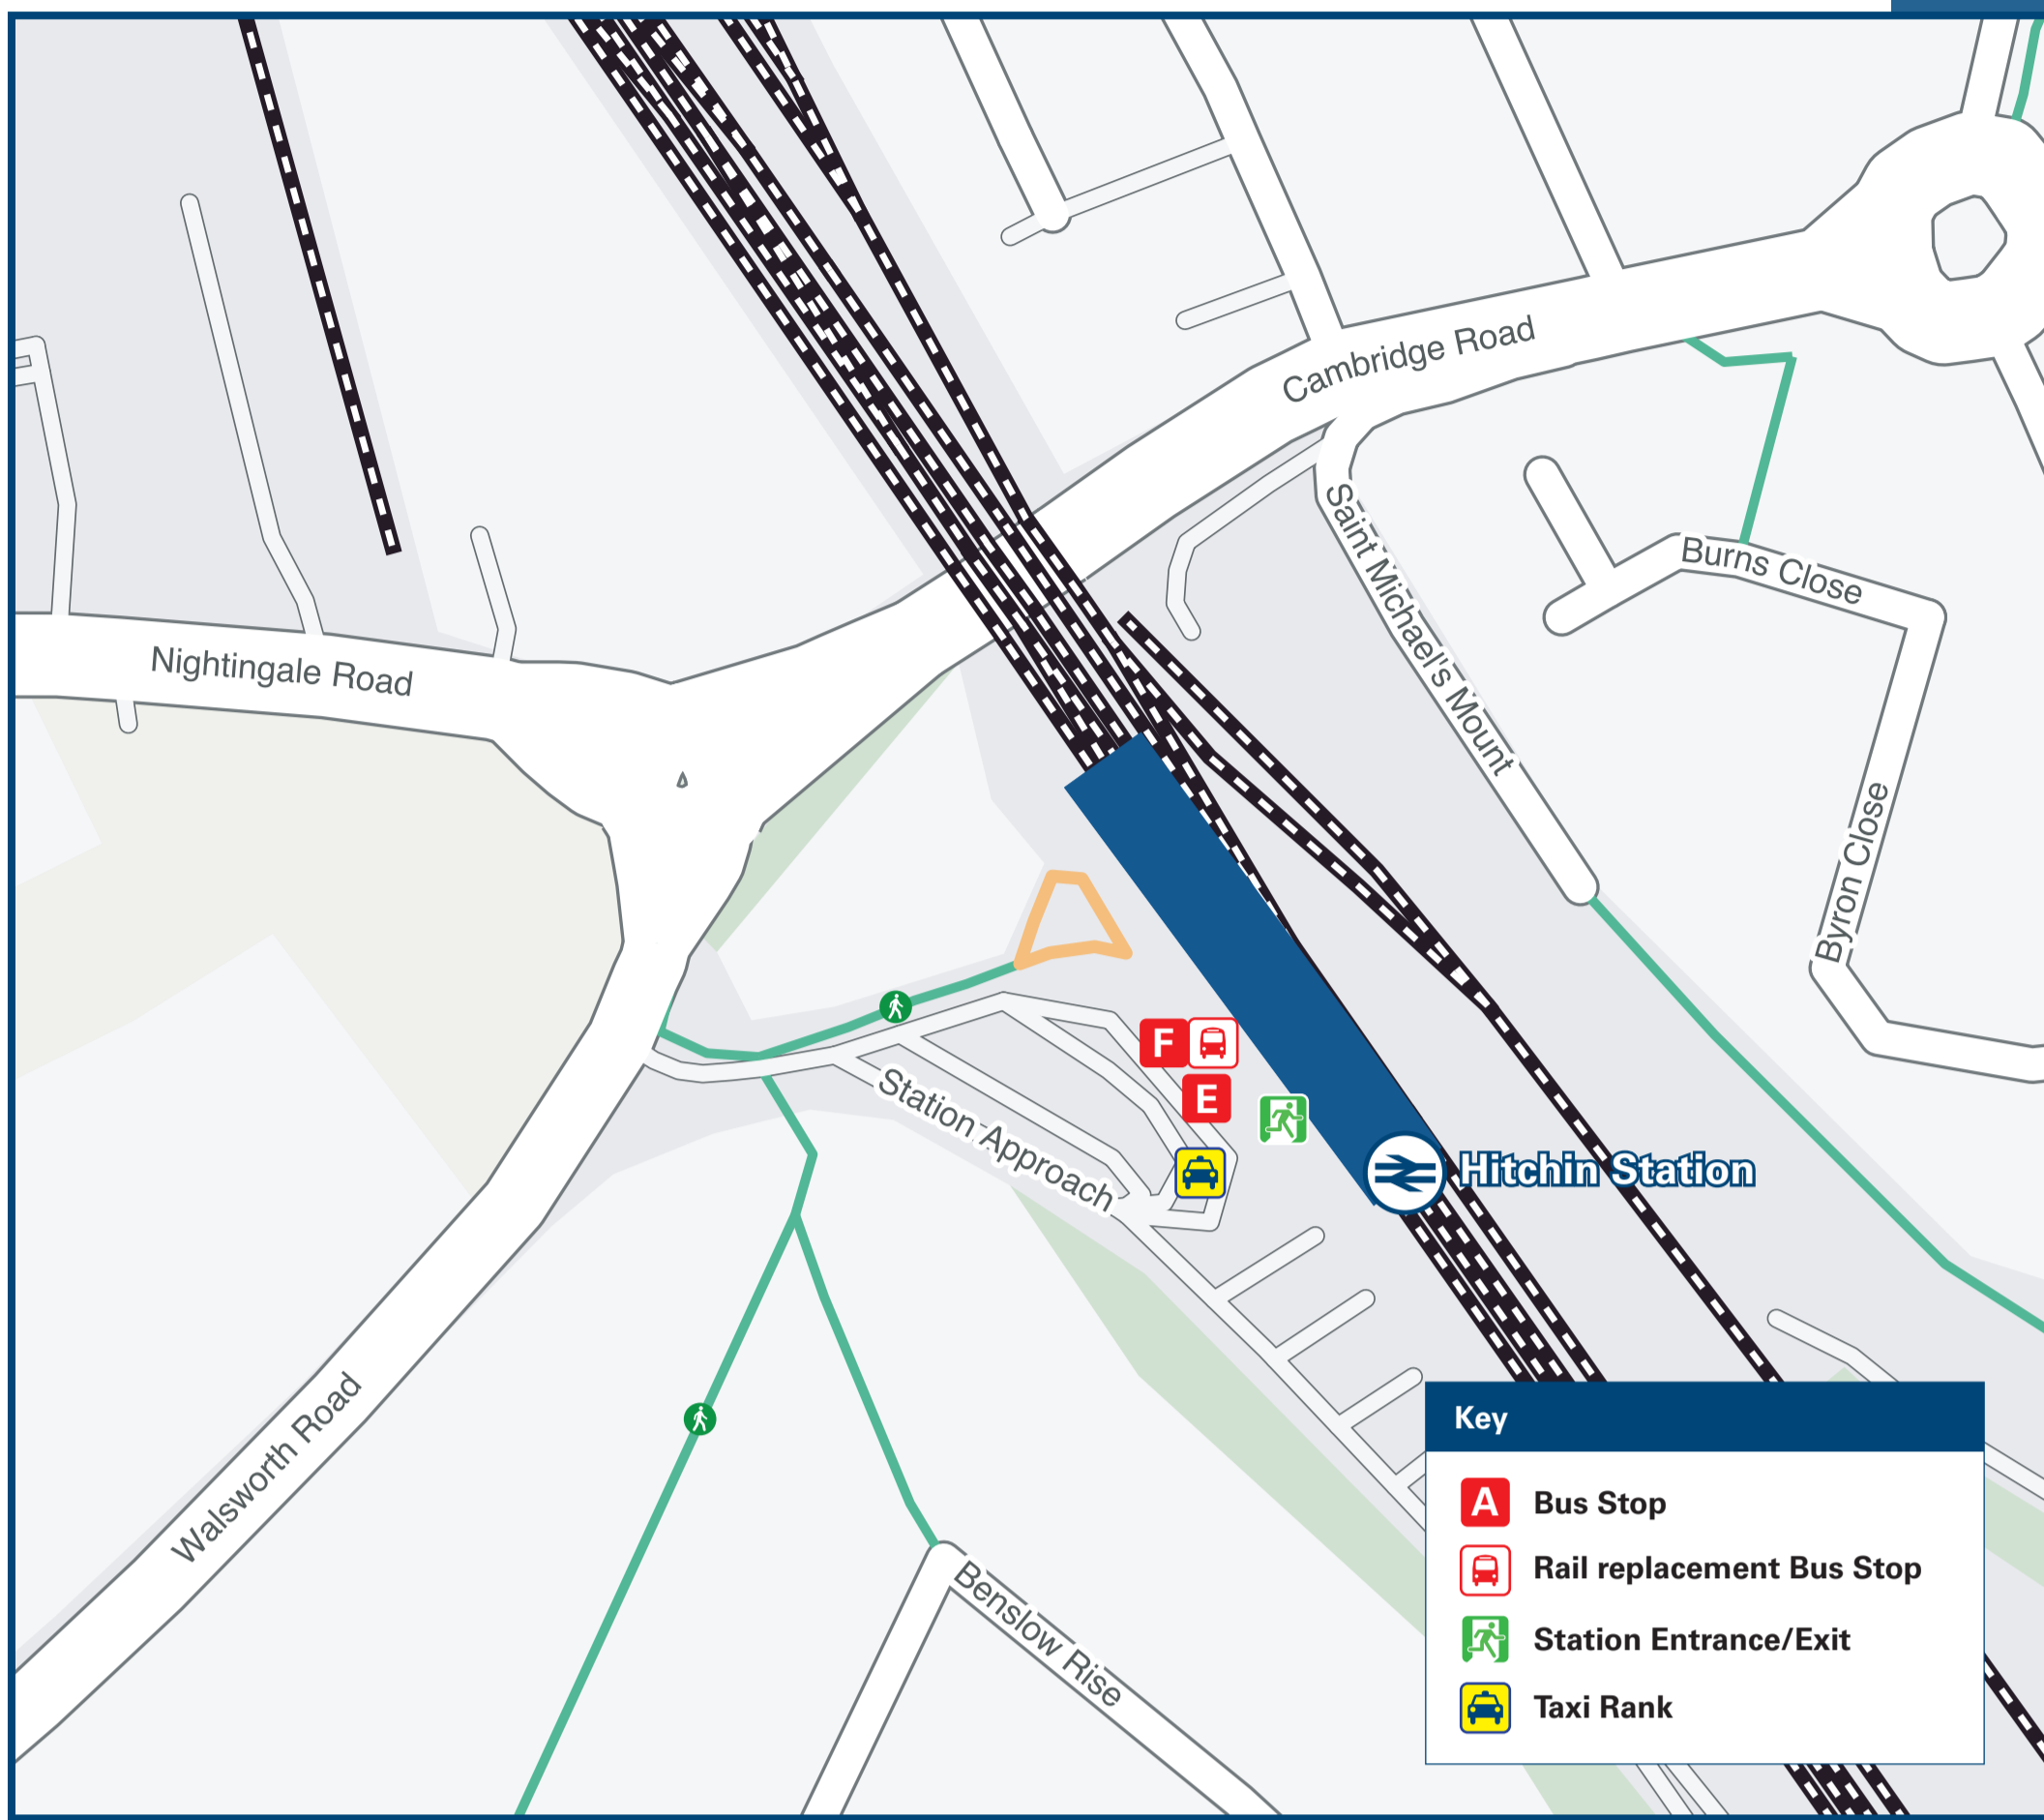

# Hitchin Station

# Onward Travel Information

## Buses and Taxis

**Key**

- A** Bus Stop
- F** Rail replacement Bus Stop
- E** Station Entrance/Exit
- T** Taxi Rank

All rail replacement buses depart from/pick-up from outside the Station front.

## Local area map

**Key**

- BR** Bancroft Rd Bus Stops
- SG** St Mary's Square Bus Stops
- C** North Hertfordshire College
- P** Pinehill Park
- RG** Bancroft Recreation Ground
- SM** Supermarket
- TH** Queen Mother Theatre
- H** Pinehill Hospital