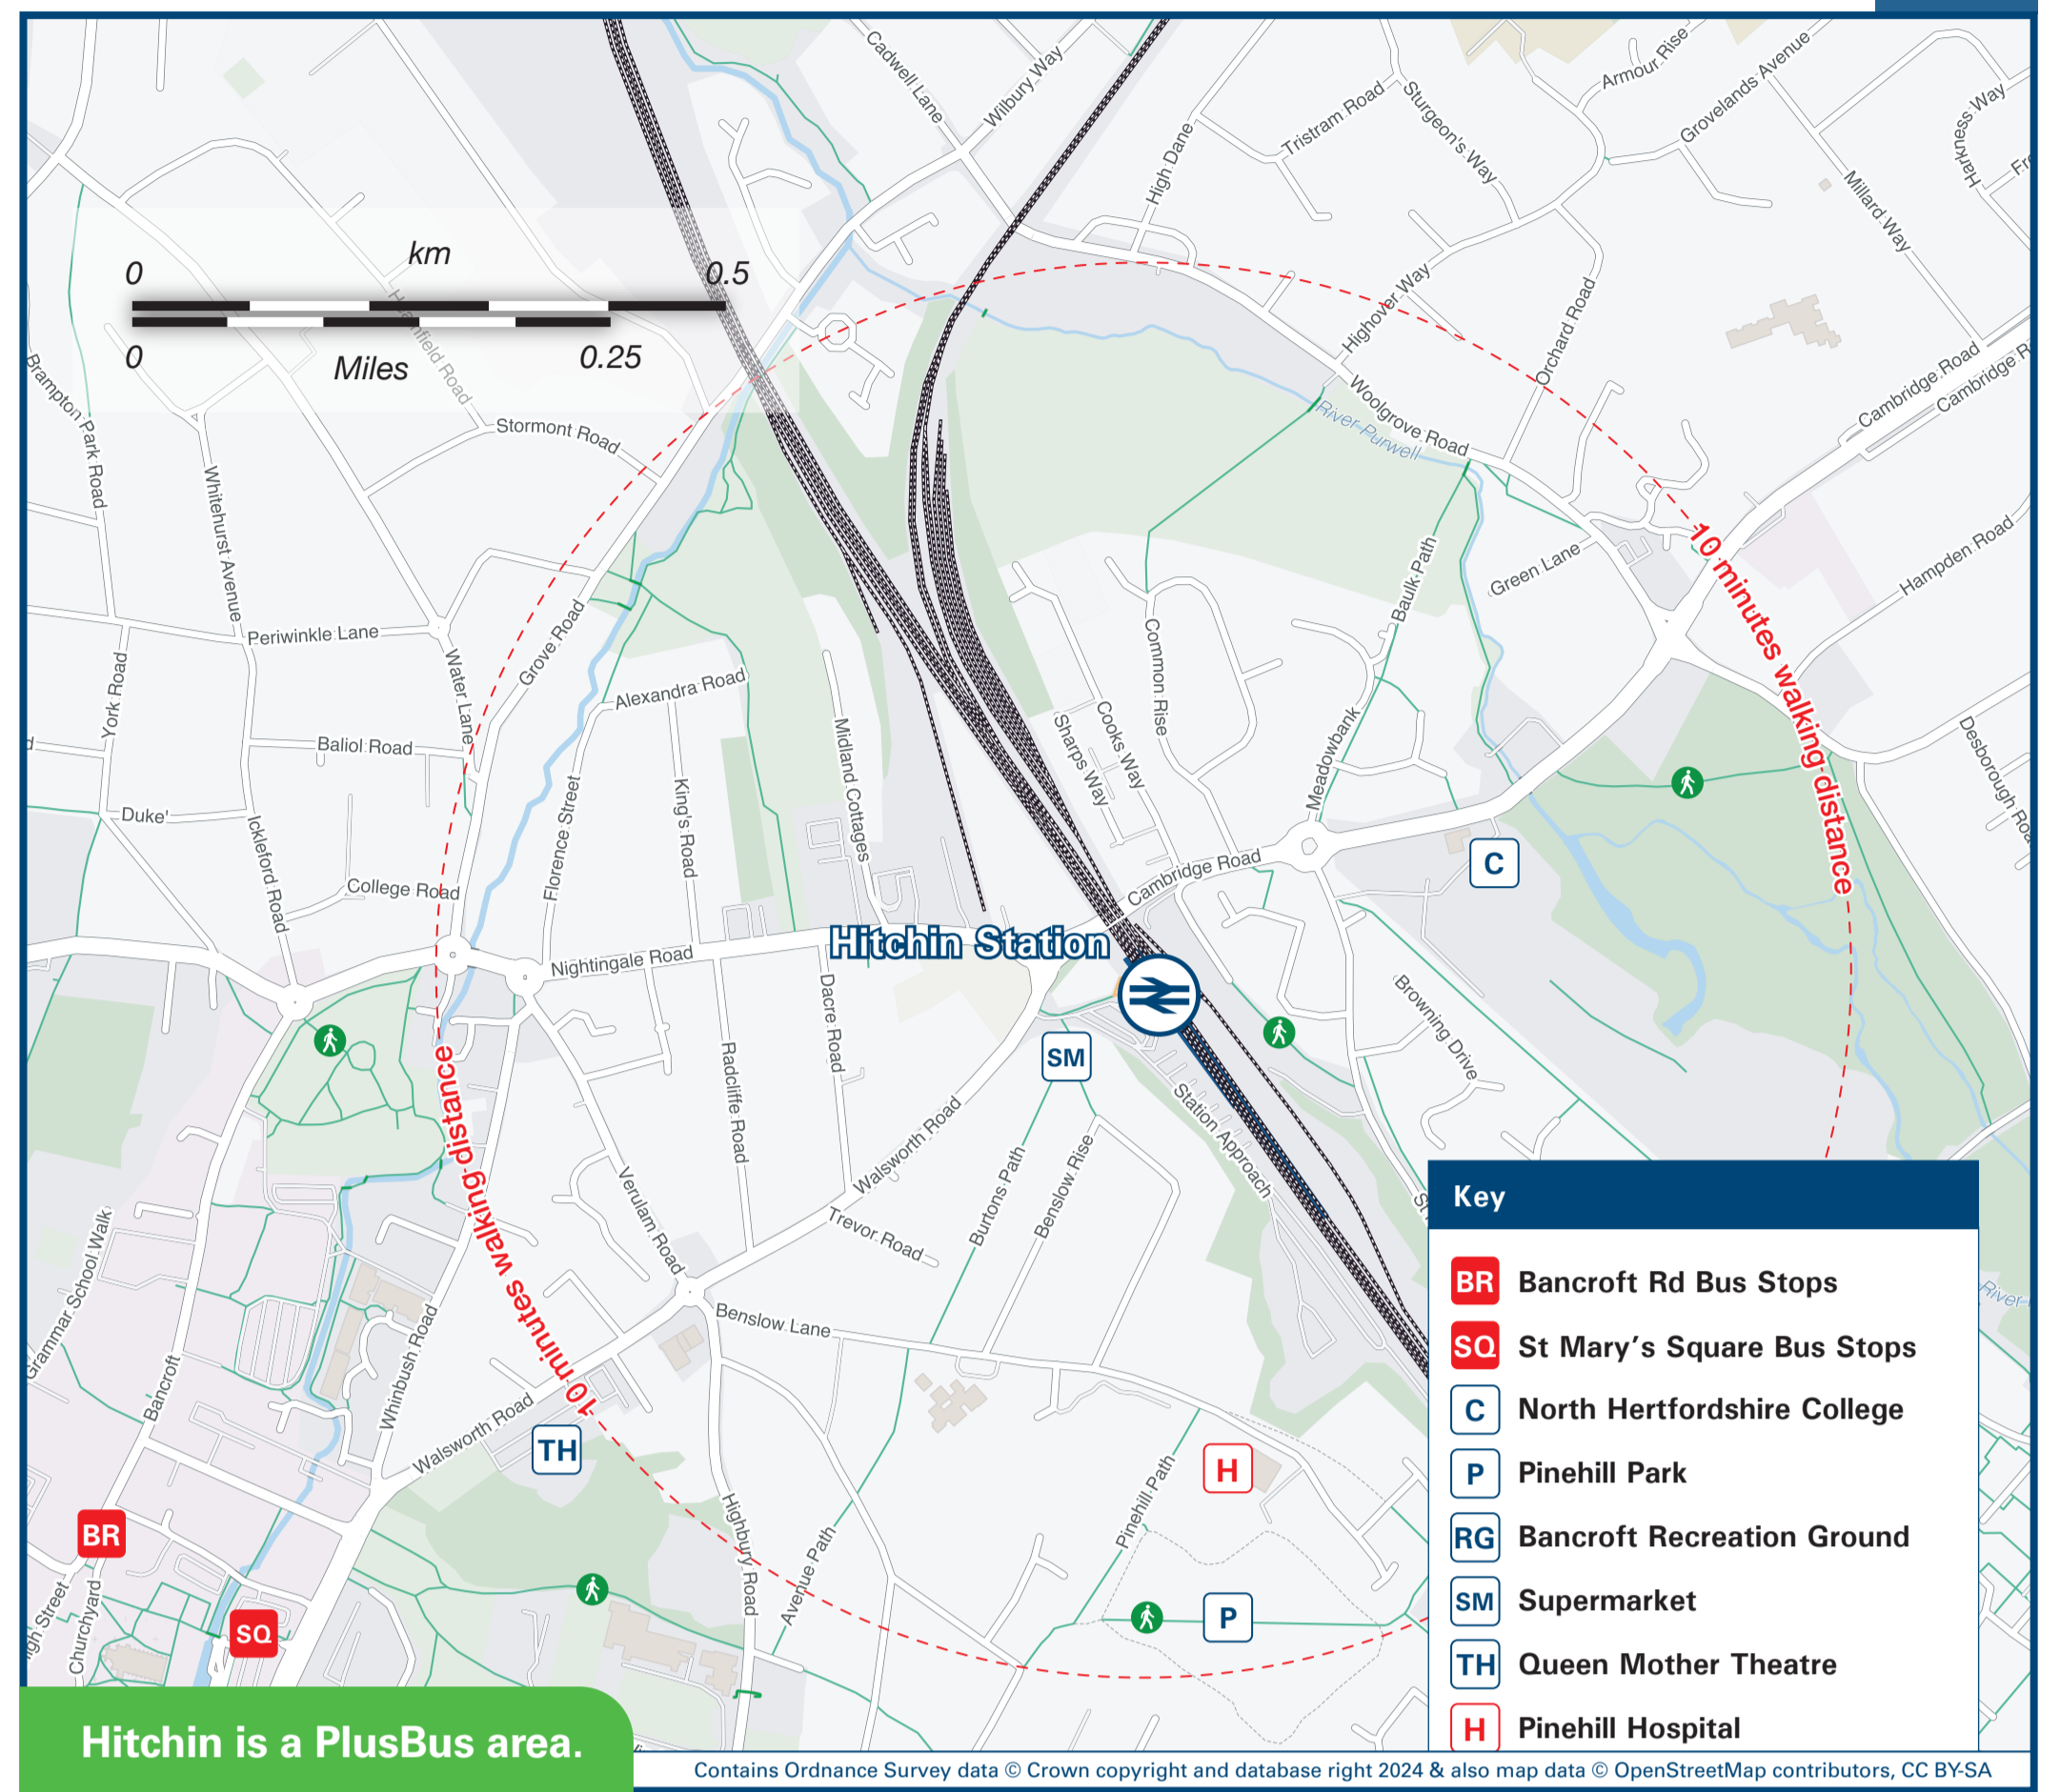

# Hitchin Station

## Buses and Taxis

**Key**

- A** Bus Stop
- F** Rail replacement Bus Stop
- E** Station Entrance/Exit
- T** Taxi Rank

All rail replacement buses depart from/pick-up from outside the Station front.

## Local area map

**Key**

- BR** Bancroft Rd Bus Stops
- SG** St Mary's Square Bus Stops
- C** North Hertfordshire College
- P** Pinehill Park
- RG** Bancroft Recreation Ground
- SM** Supermarket
- TH** Queen Mother Theatre
- H** Pinehill Hospital

## Main destinations by bus

(Data correct at May 2024)

DESTINATION	BUS ROUTES	BUS STOP
Arlesey	9A	Hermitage Rd <b>H B</b>
Baldock	98, 386*	<b>F</b>
Biggleswade	74	Bancroft Rd <b>B E</b>
Breachwood Green	88*	St Mary's Sq <b>S L</b>
Buntingford	386*	<b>F</b>
Codicote	314*, 315*	St Mary's Sq <b>S L</b>
Cockernhoe	88*	St Mary's Sq <b>S L</b>
Cottered	386*	<b>F</b>
Fairfield Park	97	<b>F</b>
Gosmore	88*	St Mary's Sq <b>S L</b>
Great Wymondley	80	<b>F</b>
Hatfield	635#	<b>E</b>
Henlow Camp	89*	Bancroft Rd <b>B G</b>
	9B	Hermitage Rd <b>H B</b>
	74	Bancroft Rd <b>B E</b>
Henlow Village	9A, 9B	Hermitage Rd <b>H B</b>
	74	Bancroft Rd <b>B E</b>
Hitchin (Town Centre)	10 - 15 minutes walk from this station (see Local area map)	
	80, 81, 97, 98A, 386*, 635#	<b>E</b>
Ickleford	9A, 9B	Hermitage Rd <b>H B</b>
Kimpton (The Boot PH)	315*	St Mary's Sq <b>S L</b>
Kings Walden	88*	St Mary's Sq <b>S L</b>
Langley	314*	St Mary's Sq <b>S L</b>
Letchworth Garden City	97, 98, 386*	<b>F</b>