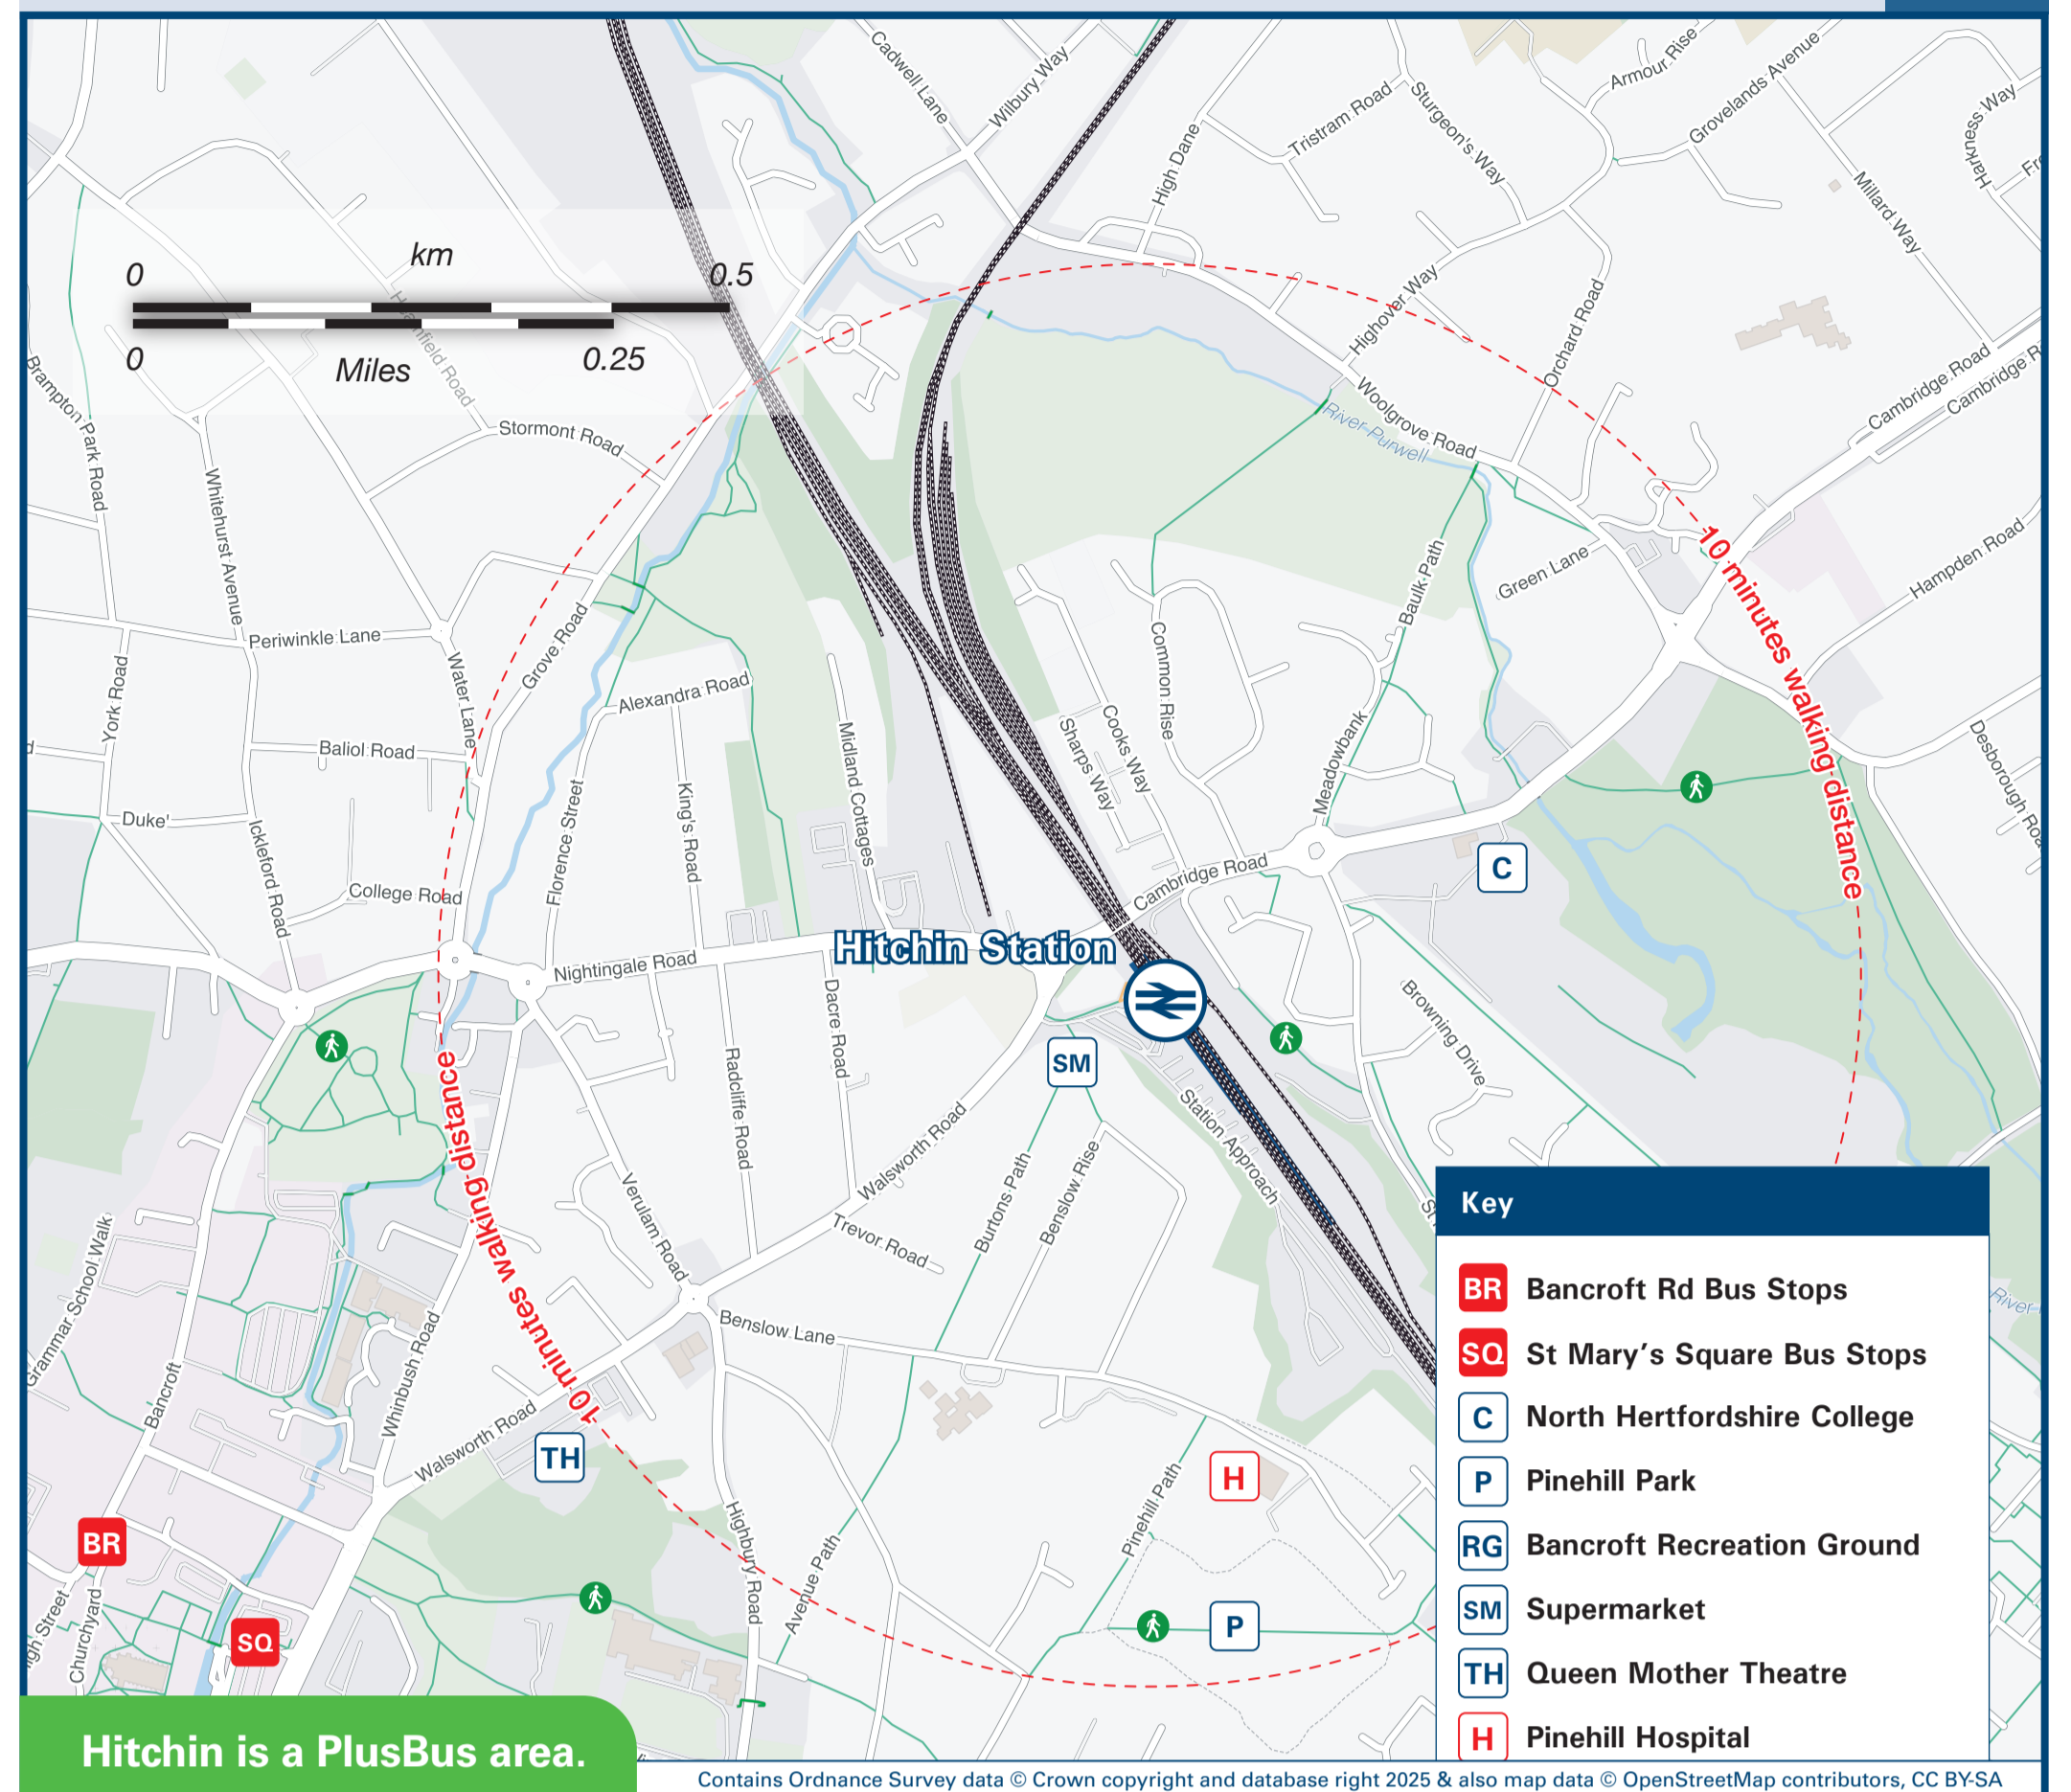

Hitchin Station

Onward Travel Information

Buses and Taxis

Key

- A** Bus Stop
- R** Rail replacement Bus Stop
- E** Station Entrance/Exit
- T** Taxi Rank

All rail replacement buses depart from/pick-up from outside the Station front.

Local area map

Key

- BR** Bancroft Rd Bus Stops
- SG** St Mary's Square Bus Stops
- C** North Hertfordshire College
- P** Pinehill Park
- RG** Bancroft Recreation Ground
- SM** Supermarket
- TH** Queen Mother Theatre
- H** Pinehill Hospital

Main destinations by bus

(Data correct at May 2025)

DESTINATION	BUS ROUTES	BUS STOP
Baldock	37*, 98	F
Buntingford	37*	F
Cottered	37*	F
Fairfield Park	97	F
Great Wymondley	80	F
Hatfield	635#	E
Henlow Camp	89*	F
Hitchin (Town Centre)	10 - 15 minutes walk from this station (see Local area map) 37*, 80, 89*, 97, 635#	E
Letchworth Garden City	37*, 97, 98	F
Lister Hospital (Stevenage)	80	F
	37*, 635#	E

DESTINATION	BUS ROUTES	BUS STOP
Stotfold	97	F
Walsworth	89*	F
Westmill (near Buntingford)	37*	F
Wilbury Hills	97	F

Notes

- PlusBus destination, please see below for details.
- Bus route 80 runs a Mondays to Saturdays service only. No Sunday services.
- Bus routes 97 & 98 run daily services.
- For bus times and days of operation please contact Traveline on www.traveline.info or call: 0871 200 22 33
- ⚡ Direct trains operate to this destination from this station.
- ➔ Change here for connecting domestic and international airline services.
- * Bus routes 37 & 89 run limited Mondays to Saturdays service, only. No Sunday service.
- # Bus route 635 runs a limited Mondays to Fridays service, only. No Saturday or Sunday service.
- ~ Further bus services are available from Hitchin Town Centre at Bancroft, Hermitage Road and St Mary's Square bus stops, all approximately 20 minutes walk from this station.