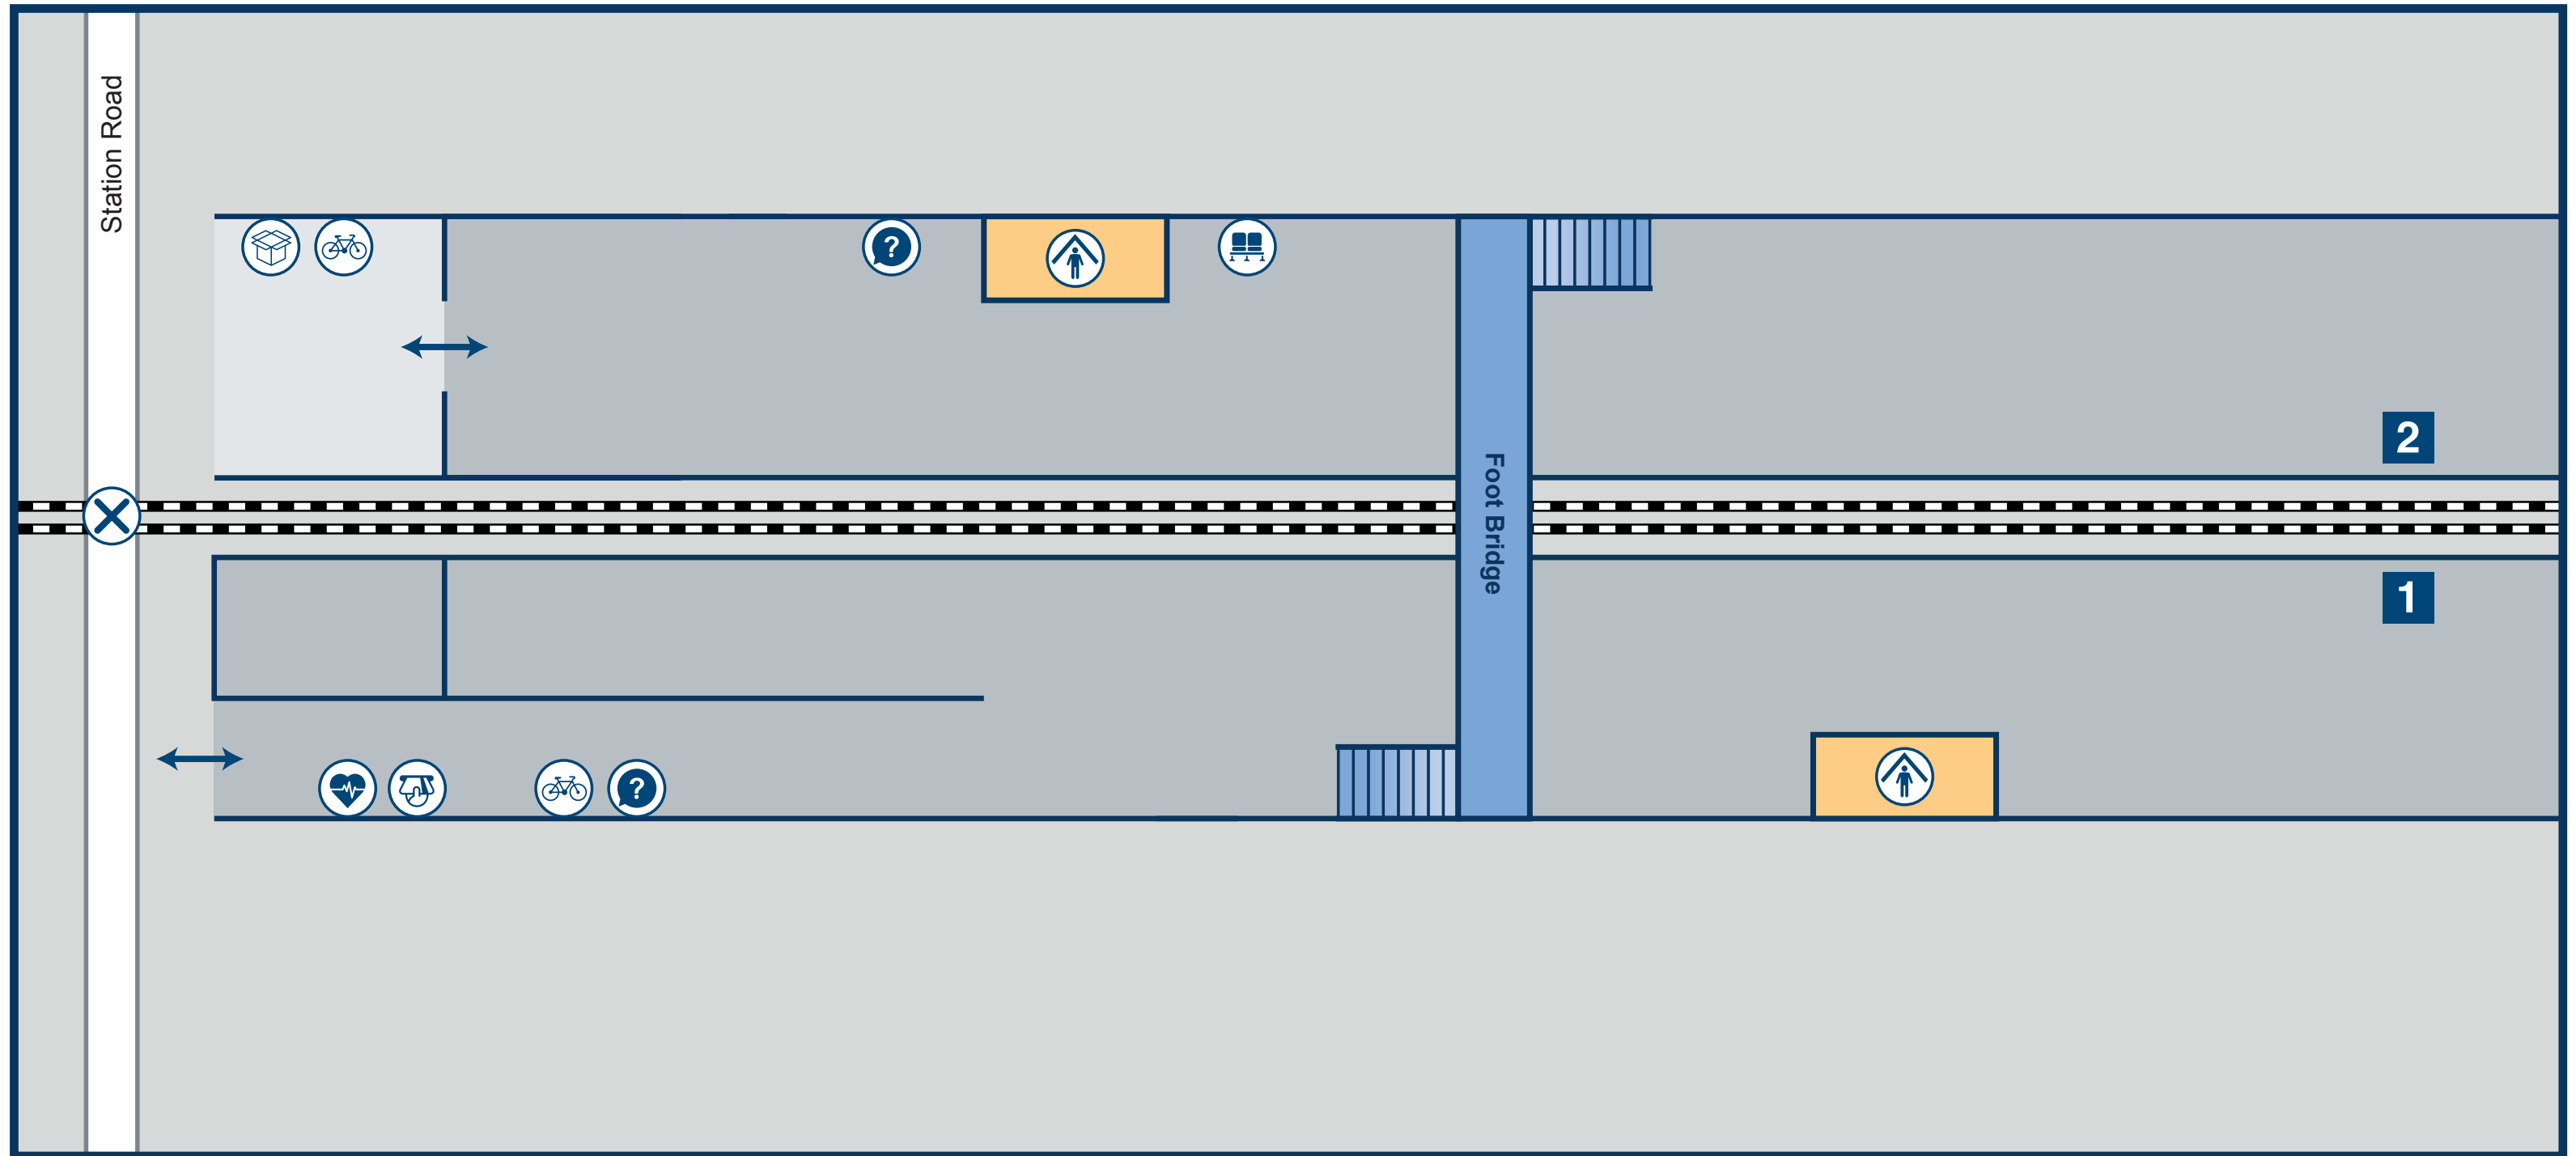

Chartham Station Plan

Key	Cycle Rack	Help Point	Platform	Ticket Machine
	Defibrillator	Level Crossing	Seats	
	Entrance / Exit	Parcel Hub	Shelter	