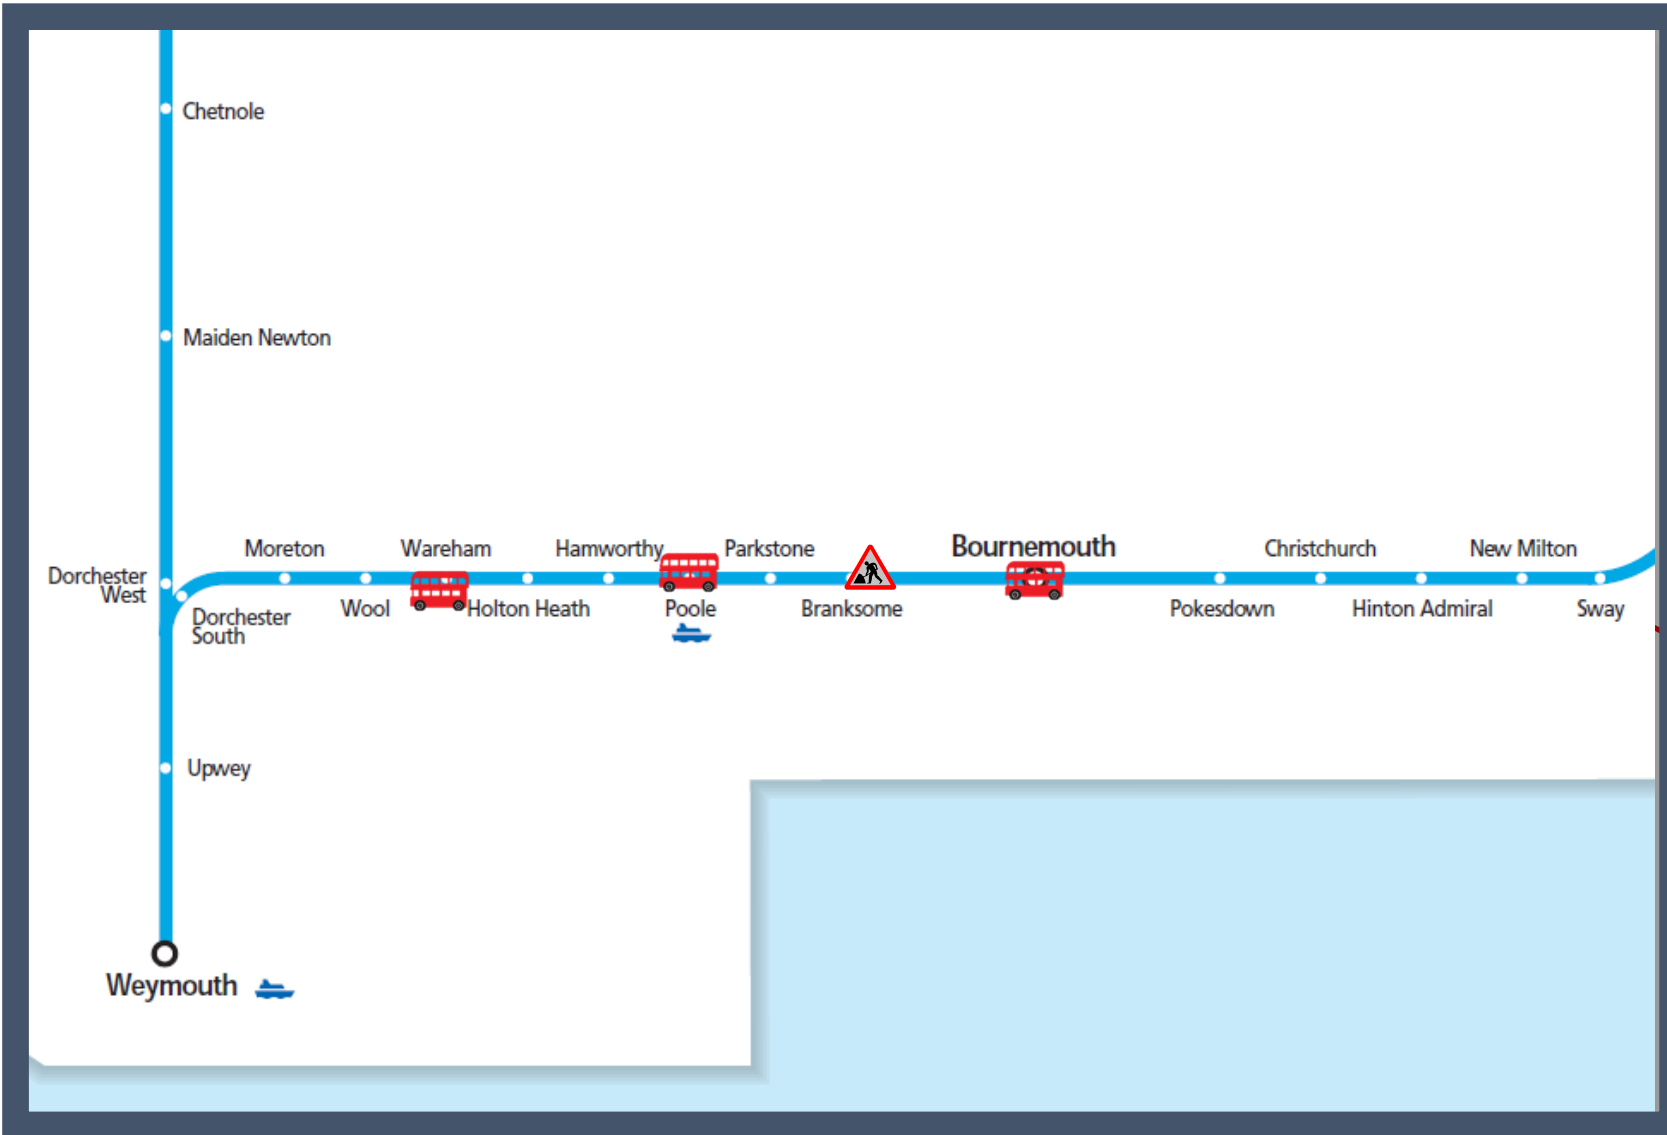

# Buses replace trains between Bournemouth and Poole / Wareham

TOC affected: South Western Railway

**Key:**

	Engineering Works
	Bus Replacement Services