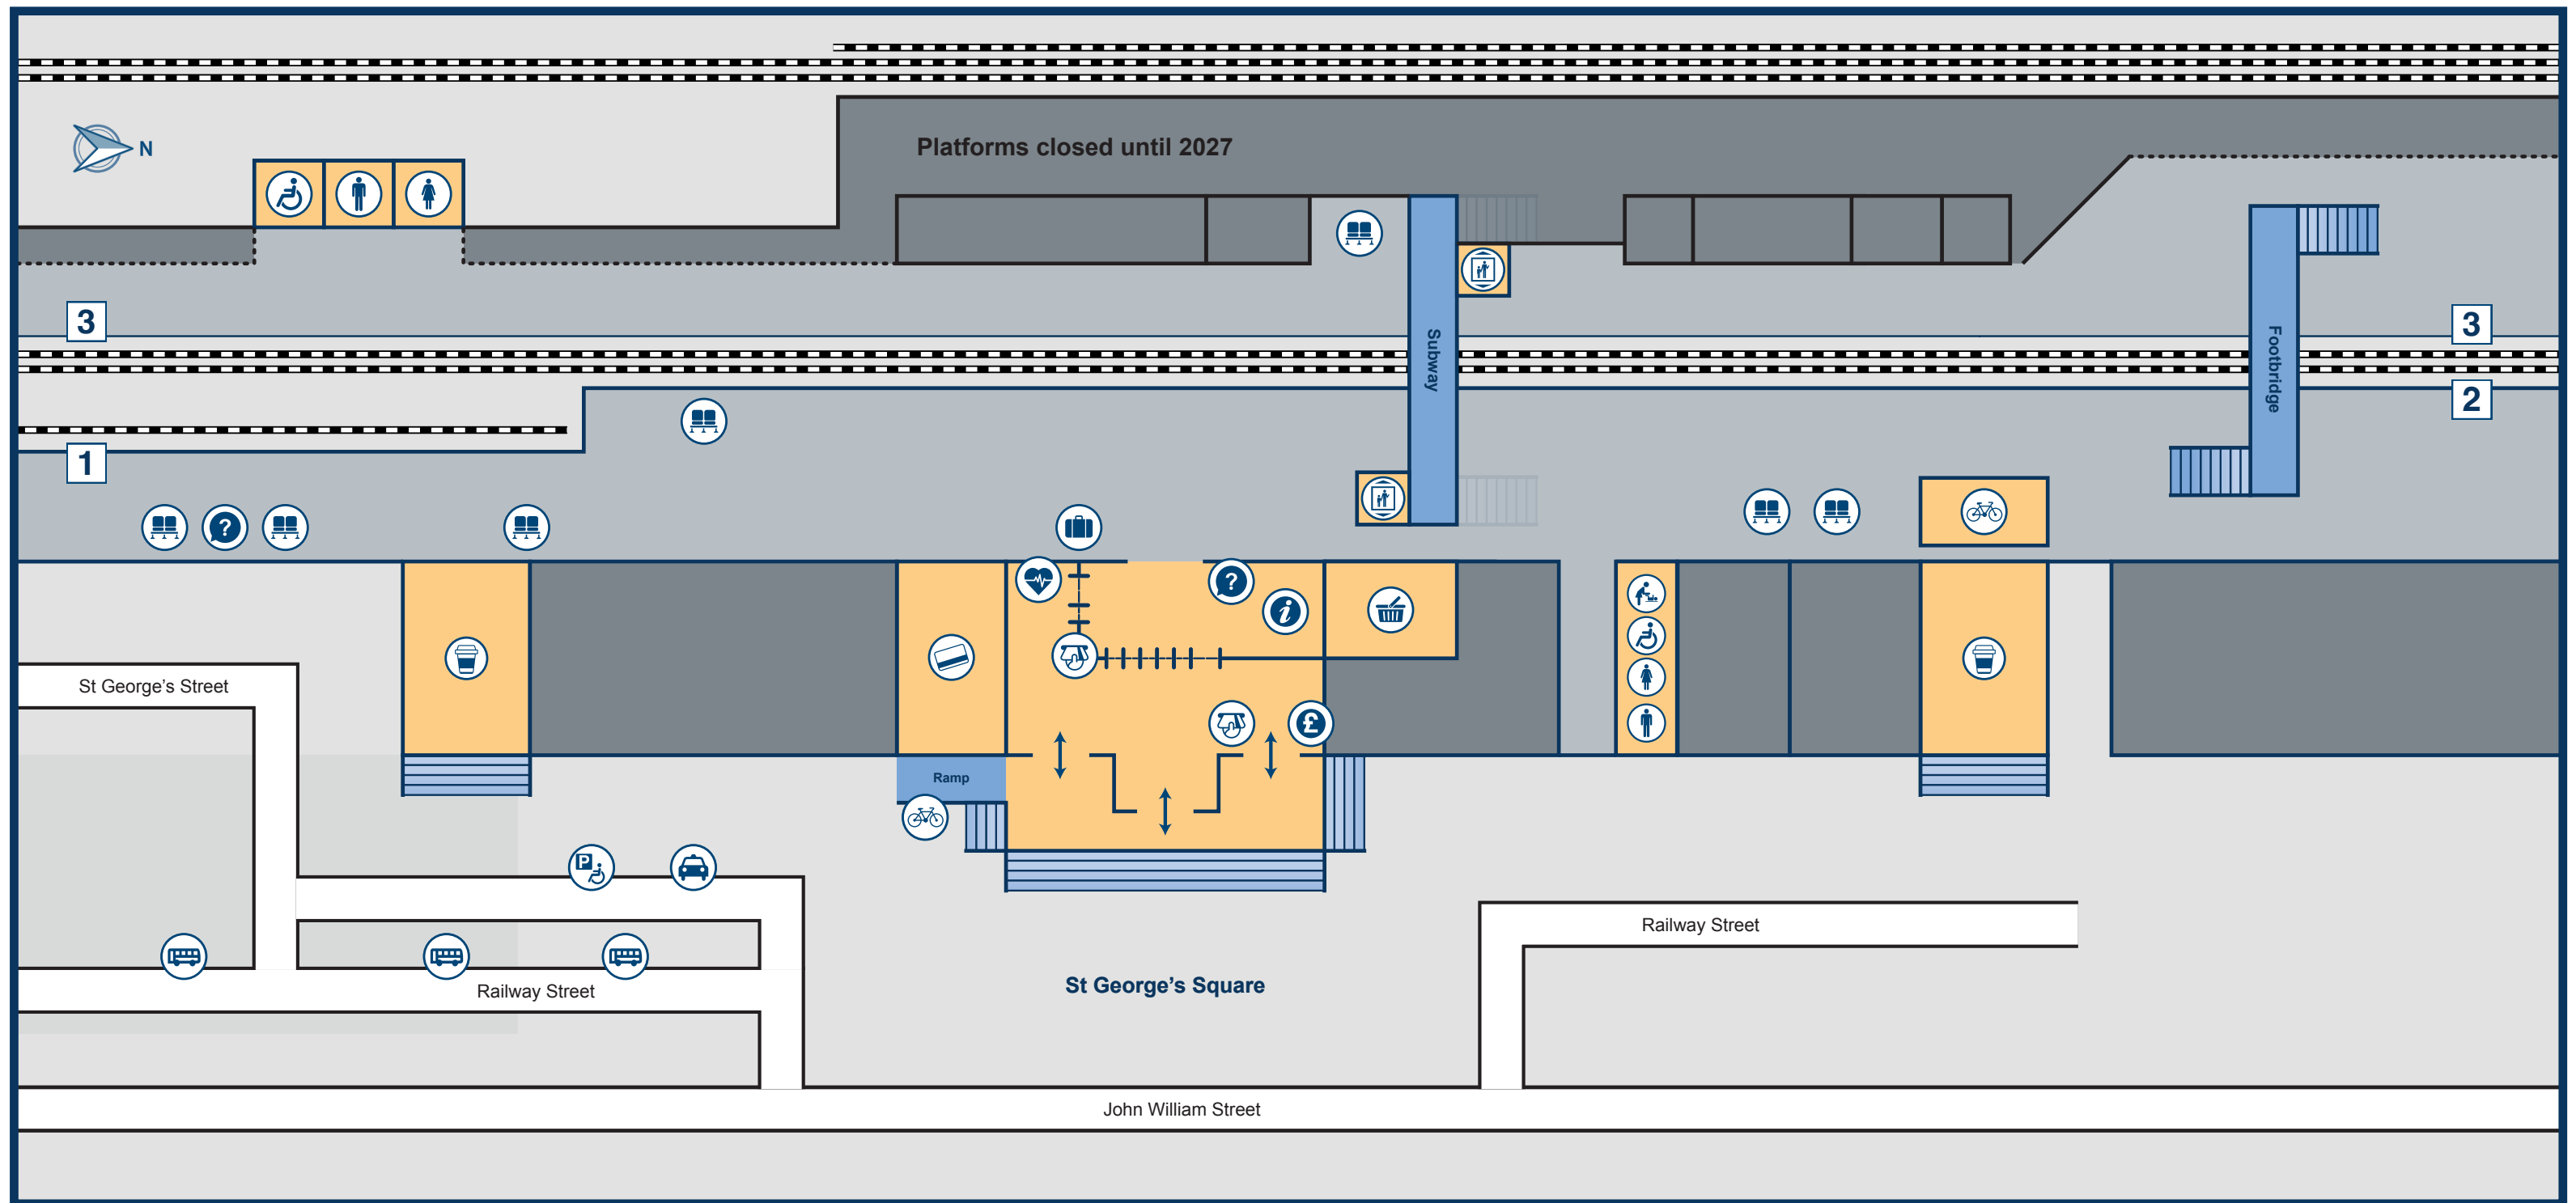

Huddersfield Station Plan

Key

- | | | | | | | | |
|--|-------------------|--|-----------------|--|-------------|--|--------------------|
| | Accessible Toilet | | Entrance / Exit | | Male Toilet | | Ticket Machine |
| | Baby Changing | | Female Toilet | | Platform | | Ticket Office |
| | Bus Stop | | Food & Drink | | Retail | | Travel Information |
| | Cash Machine | | Help Point | | Seats | | |
| | Cycle Rack | | Lift | | Taxi Rank | | |
| | Defibrillator | | Luggage Trolley | | Telephone | | |

To explore this station in more detail or create a unique journey to another station, scan the QR code with your mobile phone or visit...

mystationview.com