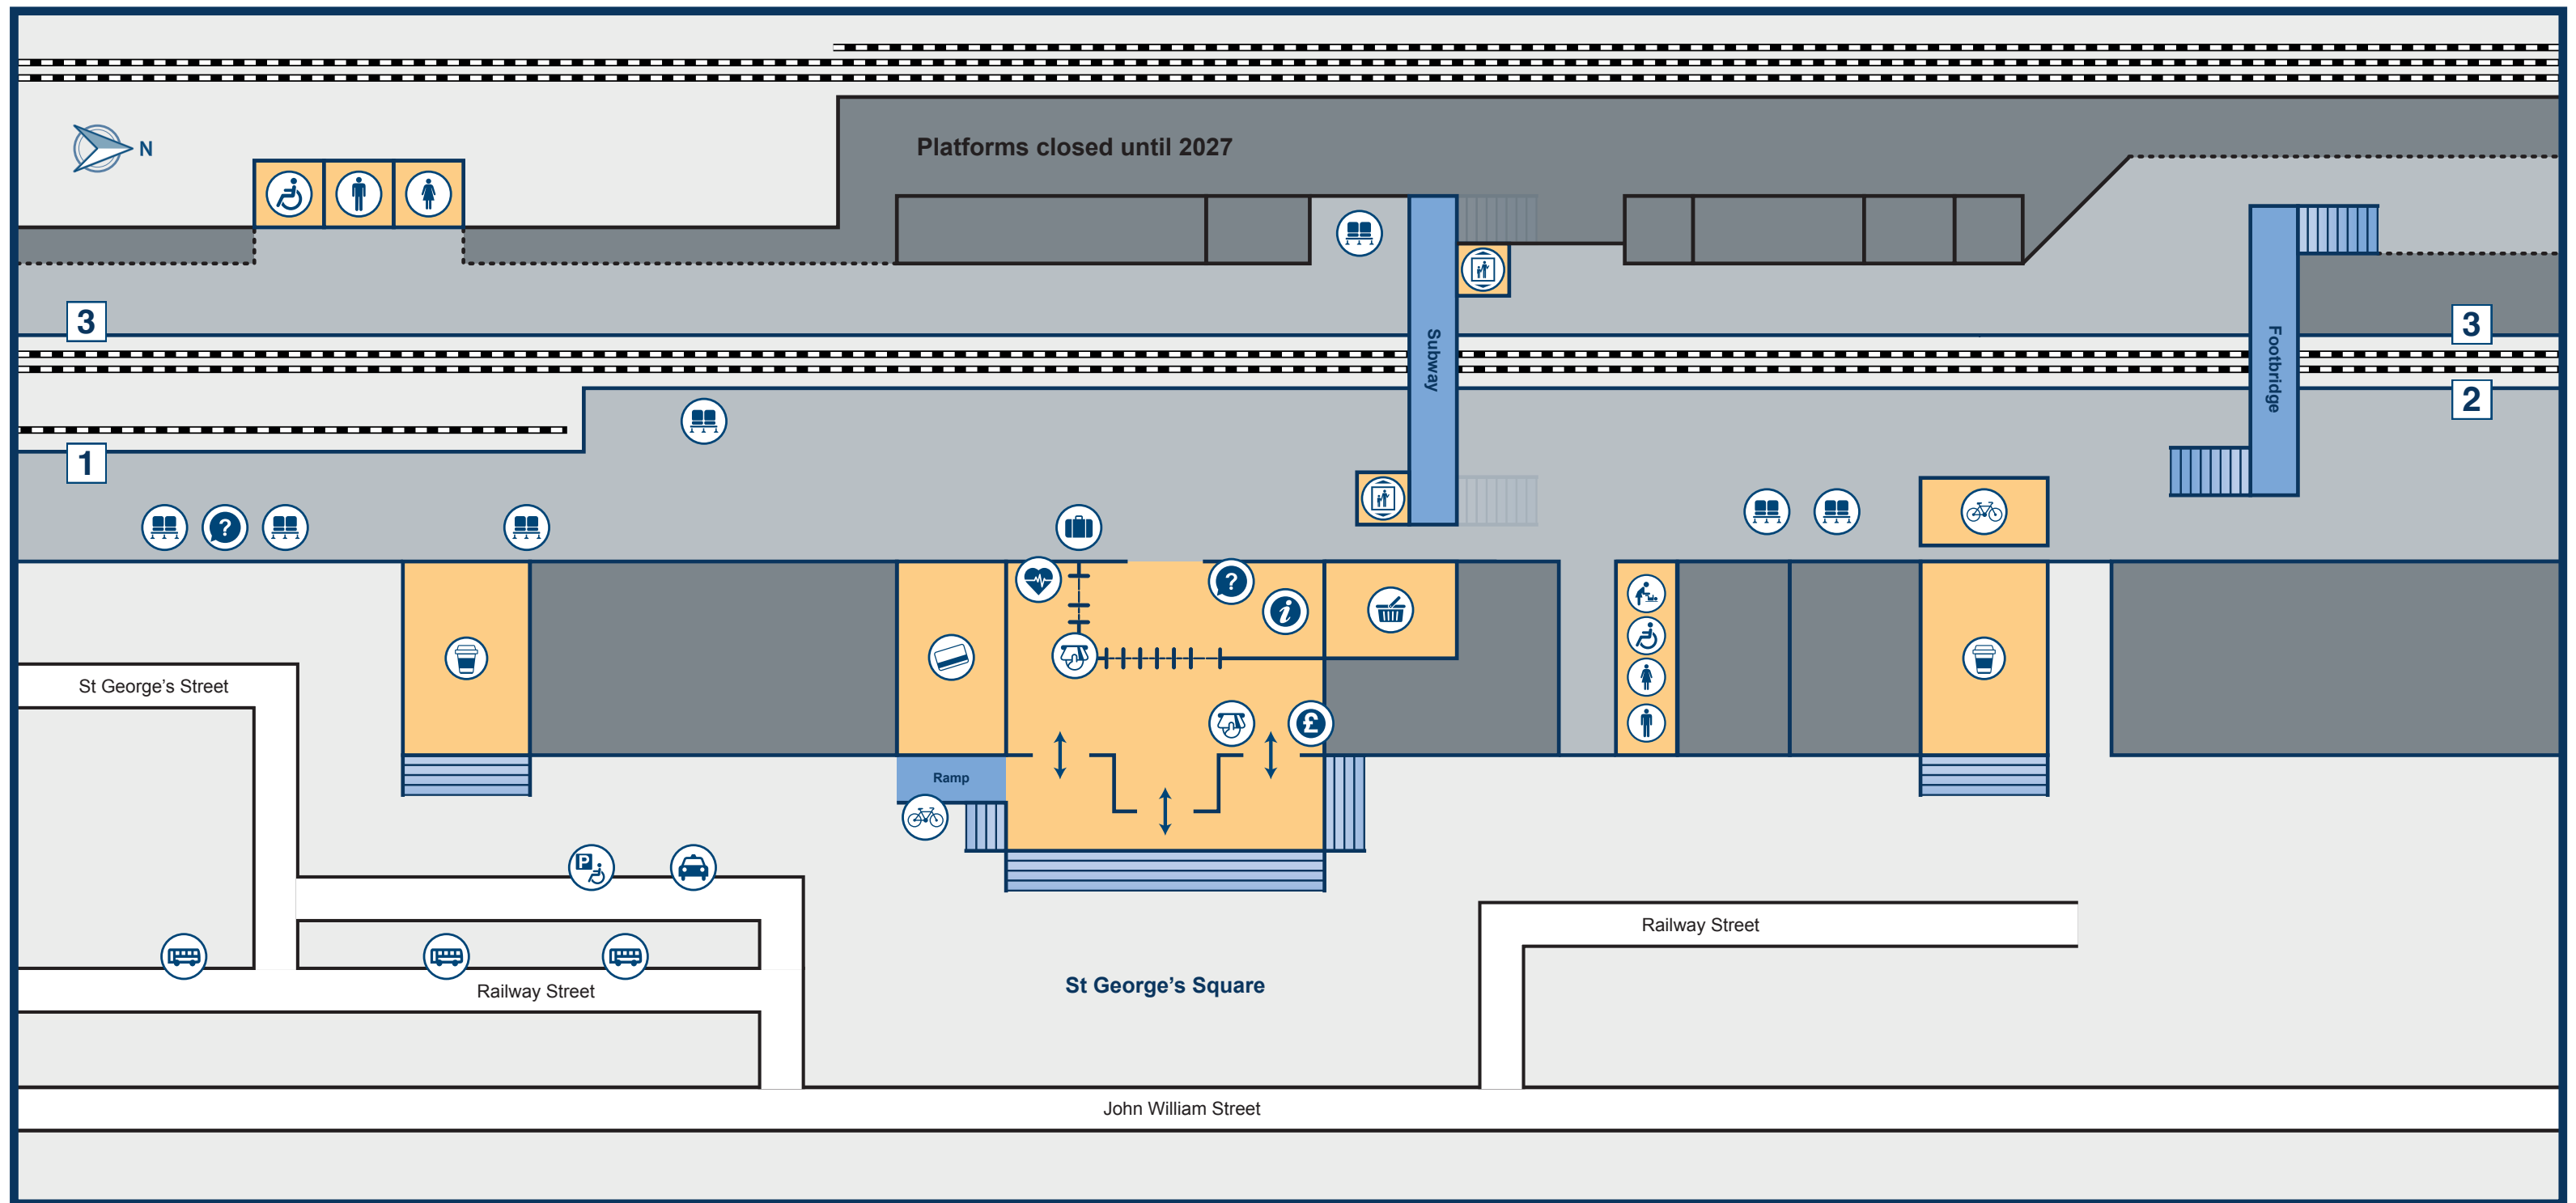

# Huddersfield Station Plan

## Key

- |                   |                 |             |                    |
|-------------------|-----------------|-------------|--------------------|
| Accessible Toilet | Entrance / Exit | Male Toilet | Ticket Machine     |
| Baby Changing     | Female Toilet   | Platform    | Ticket Office      |
| Bus Stop          | Food & Drink    | Retail      | Travel Information |
| Cash Machine      | Help Point      | Seats       |                    |
| Cycle Rack        | Lift            | Taxi Rank   |                    |
| Defibrillator     | Luggage Trolley | Telephone   |                    |

To explore this station in more detail or create a unique journey to another station, scan the QR code with your mobile phone or visit...

[mystationview.com](http://mystationview.com)