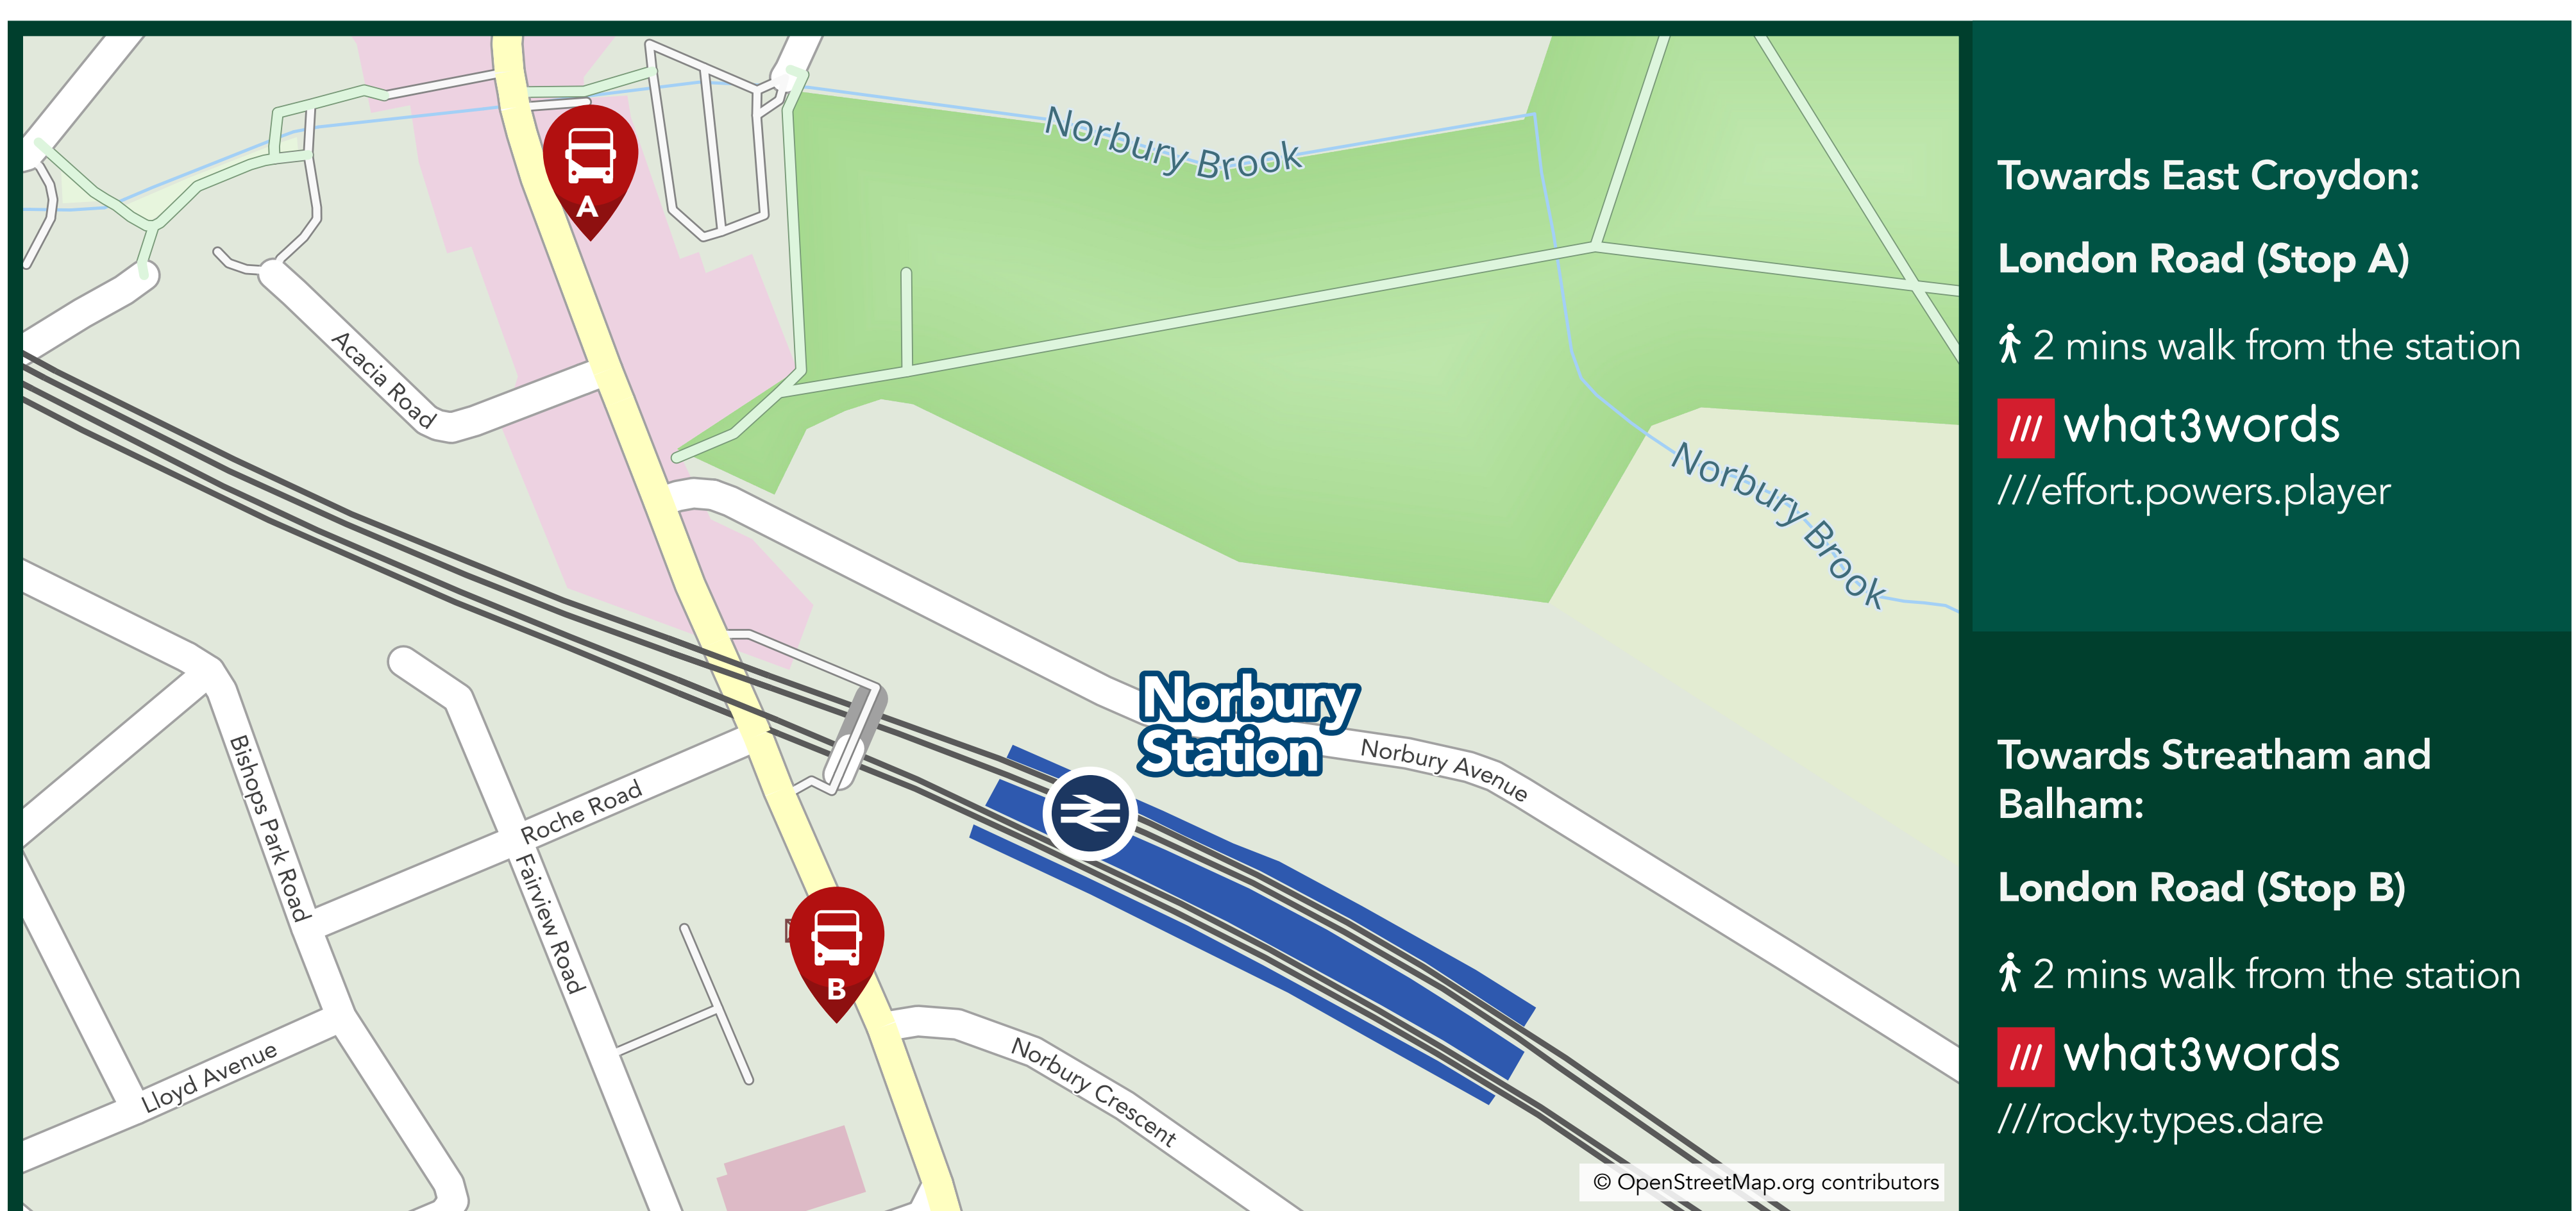

Where do I catch my replacement bus?

Norbury

When trains are unable to run due to improvement works or disruption, dedicated replacement buses will stop at the locations shown below.

Rail replacement buses will display a prominent sign in the front window.

For journeys on regular scheduled buses, information on bus stops can be found on the separate "Onward Travel" poster or by scanning the QR code below to access the information page for this station.

Towards East Croydon:

London Road (Stop A)

↑ 2 mins walk from the station

/// what3words

///effort.powers.player

Towards Streatham and Balham:

London Road (Stop B)

↑ 2 mins walk from the station

/// what3words