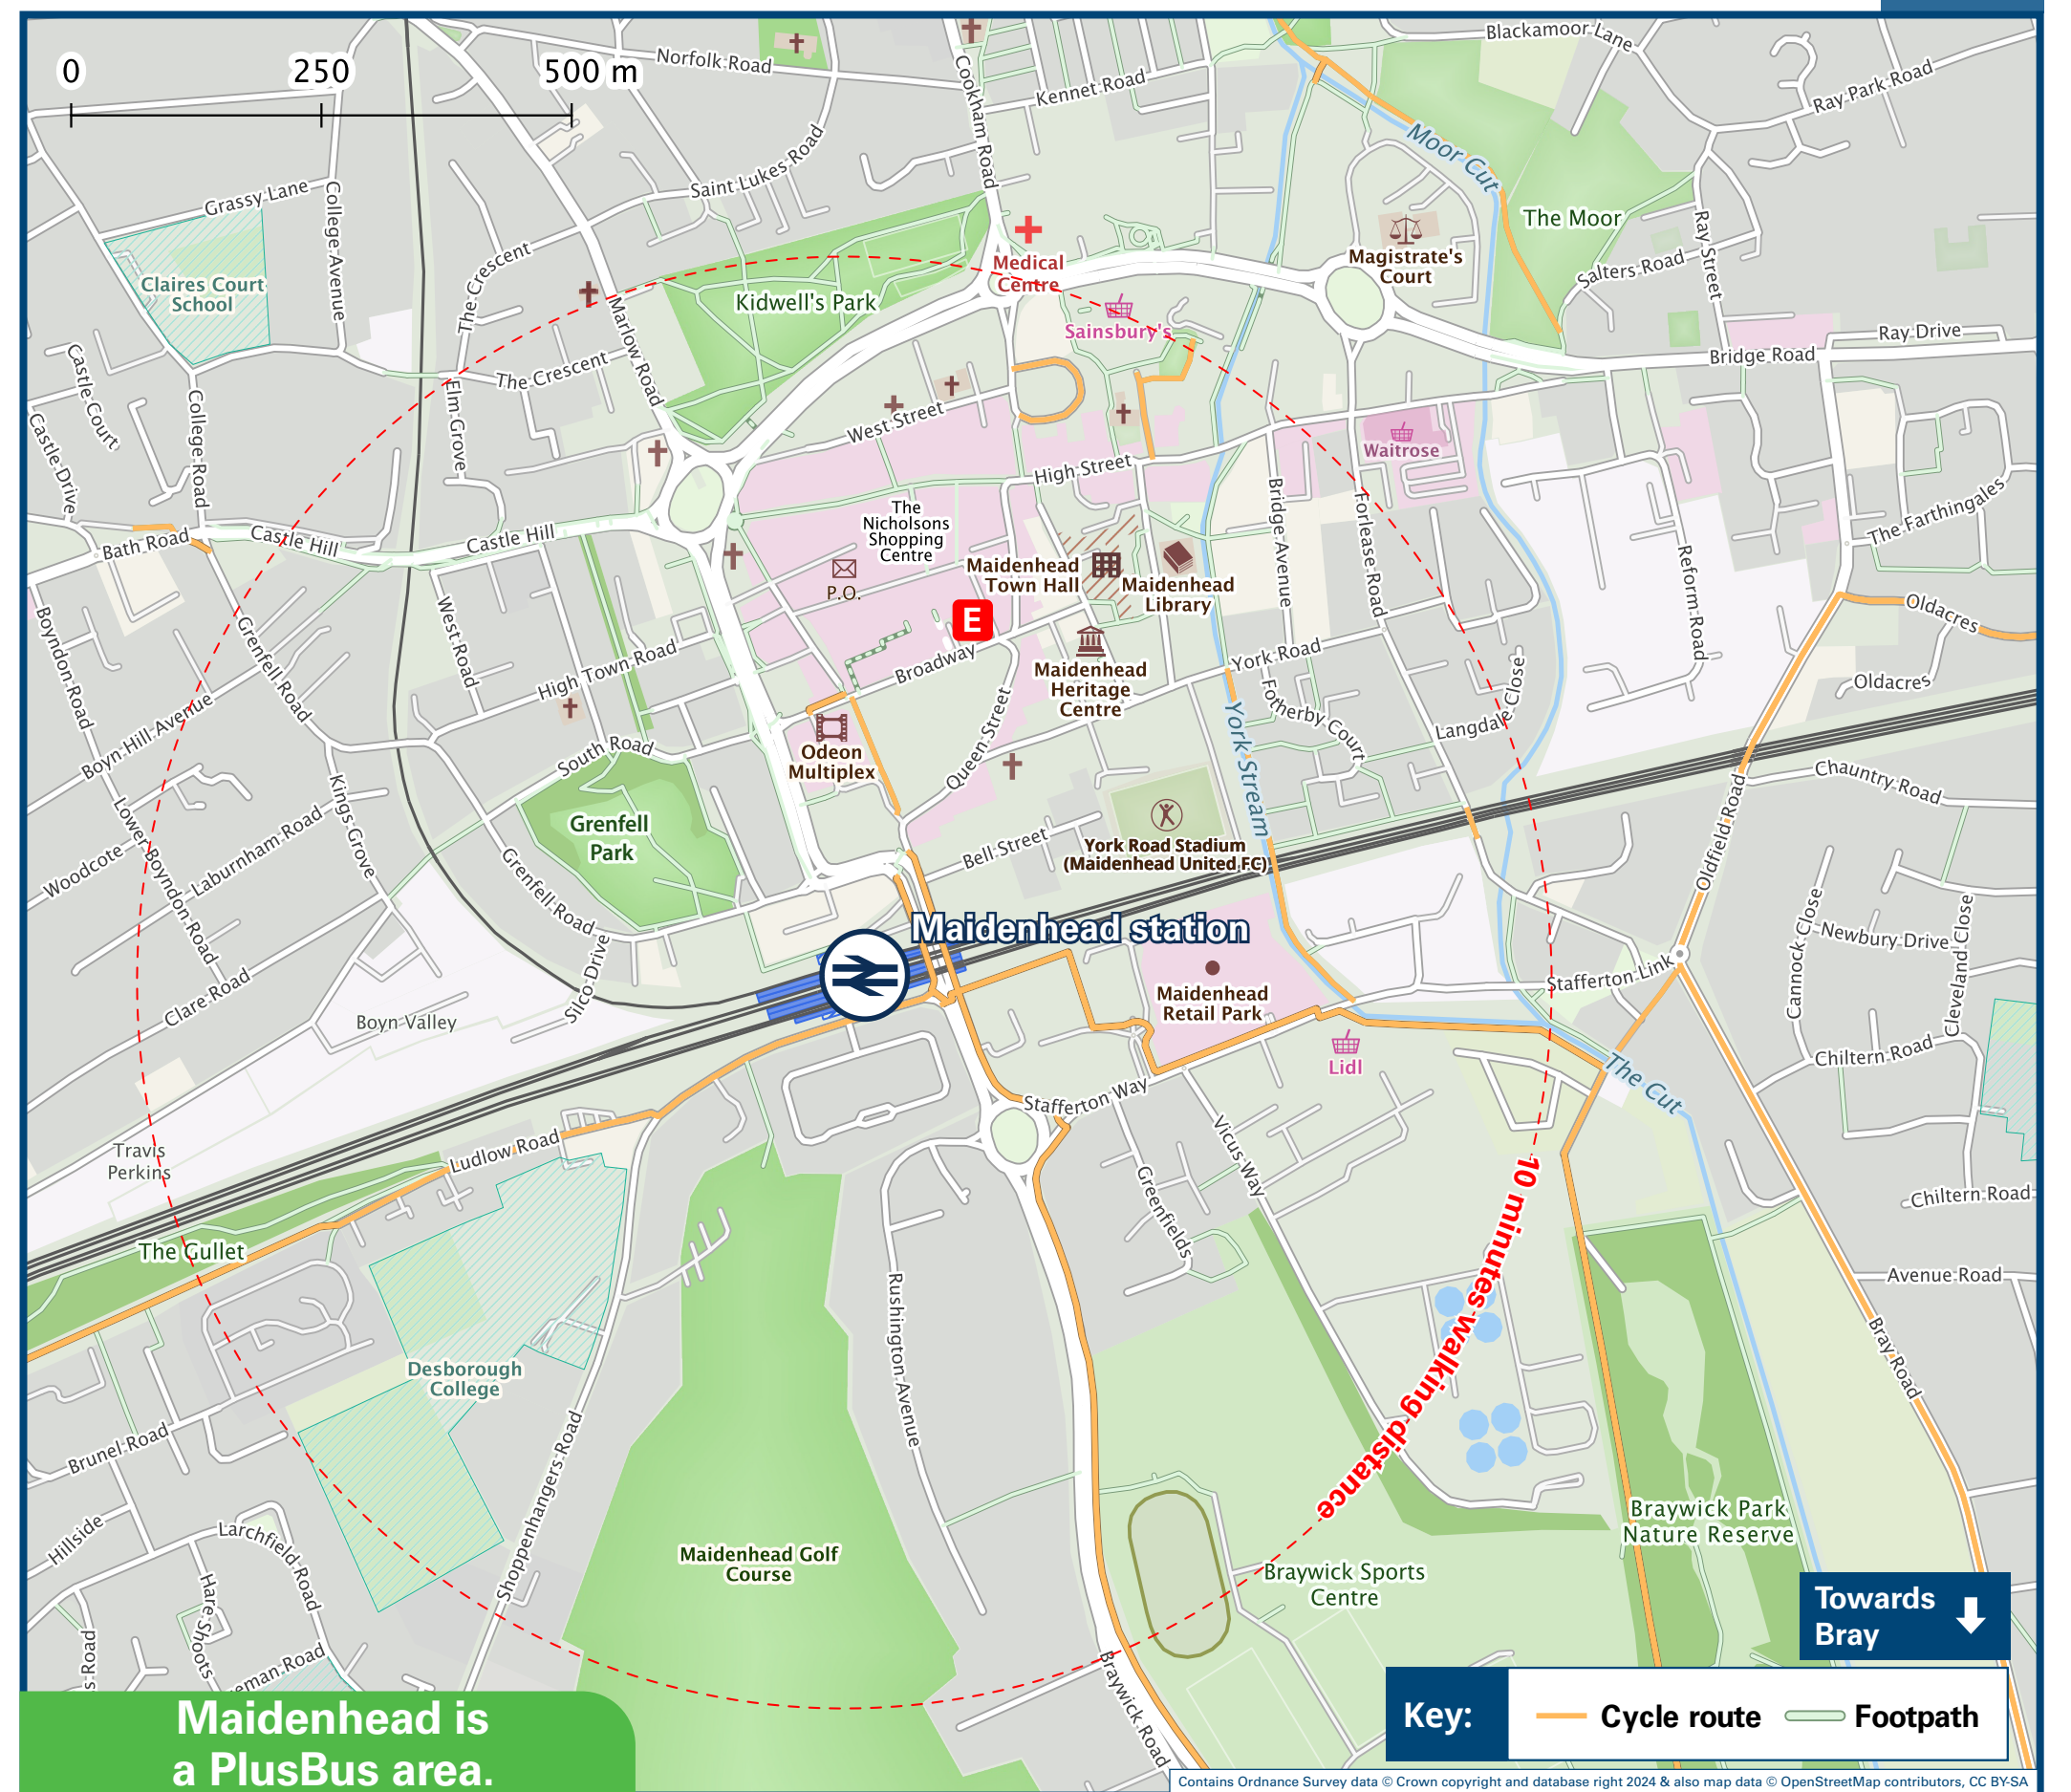

Local area map

Maidenhead is a PlusBus area.

PlusBus is a discount price 'bus pass' that you buy with your train ticket. It gives you unlimited bus travel around your chosen town, on participating buses. Visit www.plusbus.info

Main destinations by bus

(Data correct at July 2024)

DESTINATION	BUS ROUTES	BUS STOP
Berkshire College of Agriculture	238^{^^}, 239	D
Bourne End Station	37	E
Bracknell	53	C
● Bray Village (High Street)	16	C
● Bray Wick (Windsor Road)	6, 53, 234	C
Britwell	53	D
Burchett's Green	238, 239	D
Burnham (Lent Rise Road)	53	D
Burnham (Sainsbury's, Bath Road)	6, 53	D
Cippenham (Bath Road, for Burnham station)	6	D
Clewer (Foster Avenue)	16	C
Cookham / Cookham Rise	37	E
● Cox Green	7, 235*	A
Dedworth	16	C
Dorney	63[^]	E
Eton (& Eton College)	63[^]	E
Eton Wick	63[^]	E
Farnham Royal	53	D
● Fifield	16	C
● Furze Platt	9, 37	E
Hare Hatch	234, 235*	E
	127**	D
Henley-on-Thames	239^{^^^}	B
High Wycombe	37	E
● Holyport	53	C
Hurley (High Street)	238^{^^}, 239	D
Jealott's Hill	53	C

DESTINATION	BUS ROUTES	BUS STOP
	234	C
● Knowl Hill	234, 235*	E
	127**	D
● Littlewick Green	234	C
	234, 235*	E
Loudwater	37	E
● Maidenhead (Boulter's Lock)	8	E
● Maidenhead (Cranbrook Drive)	9	E
● Maidenhead (Farmers Way)	3	D
● Maidenhead (Halifax Road)	9	E
● Maidenhead (Highfield Lane, for Foundation Park)	3, F10(See Note #)	B, F
● Maidenhead (Wootton Way)	3	D
● Moneyrow Green	53	C
Paley Street	234	C
	234, 235*	E
Reading	127**	D
Shurlock Row	234	C
	234, 235*	E
Slough (Town Centre)	6	D
	63[^]	E
Slough Trading Estate	6	D
● St Marks Hospital (Maidenhead)	3, 238^{^^}, 239	D
	9, 234	E
Taplow (Bath Road)	6, 53	D
Twyford	127**	D
Waltham St Lawrence	234	C
	234, 235*	E

DESTINATION	BUS ROUTES	BUS STOP
Wexham Court (Slough)	6	D
Wexham Park Hospital (Slough)	53	D
White Waltham	234, 235*	E
Windsor (for Windsor Castle)	16	C
Wooburn/Wooburn Green	37	E
● Woodlands Park	7, 235*	A
Wycombe Marsh	37	E

Notes

- PlusBus destination, please see below for details.
- Bus routes 3, 6, 7, 9 and 16 operate daily.
- Bus routes 8, 37, 53, 234 and 239 operate Mondays to Saturdays.
- For bus times and other bus enquiries, please contact TraveLine on 0871 200 22 33.
- Plusbus tickets are valid on all bus routes except Carousel bus route 37 or Red Eagle bus route 63 on this poster.
- Direct trains operate from this station to this destination.
- ⊙ For connecting train services to this destination, please change trains at Twyford.
- ⊚ For connecting train services to this destination, please change trains at Slough.
- Bus route 235 operates a limited service on Mondays to Fridays only.
- ** Bus route 127 operates Saturdays only.
- ^ Bus route 63 operates a limited service on Tuesdays and Fridays only.
- ^^ Bus route 238 operates Tuesdays and Thursdays only.
- ^^^ Bus route 239 operates Mondays, Wednesdays, Fridays and Saturdays only to Henley-on-Thames.
- # Please note, bus route F10 operates Mondays to Fridays only to Foundation Park: Off peak journeys from stop (B) and early morning/evening peak journeys from stop (F). This is a private contract service for authorised passengers only and not a public bus service.

Taxis