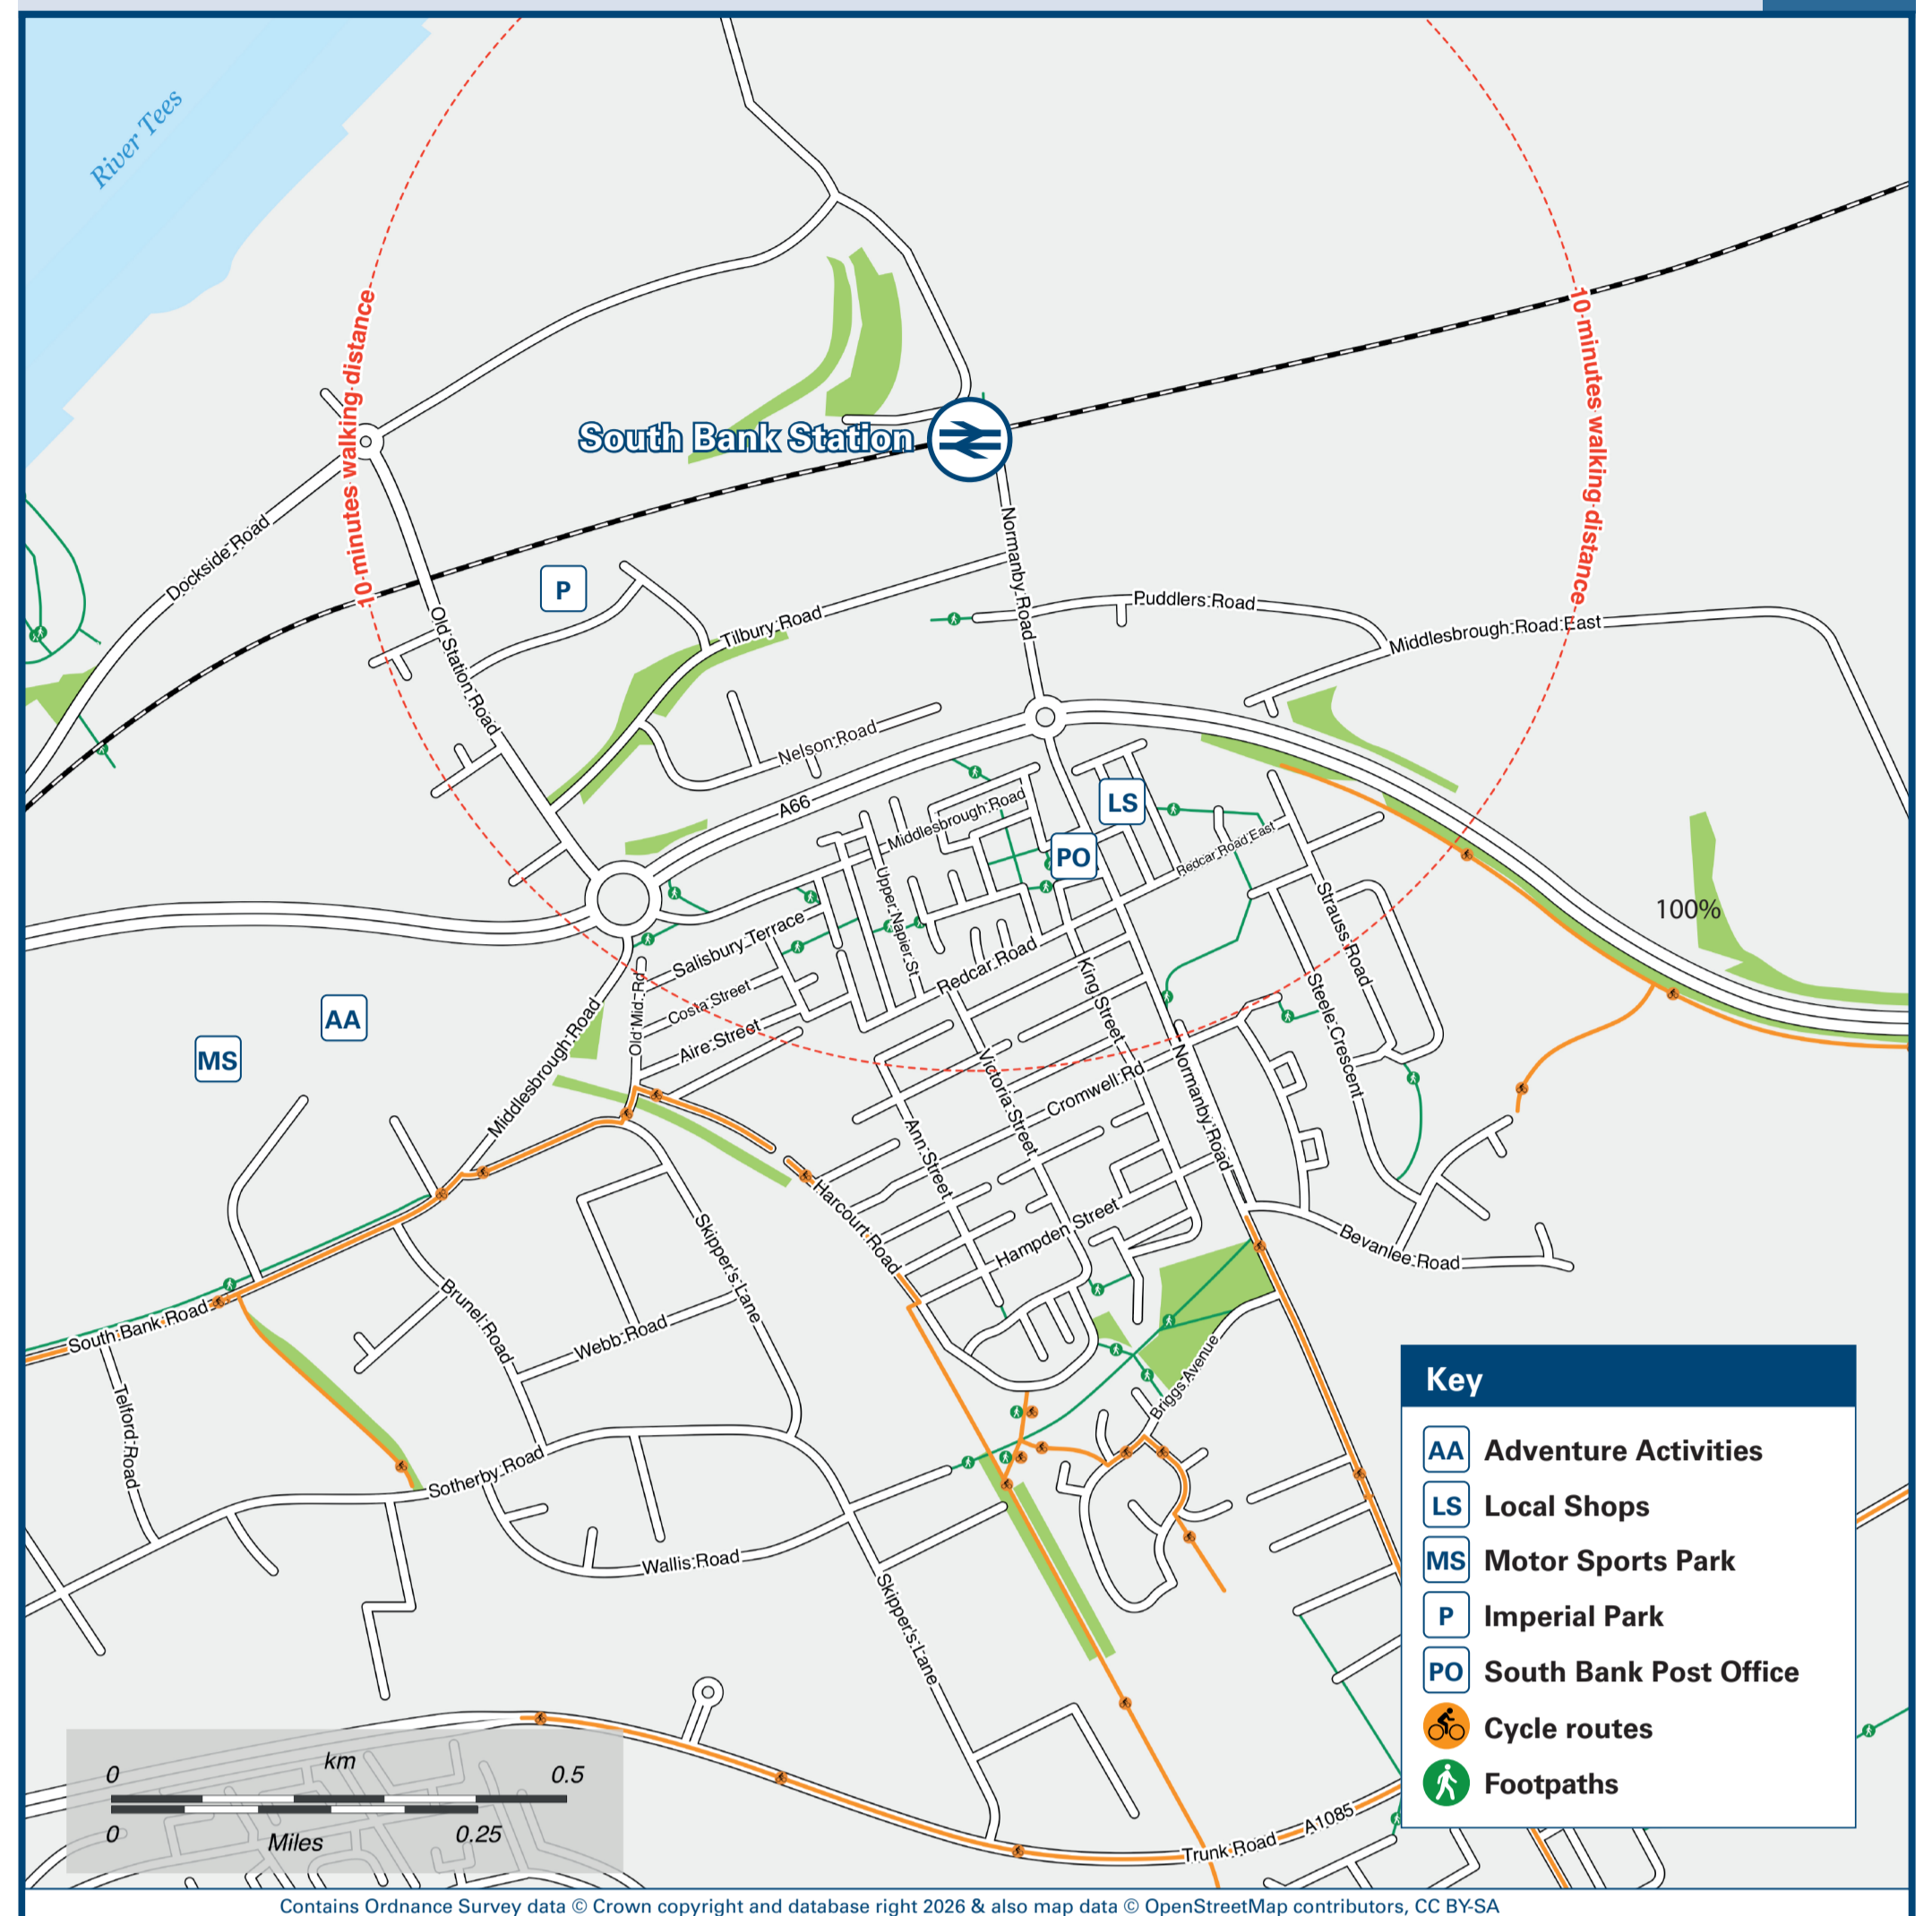

Local area map

Main destinations by bus

(Data correct at March 2026)

DESTINATION	BUS ROUTES	BUS STOP
Bankfields	64A, 64B##	B
Berwick Hills	101#	B
Cargo Fleet	64, 64A, 64B##	A
Dormanstown	64*	B
Eston	64, 64A, 64B##, 101#	B
Grangetown	64, 64A, 64B##	B
	101#	A
Middlesbrough (Town Centre / Bus Station) Ⓧ	64, 64A, 64B##	A
	101#	B

DESTINATION	BUS ROUTES	BUS STOP
Normanby	64A, 64B##, 101#	B
North Ormesby	64B	A
	101#	B
Ormesby	101#	B
Redcar (Town Centre) Ⓧ	64*	B
Teesport (Asda & Tesco Distribution Centres)	101#	A
Teesside University (Middlesbrough)	64, 64A, 64B##, 101#	B
	64A, 64B##	A
	101#	B

DESTINATION	BUS ROUTES	BUS STOP
Thorntree	101#	B
Whale Hill	64, 64B##	B

Notes

Bus routes 64 and 64A operate daytime and early evenings services on Mondays to Saturdays, only.
For bus times and days of operation please contact Traveline on www.traveline.info or call: 0871 200 22 33

Ⓧ Direct trains operate to this destination from South Bank

* To Dormanstown and Redcar bus route 64 operates a limited early evenings service on Mondays to Saturdays, only.

Bus route 101 operates a limited daily service (3 buses a day) only. Please check the timetable for times.

Bus route 64B operates evenings Monday to Saturdays, and daytime Sundays and Bank Holidays only.

Taxis

South Bank Station has no taxi rank or cab office. Advance booking is essential, please consider using the following local operators: (Inclusion of this number doesn't represent any endorsement of the taxi firm)

Boro Cars
01642 222 222

Blueline & Marton Taxis
01642 466 666

Further information about all onward travel

Local Cycle Info	National Cycle Info walkwheelcycletrust.org.uk	Bus Times See timetable displays at bus stops. www.traveline.info 0871 200 22 33 calls cost 13p per minute plus your phone company's access charge	PlusBus plusbus.info PlusBus is a discount price 'bus pass' that you buy with your train ticket. It gives you unlimited bus travel around your chosen town, on participating buses. Visit www.plusbus.info

National Rail Enquiries					
Online nationalrail.co.uk	NRE App Free National Rail Enquiries app for iOS and Android	Social Media facebook.com/nationalrailenq @nationalrailenq	Alert Me You can sign up to Alert Me messages on the National Rail Enquiries website where you can receive train and platform notifications directly to your smart phone. nationalrail.co.uk/alertme	Contact Centre 03457 48 49 50 Calls cost no more than calls to geographic numbers (01 or 02) and may be recorded.	PlusBike nationalrail.co.uk/plusbike For more information.

Scan this code with your mobile for full station information.