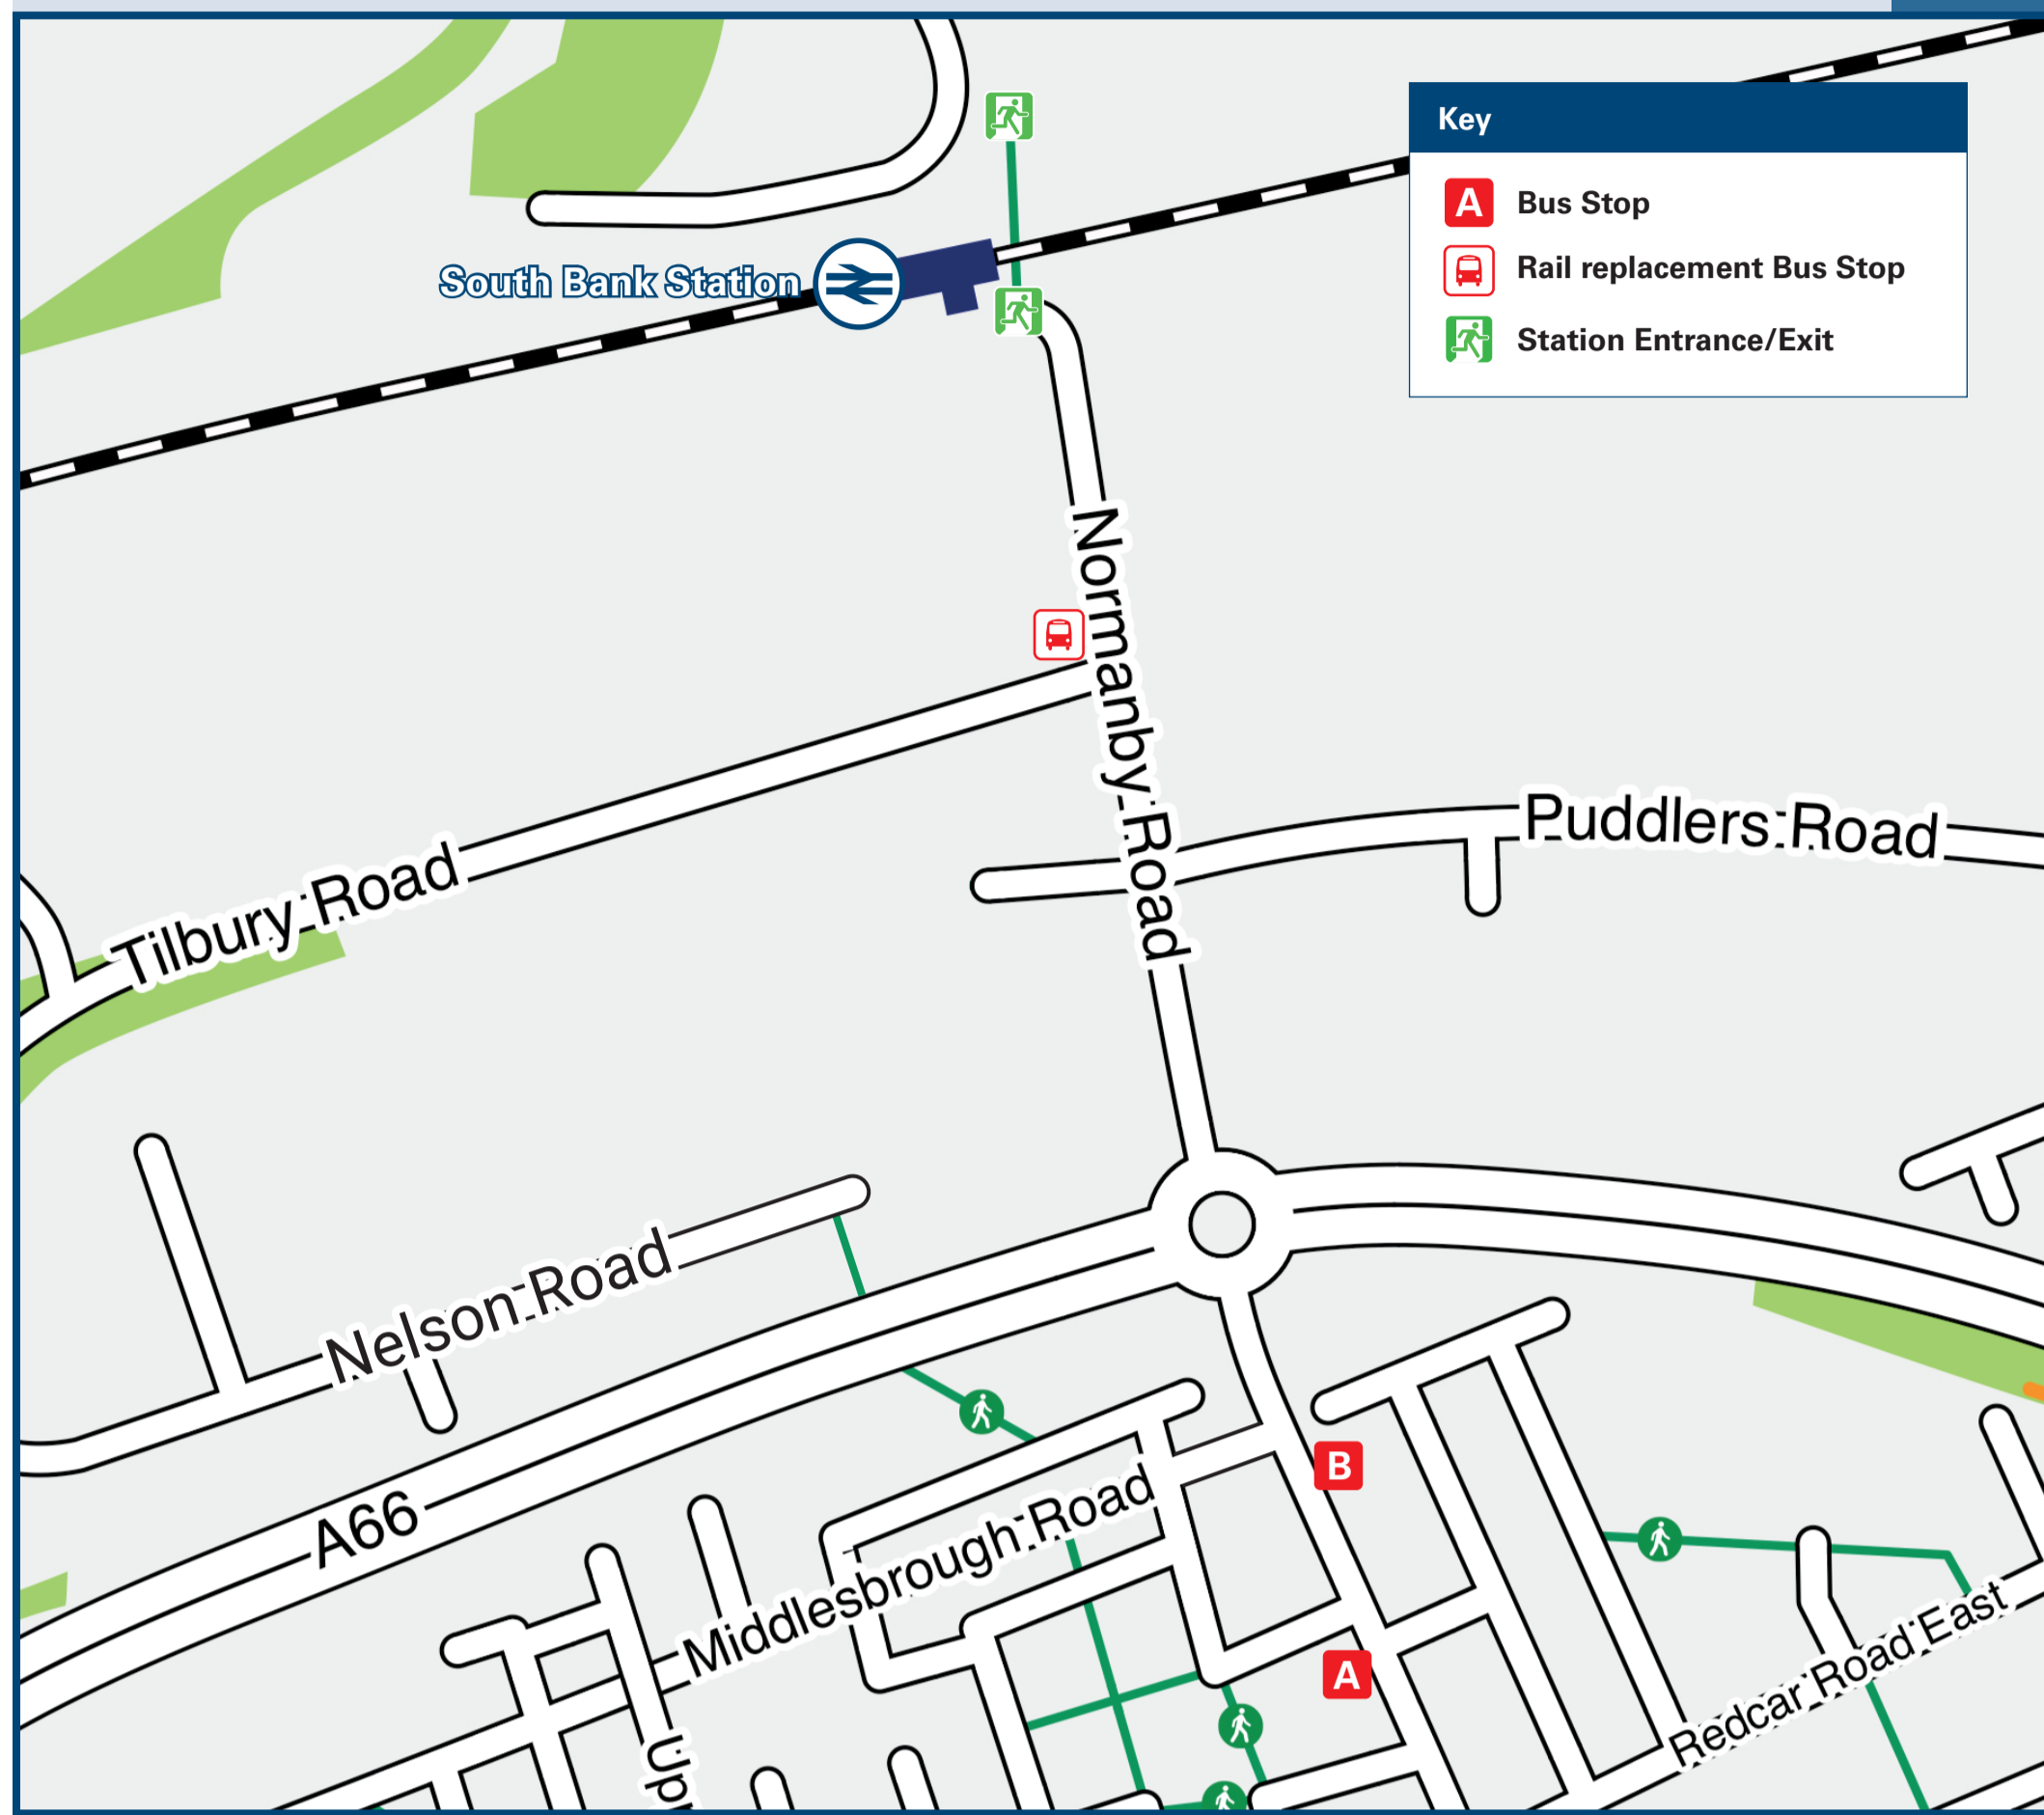

South Bank Station

Onward Travel Information

Buses

Rail replacement buses Pick/Up Drop Off on road at the junction of Tilbury Road and Normandy Road (which leads to station).