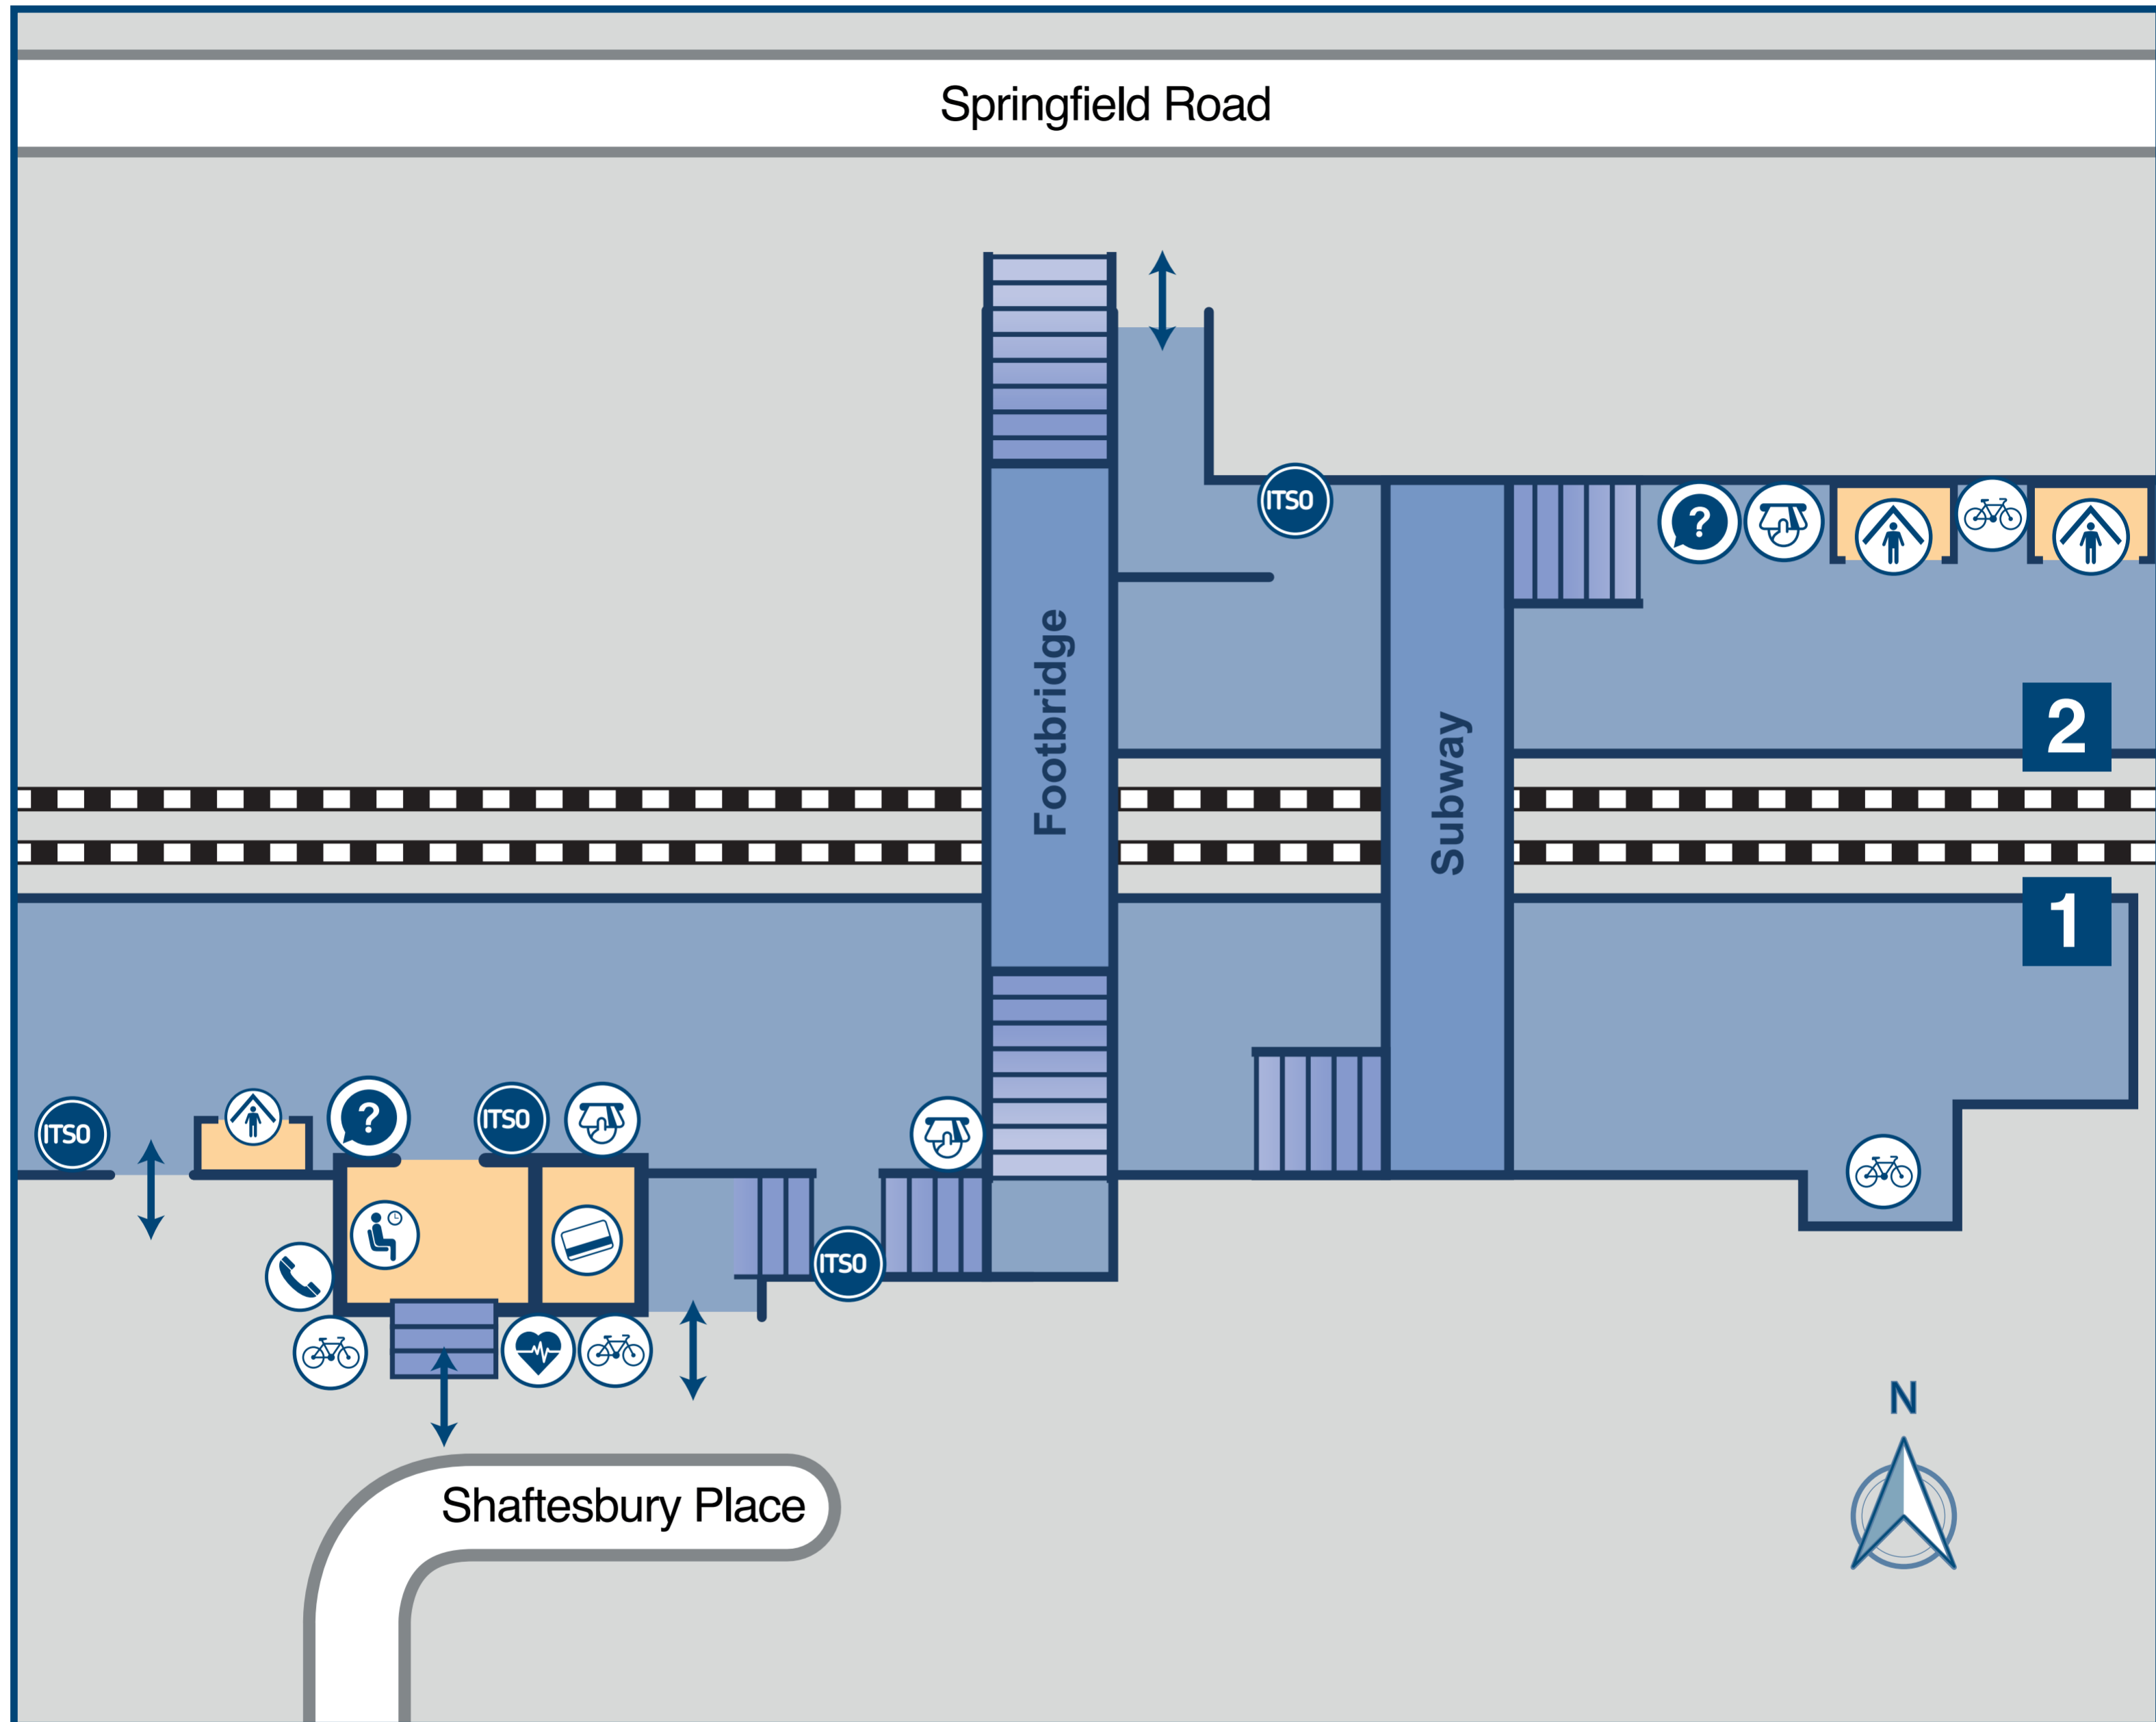

# London Road (Brighton) Station Plan

## Key

- |                     |                   |               |                |
|---------------------|-------------------|---------------|----------------|
| <b>1</b> Platform 1 | Cycle Rack        | Help Point    | Telephones     |
| <b>2</b> Platform 2 | Defibrillator     | Shelter       | Ticket Machine |
| Entrance/Exit       | Smart Card Reader | Ticket Office |                |