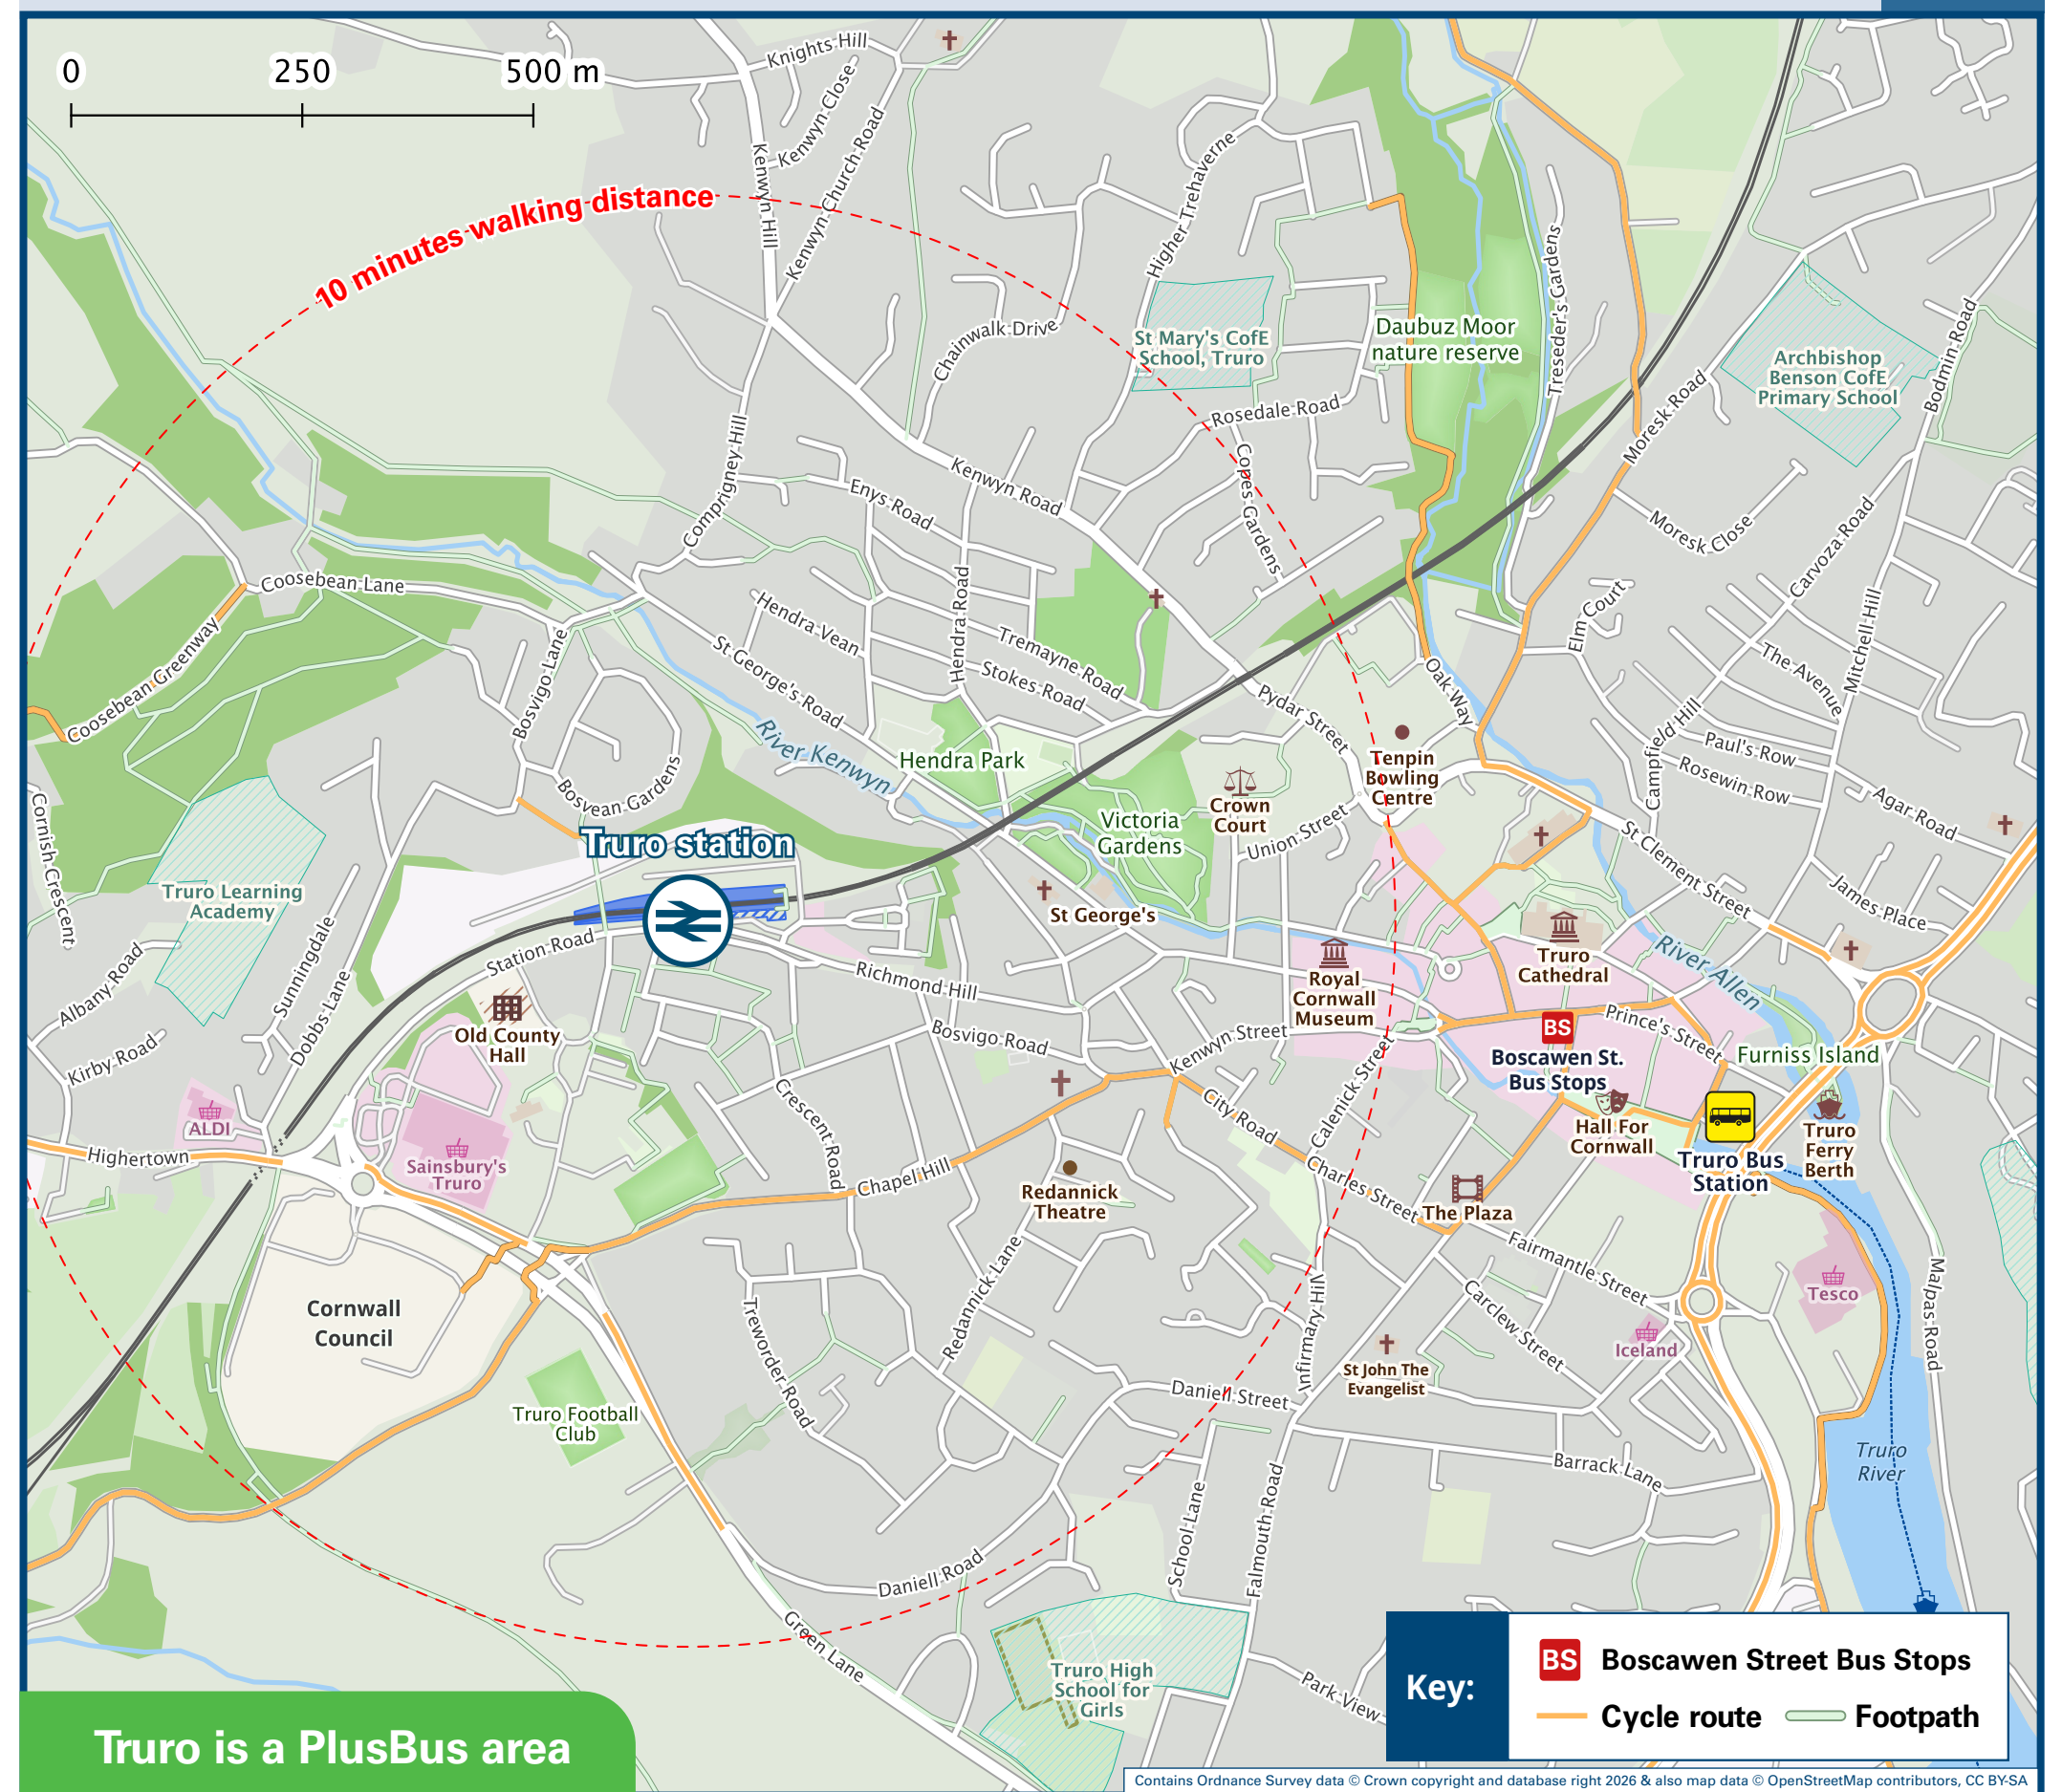

Local area map

Add **PlusBus** to your train ticket—now available on eTicket from leading rail ticketing apps—for unlimited bus travel in the **PlusBus** zone in your destination town or city. Visit www.plusbus.info

Main destinations by bus

(Data correct at January 2026)

DESTINATION	BUS ROUTES	BUS STOP
Blackwater	304	B
Carharrack	40	B
Canon Downs	32, 33, 36, 36A	Bus Station
Chacewater	14, 18, 40, 41	B
Crantock	85, 86*	Bus Station
Cubert	85, 86*	Bus Station
Devoran	32, 33, 36A	Bus Station
Falmouth	32, 33	Bus Station
Fraddon	91, 93A~, 94*	Bus Station
Goonhavern	87	B
Grampound	27, 27E#	Bus Station
Grampound Road	22, 22A*, 27, 27E#	Bus Station
Hewas Water	27, 27E#	Bus Station
Holywell Bay	85, 86*	Bus Station
Ladock	94*	Bus Station
Malabar Estate	40, 494*	B
Malpas Road Estate (Truro)	484*, 485*, 496*	C
Mitchell	91, 93, 93A~	Bus Station
Mount Ambrose	14, 18, 41	B
Mount Hawke	304	B
Newbridge	494*	B
Newquay	87	B
Perranporth	85, 86*, 91, 93, 93A~	Bus Station
Playing Place	87	B
Portscatho	32, 33, 36, 36A	Bus Station
Porthtowan	50	Bus Station
Probus	304	B
	22, 22A*, 27, 27E#, 50	Bus Station

DESTINATION	BUS ROUTES	BUS STOP
Redruth	14, 18, 40, 41	B
St Agnes	87	B
St Austell	22, 27, 27E#	Bus Station
St Day	40	B
St Erme	91, 93, 93A~	Bus Station
St Just in Roseland	50	Bus Station
St Mawes	50	Bus Station
St Mawgan (Newquay Airport)	94*	Bus Station
St Newlyn East	85	Bus Station
St Stephen	22	Bus Station
Saveock	14, 18, 40, 41	B
Shortlanesend	85, 86*	Bus Station
Sticker	27, 27E#	Bus Station
Three Burrows (Chiverton Cross)	87, 304	B
Threemilestone	14, 18, 40, 41, 87, 304, PR1	B
Towan Cross	304	B
Tregony	50	Bus Station
Trelander Estate (Truro)	84	Bus Station
Treliske (Royal Cornwall Hospital)	14, 18, 40, 87, 304, 494*, PR1	B
Tremough (Penryn Campus)	91	Bus Station
Tremough (Penryn Campus)	33	Bus Station
Tresillian	22, 22A*, 27, 27E#, 50	Bus Station
Trevellas (for Perran View)	87	B
Treviscoe	22	Bus Station
Trispen	91, 93, 93A~	Bus Station
Truro City Centre	15 minutes walk from this station or any bus from stop A (please see Local area map)	

DESTINATION	BUS ROUTES	BUS STOP
Truro College	14, 18, 40, 41, 87, 304, PR1	B
Truro (Langarth Park & Ride)	91	Bus Station
Truro (Tregurra Park & Ride)	PR1	B
Vogue	PR1	A
Wadebridge	40	B
	94*	Bus Station

Notes