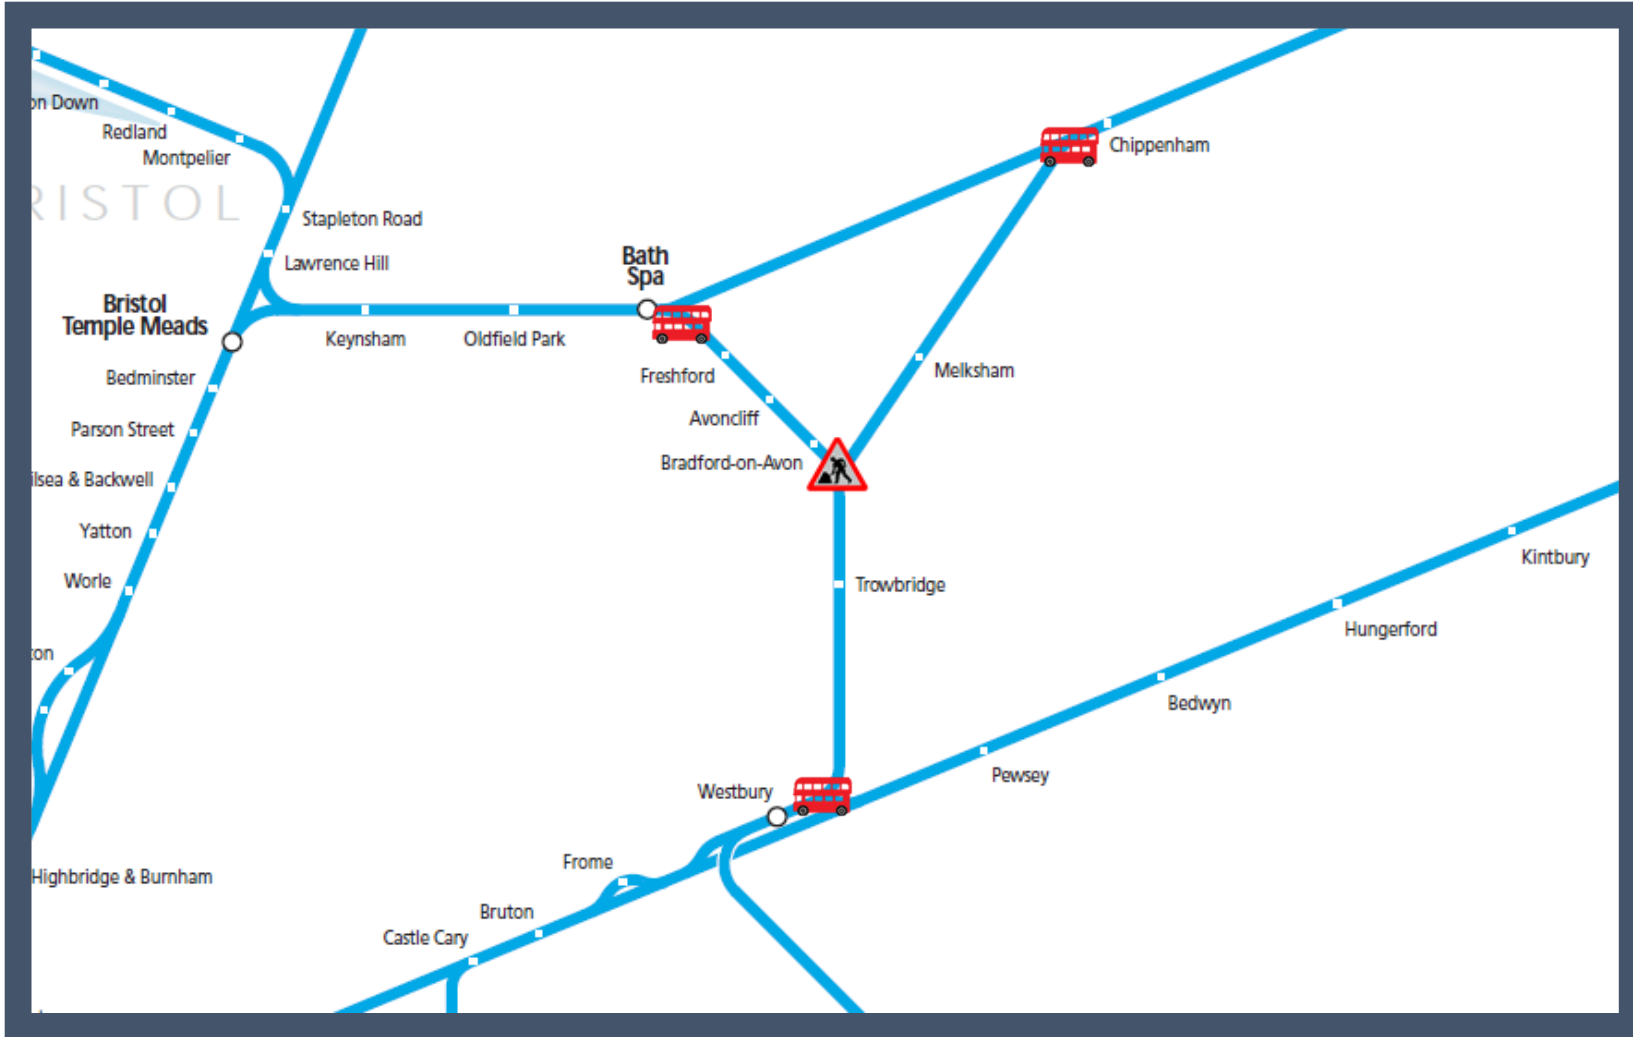

Buses replace trains between Westbury and Chippenham / Bath Spa

TOC affected: Great Western Railway

Key:

Engineering Works

Bus Replacement Services