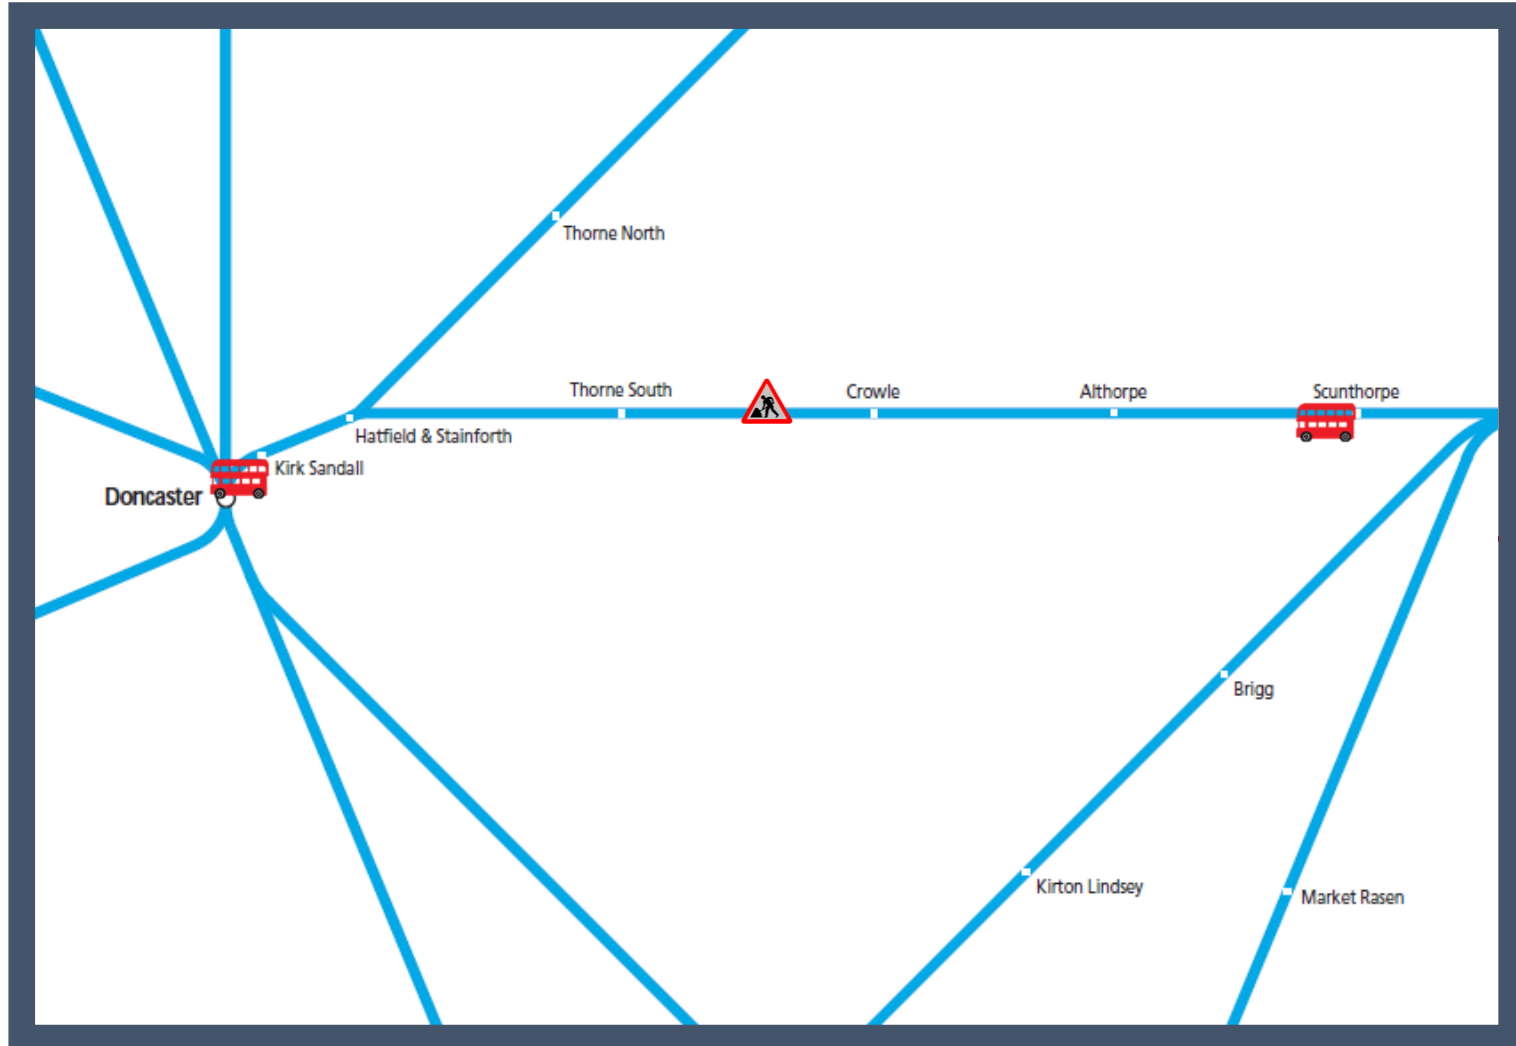

# Buses replace trains between Doncaster and Scunthorpe

TOCs affected: Northern, TransPennine Express

Key:

	Engineering Works
	Bus Replacement Services