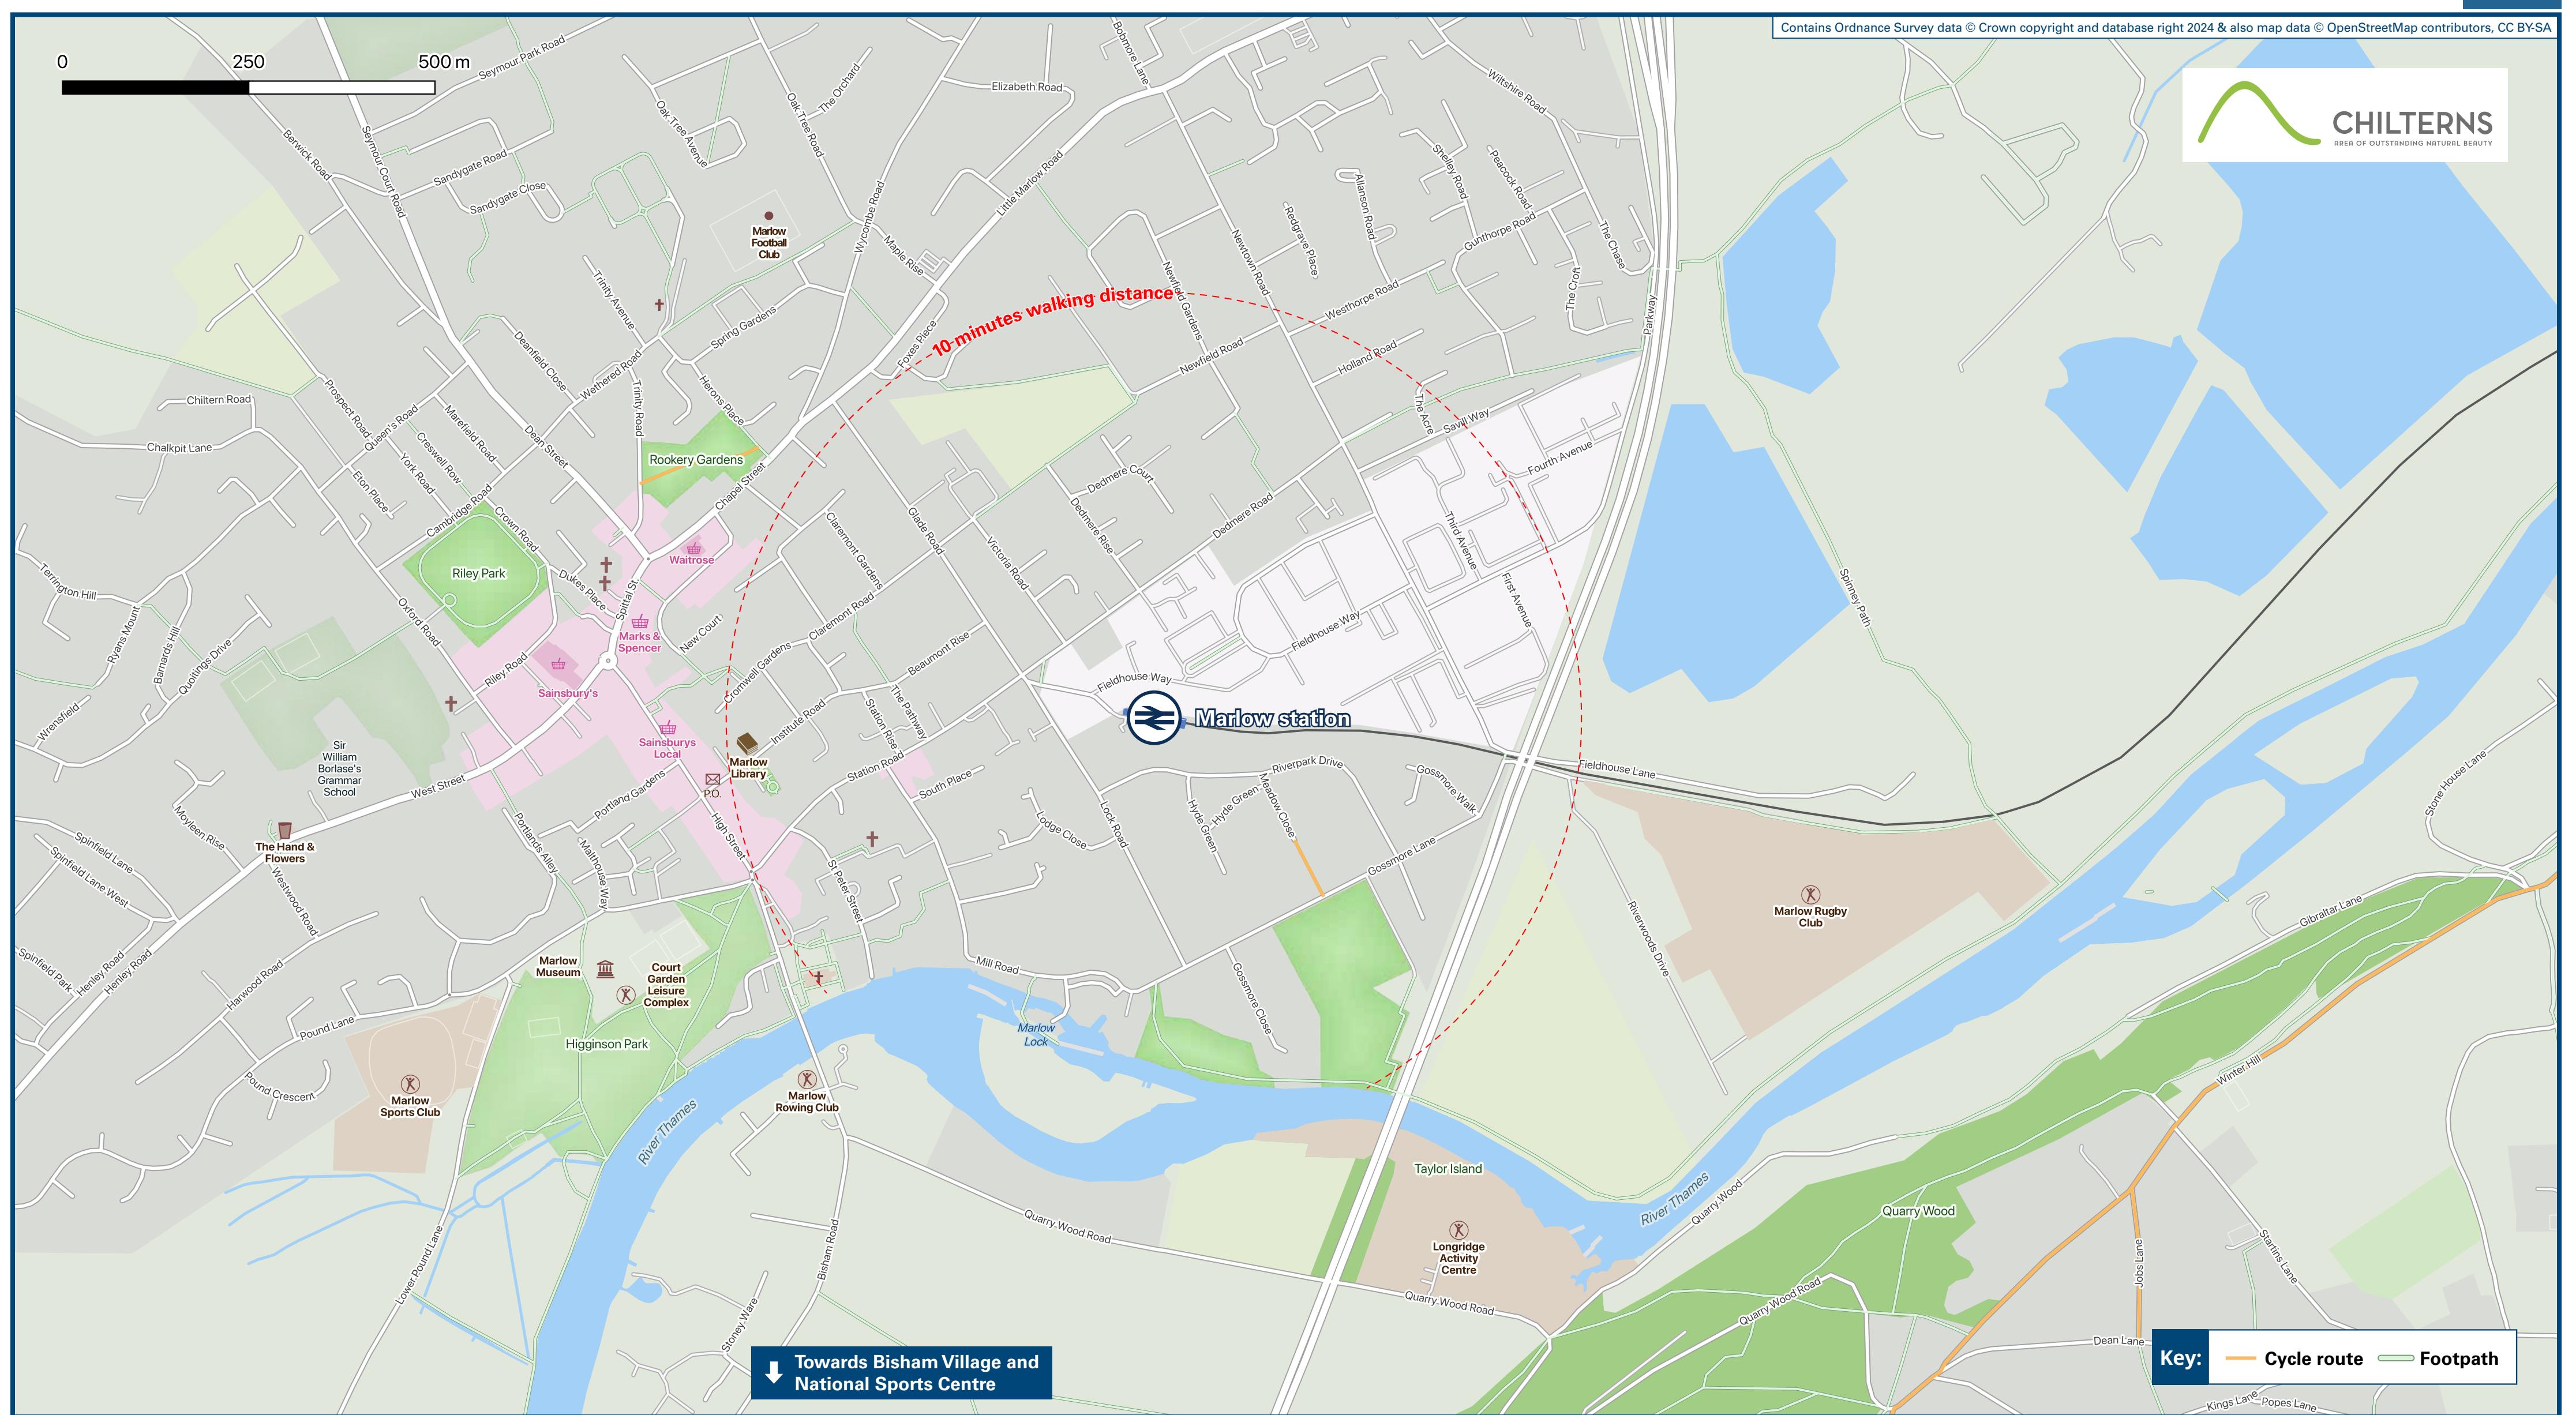

Marlow Station

Onward Travel Information

Local area map

Buses

Key

- A Bus Stop
- B Rail replacement Bus Stop
- Green Station Entrance/Exit

Rail replacement services operate from the station approach.

Main destinations by bus

(Data correct at September 2024)

DESTINATION	BUS ROUTES	BUS STOP
Charvil	850	A
Cressex	850	B
Danesfield	850	A
Henley-on-Thames	850	A
High Wycombe	850	B
Little Marlow	155*, 160**	B
Maidenhead	155*	B
Marlow Bottom	155*, 160**, 850	B
Medmenham	850	A
North Earley (London Road)	850	A
Reading	850	A
Sonning (A4 Bath Road)	850	A
Swiss Farm Caravan Park	850	A
Twyford	850	A
Wargrave	850	A

Notes

- Bus route 850 operates daily, Mondays to Sundays. For bus times and further information contact Traveline on 0871 200 22 33.
- Direct trains operate from this station to Maidenhead.
- For connecting train services to this destination, please change trains at Maidenhead.
- For connecting train services to this destination, please change trains at Maidenhead and Twyford.
- Bus route 155 operates a limited service on Wednesdays only.
- ** Bus route 160 operates a limited service on Mondays, Tuesdays, Thursdays and Fridays only.

AONB Chiltern Hills AONB; www.chilternaonb.org

Taxis

Marlow Station has no taxi rank or cab office. Advance booking is essential, please consider using the following local operators: (Inclusion of this number doesn't represent any endorsement of the taxi firm)

Marlow Taxi Services
01628 200 107

Euphoria Cars
01628 666 444

Ritz Executive Cars
01628 260 260

Further information about all onward travel

Local Cycle Info www.buckinghamshire.gov.uk For more information about cycle routes.	National Cycle Info sustrans.org.uk Sustrans is the UK's leading sustainable transport charity.	Bus Times See timetable displays at bus stops. www.traveline.info 0871 200 22 33 calls cost 10p per minute plus your phone company's access charge	NextBuses Find the bus times for your stop. Search for a bus stop by entering a postcode, street & town or a stop name & town.	PlusBus plusbus.info A discount price "bus pass" that you buy with your train ticket. It gives you unlimited bus travel around your chosen town, on participating buses.

National Rail Enquiries

Online nationalrail.co.uk	NRE App Free National Rail Enquiries app for iOS and Android	Social Media facebook.com/nationalrailenq @nationalrailenq	Alert Me You can sign up to Alert Me messages on the National Rail Enquiries website where you can receive train and platform notifications directly to your smart phone. nationalrail.co.uk/alertme	Contact Centre 03457 48 49 50 Calls cost no more than calls to geographic numbers (01 or 02) and may be recorded.	PlusBike nationalrail.co.uk/plusbike For more information.

National Rail
Britain's train companies working together