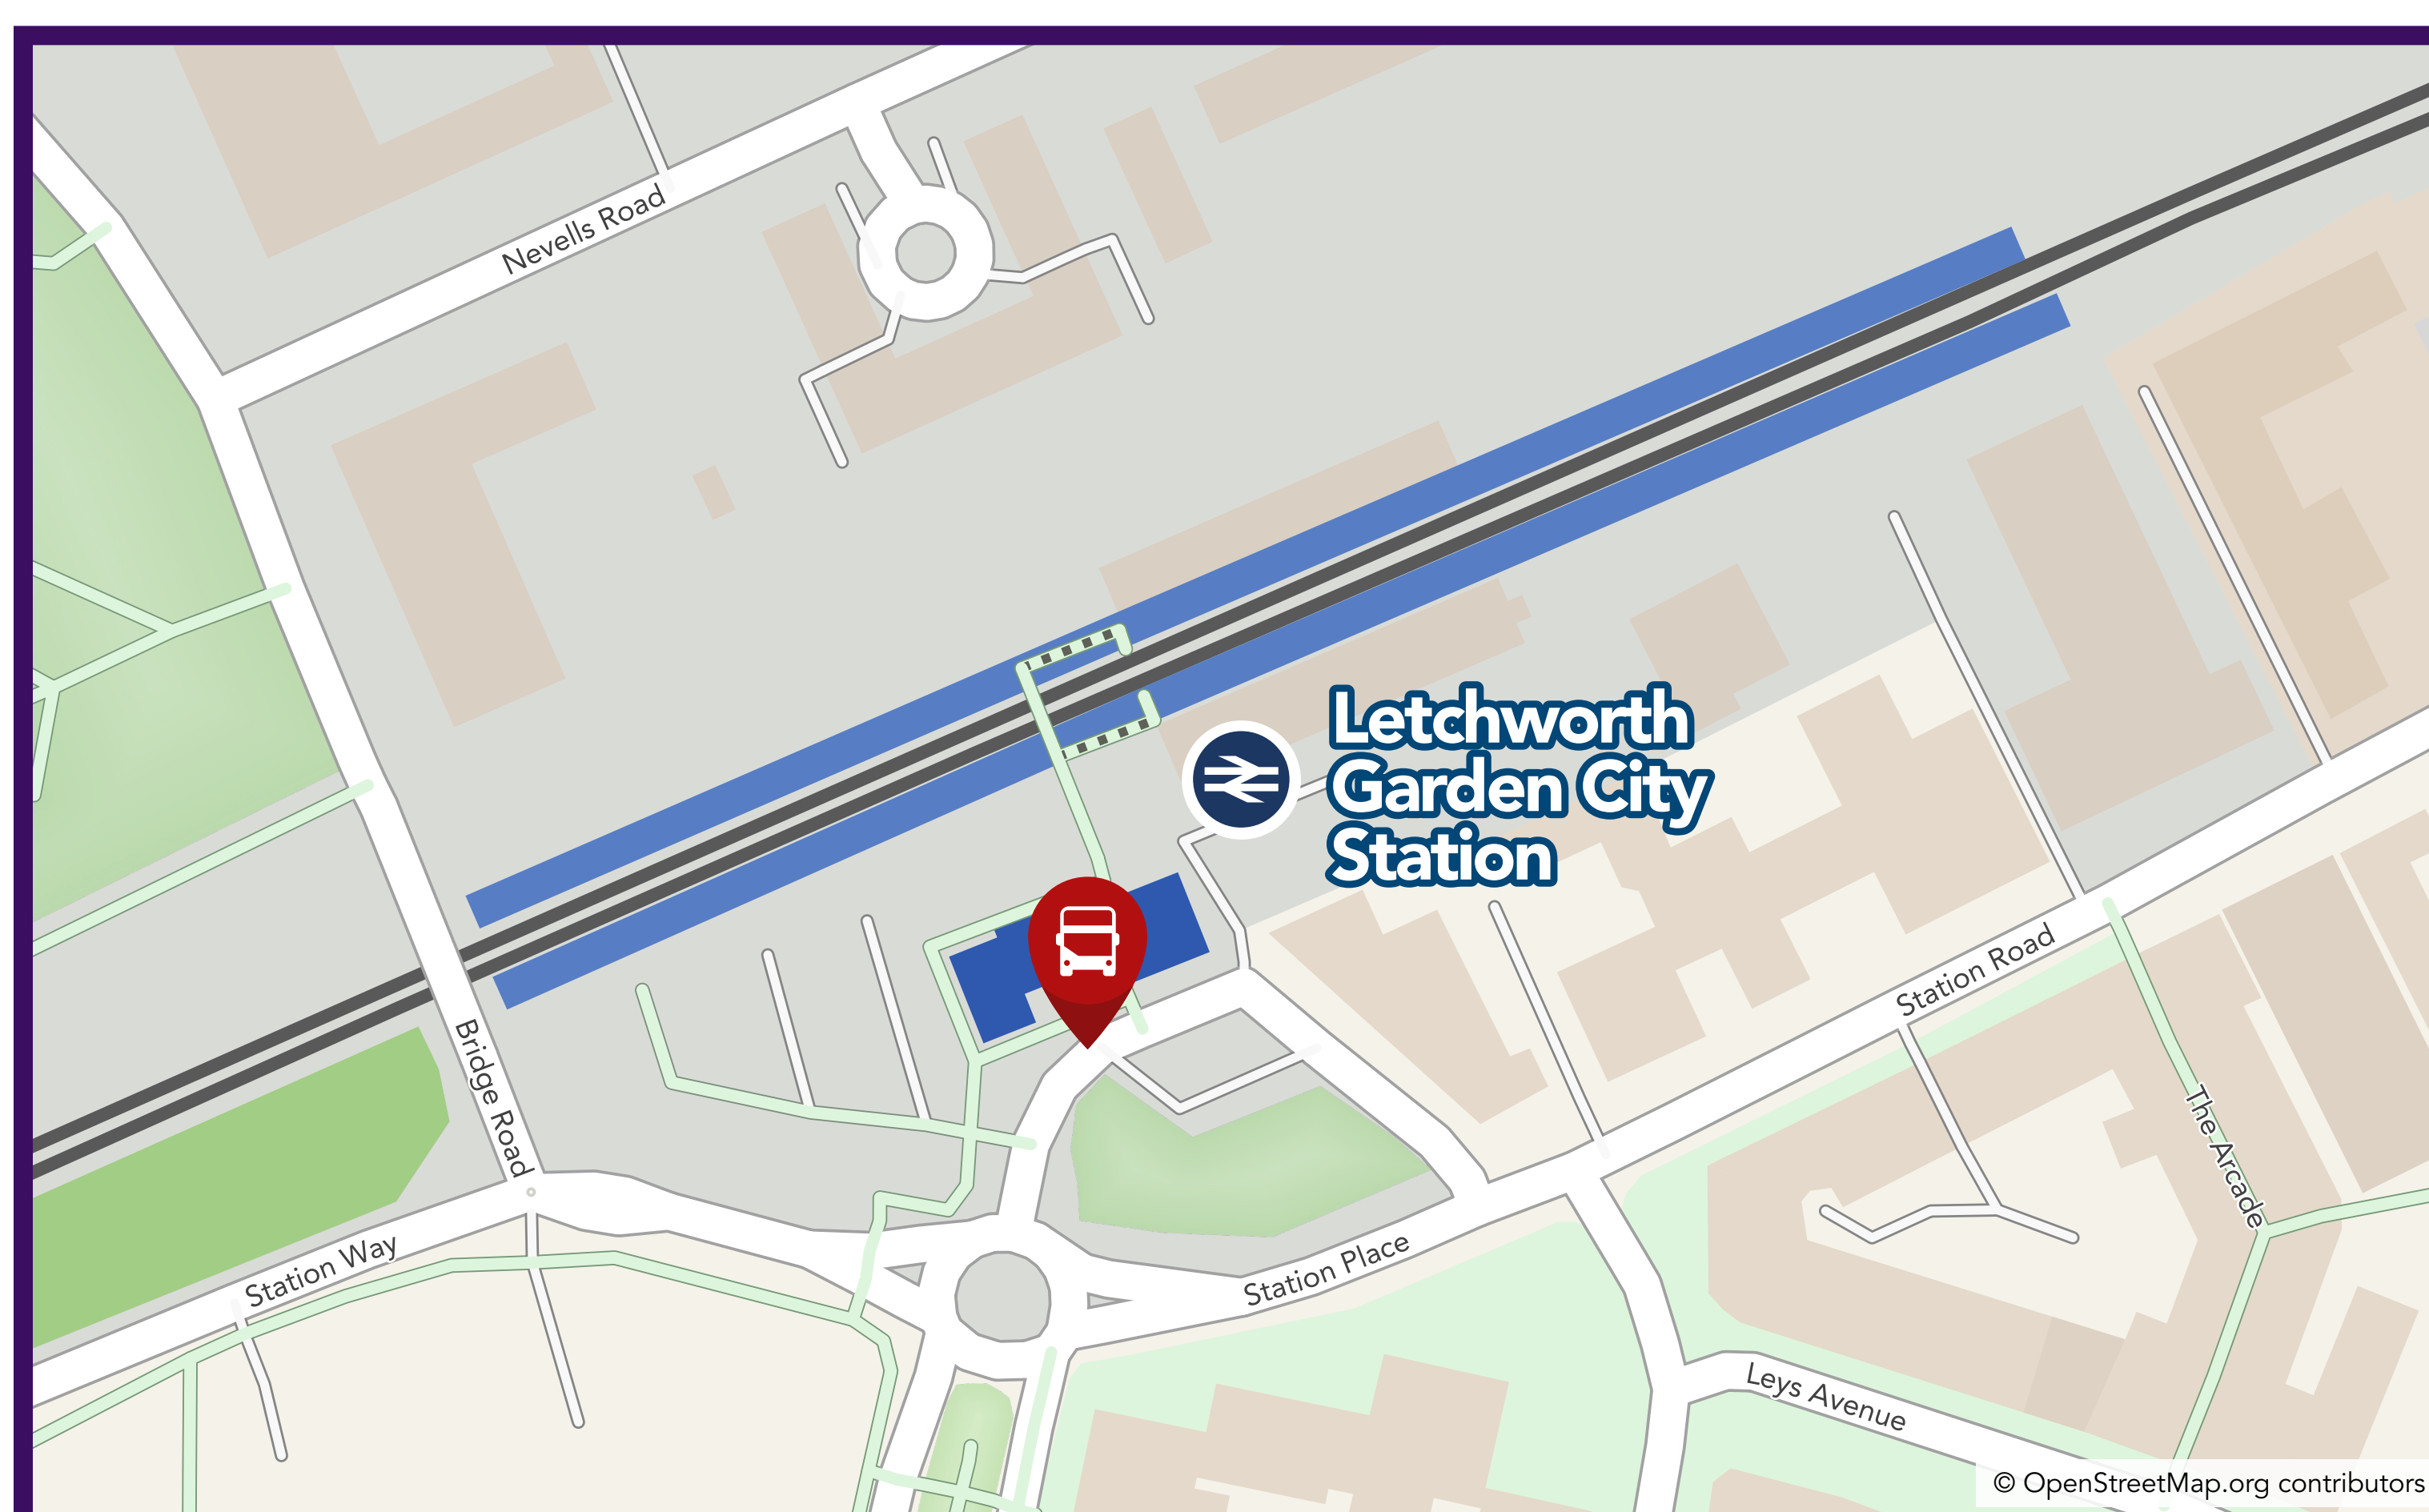

## Letchworth Garden City

**When trains are unable to run due to improvement works or disruption, dedicated replacement buses will stop at the locations shown below.**

Rail replacement buses will display a prominent sign in the front window.

For journeys on regular scheduled buses, information on bus stops can be found on the separate "Onward Travel" poster or by scanning the QR code below to access the information page for this station.