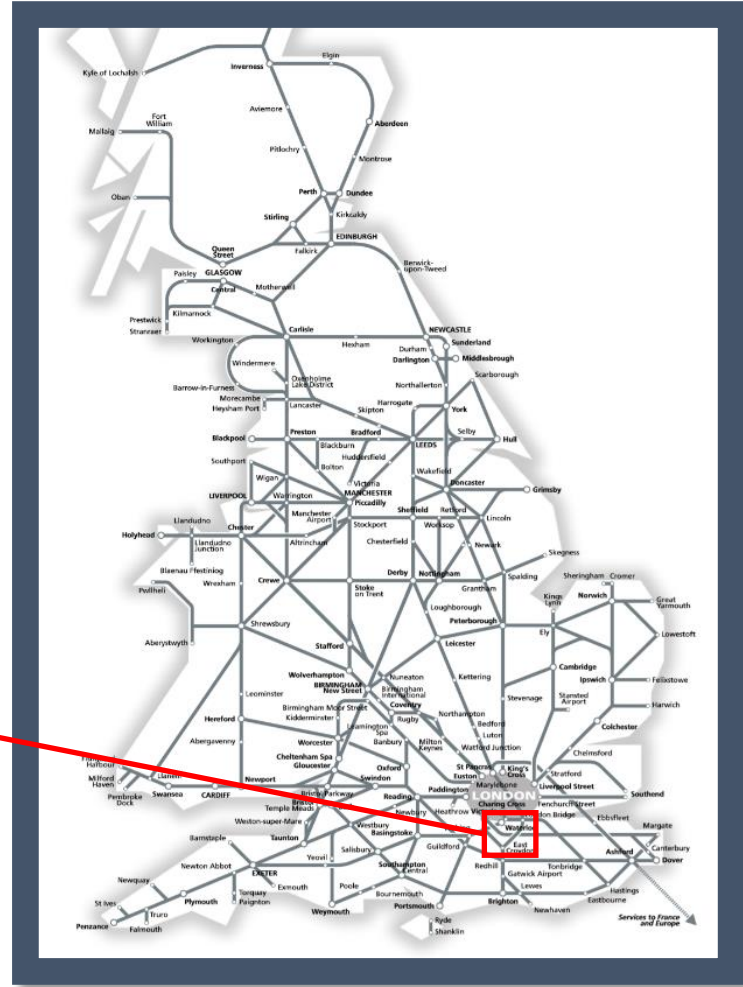

No Thameslink services to / from London Victoria

TOC affected: Thameslink

Key:

Engineering Works