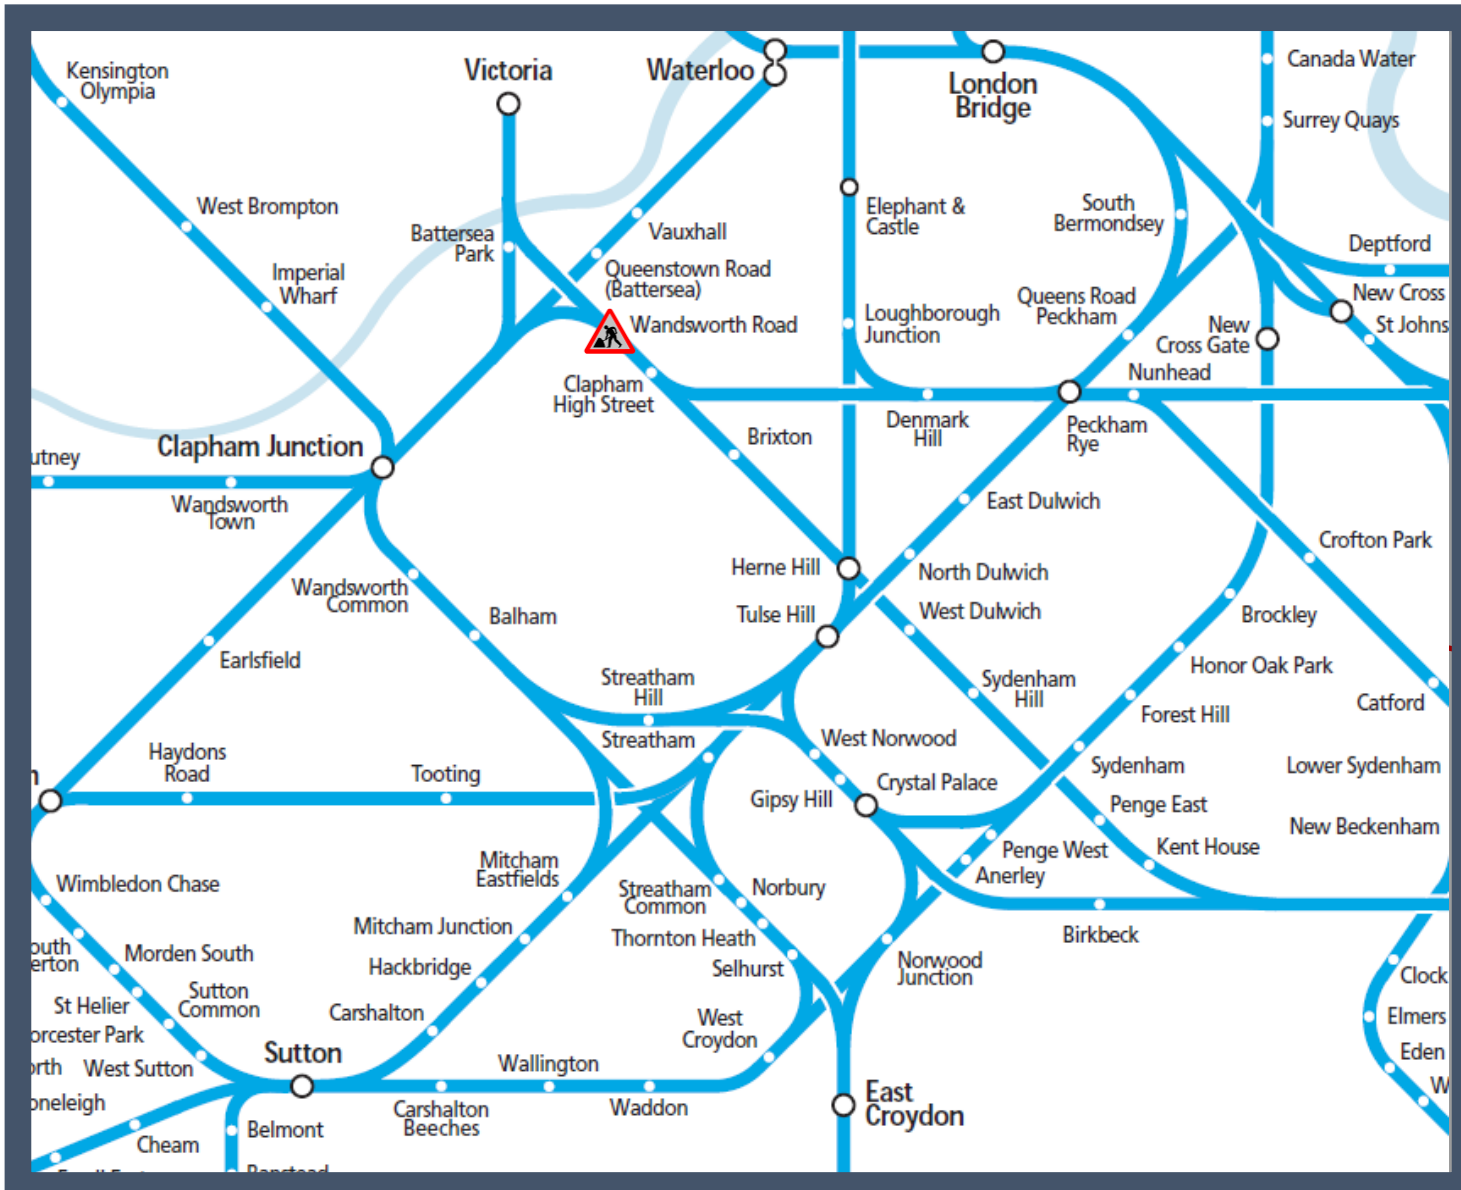

No Thameslink services to / from London Victoria

TOC affected: Thameslink

Key:

Engineering Works