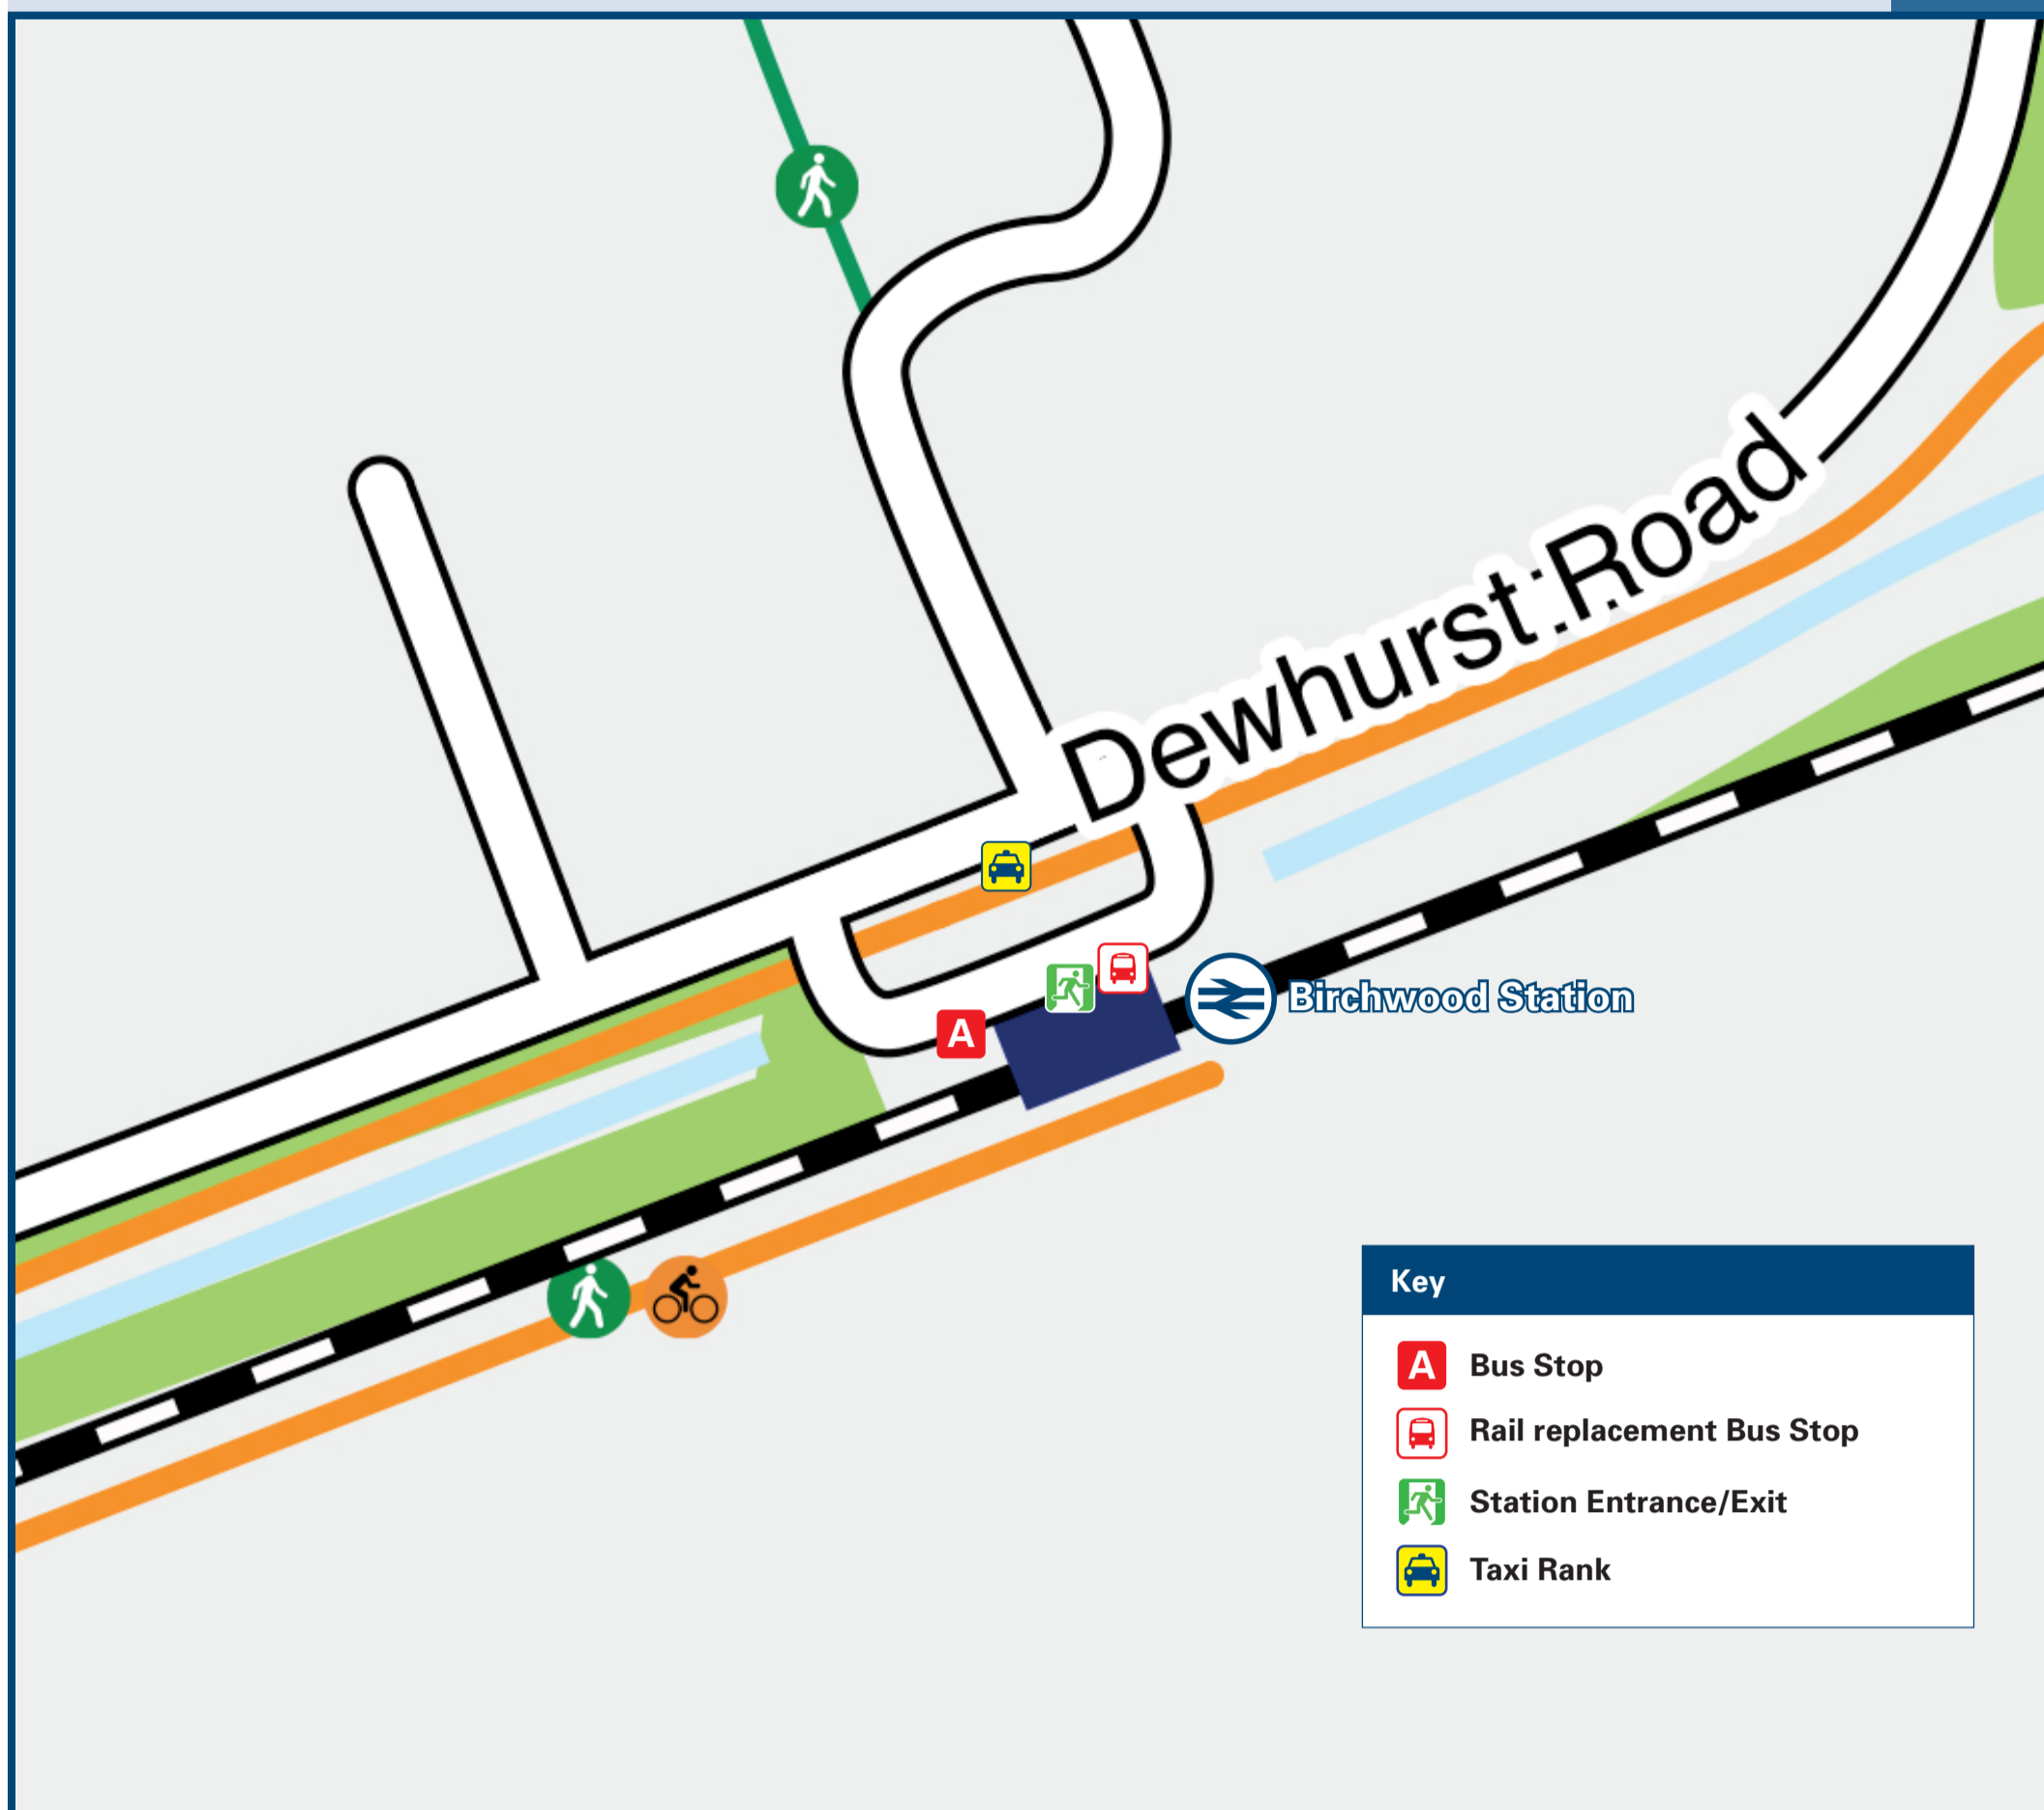

Birchwood Station

Onward Travel Information

Buses and Taxis

Key

- Bus Stop
- Rail replacement Bus Stop
- Station Entrance/Exit
- Taxi Rank

Rail replacement bus services call outside the station entrance.