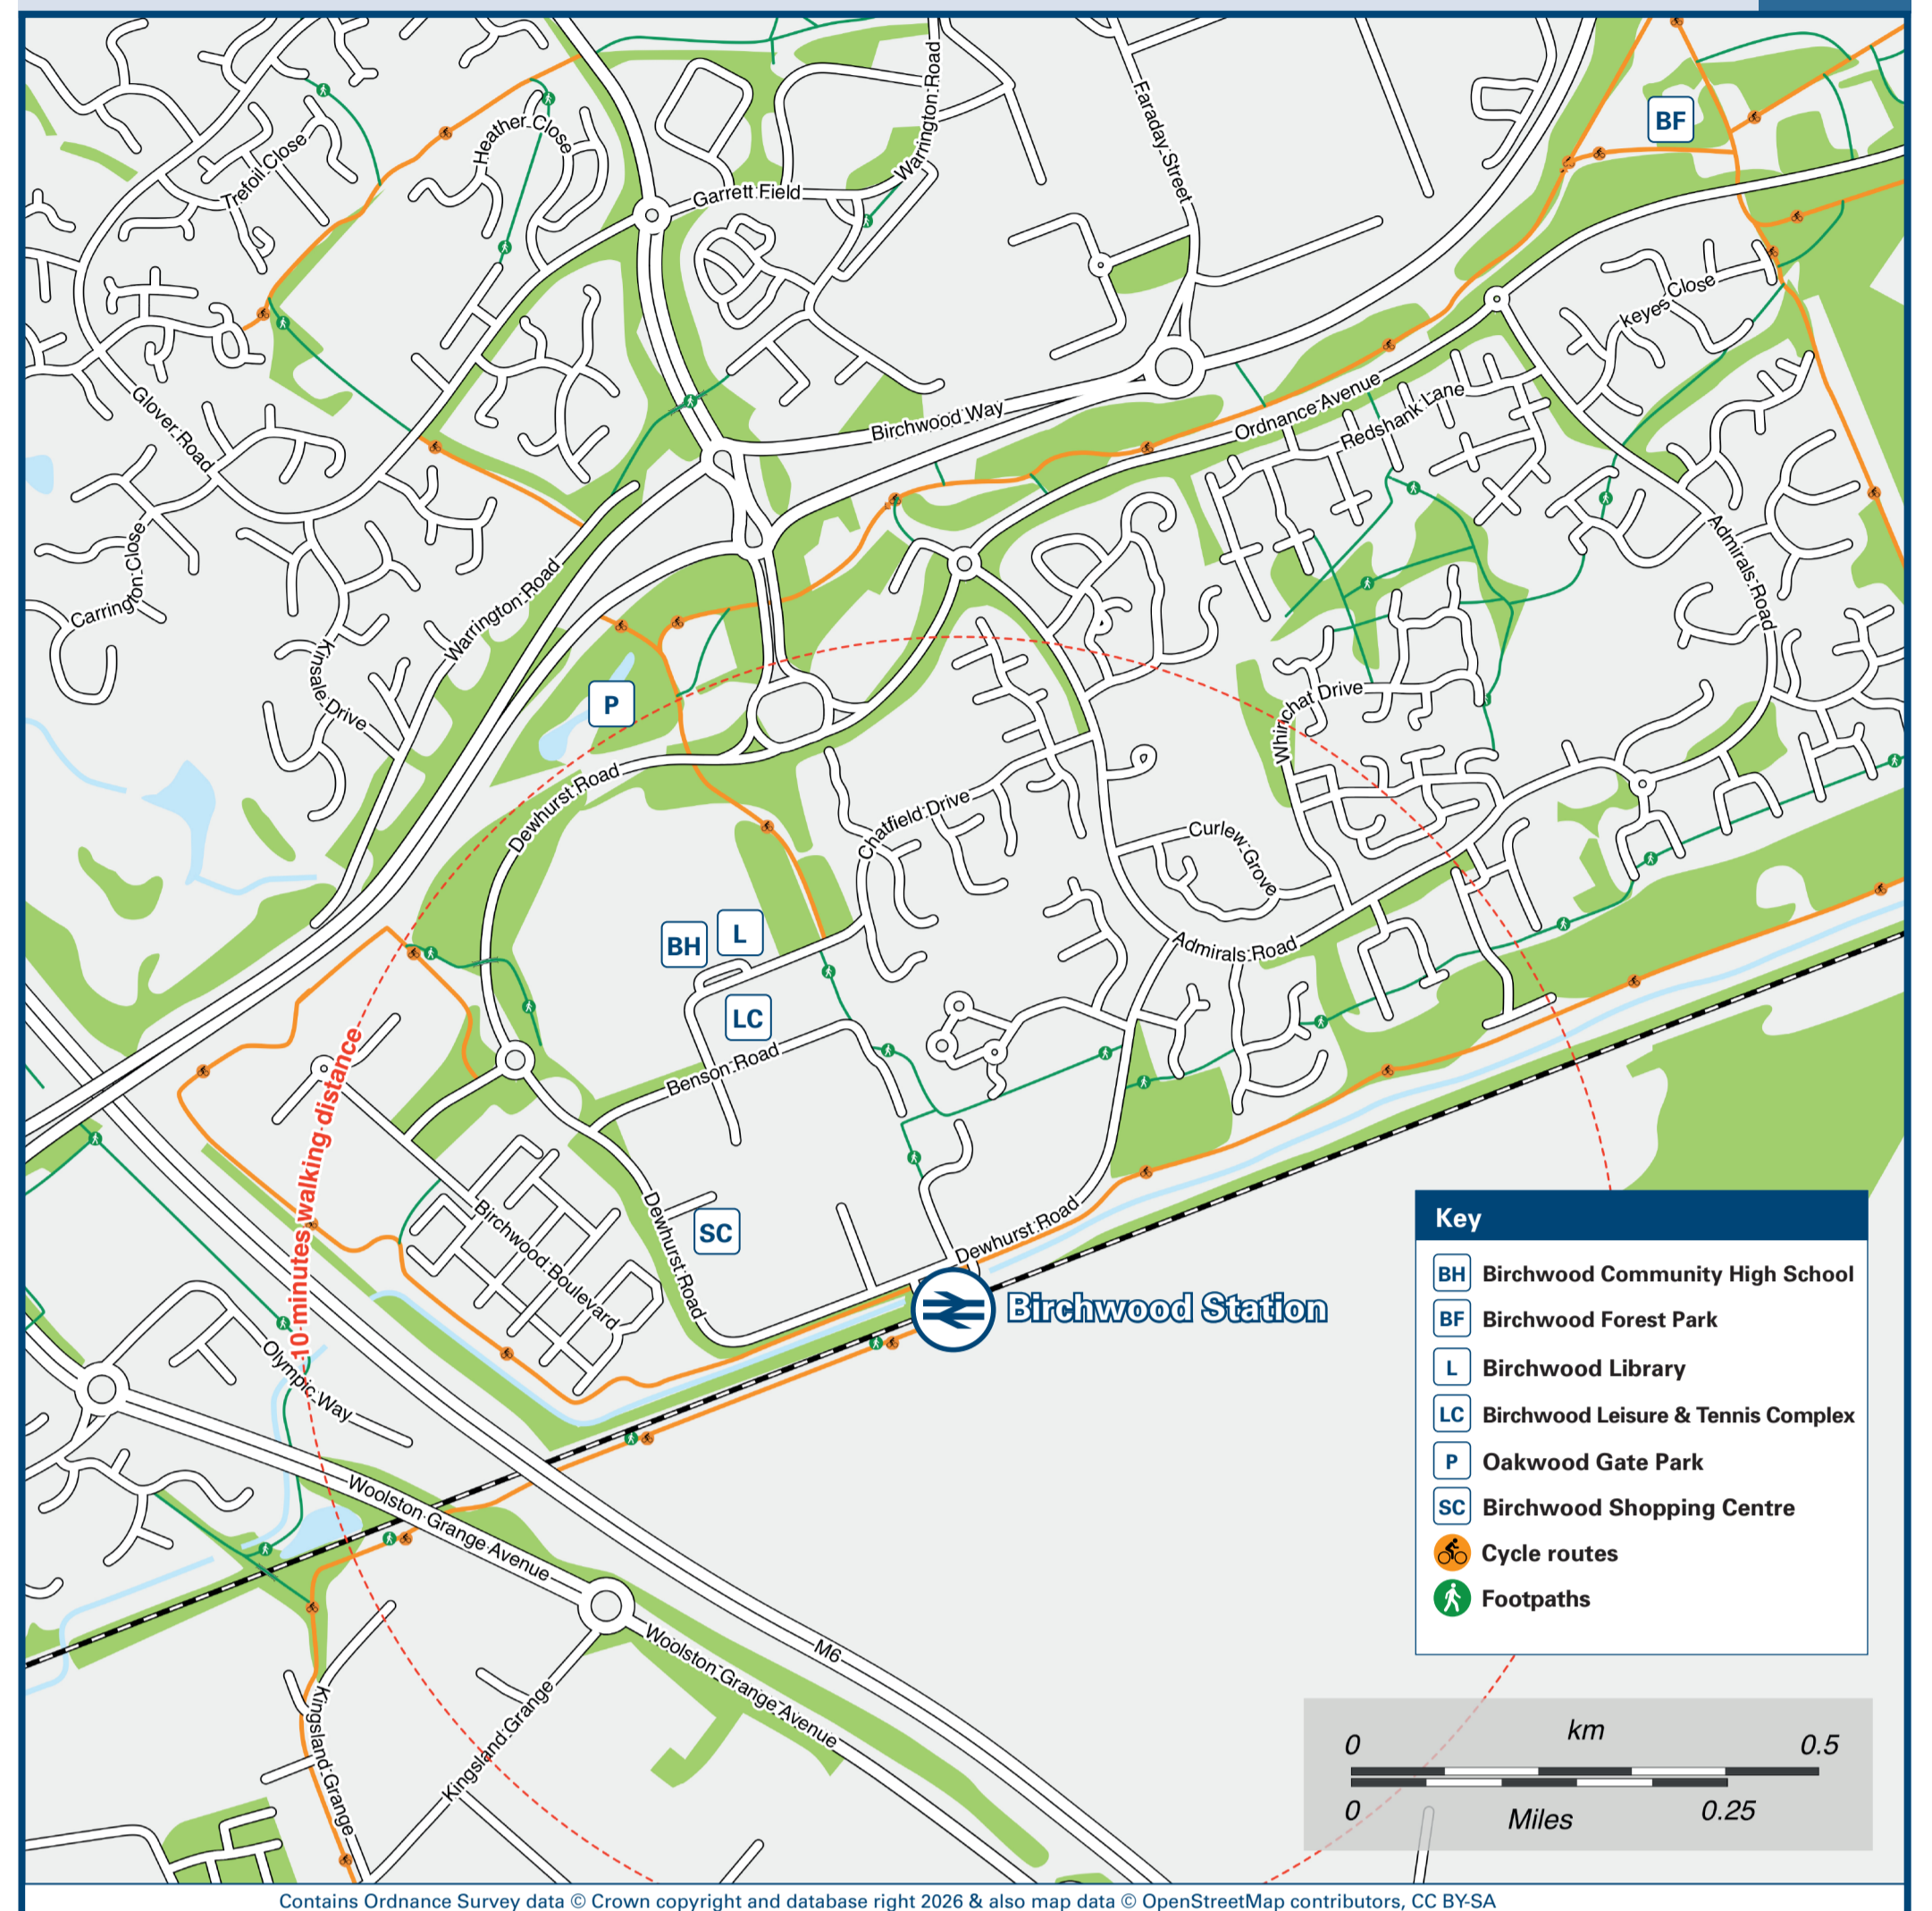

Local area map

Key

- Birchwood Community High School
- Birchwood Forest Park
- Birchwood Library
- Birchwood Leisure & Tennis Complex
- Oakwood Gate Park
- Birchwood Shopping Centre
- Cycle routes
- Footpaths

Main destinations by bus

(Data correct at February 2026)

DESTINATION	BUS ROUTES	BUS STOP
Callands	17	A
Cinnamon Brow	25	A
Culcheth	28	A
Fearnhead	17, 25	A
Gemini Retail Park (and Ikea Warrington)	17	A
Glazebury	28	A
Gorse Covert	25	A
Heathfield House (for Birchwood Park - Business)	25, 28	A

DESTINATION	BUS ROUTES	BUS STOP
HMP Risley	28	A
Leigh	28	A
Locking Stumps	25, 28	A
Longbarn	28	A
Longford	25	A
Oakwood	17, 25	A
Old Hall	17	A
Orford	17, 25	A

DESTINATION	BUS ROUTES	BUS STOP
Padgate	28	A
Risley	28	A
Warrington (Town Centre/ Bus Interchange)	17, 25, 28	A
Westbrook Centre	17	A

Notes

Service 17 & 25 operate daily services.
Service 28 operates daytime on Mondays to Saturdays.
For bus times and days of operation please contact Traveline on www.traveline.info or call: 0871 200 22 33
Direct trains operate to this destination from this station.

Taxis Birchwood station is served by a taxi rank or cab office. Check availability, and pre-book if necessary. Please consider using the following local operators: (Inclusion of this number doesn't represent any endorsement of the taxi firm)

Abba Cars
01925 444 444

Lymmited Taxis
01925 393 111

A1 Taxis
01925 488 588

Further information about all onward travel

Local Cycle Info warrington.gov.uk For more information about cycle routes.	National Cycle Info walkwheelcycletrust.org.uk	Bus Times See timetable displays at bus stops. www.traveline.info 0871 200 22 33 calls cost 13p per minute plus your phone company's access charge	PlusBus plusbus.info PlusBus is a discount price 'bus pass' that you buy with your train ticket. It gives you unlimited bus travel around your chosen town, on participating buses. Visit www.plusbus.info

National Rail Enquiries

Online nationalrail.co.uk	NRE App Free National Rail Enquiries app for iOS and Android	Social Media facebook.com/nationalrailenq @nationalrailenq	Alert Me You can sign up to Alert Me messages on the National Rail Enquiries website where you can receive train and platform notifications directly to your smart phone. nationalrail.co.uk/alertme	Contact Centre 03457 48 49 50 Calls cost no more than calls to geographic numbers (01 or 02) and may be recorded.	PlusBike nationalrail.co.uk/plusbike For more information.

Scan this code with your mobile for full station information.