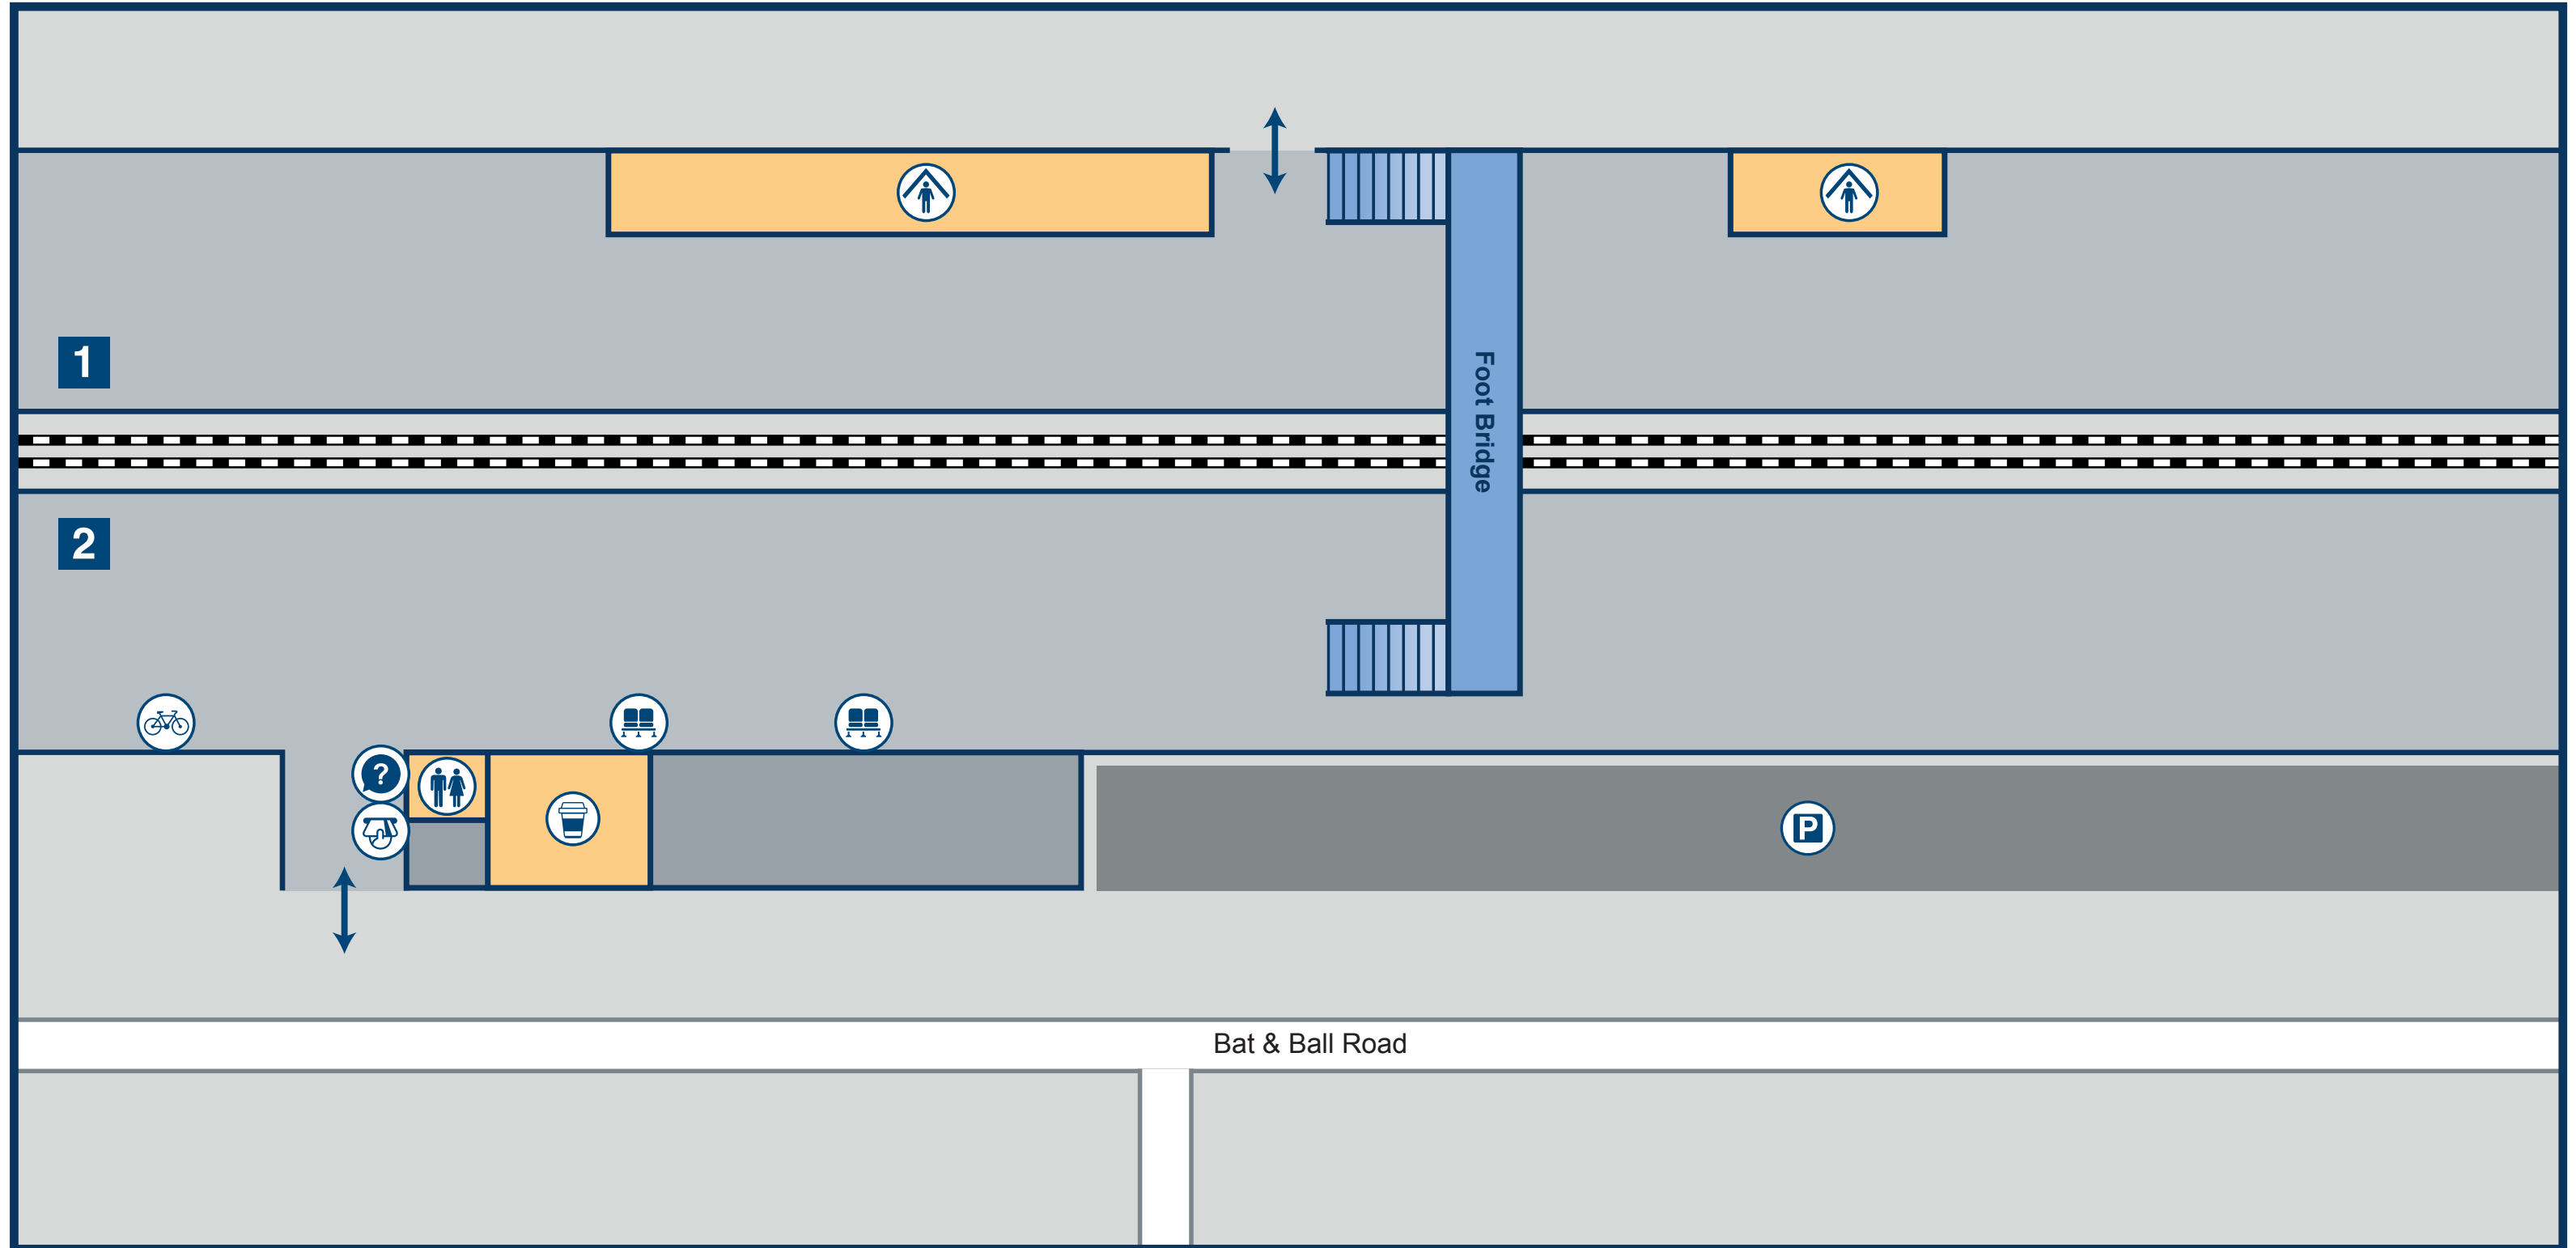

Bat & Ball Station Plan

Key			
	Cafe		Entrance / Exit
	Car Park		Help Point
	Cycle Rack		Platform
			Seats
			Shelter
			Ticket Machine
			Unisex Toilet (Council Controlled)