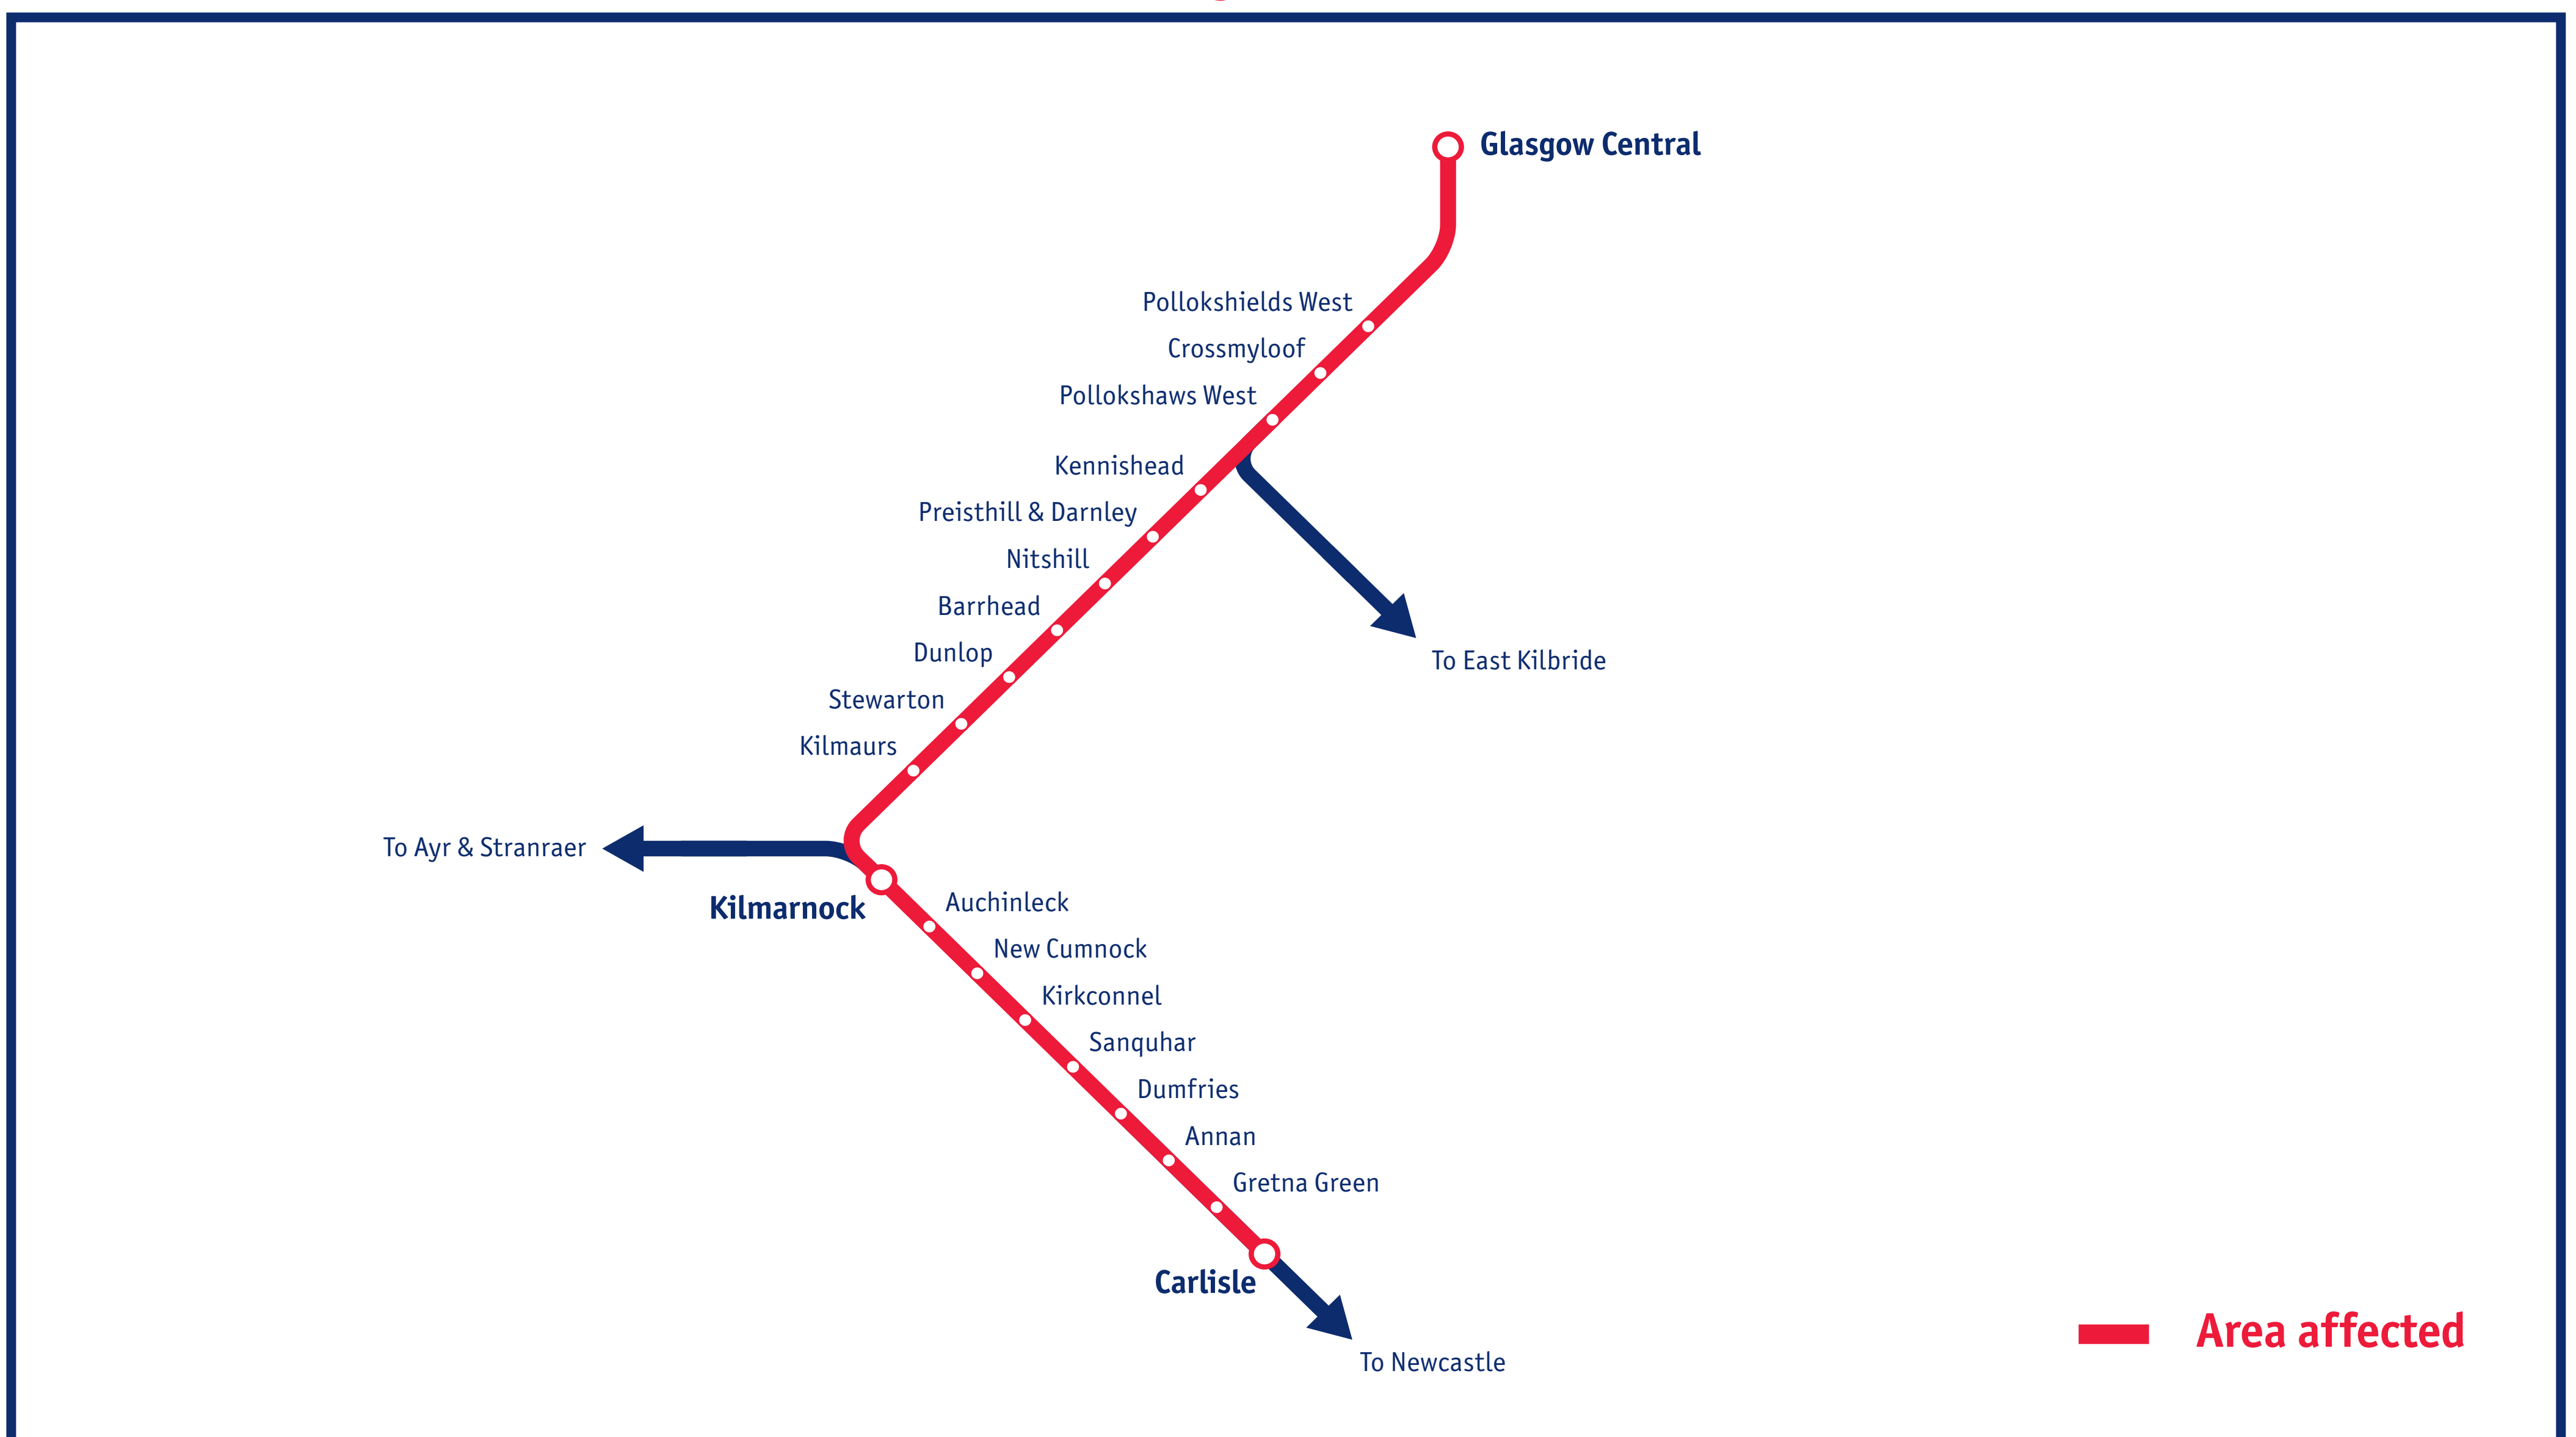

Service Alterations

Glasgow Central to
Barrhead / Kilmarnock / Dumfries / Carlisle

Saturday 29 June

Sunday 30 June

If you travel to / from any of the stations marked in red above, your journey may be affected as follows:

Saturday 29th June

Glasgow Central – Kilmarnock / Dumfries / Carlisle Services

- Buses replace trains between Glasgow Central and Kilmarnock.
- Train services run between Kilmarnock and Dumfries / Carlisle.

Sunday 30th June

Glasgow Central – Kilmarnock / Dumfries / Carlisle Services

- Buses replace trains between Glasgow Central and Dumfries.
- Train services run between Dumfries and Carlisle.

Glasgow Central to Barrhead

- Train services are cancelled and replaced by a bus service.

If you have a SmartPhone, scan the QR code on the left to link to our JourneyCheck facility, providing up-to-the-minute information on all our services.

Journey times may be increased. Some journeys may not be available.

Please visit www.scotrail.co.uk or download our app to check your own journey.

Produced by ScotRail. SR657/06-24

www.scotrail.co.uk