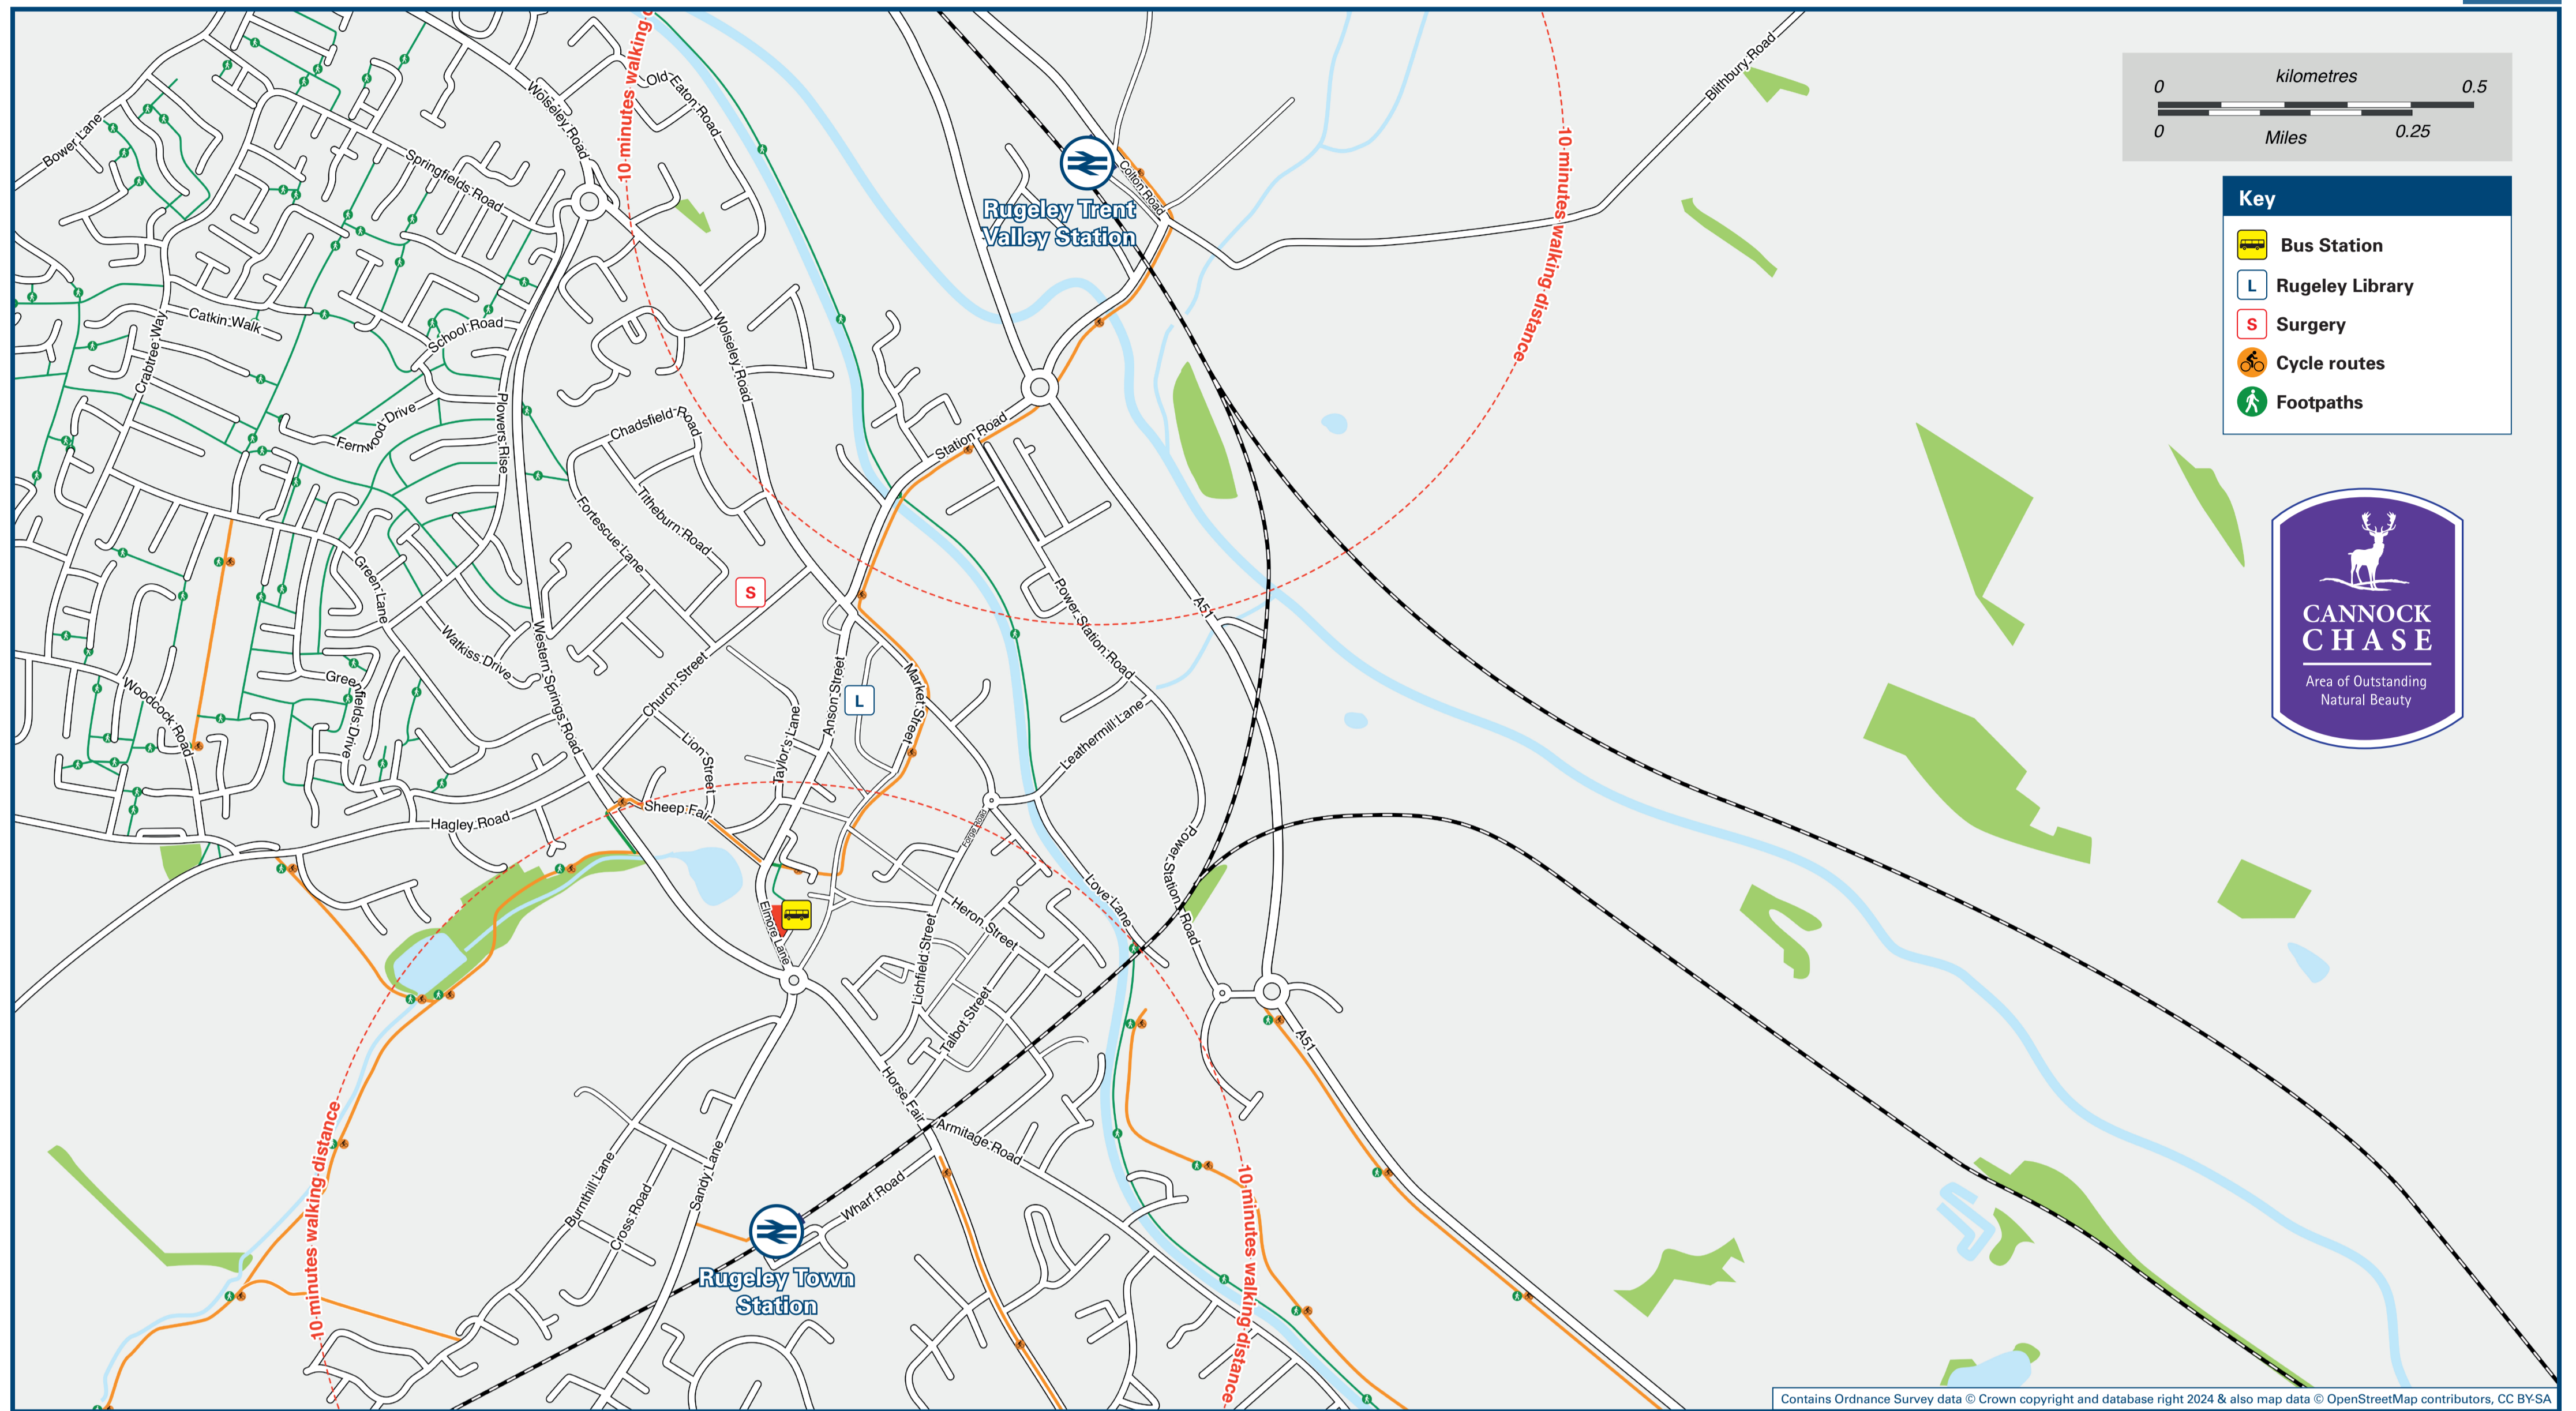

Rugeley Trent Valley Station

Onward Travel Information

Local area map

Buses

Rail replacement buses/coaches depart from the car park alongside the station entrance.

Main destinations by bus

(Data correct at July 2024)

DESTINATION	BUS ROUTES	BUS STOP
Abbots Bromley	63	Bus Stn Stand 4
Armitage	63	Bus Stn Stand 4
Baswich	828	Bus Stn Stand 5
Bishton	826	Bus Stn Stand 2
Brereton (Coalpit Lane)	826, 828	Bus Stn Stand 2
Brindley Heath (for Cannock Chase)	63	Bus Stn Stand 4
Cannock	63	Bus Stn Stand 4
Colwich	828	Bus Stn Stand 2
Flaxley Green (for Cannock Chase)	63	Bus Stn Stand 4
Great Haywood	828	Bus Stn Stand 2
Handsacre	63	Bus Stn Stand 4
Hednesford	828	Bus Stn Stand 5
Hill Ridware	63	Bus Stn Stand 4
Lichfield	63	Bus Stn Stand 4
Little Haywood (Village Centre)	828	Bus Stn Stand 2
Milford	826	Bus Stn Stand 2
Rugeley (Bus Station / Town Centre)		20 minutes walk from this Station (see Local map) or phone for a taxi
Rugeley (Pear Tree Estate, Coppice Road)	63*	Bus Stn Stand 4
Rugeley (Springfields Estate / Etchinghill)	826, 828	Bus Stn Stand 2
Shugborough Historic Estate	826, 828	Bus Stn Stand 2
Stafford (County Hospital)	828	Bus Stn Stand 2
Stafford (Queensville)	826	Bus Stn Stand 2
Stafford (Town Centre)	826, 828	Bus Stn Stand 2
Tixall	828	Bus Stn Stand 2
Uttoxeter	63	Bus Stn Stand 4
Weeping Cross	826	Bus Stn Stand 2
Wolsley Bridge	826, 828	Bus Stn Stand 2

Notes

Bus routes 63, 826 and 828 operate Mondays to Saturdays. No service on Sundays or Public Holidays.
 For bus times and further information contact Traveline on 0871 200 22 33 or Chaserider Buses (for bus routes 63, 826 & 828) call 01543 758 594.
 * Direct trains operate to this destination from this Station.
 * Not all bus route 63 journeys run via Pear Tree Estate, Coppice Road, check the timetable.
 AONB Cannock Chase (AONB) www.cannock-chase.co.uk