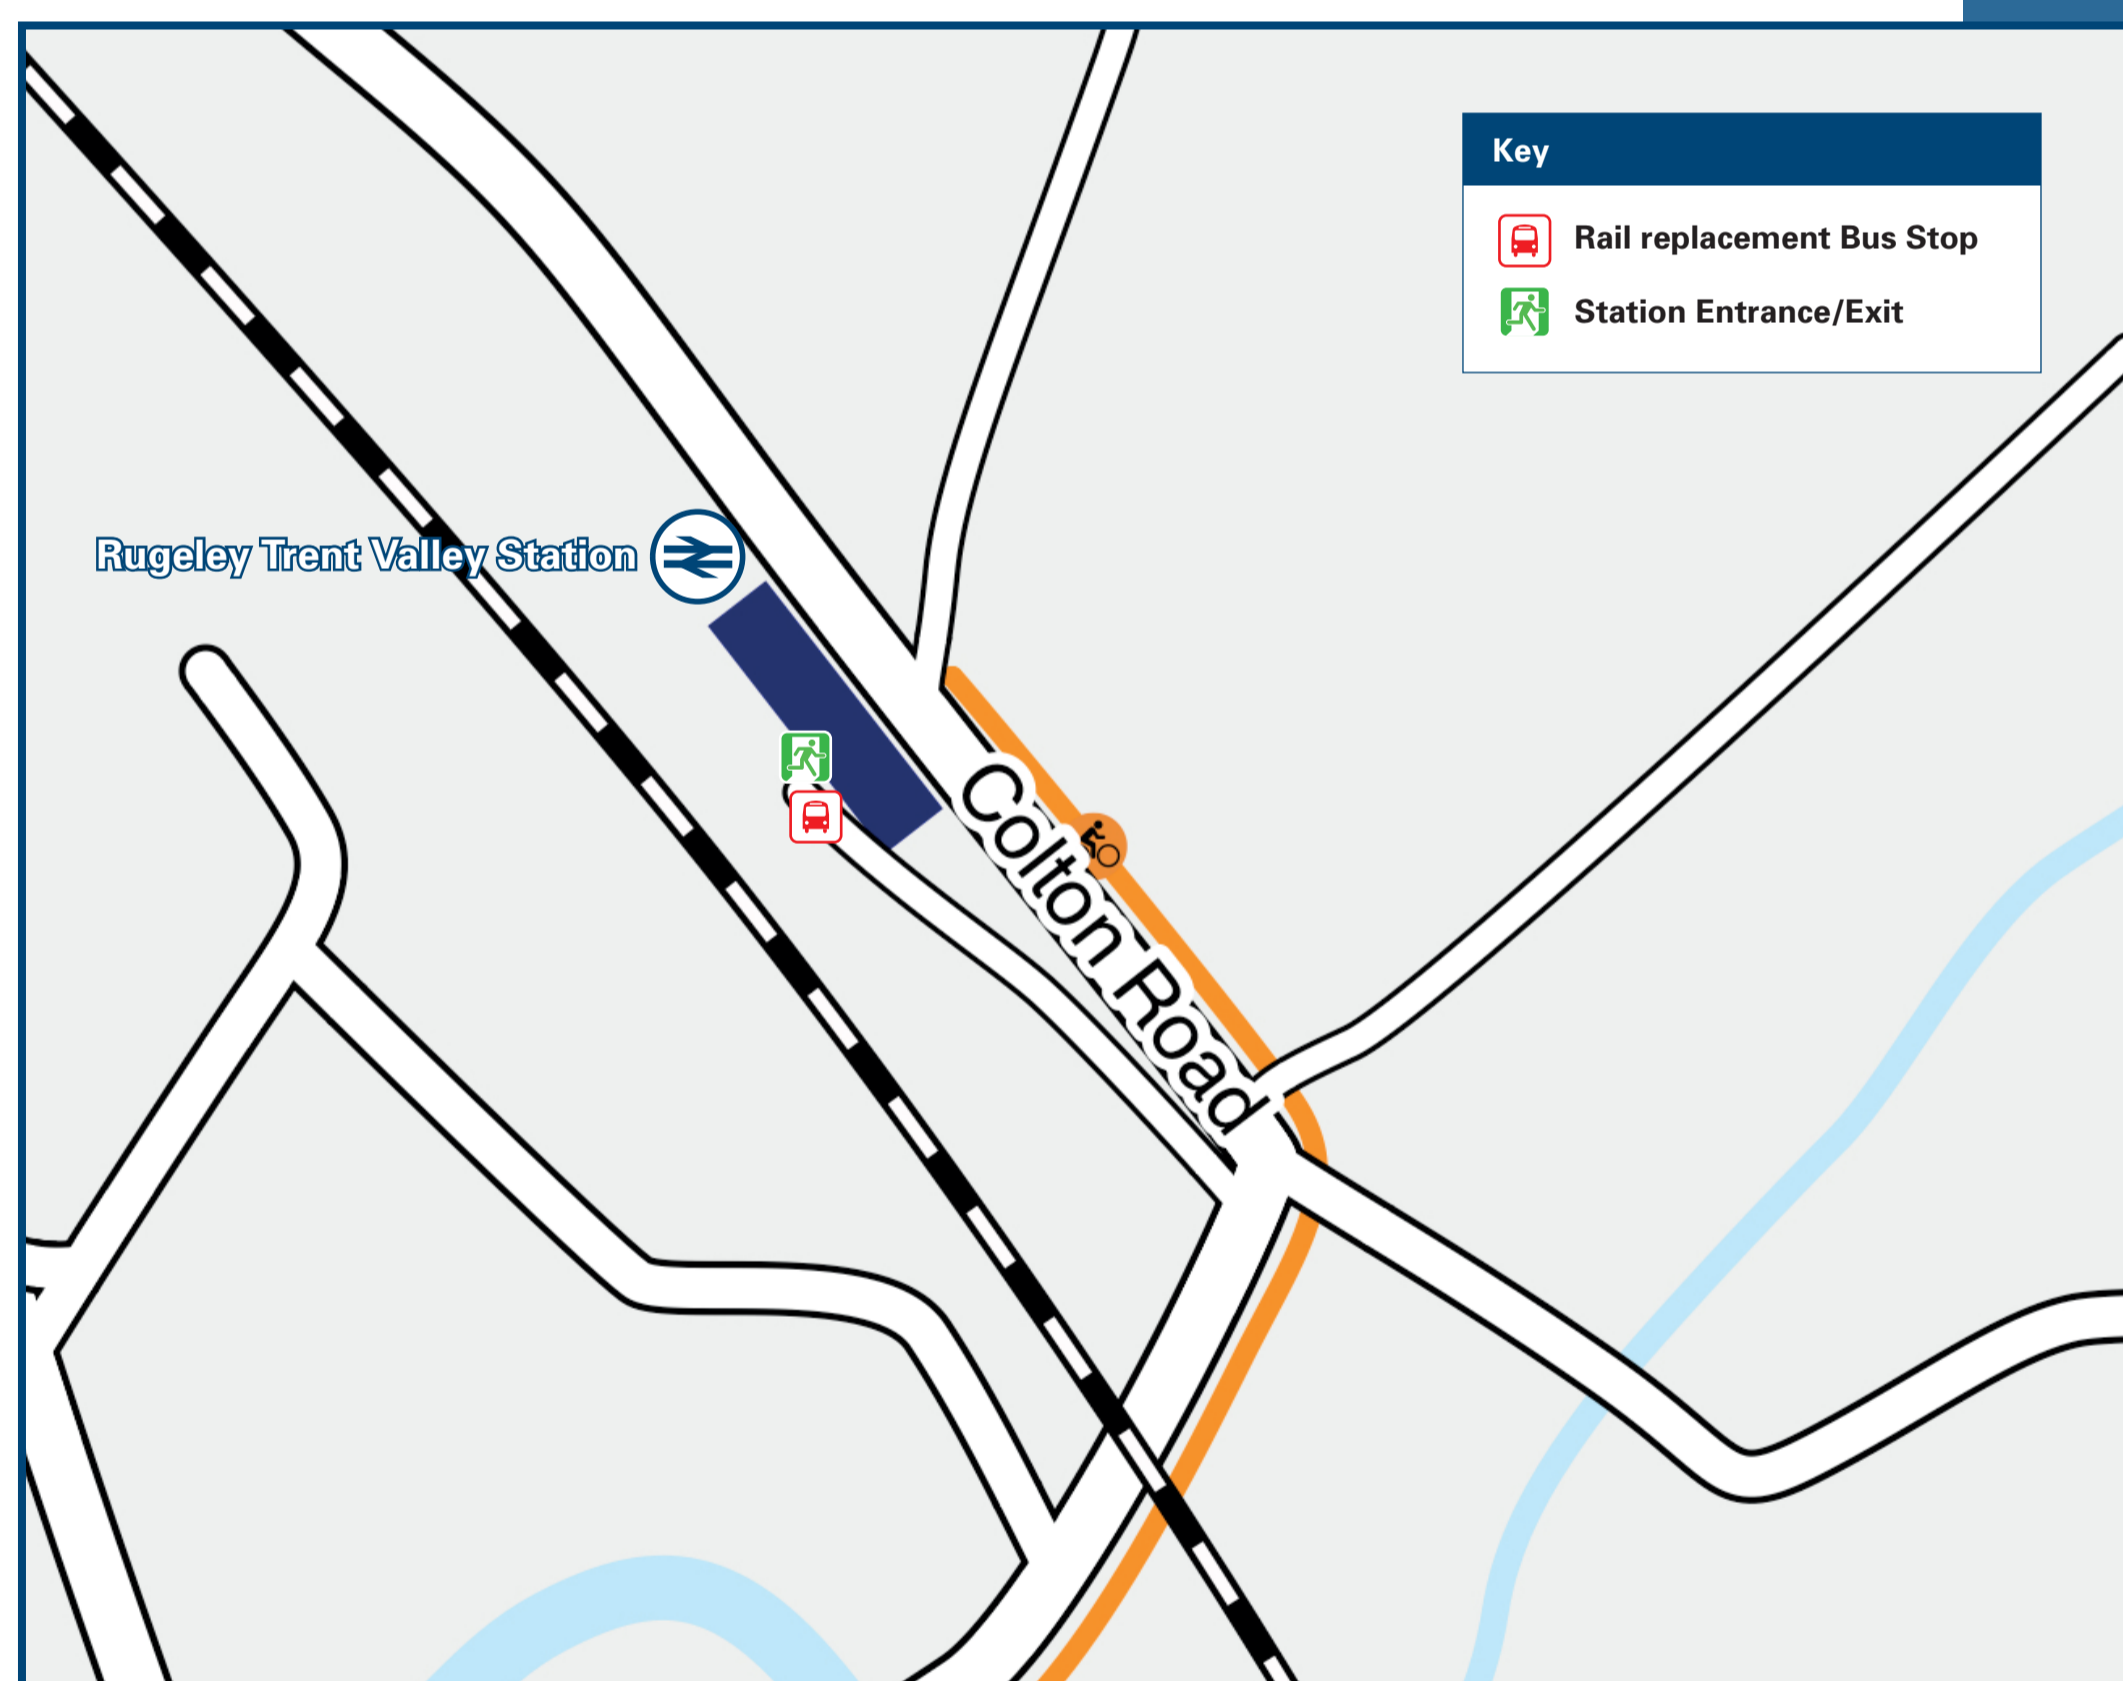

Rugeley Trent Valley Station

Onward Travel Information

Local area map

Buses

Rail replacement buses/coaches depart from the car park alongside the station entrance.

Main destinations by bus

(Data correct at July 2024)

DESTINATION	BUS ROUTES	BUS STOP
Abbots Bromley	63	Bus Stn Stand 4
Armitage	63	Bus Stn Stand 4
Baswich	828	Bus Stn Stand 5
Bishton	826	Bus Stn Stand 2
Brereton (Coalpit Lane)	826, 828	Bus Stn Stand 2
Brindley Heath (for Cannock Chase)	63	Bus Stn Stand 4
Cannock	63	Bus Stn Stand 4
Colwich	828	Bus Stn Stand 2
Flaxley Green (for Cannock Chase)	63	Bus Stn Stand 4
Great Haywood	828	Bus Stn Stand 2
Handsacre	63	Bus Stn Stand 4
Hednesford	828	Bus Stn Stand 5
Hill Ridware	63	Bus Stn Stand 4
Lichfield	63	Bus Stn Stand 4
Little Haywood (Village Centre)	828	Bus Stn Stand 2
Milford	826	Bus Stn Stand 2
Rugeley (Bus Station / Town Centre)		20 minutes walk from this Station (see Local map) or phone for a taxi
Rugeley (Pear Tree Estate, Coppice Road)	63*	Bus Stn Stand 4
Rugeley (Springfields Estate / Etchinghill)	826, 828	Bus Stn Stand 2
Shugborough Historic Estate	826, 828	Bus Stn Stand 2
Stafford (County Hospital)	828	Bus Stn Stand 2
Stafford (Queensville)	826	Bus Stn Stand 2
Stafford (Town Centre)	826, 828	Bus Stn Stand 2
Tixall	828	Bus Stn Stand 2
Uttoxeter	63	Bus Stn Stand 4
Weeping Cross	826	Bus Stn Stand 2
Wolsley Bridge	826, 828	Bus Stn Stand 2