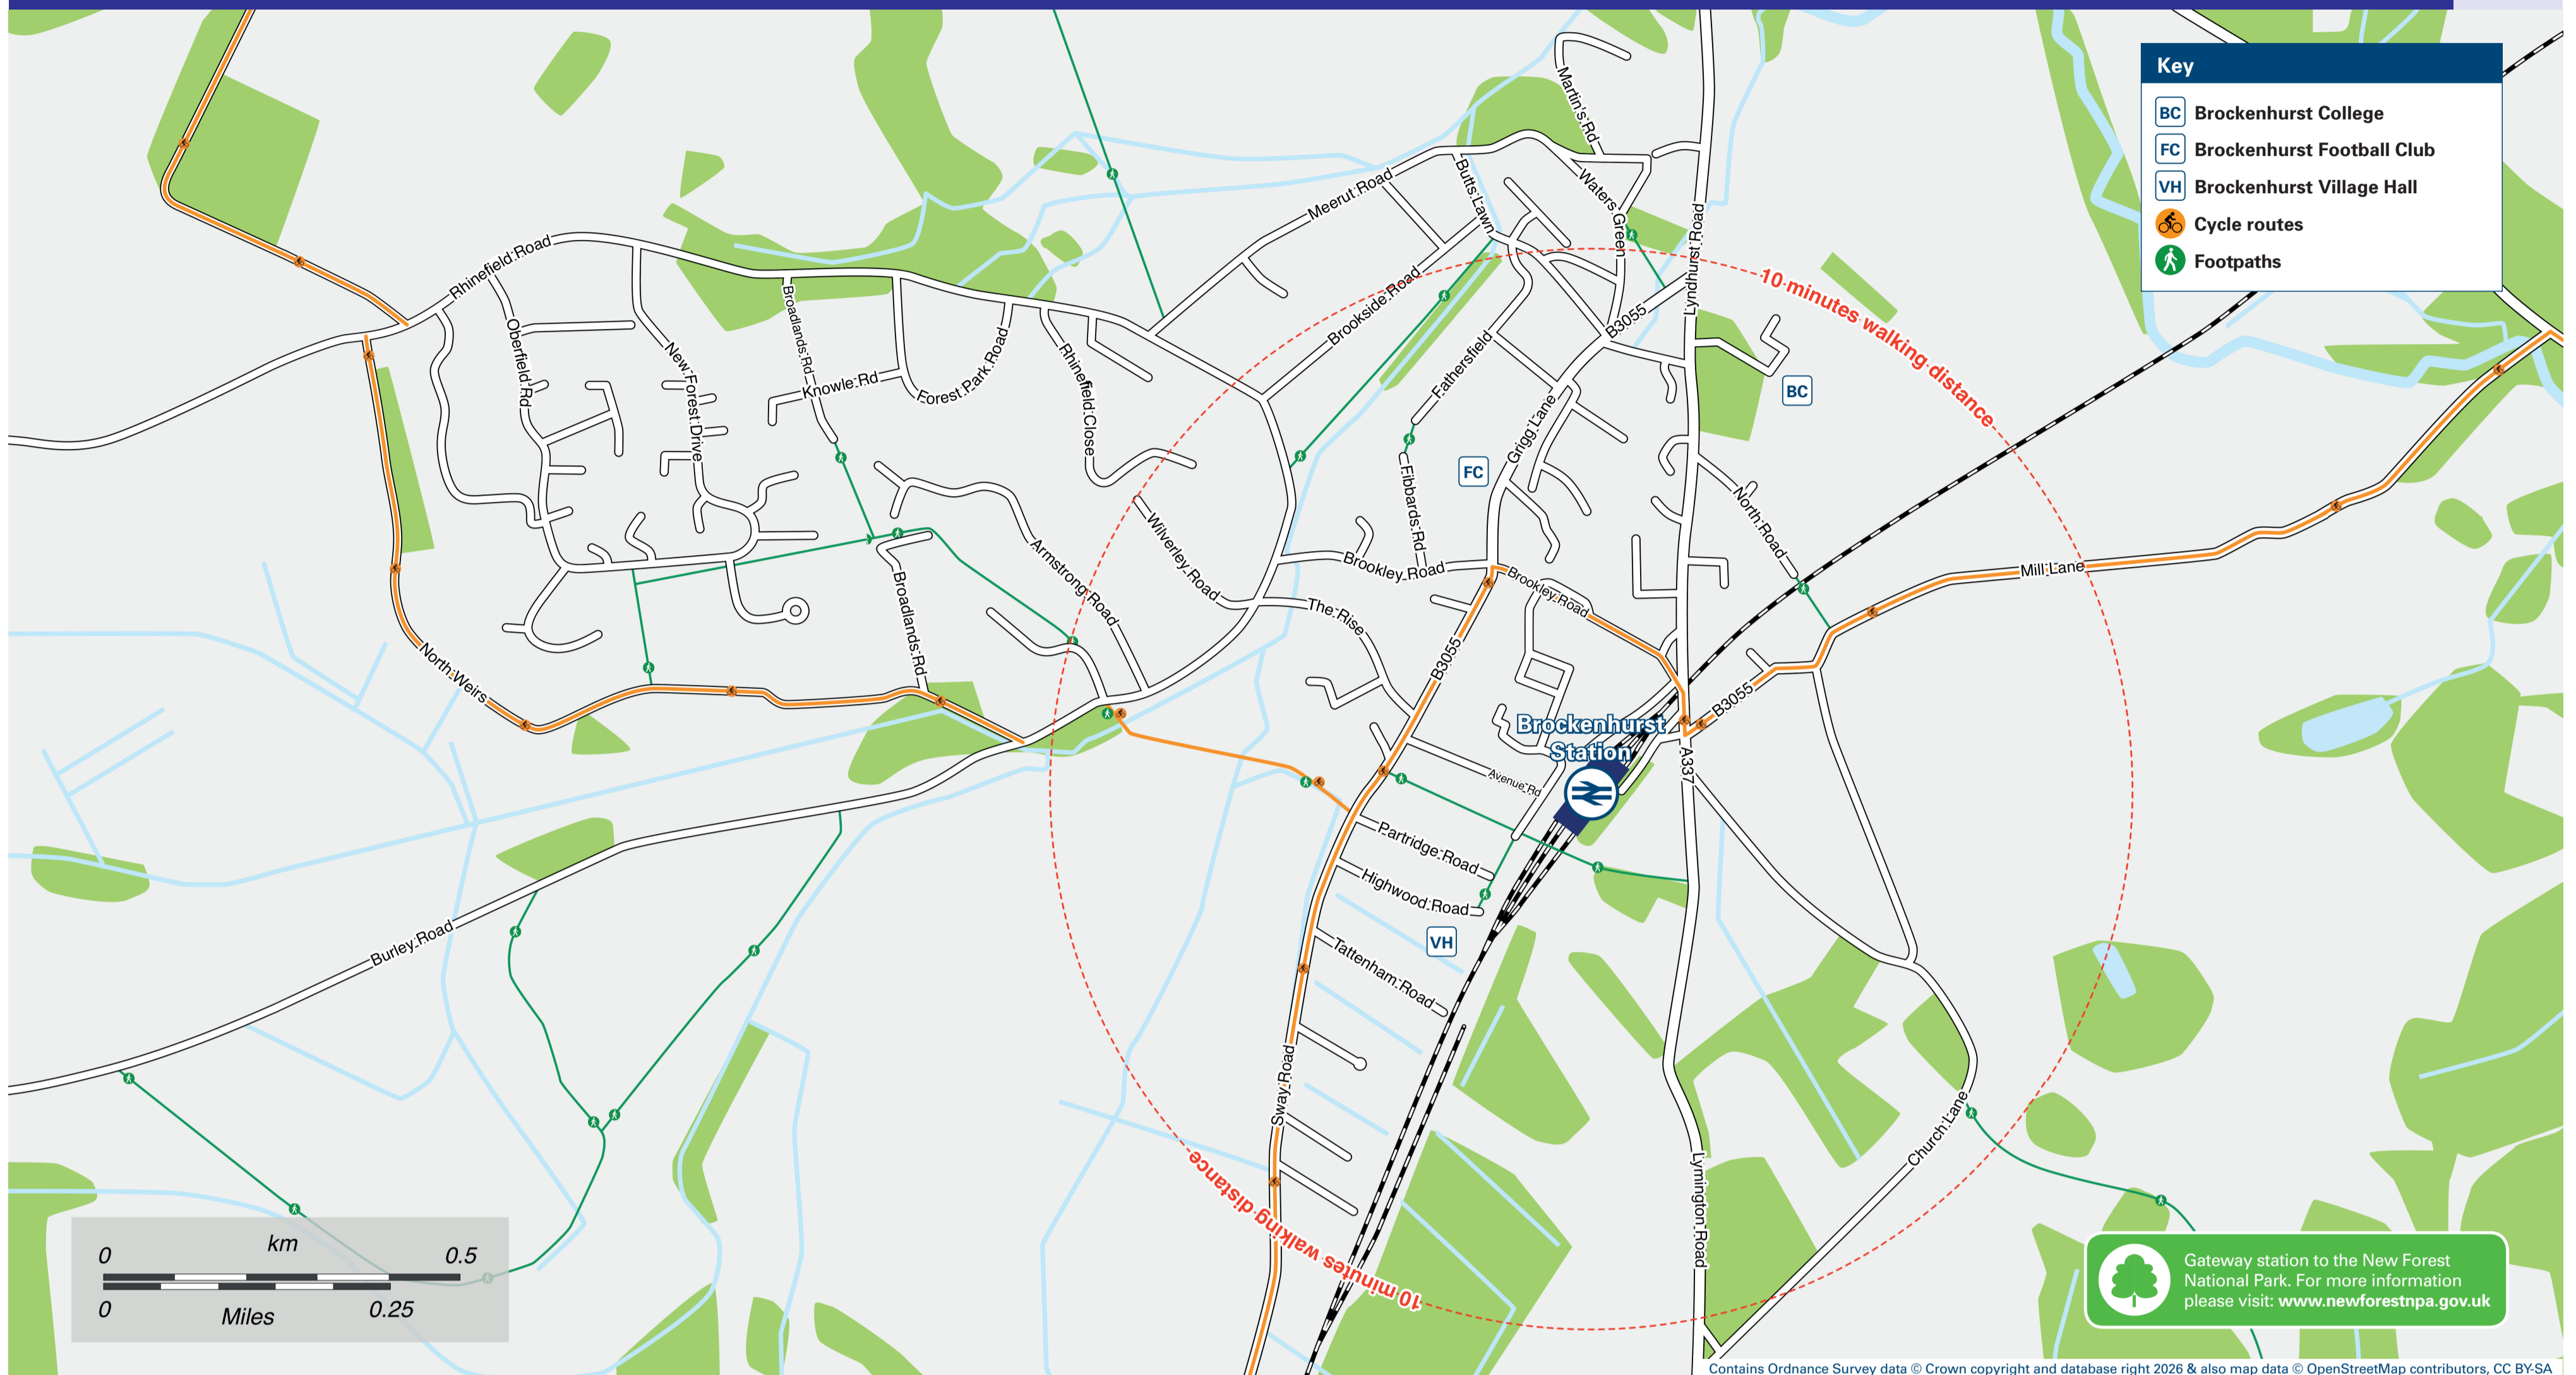

Onward Travel Information

Brockenhurst Station

Local area map