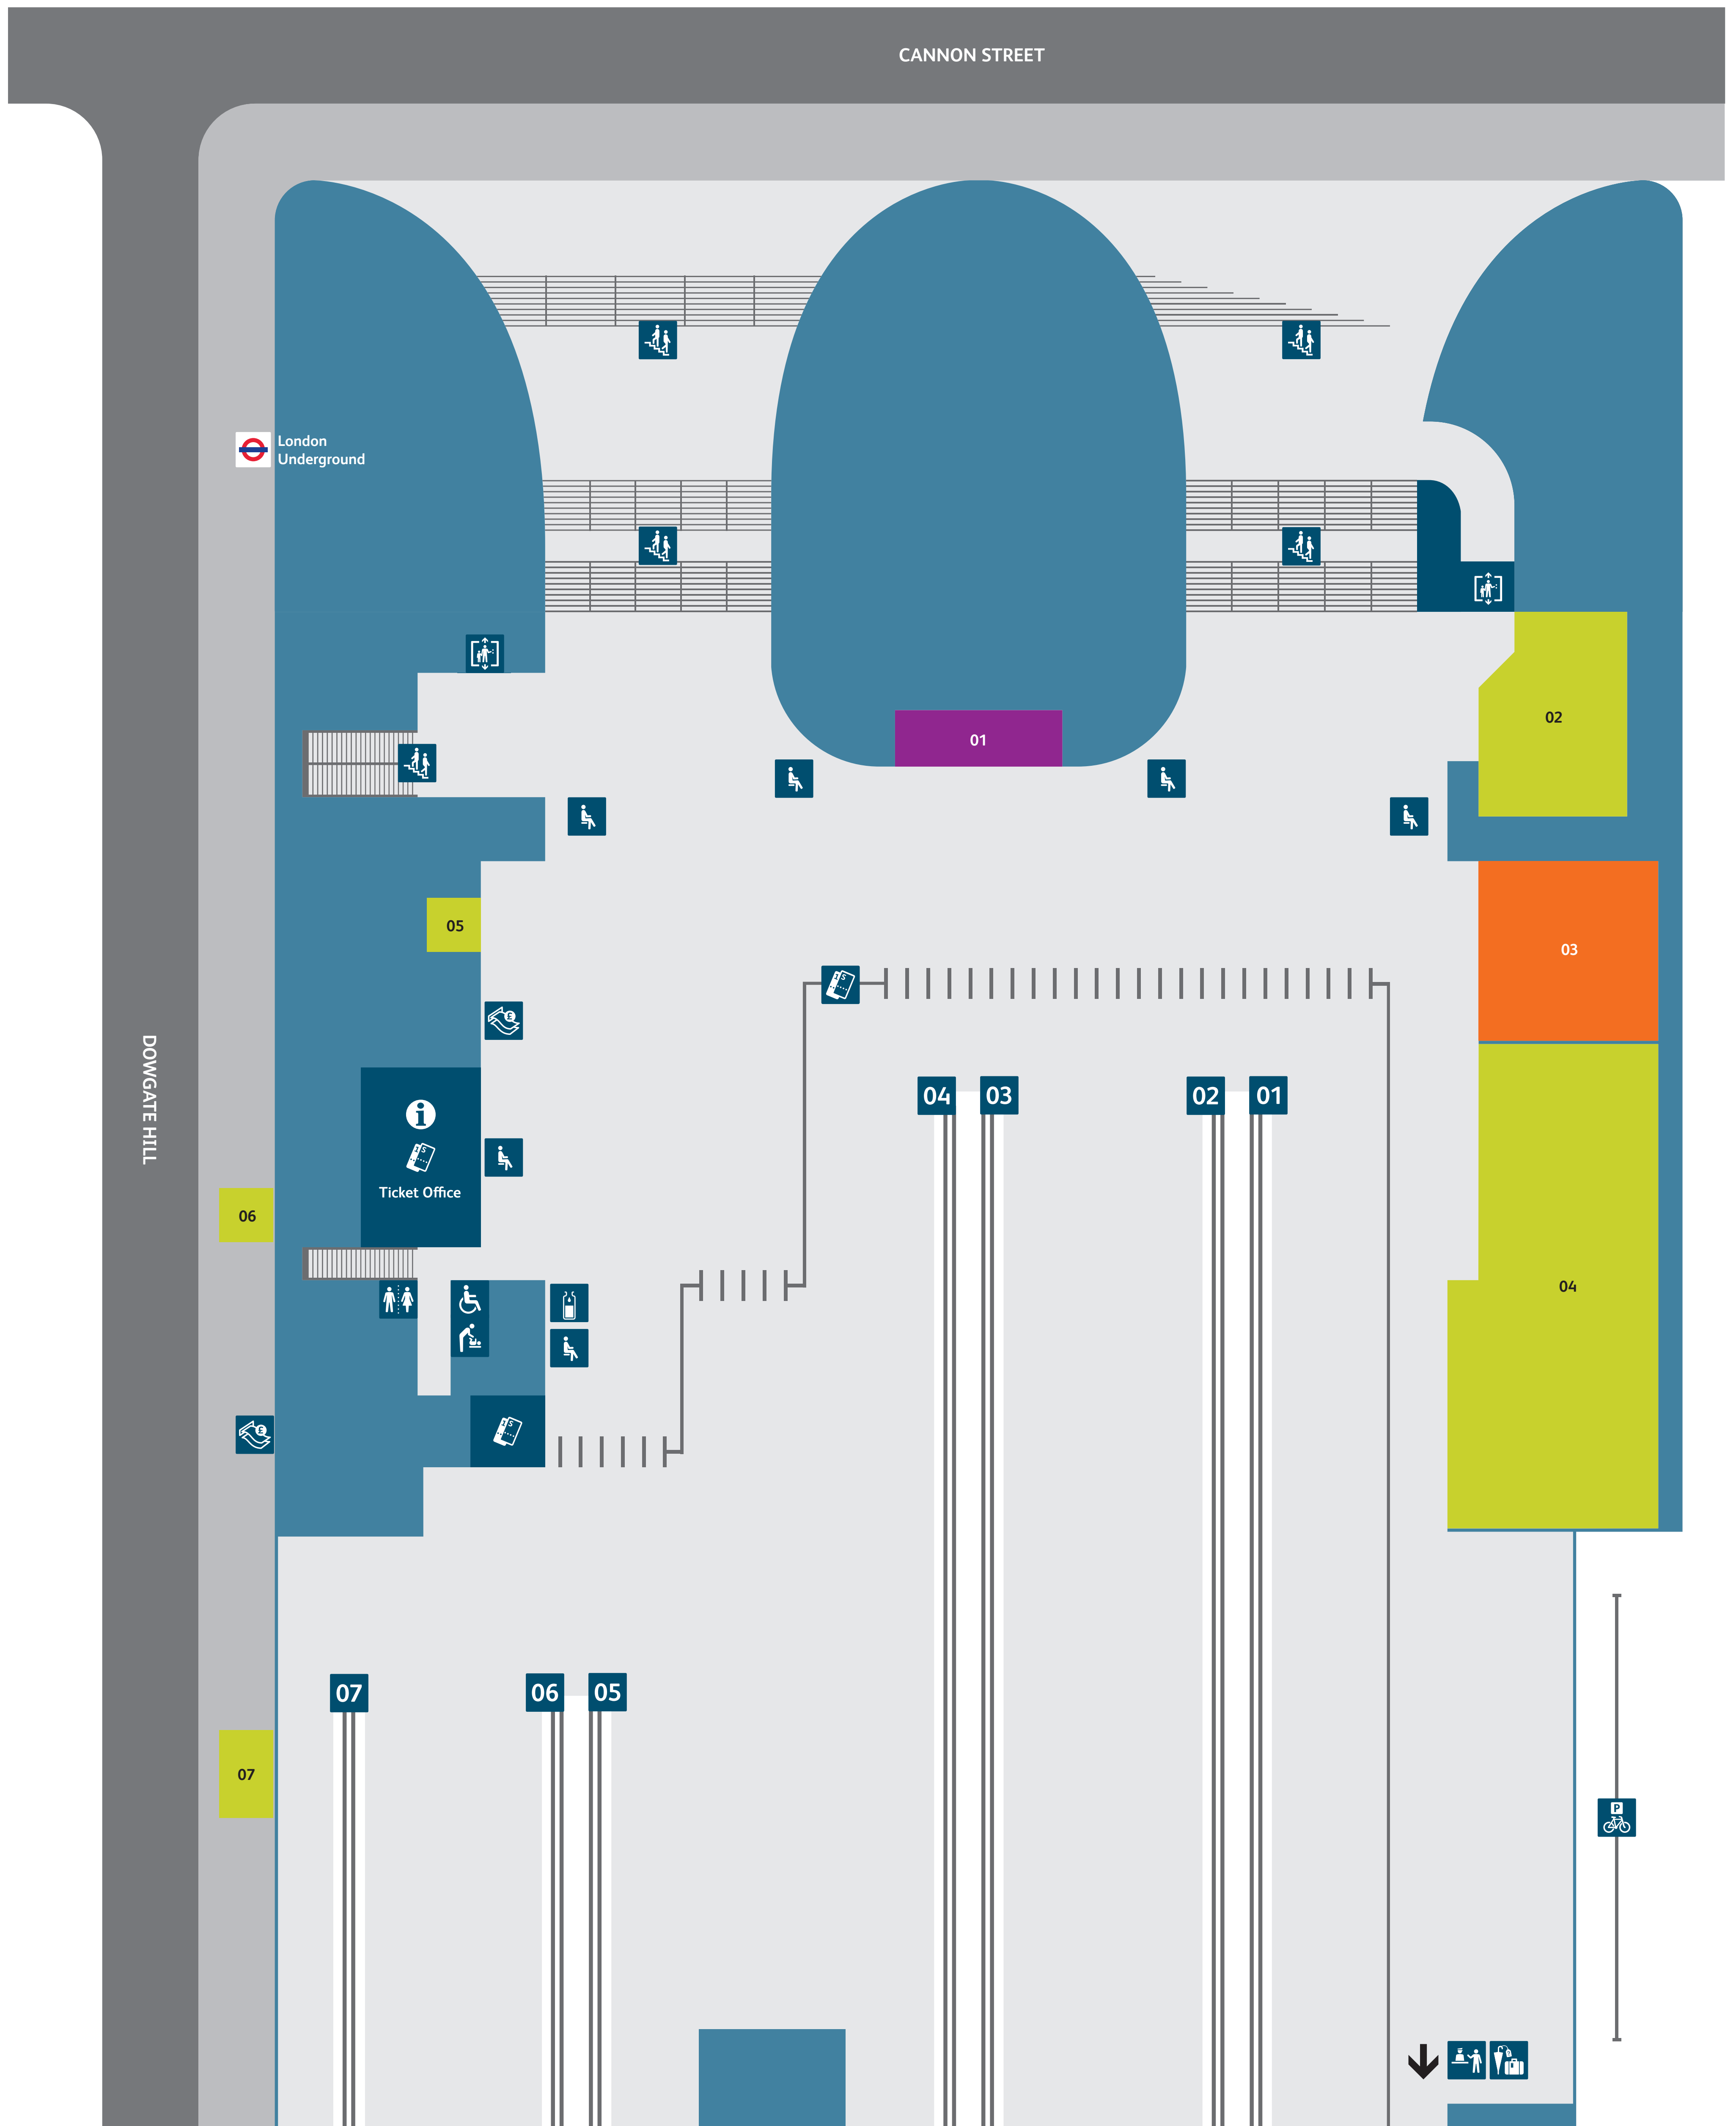

Cannon Street Station map

Services and facilities

- Accessible toilets
- Baby change
- Bike park
- Buses
- Cash Point
- Information
- Lift
- Lost Property
- Platform Numbers
- Seating
- Stairs

- Station Reception
- Telephones
- Tickets
- Toilets
- Underground
- Water fountain