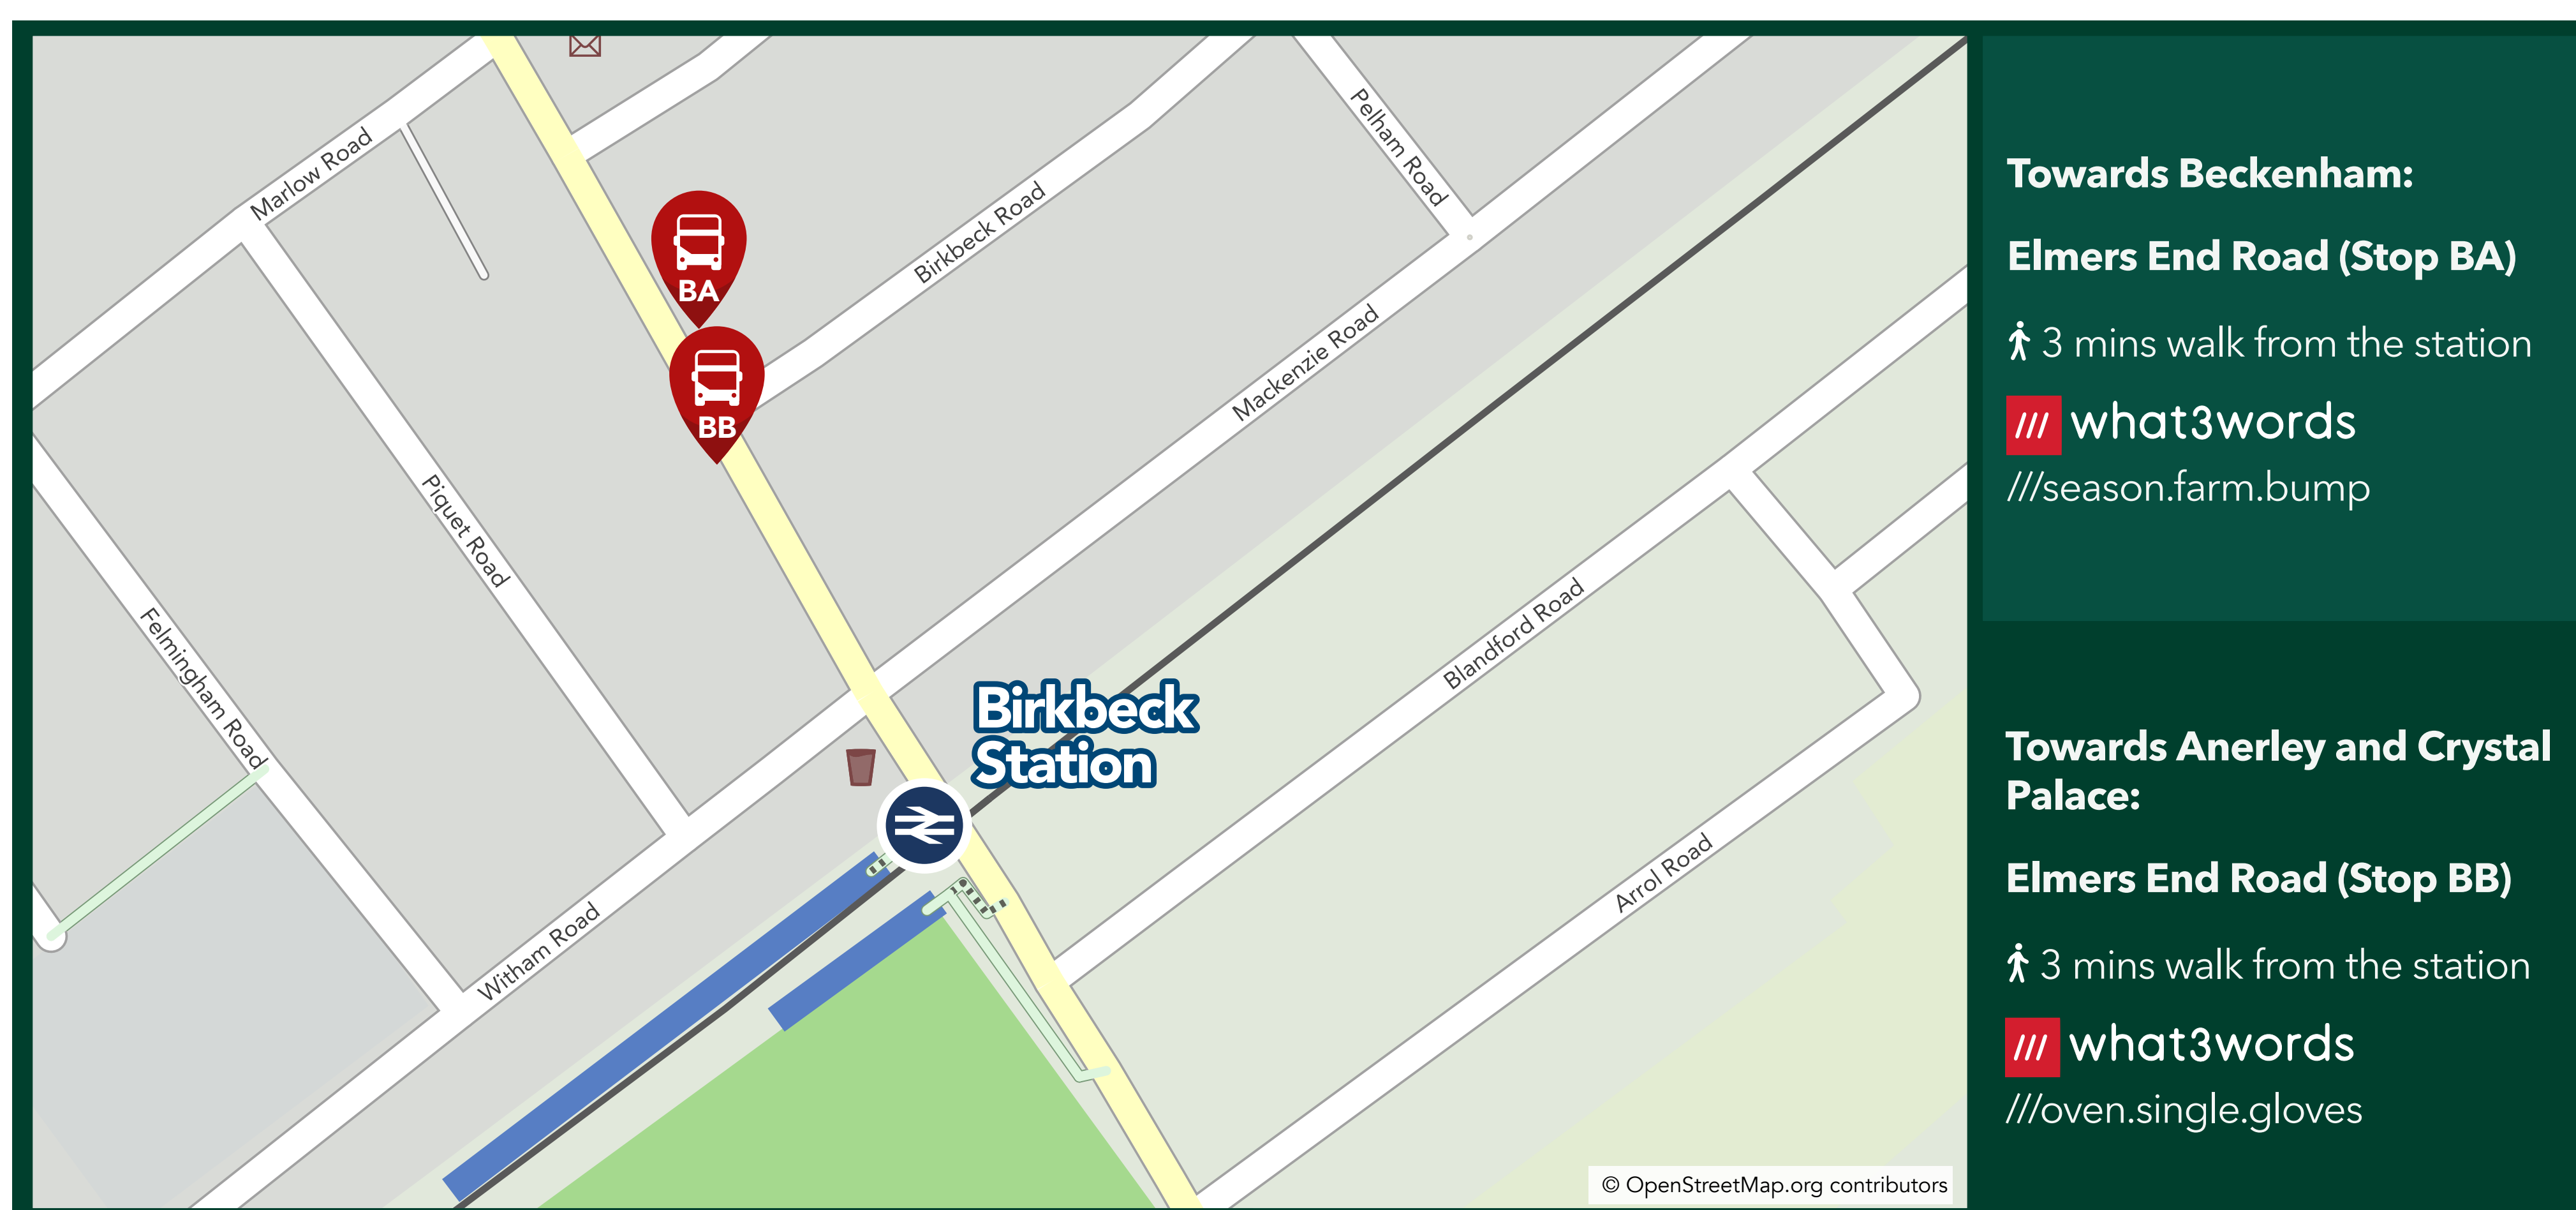

## Birkbeck

**When trains are unable to run due to improvement works or disruption, dedicated replacement buses will stop at the locations shown below.**

Rail replacement buses will display a prominent sign in the front window.

### Towards Beckenham:

#### Elmers End Road (Stop BA)

3 mins walk from the station

**what3words**

///season.farm.bump

#### Elmers End Road (Stop BB)

3 mins walk from the station

**what3words**

///oven.single.gloves