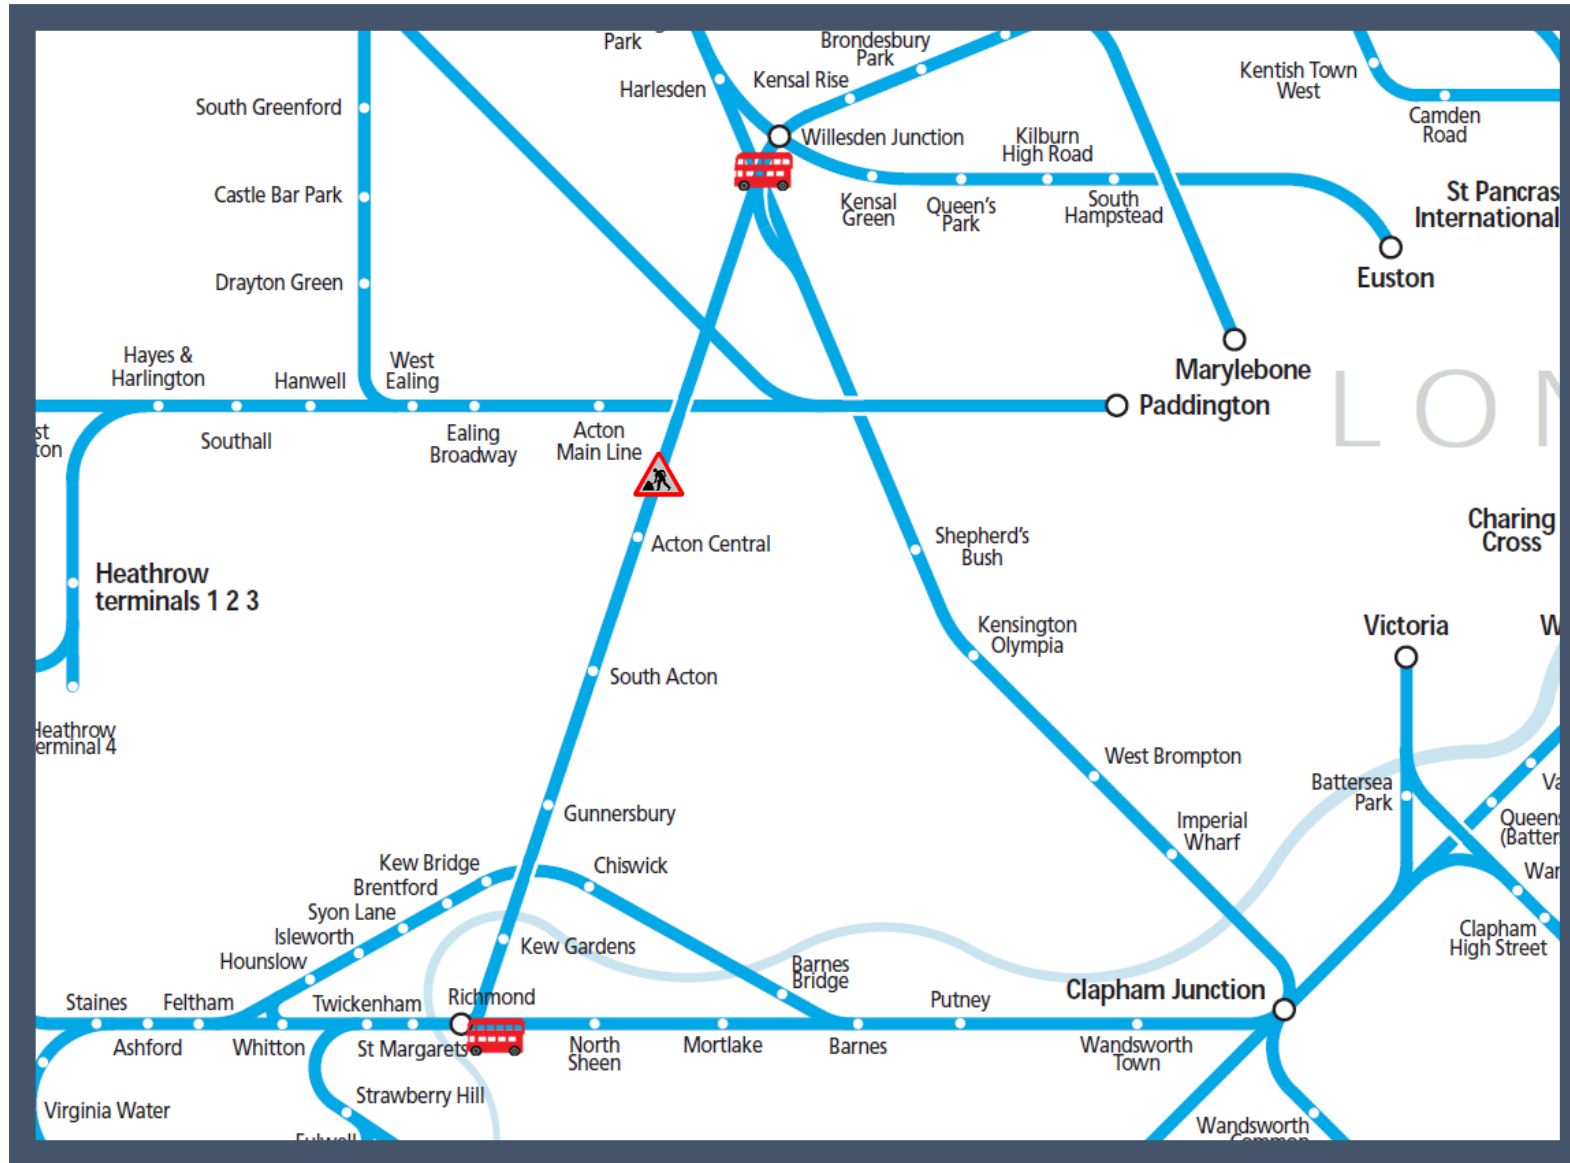

Buses replace trains between Richmond and Willesden Junction

TOC affected: London Overground

Key:

	Engineering Works
	Bus Replacement Services