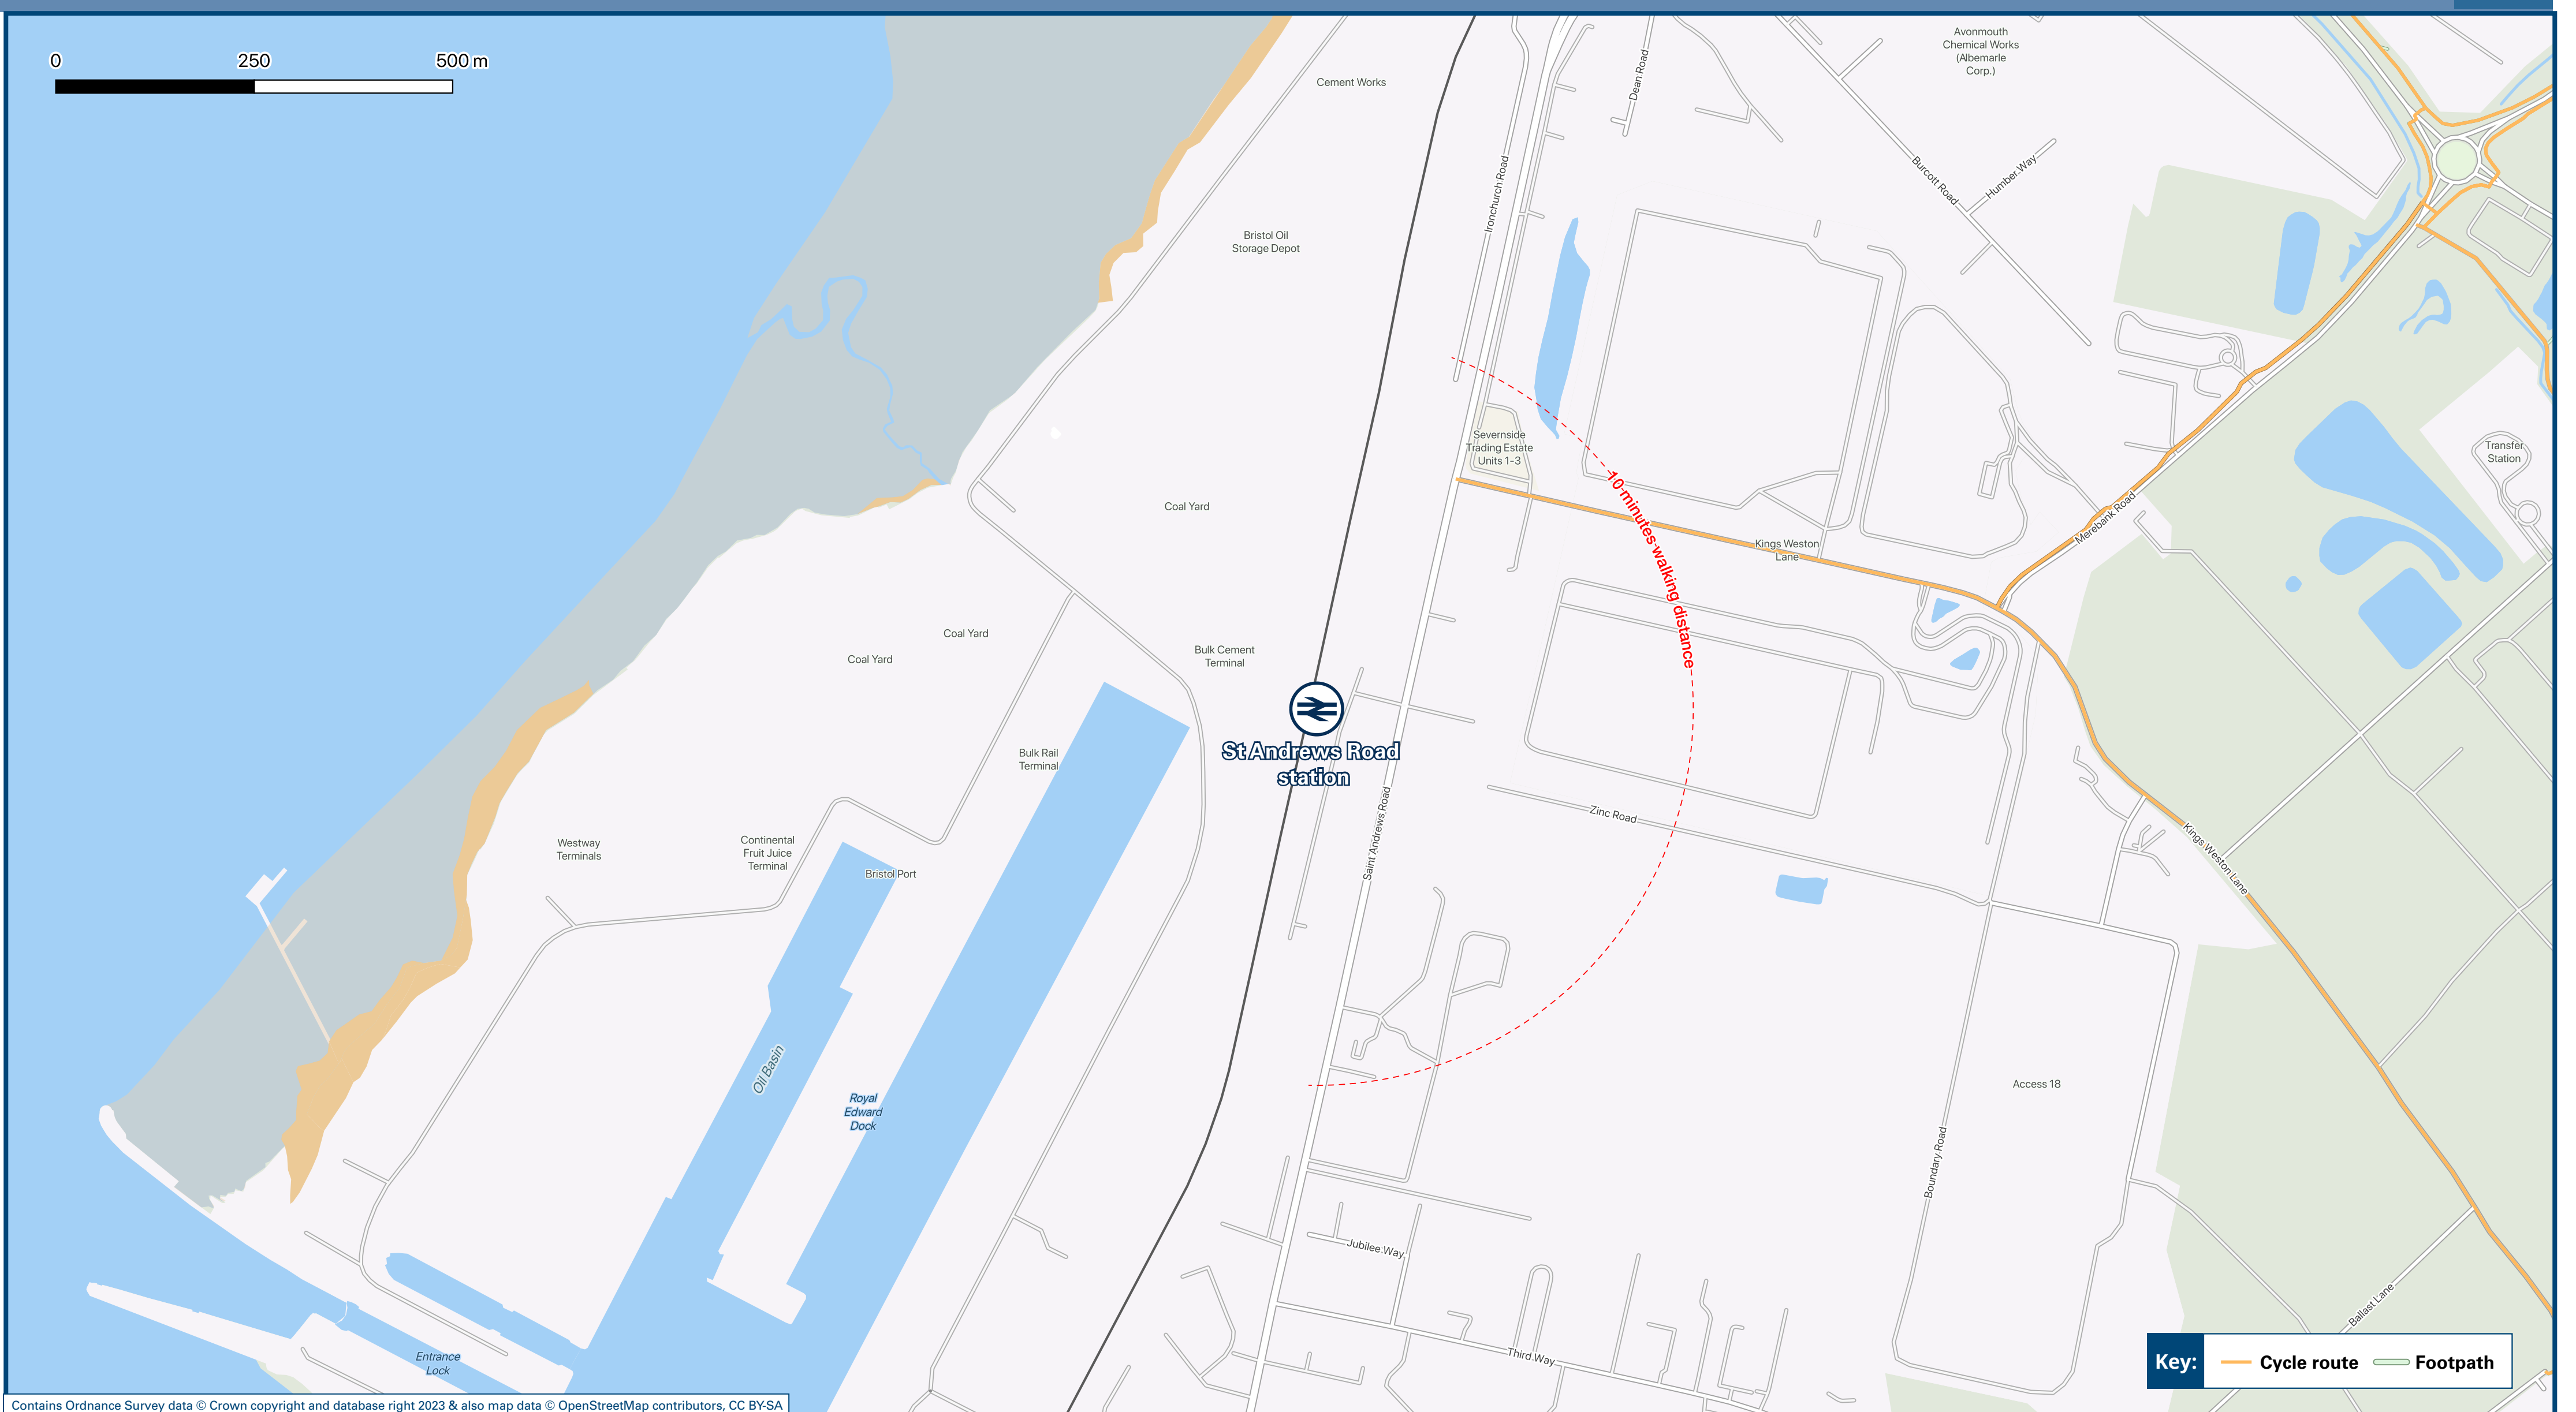

St Andrews Road Station

Onward Travel Information

Local area map