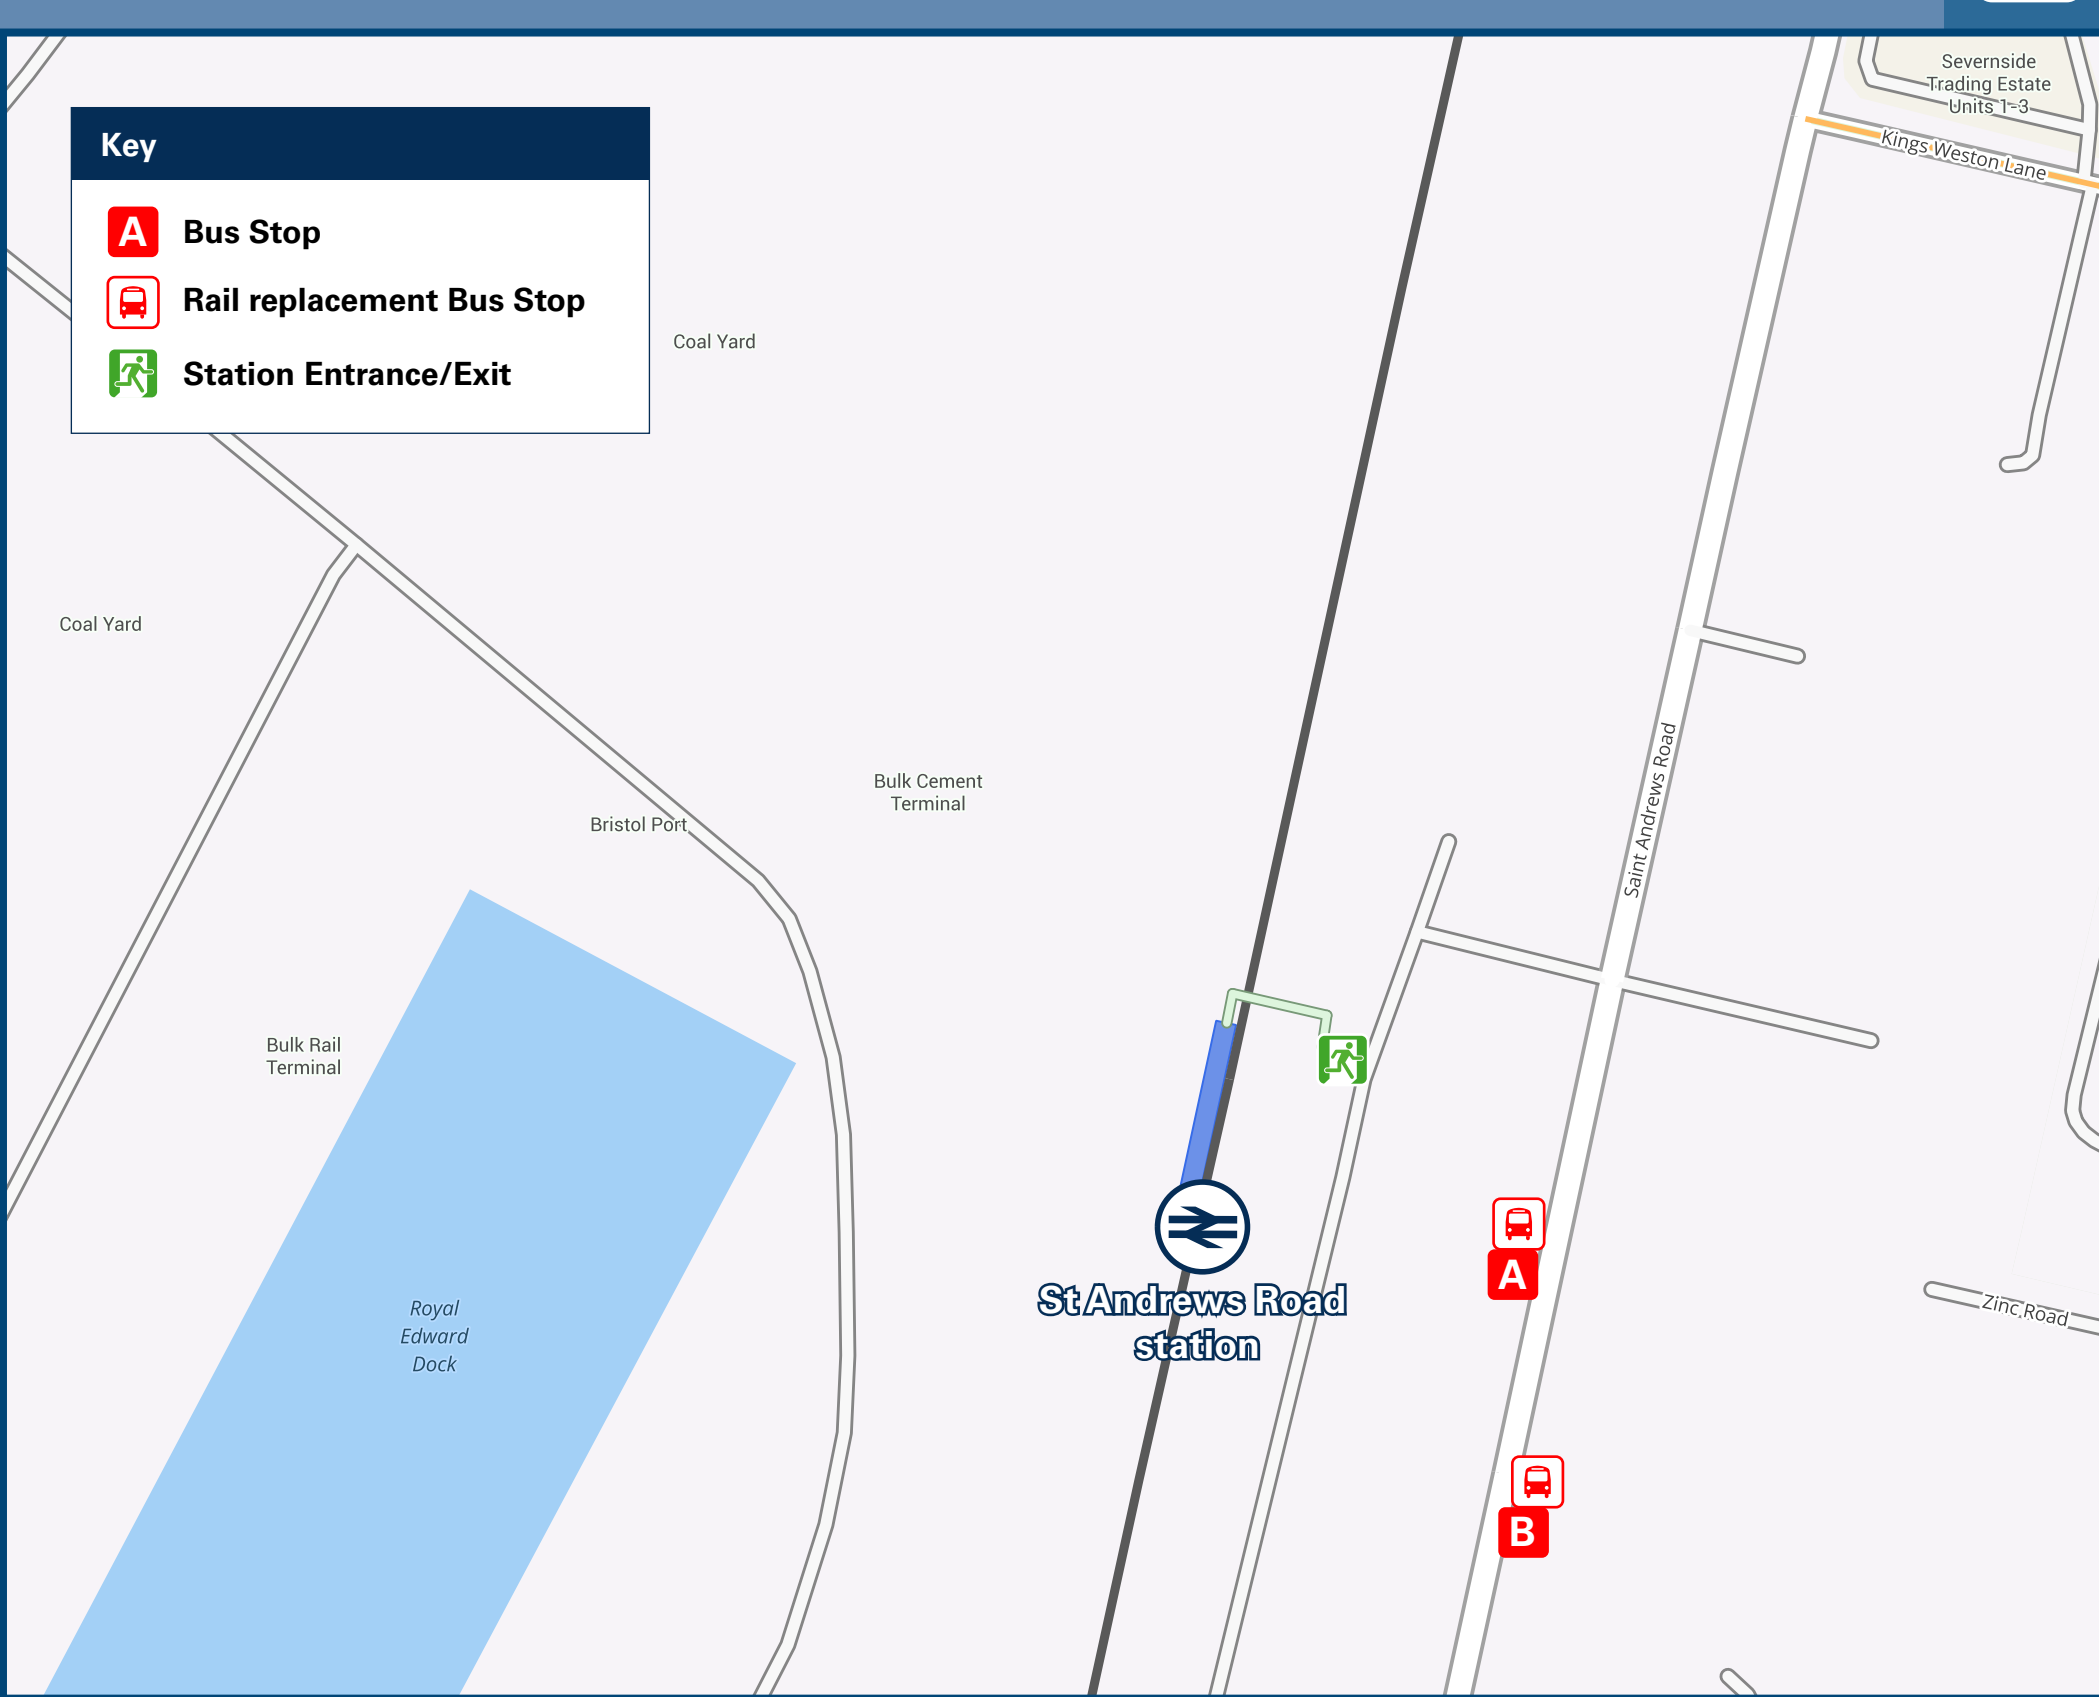

Buses

When it is necessary to run rail replacement bus services these can usually be found on the main road at the local bus stops, on both sides of the road.

Main destinations by bus

(Data correct at November 2023)

DESTINATION	BUS ROUTES	BUS STOP
Abbey Wood	10*	B
Avonmouth Village	3	B
Bristol Aquarium (alight at College Green)	3	B
Bristol Bus Station	3	B
Bristol City Centre	3	B
Bristol Eye Hospital (alight at Broadmead)	3	B
Bristol Hippodrome (alight at the City Centre)	3	B
Bristol Parkway Station	10*	B
Bristol Royal Infirmary (alight at Broadmead)	3	B
Bristol University (Tyndall's Park)	3	B
Broadmead Shopping Centre	3	B
Cabot Circus Shopping Centre (alight at Broadmead)	3	B
City of Bristol College (alight at College Green)	3	B
Clifton Down	3	B
Coombe Dingle	3, 10	B
Cribbs Causeway Retail Park	3	A
Cribbs Causeway Shopping Centre	3	A
Cribbs Causeway The Venue	3	A
Henbury	3	A
Horfield	10*	B
Lawrence Weston	3	A
Lockleaze	10	B
Redland	10*	B
Sea Mills	3	B
Shirehampton	3	B
Southmead	3, 10	B
Southmead Hospital	10	B
Stoke Bishop	10	B
The Downs	3	B
Tyndall's Park	3	B
U.W.E Frenchay Campus	10*	B
Westbury-on-Trym	10	B
Westbury Park	3	B
We the curious (Bristol Science Centre)	3	B

Notes

Bus routes 3 & 10 run daily services, Mondays to Sundays and Public Holidays.
Local bus services serving the wider area can be accessed via interchange points at Bristol City Centre/ Broadmead and Cribbs Causeway Shopping Centre.
Direct trains operate from this station to this destination.
* To this destination, bus route 10 operates a limited daily service.

Taxis

St Andrews Road Station has no taxi rank or cab office. Advance booking is essential, please consider using the following local operators: (Inclusion of this number doesn't represent any endorsement of the taxi firm)

Shirelink Taxis
0117 966 6888

Anthony's Cab
0117 982 9113

Trymside Taxis
0117 968 5206

Further information about all onward travel

Local Cycle Info www.travelwest.info For more information about cycle routes.	National Cycle Info sustrans.org.uk Sustrans is the UK's leading sustainable transport charity.	Bus Times See timetable displays at bus stops. www.traveline.info 0871 200 22 33 calls cost 10p per minute plus your phone company's access charge	NextBuses Find the bus times for your stop. Search for a bus stop by entering a postcode, street & town or a stop name & town.	PlusBus plusbus.info A discount price "bus pass" that you buy with your train ticket. It gives you unlimited bus travel around your chosen town, on participating buses.

National Rail Enquiries