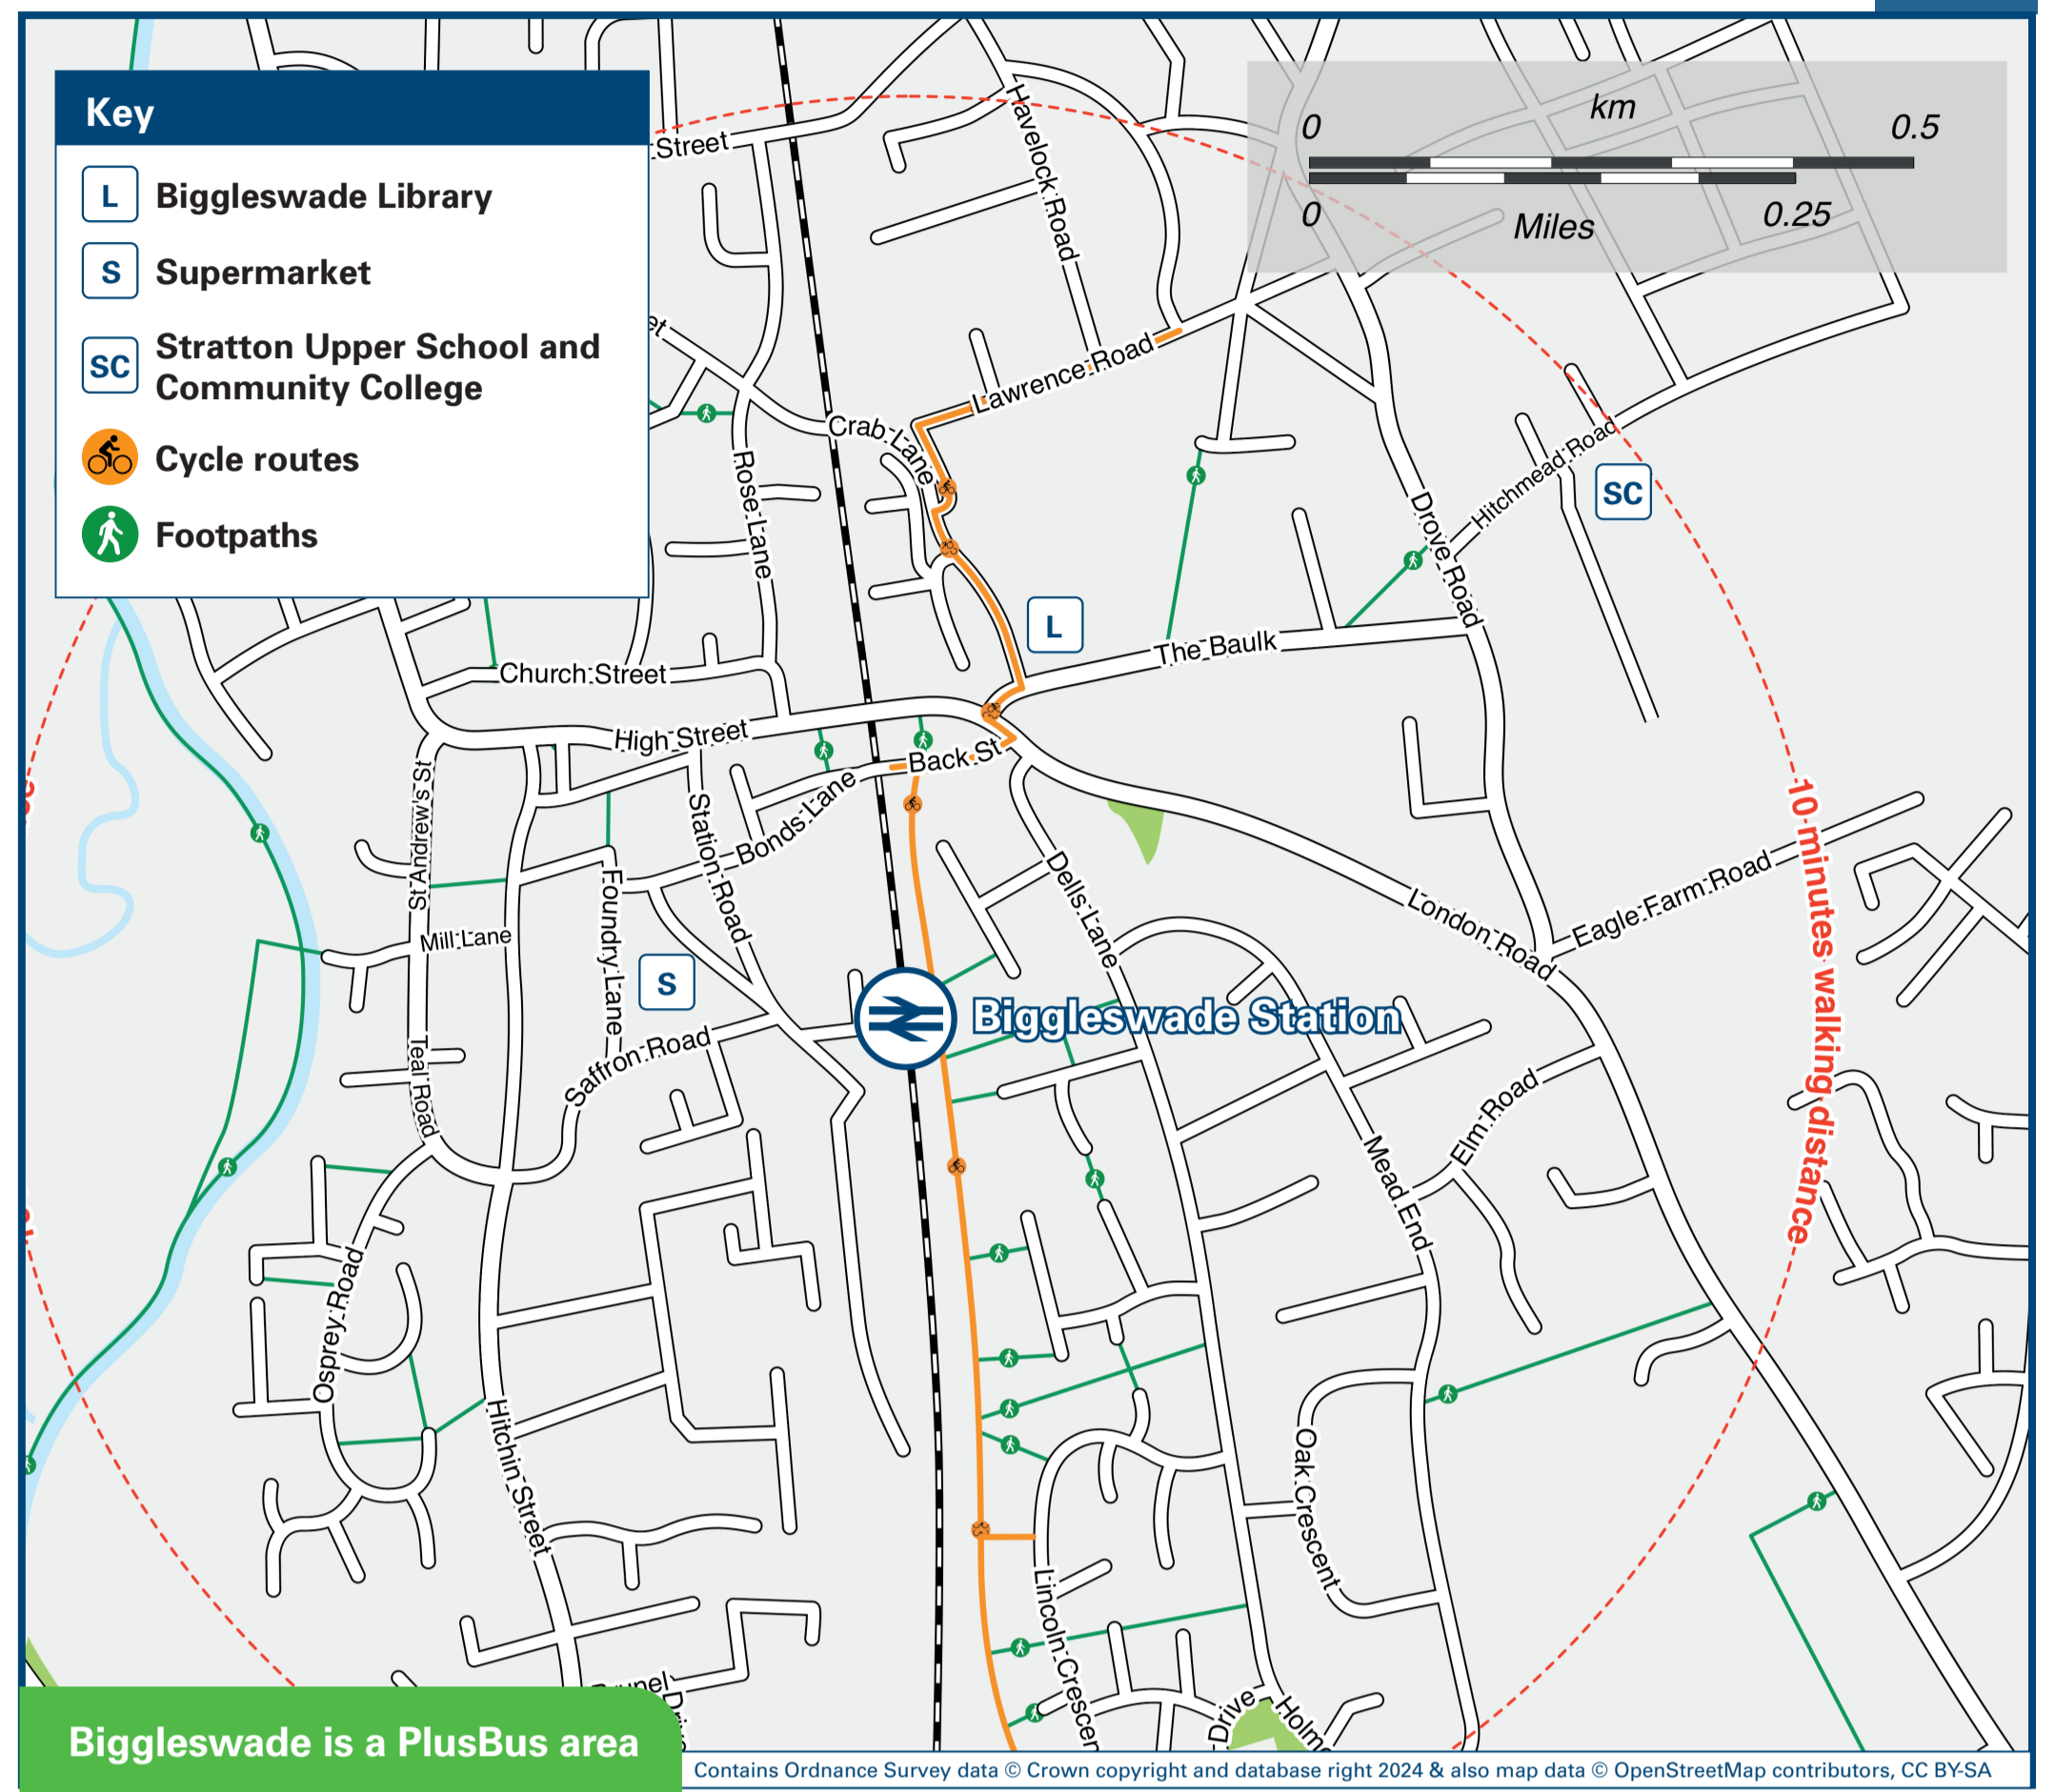

Biggleswade Station

Onward Travel Information

Buses

Rail replacement buses depart from the Transport Interchange (stop {B}) outside the station entrance/exit.

Local area map

Biggleswade is a PlusBus area

PlusBus is a discount price 'bus pass' that you buy with your train ticket. It gives you unlimited bus travel around your chosen town, on participating buses. Visit www.plusbus.info

Main destinations by bus

(Data correct at July 2024)

DESTINATION	BUS ROUTES	BUS STOP
Bedford	73, 74	Bus Stn Bay A
● Beeston	73	Bus Stn Bay A
Biggleswade town area:		
● Biggleswade (Bus Station/Market Square)	5 minutes walk from this station	
● Biggleswade Hospital (Furzen Hall)	73	Interchange A , Bus Stn Bay B
● Biggleswade (Kings Reach)	73	Interchange A , Bus Stn Bay B
● Biggleswade (Kitelands/Holme Court Avenue)	73	Interchange A , Bus Stn Bay B
● Biggleswade (Potton Road/Drove Road)	190	Bus Stn Bay B
● Biggleswade (Retail Park)	73	Interchange A , Bus Stn Bay B
● Biggleswade (Saxon Drive/Leisure Centre)	73	Interchange A , Bus Stn Bay B
● Biggleswade (Stratton Way)	73	Interchange A , Bus Stn Bay B
Blunham	190	Bus Stn Bay B
● Broom	200	Bus Stn Bay C
Campton	200	Bus Stn Bay C
Cardington & Cople Villages	73, 74	Bus Stn Bay A
Clifton	200	Bus Stn Bay C