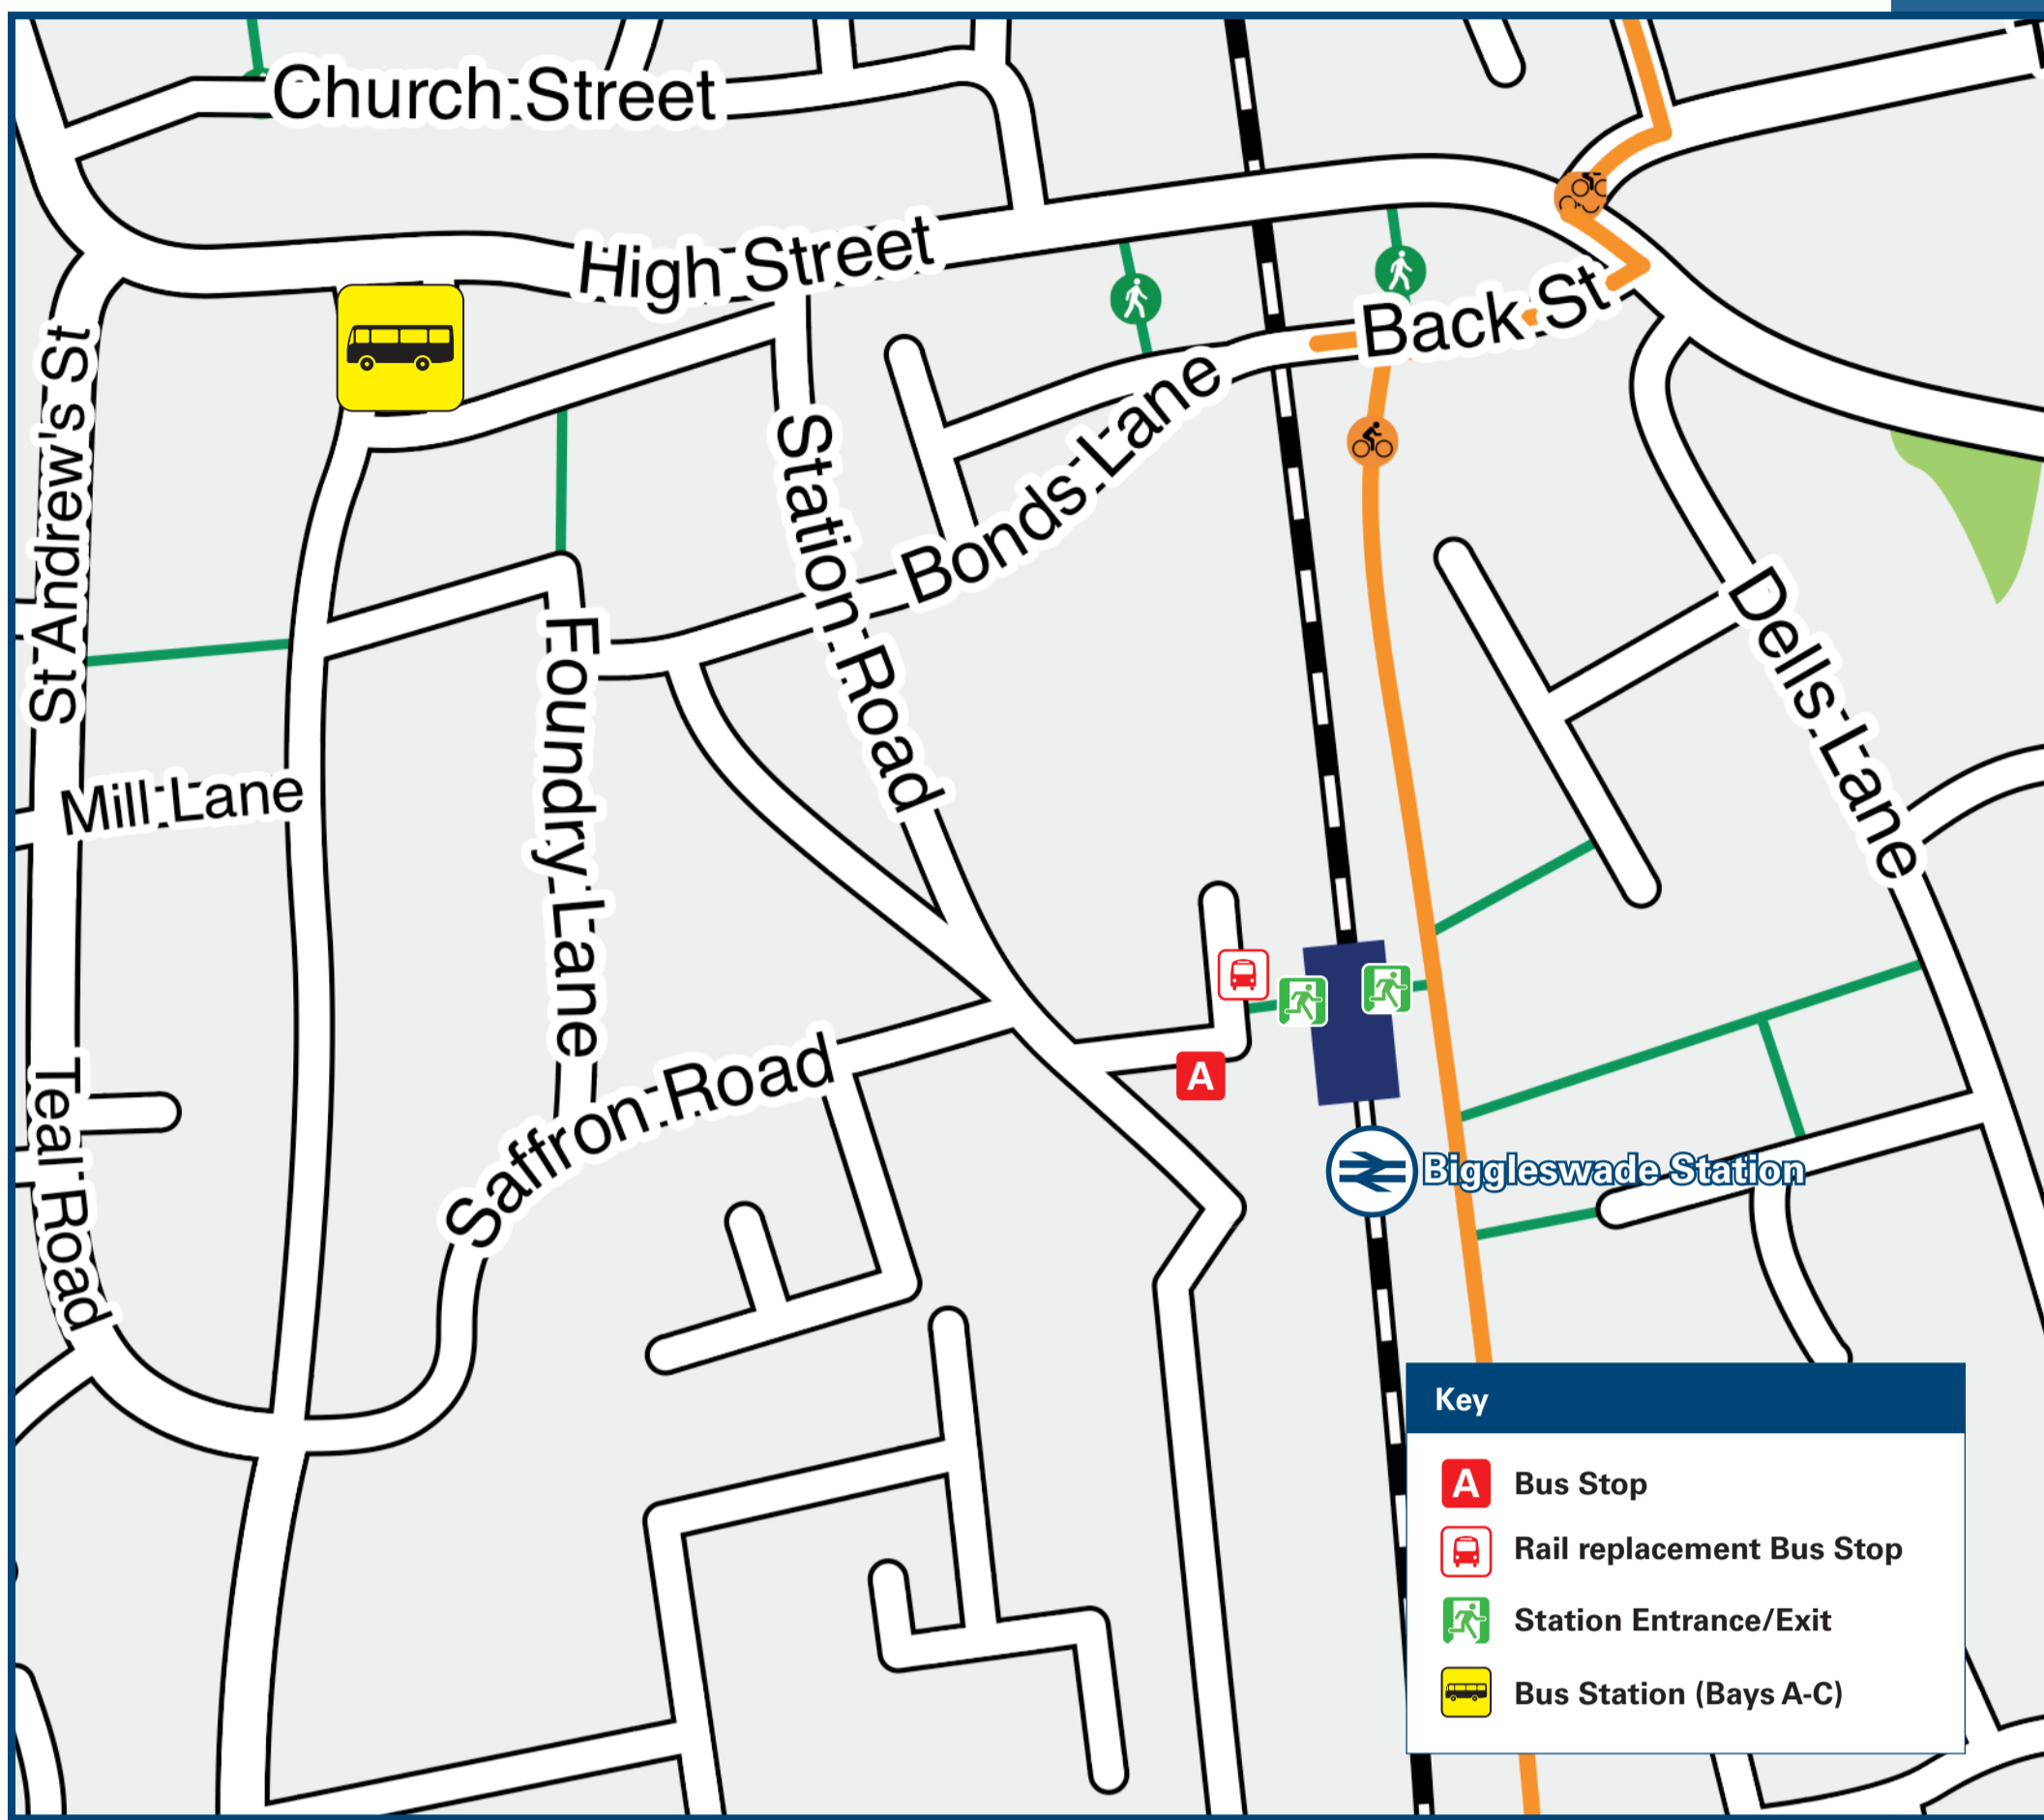

Biggleswade Station

Onward Travel Information

Buses

Rail replacement buses depart from the Transport Interchange (stop {B}) outside the station entrance/exit.

Local area map

Biggleswade is a PlusBus area

PlusBus is a discount price 'bus pass' that you buy with your train ticket. It gives you unlimited bus travel around your chosen town, on participating buses. Visit www.plusbus.info

Main destinations by bus

(Data correct at July 2024)

DESTINATION	BUS ROUTES	BUS STOP
Bedford	73, 74	Bus Stn Bay A
● Beeston	73	Bus Stn Bay A
Biggleswade town area:		
● Biggleswade (Bus Station/Market Square)	5 minutes walk from this station	
● Biggleswade Hospital (Furzen Hall)	73	Interchange A , Bus Stn Bay B
● Biggleswade (Kings Reach)	73	Interchange A , Bus Stn Bay B
● Biggleswade (Kitelands/Holme Court Avenue)	73	Interchange A , Bus Stn Bay B
● Biggleswade (Potton Road/Drove Road)	190	Bus Stn Bay B
● Biggleswade (Retail Park)	73	Interchange A , Bus Stn Bay B
● Biggleswade (Saxon Drive/Leisure Centre)	73	Interchange A , Bus Stn Bay B
● Biggleswade (Stratton Way)	73	Interchange A , Bus Stn Bay B
Blunham	190	Bus Stn Bay B
● Broom	200	Bus Stn Bay C
Campton	200	Bus Stn Bay C
Cardington & Cople Villages	73, 74	Bus Stn Bay A
Clifton	200	Bus Stn Bay C