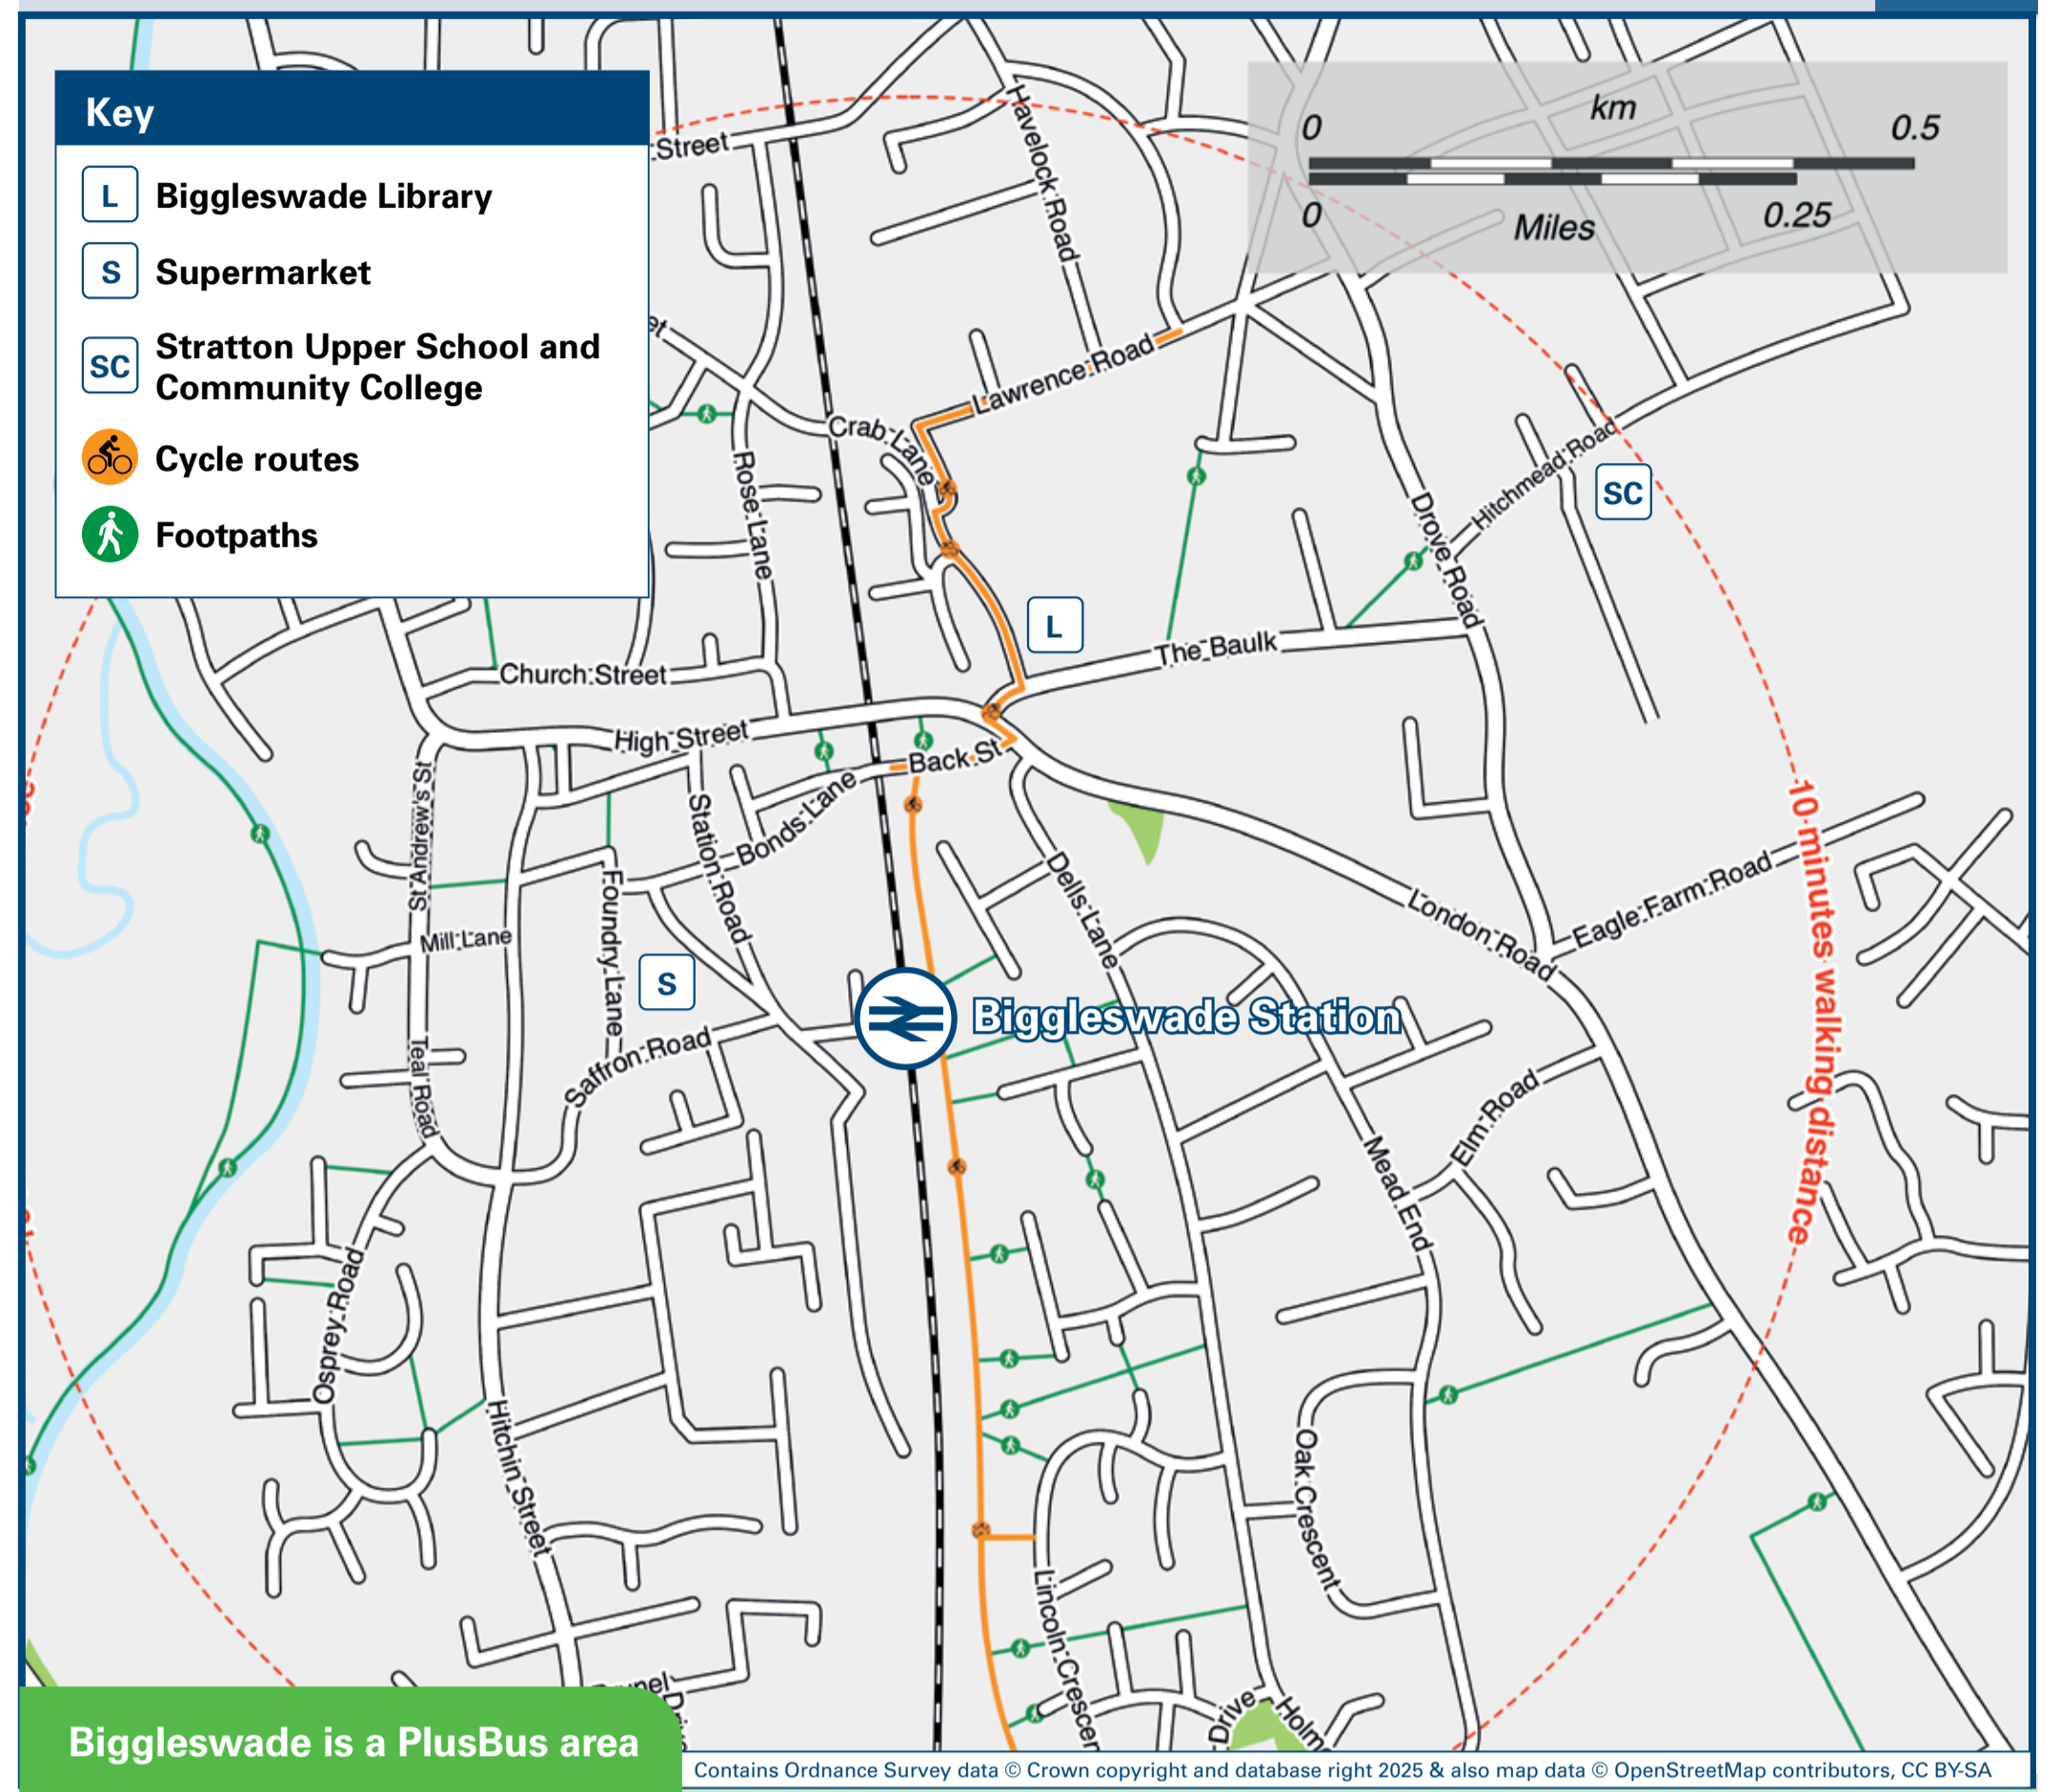

Biggleswade Station

Onward Travel Information

Buses

Rail replacement buses depart from the Transport Interchange (stop {A}) outside the station entrance/exit.

Local area map

PlusBus is a discount price 'bus pass' that you buy with your train ticket. It gives you unlimited bus travel around your chosen town, on participating buses. Visit www.plusbus.info

Main destinations by bus

(Data correct at June 2025)

DESTINATION	BUS ROUTES	BUS STOP
Bedford	73, 74	Bus Stn Bay A
● Beeston	73	Bus Stn Bay A
Biggleswade town area:		
5 minutes walk from this station		
● Biggleswade (Bus Station/Market Square)	73	Interchange A
● Biggleswade Hospital (Furzen Hall)	73	Interchange A , Bus Stn Bay B
	190	Bus Stn Bay B
● Biggleswade (Kings Reach)	73	Interchange A , Bus Stn Bay B
● Biggleswade (Kitelands/Holme Court Avenue)	73	Interchange A , Bus Stn Bay B
● Biggleswade (Potton Road/Drove Road)	190	Bus Stn Bay B
● Biggleswade (Retail Park)	73	Interchange A , Bus Stn Bay B
● Biggleswade (Saxon Drive/Leisure Centre)	73	Interchange A , Bus Stn Bay B
● Biggleswade (Stratton Way)	73	Interchange A , Bus Stn Bay B
Blunham	190	Bus Stn Bay B
● Broom	200	Interchange A , Bus Stn Bay C
Campton	200	Interchange A , Bus Stn Bay C
Cardington & Cople Villages	74	Bus Stn Bay A
Clifton	200	Interchange A , Bus Stn Bay C