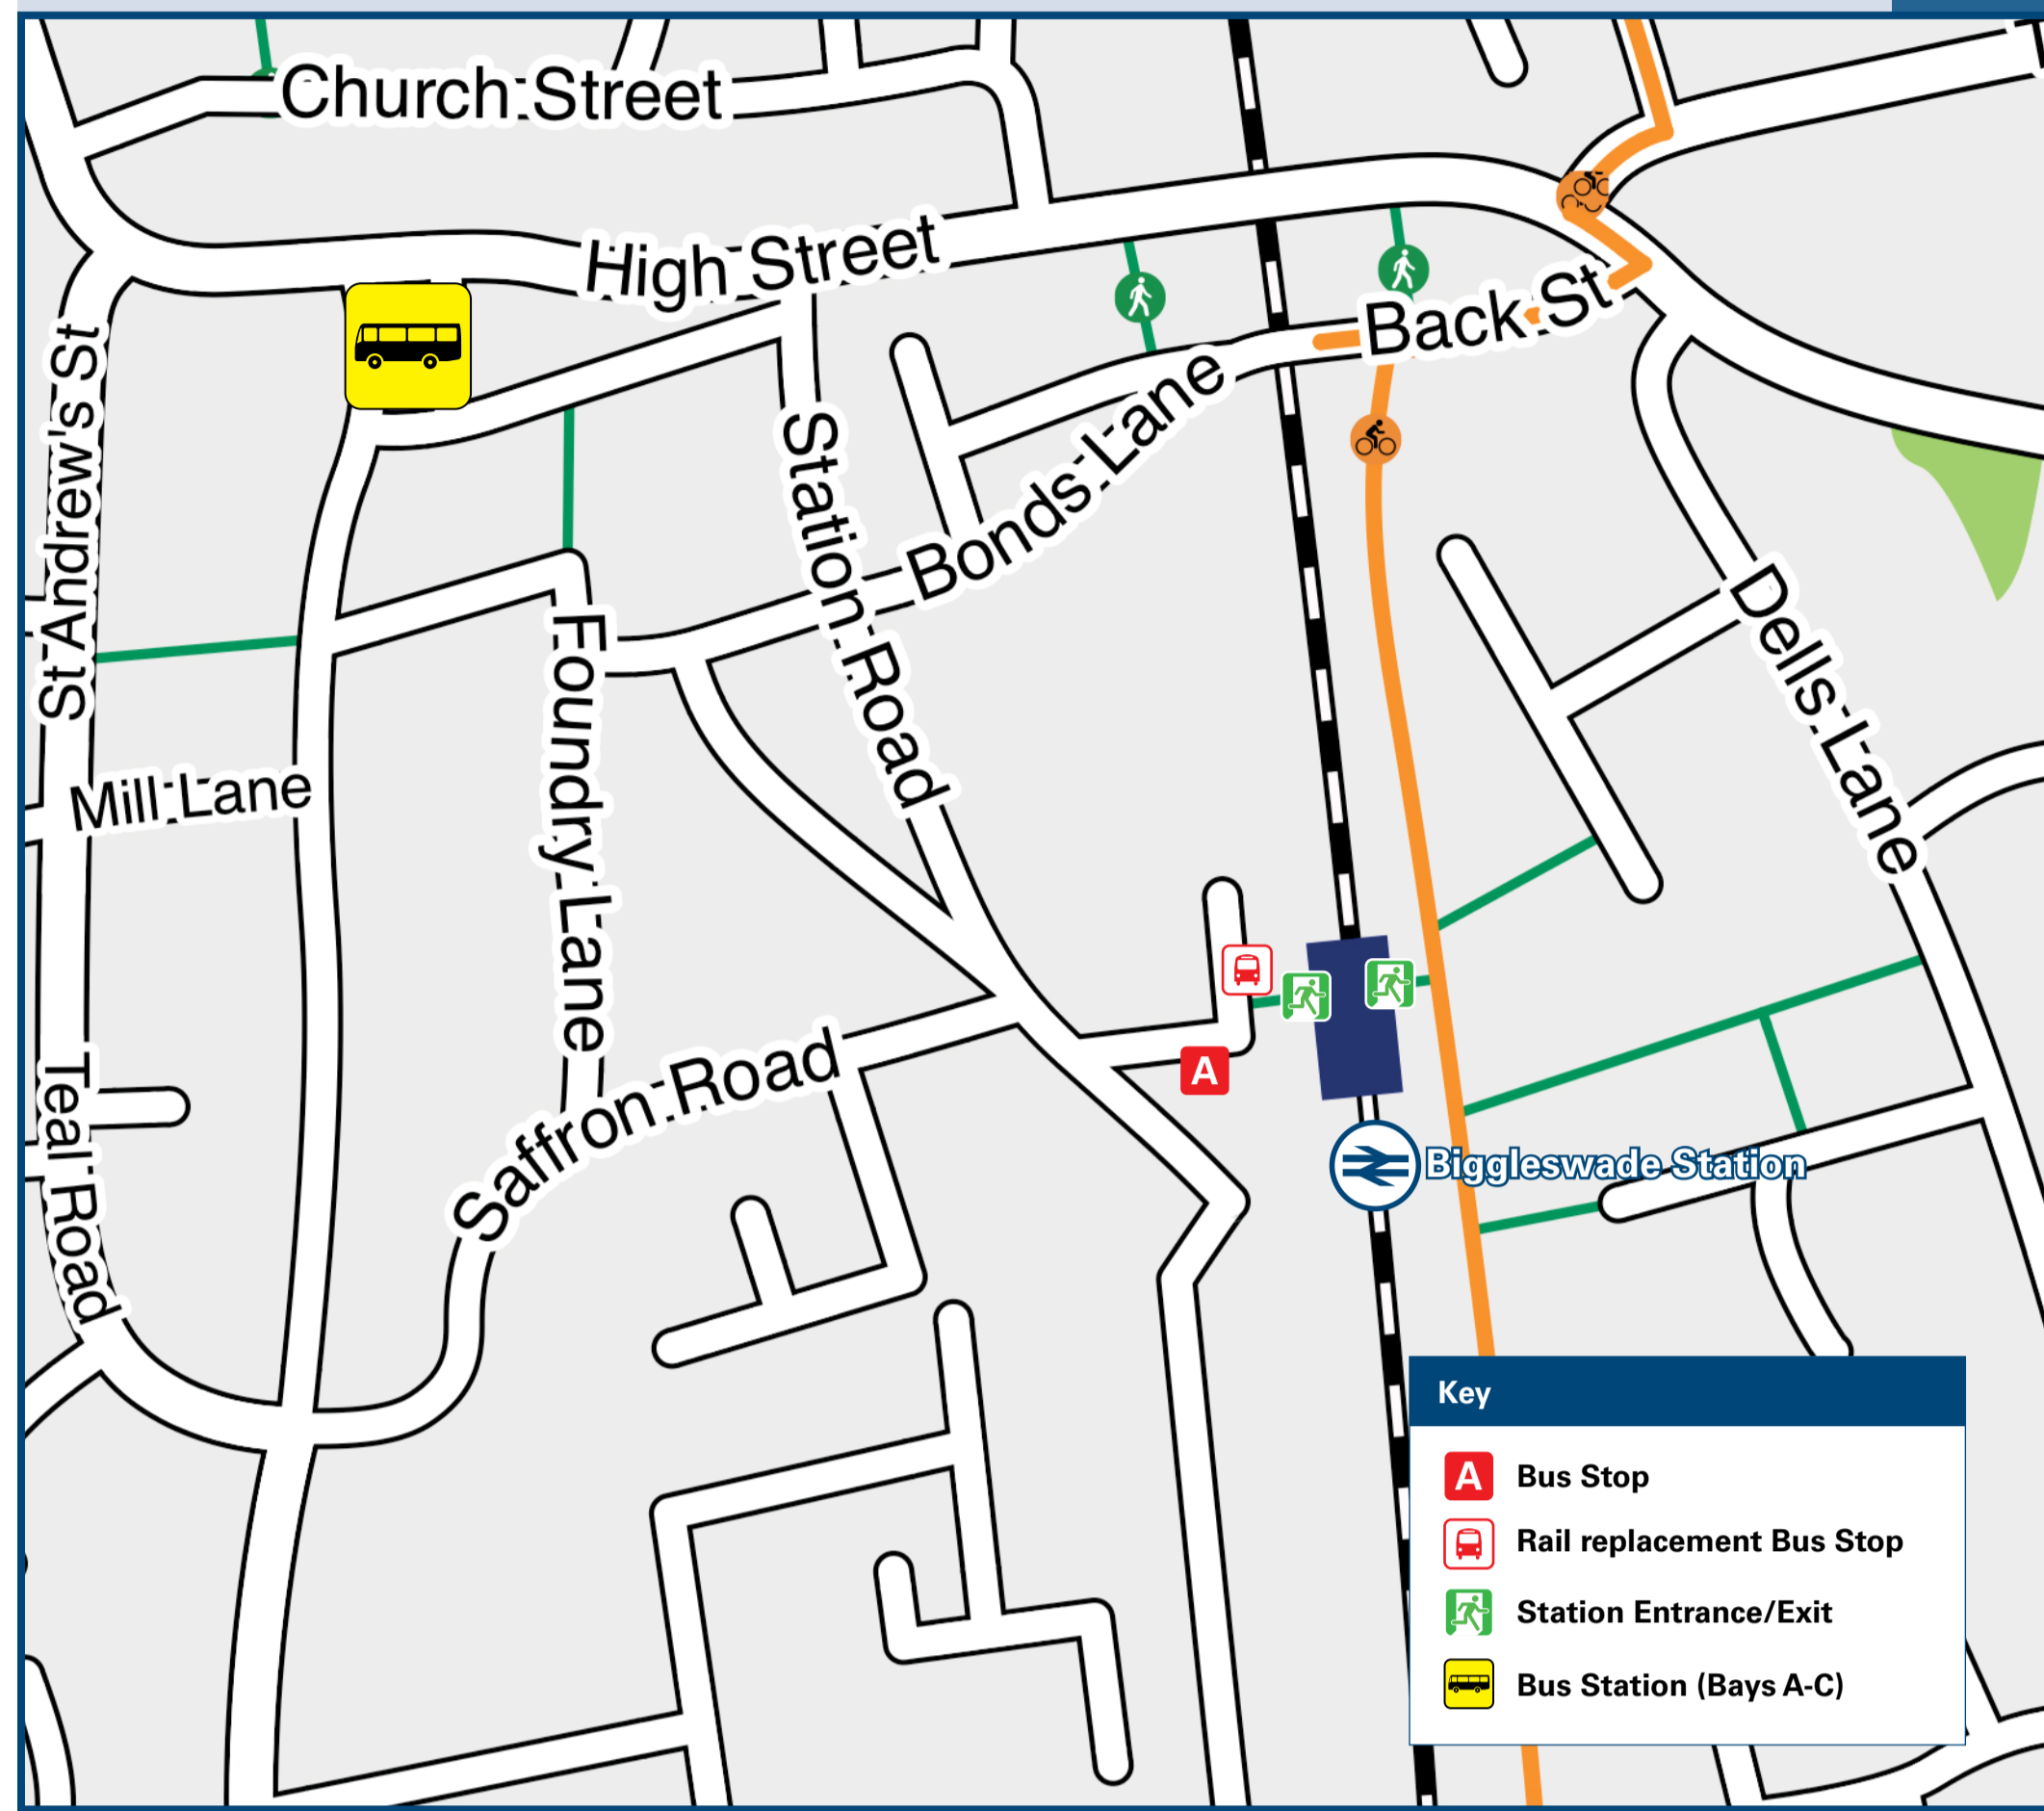

Biggleswade Station

Onward Travel Information

Buses

Rail replacement buses depart from the Transport Interchange (stop {A}) outside the station entrance/exit.

Local area map

PlusBus is a discount price 'bus pass' that you buy with your train ticket. It gives you unlimited bus travel around your chosen town, on participating buses. Visit www.plusbus.info

Main destinations by bus

(Data correct at June 2025)

DESTINATION	BUS ROUTES	BUS STOP
Bedford	73, 74	Bus Stn Bay A
● Beeston	73	Bus Stn Bay A
Biggleswade town area:		
5 minutes walk from this station		
● Biggleswade (Bus Station/Market Square)	73	Interchange A
● Biggleswade Hospital (Furzen Hall)	73	Interchange A , Bus Stn Bay B
	190	Bus Stn Bay B
● Biggleswade (Kings Reach)	73	Interchange A , Bus Stn Bay B
● Biggleswade (Kitelands/Holme Court Avenue)	73	Interchange A , Bus Stn Bay B
● Biggleswade (Potton Road/Drove Road)	190	Bus Stn Bay B
● Biggleswade (Retail Park)	73	Interchange A , Bus Stn Bay B
● Biggleswade (Saxon Drive/Leisure Centre)	73	Interchange A , Bus Stn Bay B
● Biggleswade (Stratton Way)	73	Interchange A , Bus Stn Bay B
Blunham	190	Bus Stn Bay B
● Broom	200	Interchange A , Bus Stn Bay C
Campton	200	Interchange A , Bus Stn Bay C
Cardington & Cople Villages	74	Bus Stn Bay A
Clifton	200	Interchange A , Bus Stn Bay C