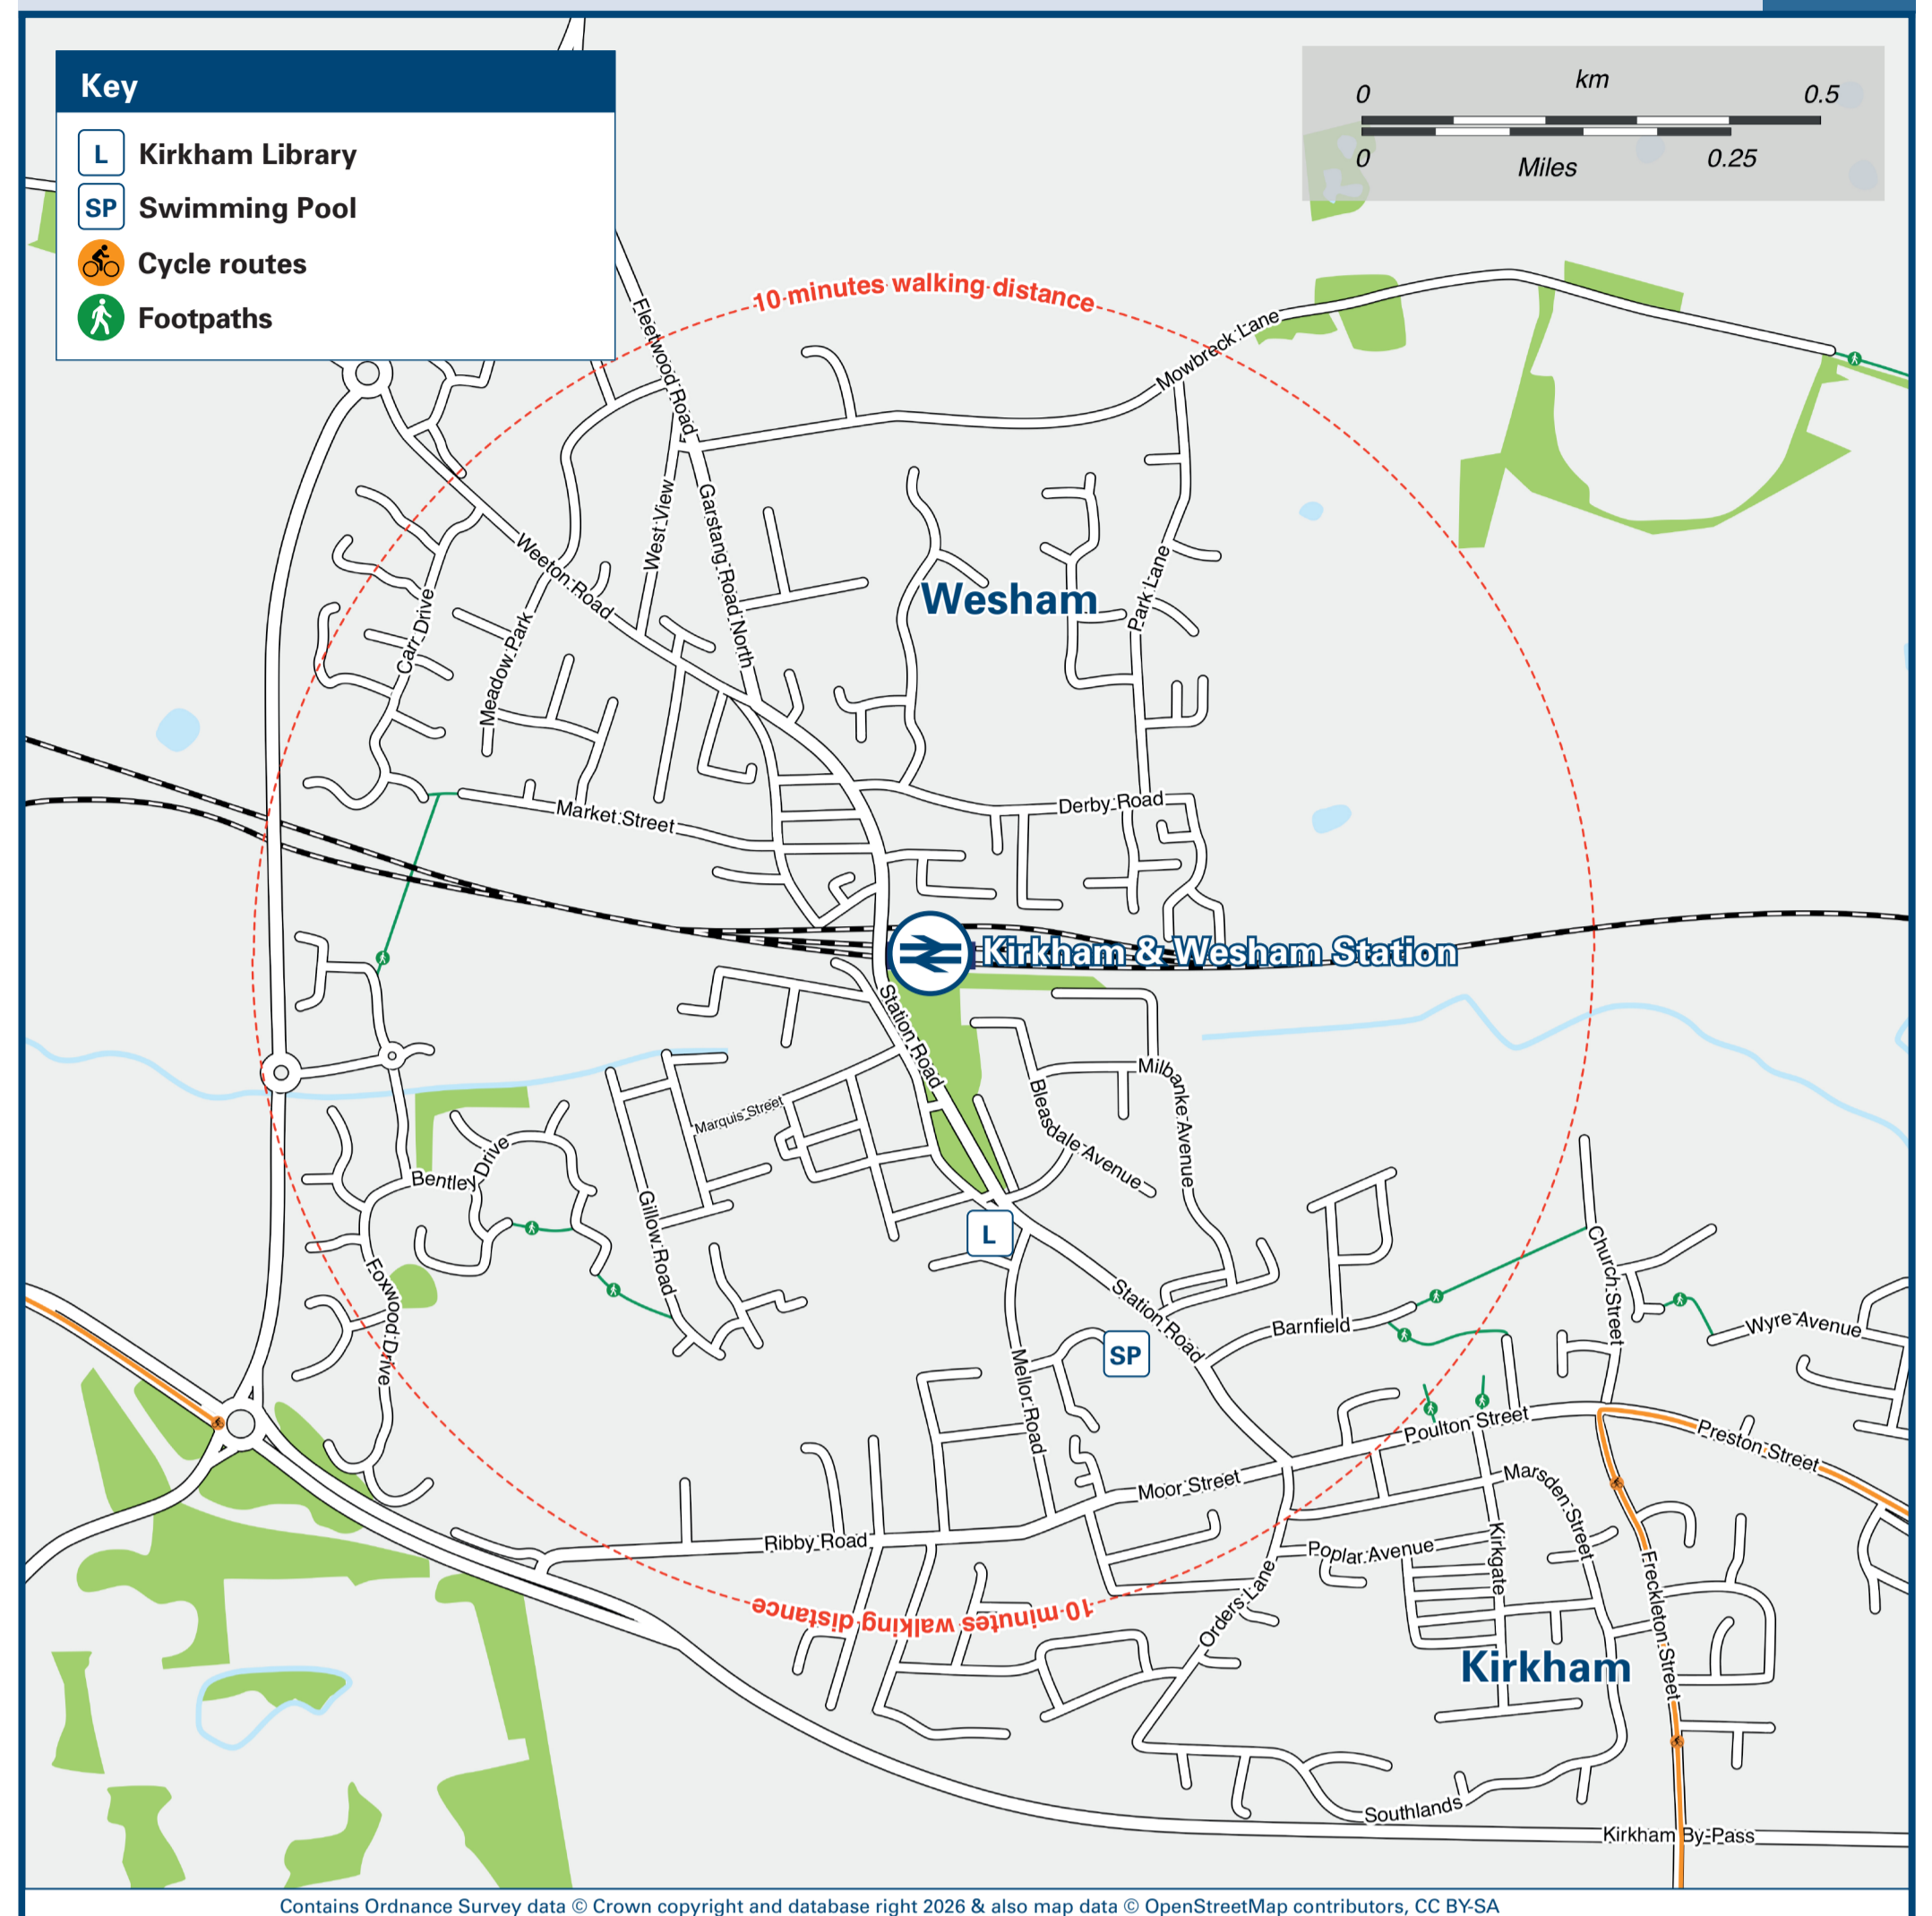

Local area map

Main destinations by bus

(Data correct at February 2026)

DESTINATION	BUS ROUTES	BUS STOP
Ansdell	78	A
Ashton-on-Ribble	61	A
Blackpool (Town Centre)	61	B
Cleveleys	75	B
Clifton	61	A
Devonshire Square	61	B
Dowbridge	61	A
Elswick	78*	B
Fleetwood	75	B
Freckleton	78	A
Great Eccleston	78*	B
Greenhalgh-with-Thistleton	78*	B
Hall Cross	78	A
Hey Houses	78	A

DESTINATION	BUS ROUTES	BUS STOP
HMP Kirkham Prison	78	A
Kirkham (Market Square)	61, 75, 78	A
Lea	61	A
Little Plumpton	61	B
Lytham	78	A
Marton (Oxford Square)	61	B
Mereside	61	B
Newton-with-Scales	61, 75	A
Peel Hill	61	B
Poulton-le-Fylde	75	B
Preston	61, 75	A
Staining	75	B
St Anne's	78	A
Thistleton	78*	B

DESTINATION	BUS ROUTES	BUS STOP
Thornton	75	B
Warton	78	A
Weeton	75	B
Wesham	61, 75, 78	B
Wrea Green	61	B

Notes

Bus routes 61, 75 and 78 operate daily, Mondays to Sundays. For bus times and days of operation please contact Traveline on www.traveline.info or call: 0871 200 22 33

➡ Direct trains operate to this destination from this station.

🚶 It's a 10 to 15 minutes walk from this station to Kirkham town centre (Market Square) and it's a 5 minutes walk to Wesham town centre (for shops), see maps for walking route.

* To this destination bus route 78 operates Mondays to Saturdays only. No Sunday services.

Taxis

Kirkham & Wesham station has no taxi rank or cab office. Advance booking is essential, please consider using the following local operators: (Inclusion of this number doesn't represent any endorsement of the taxi firm)

Kirkham Macs Taxis
01772 683 003

Richardsons Taxis
01772 804 800

Whiteside Taxis
01253 711 611

Further information about all onward travel

Local Cycle Info fylde.gov.uk For more information about cycle routes.	National Cycle Info walkwheelcycletrust.org.uk	Bus Times See timetable displays at bus stops. www.traveline.info 0871 200 22 33 call cost 13p per minute plus your phone company's access charge	PlusBus plusbus.info PlusBus is a discount price 'bus pass' that you buy with your train ticket. It gives you unlimited bus travel around your chosen town, on participating buses. Visit www.plusbus.info

National Rail Enquiries

Online nationalrail.co.uk	NRE App Free National Rail Enquiries app for iOS and Android	Social Media facebook.com/nationalrailenq @nationalrailenq	Alert Me You can sign up to Alert Me messages on the National Rail Enquiries website where you can receive train and platform notifications directly to your smart phone. nationalrail.co.uk/alertme	Contact Centre 03457 48 49 50 Calls cost no more than calls to geographic numbers (01 or 02) and may be recorded.	PlusBike nationalrail.co.uk/plusbike For more information.