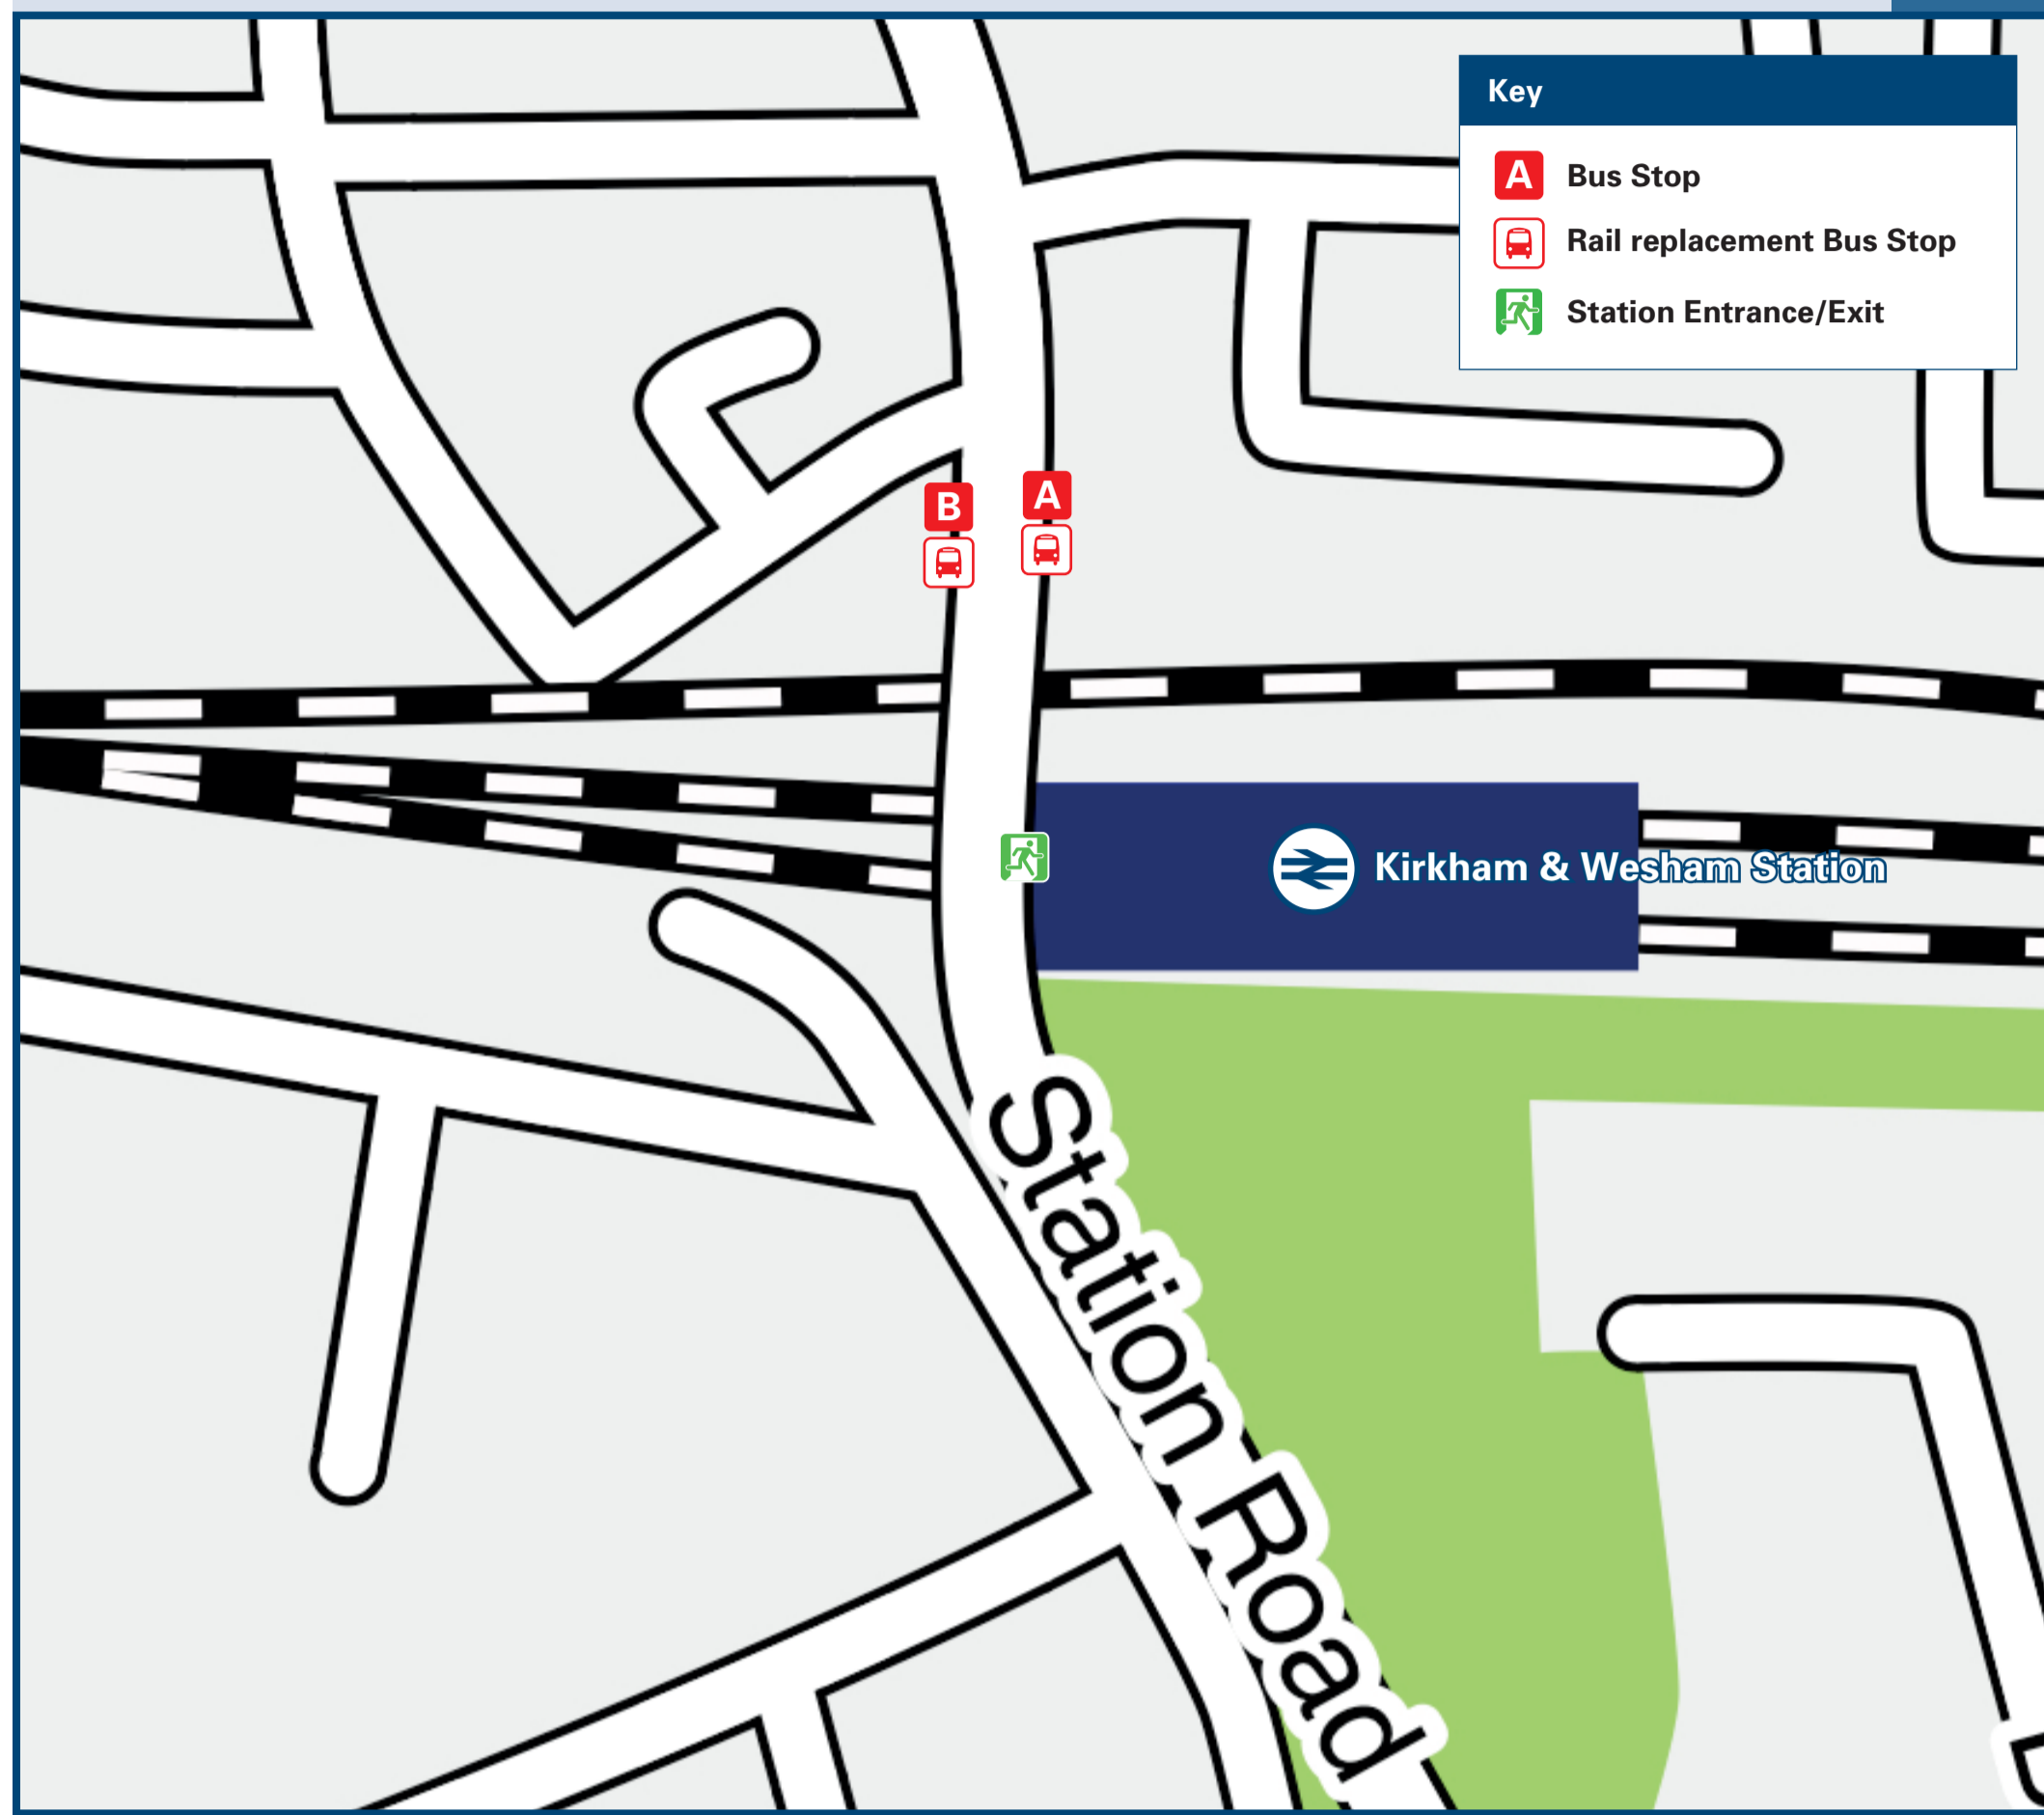

Kirkham & Wesham Station

Onward Travel Information

Buses

Rail replacement buses Pick Up / Drop Off at the bus stops on the bridge outside the station. (Station side for Preston, opposite side for Blackpool).